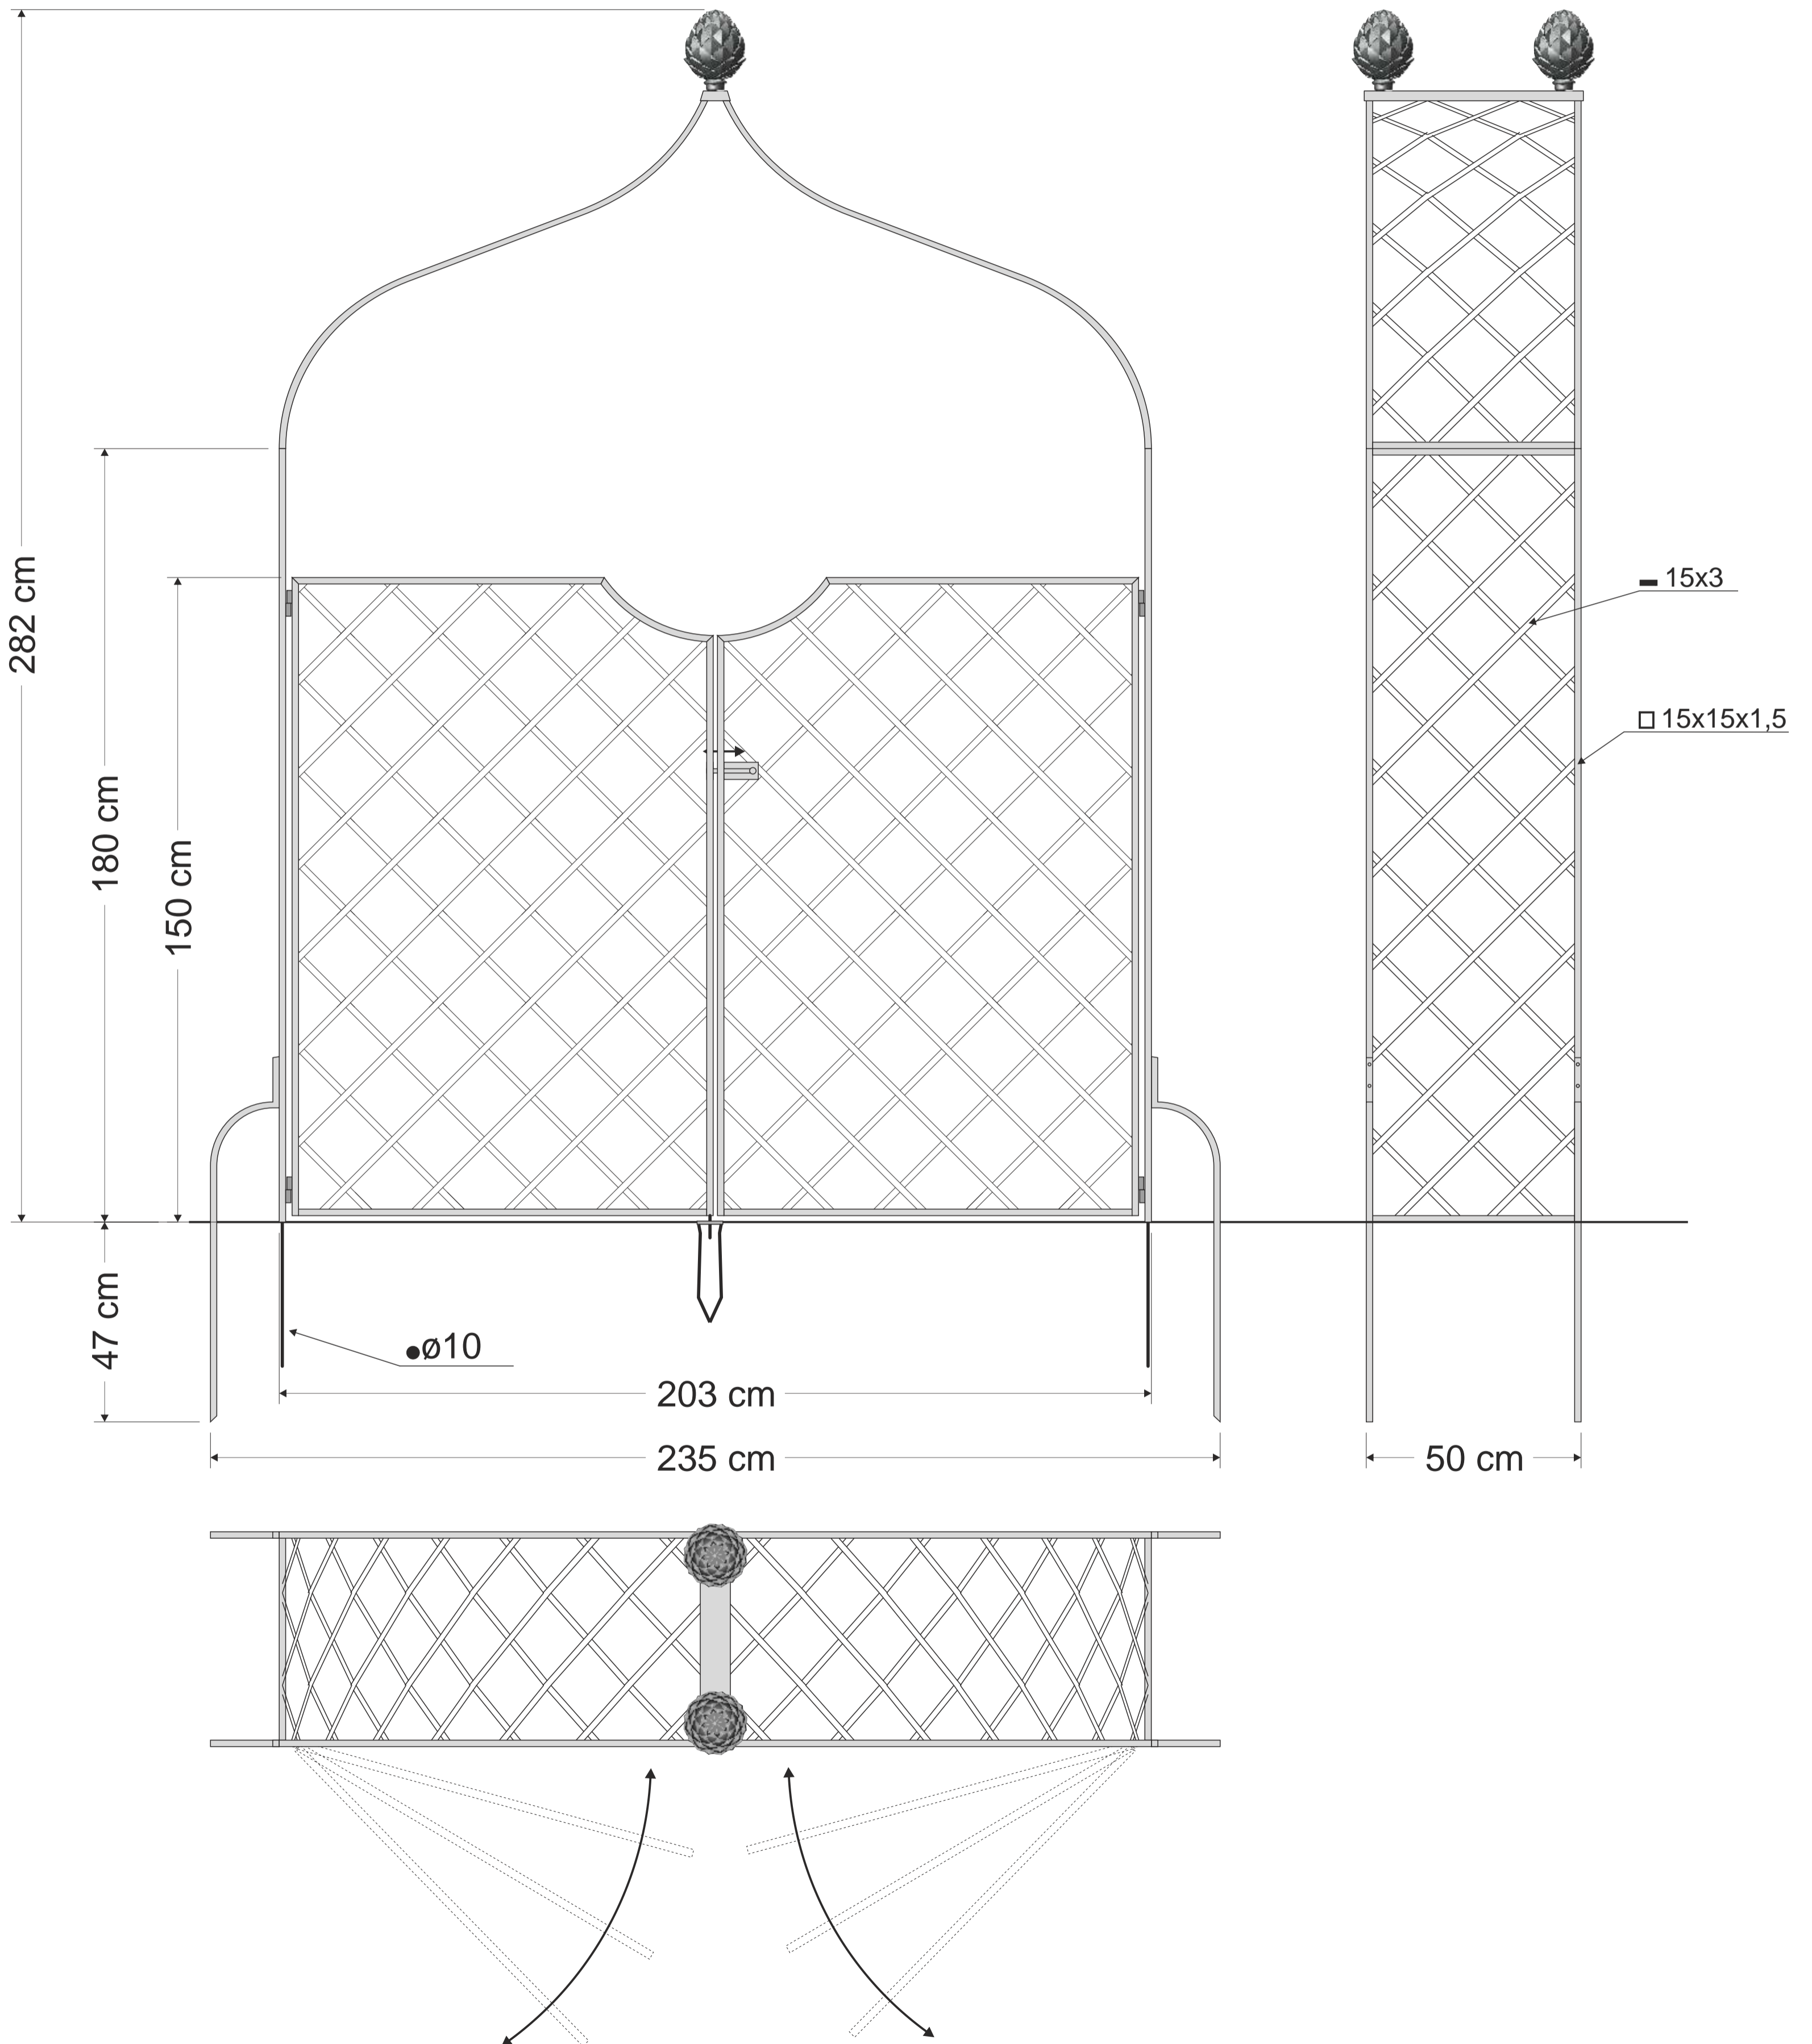

R5-200-VT

central fixing spike (opened)

central fixing spike (closed)

latch

hinge