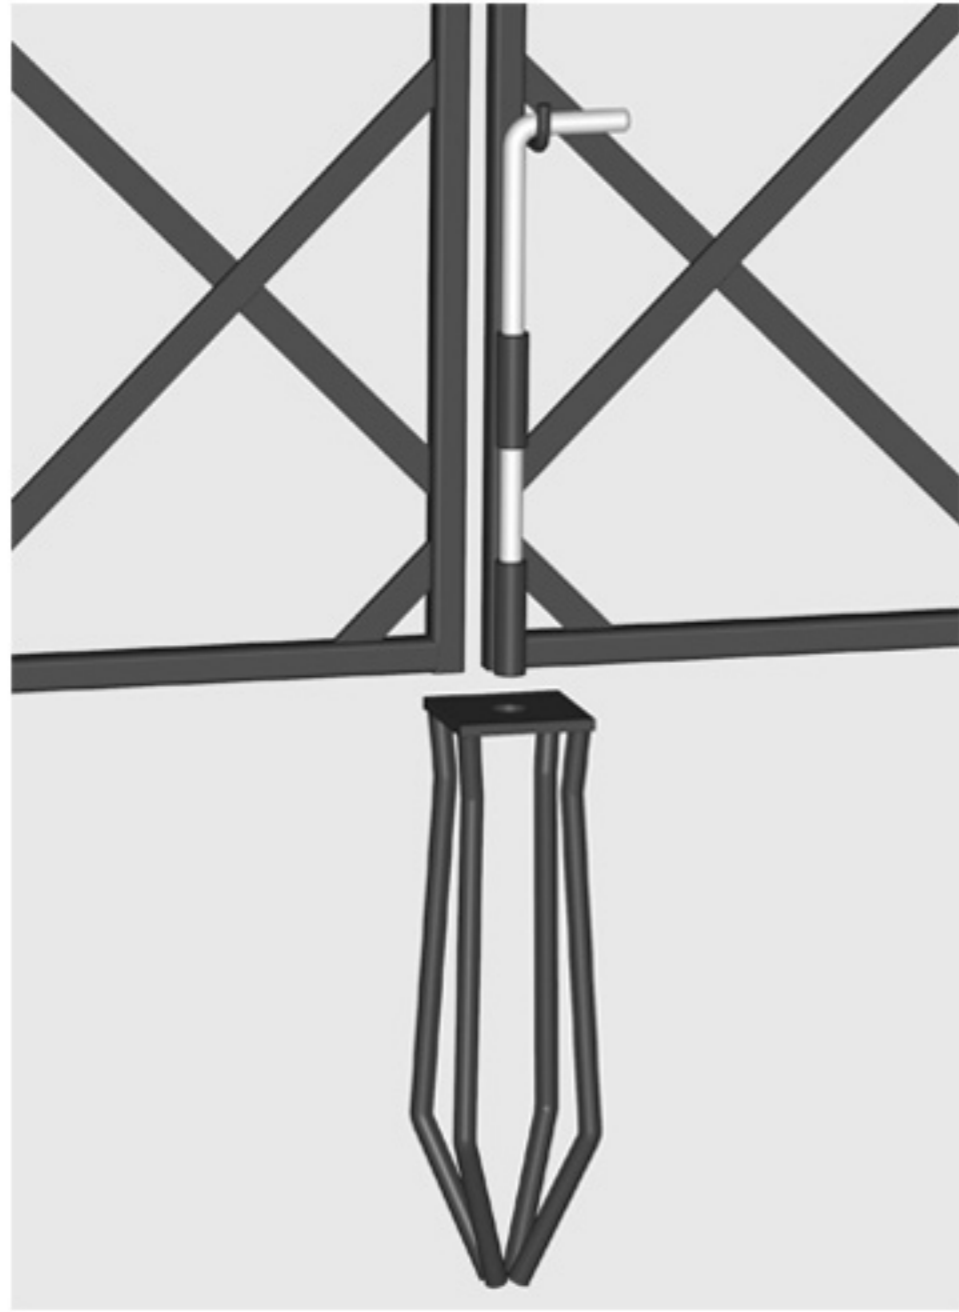

R5-200-VT

central fixing spike (opened)

central fixing spike (closed)

latch

hinge