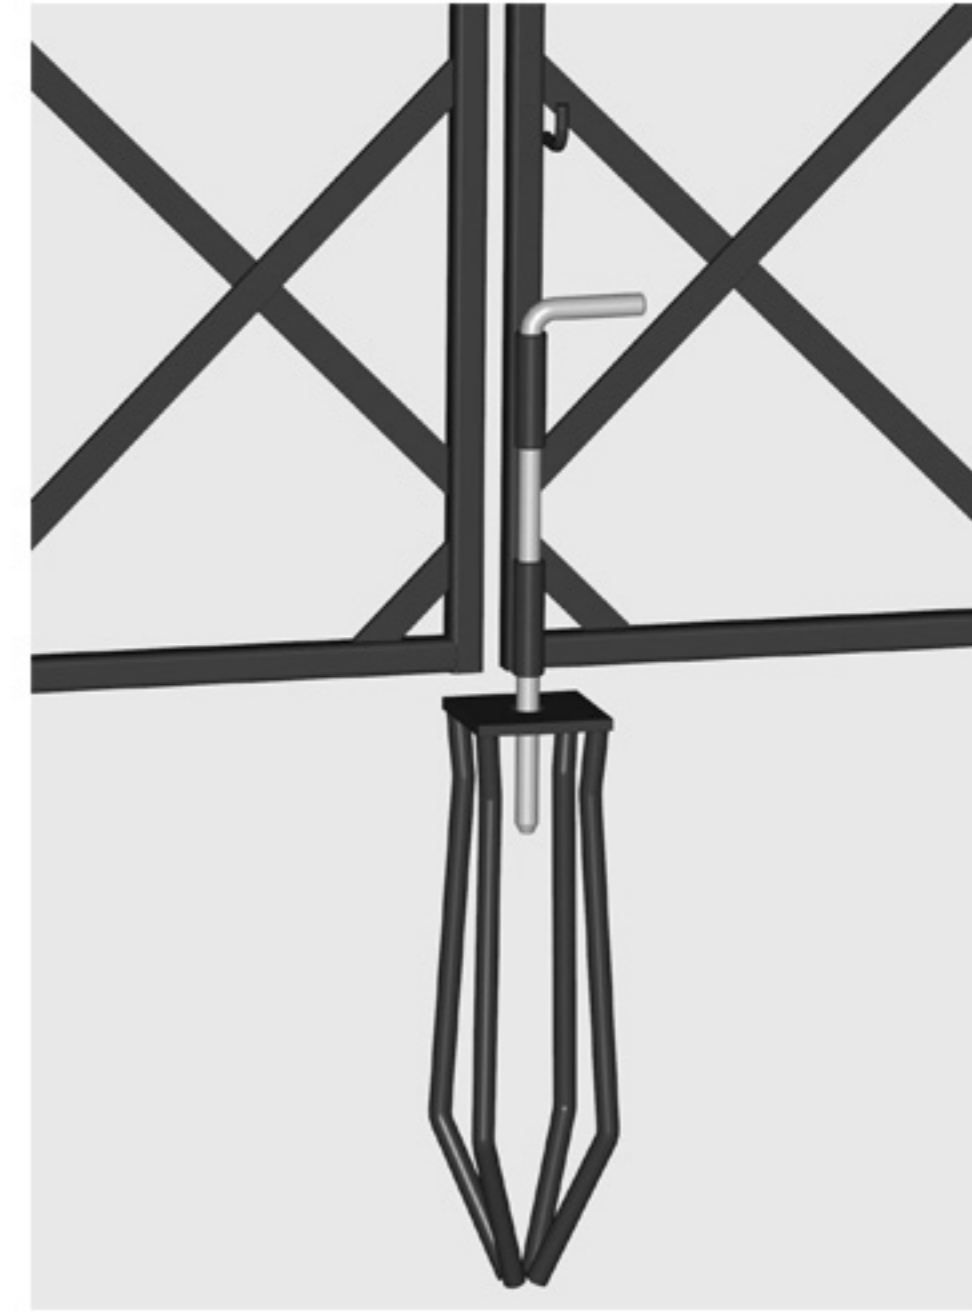

R5-200-VT

central fixing spike (opened)

central fixing spike (closed)

latch

hinge