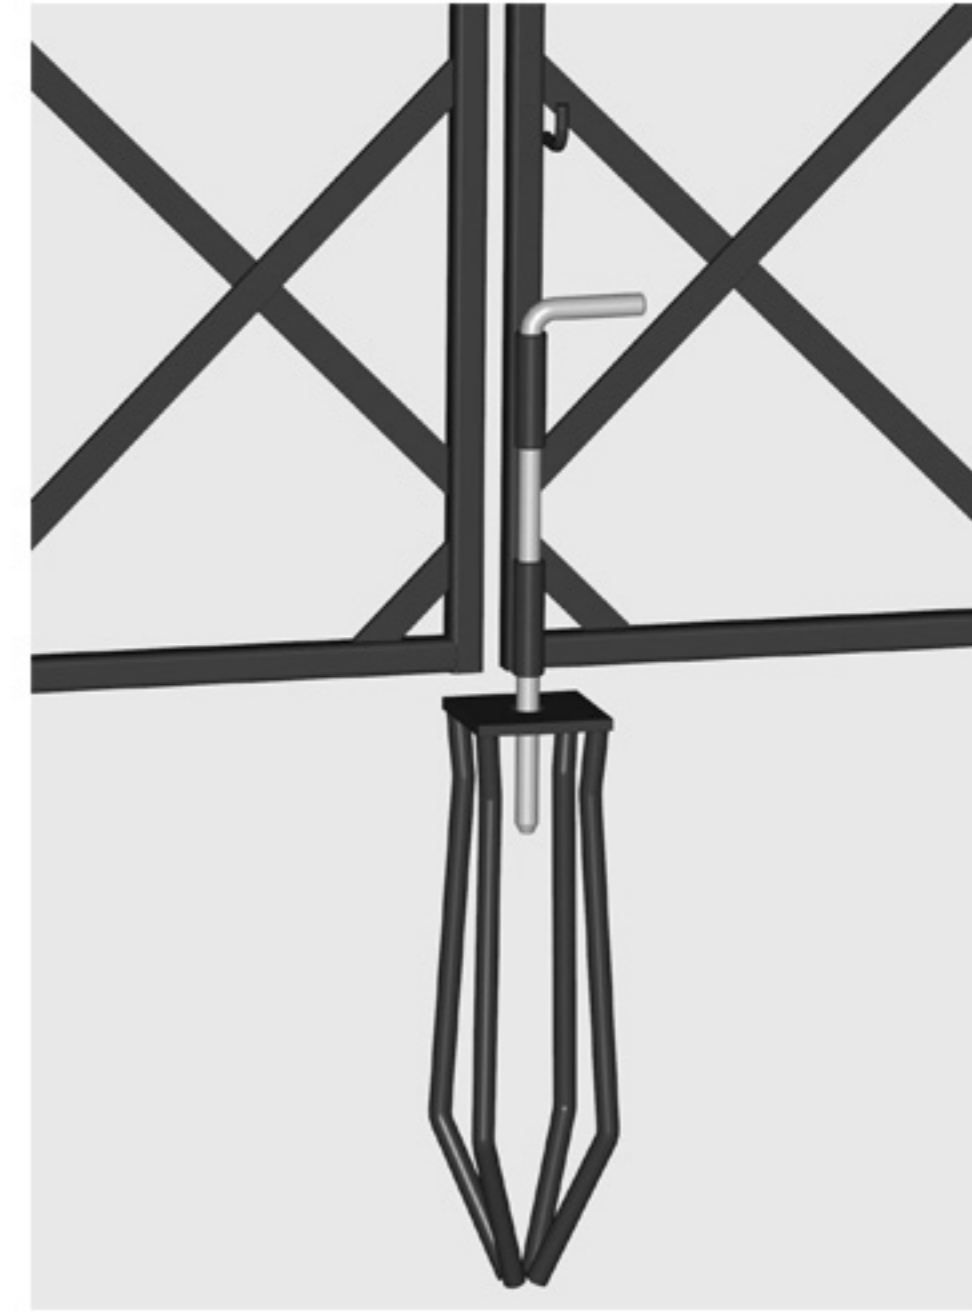

R5-200-VGZ

central fixing spike (opened)

central fixing spike (closed)

latch

hinge