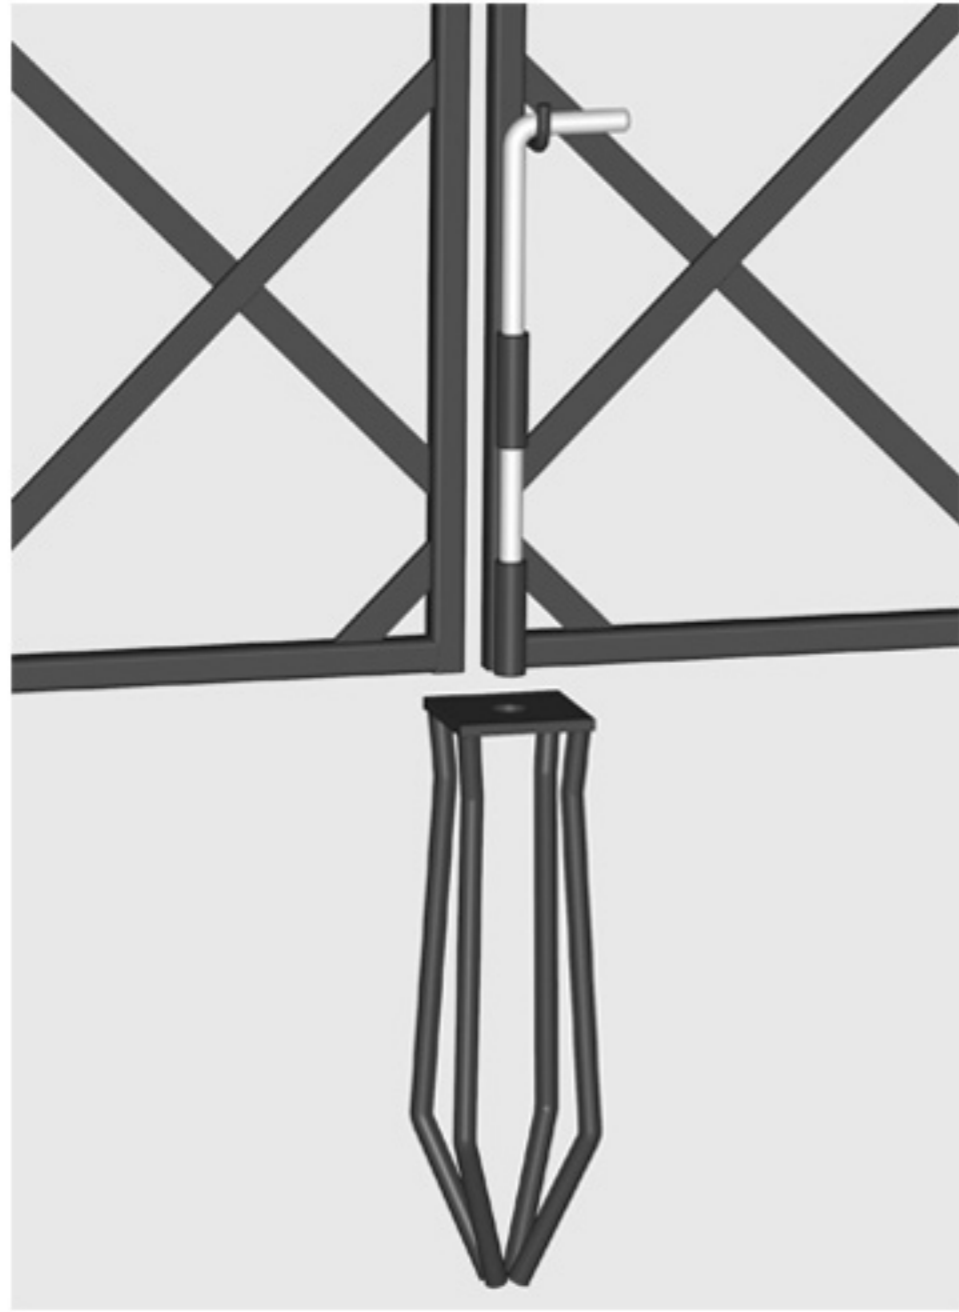

R5-200-VGZ

central fixing spike (opened)

central fixing spike (closed)

latch

hinge