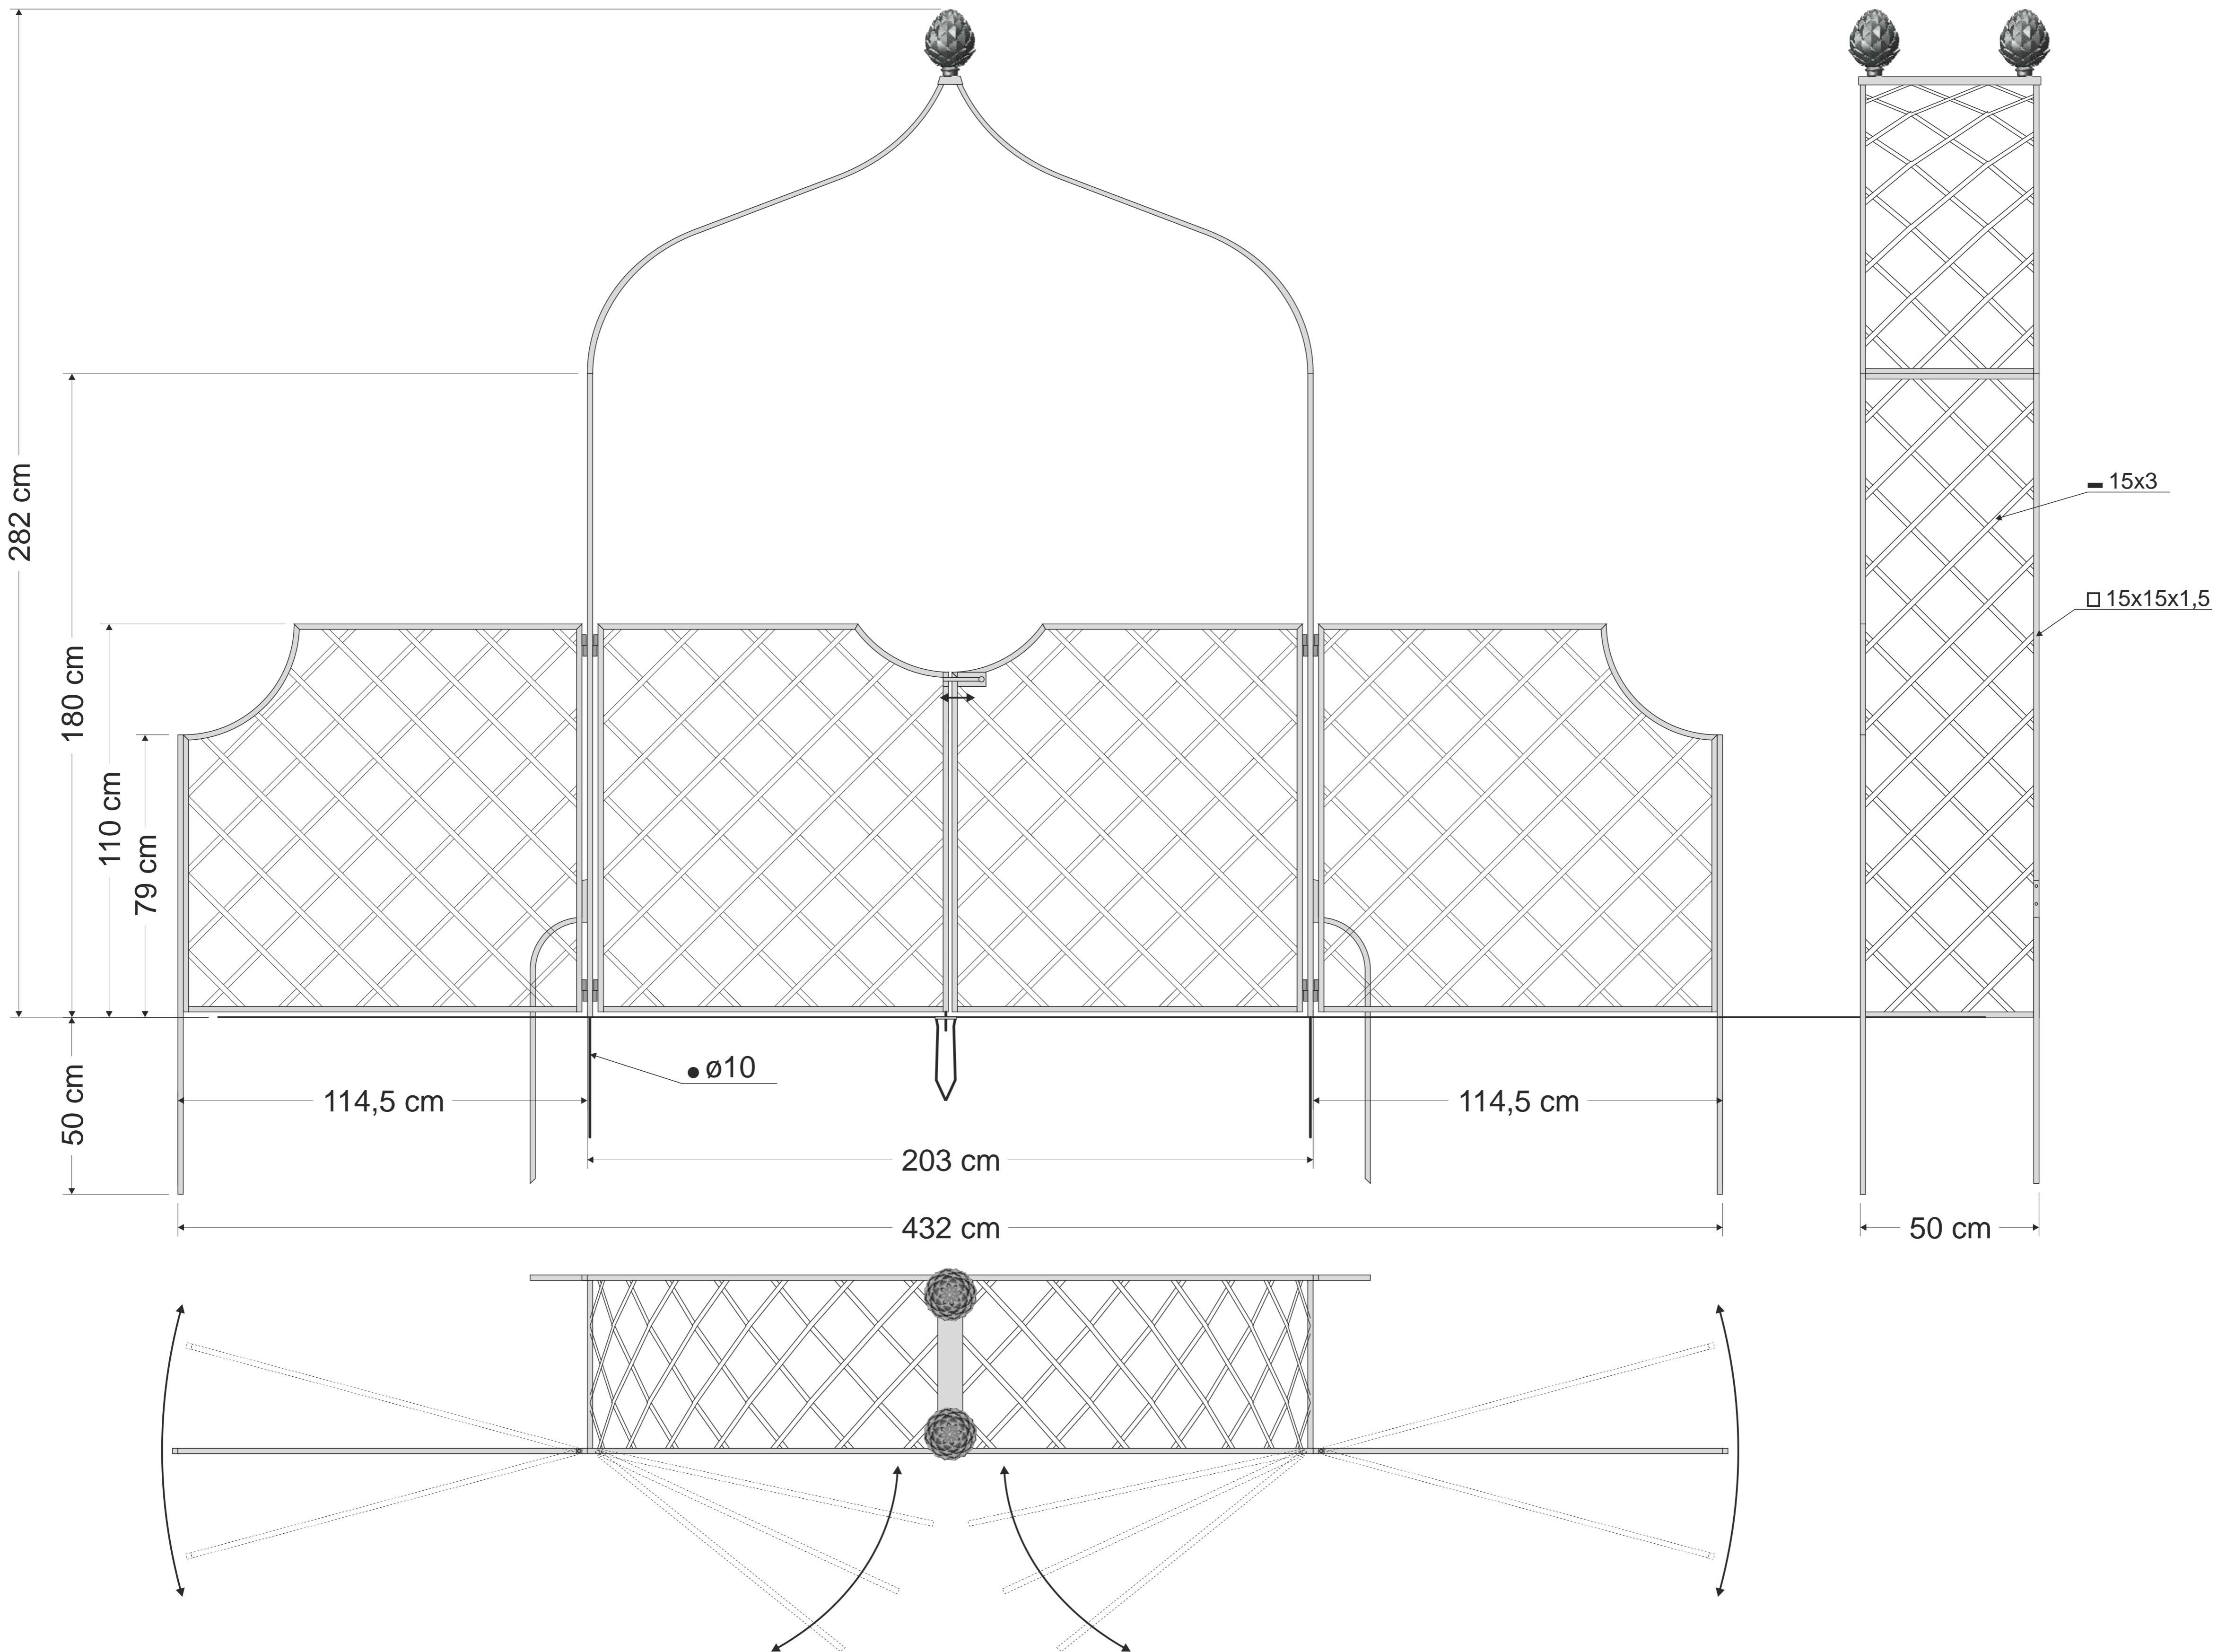

R5-200-VGZ

central fixing spike (opened)

central fixing spike (closed)

latch

hinge