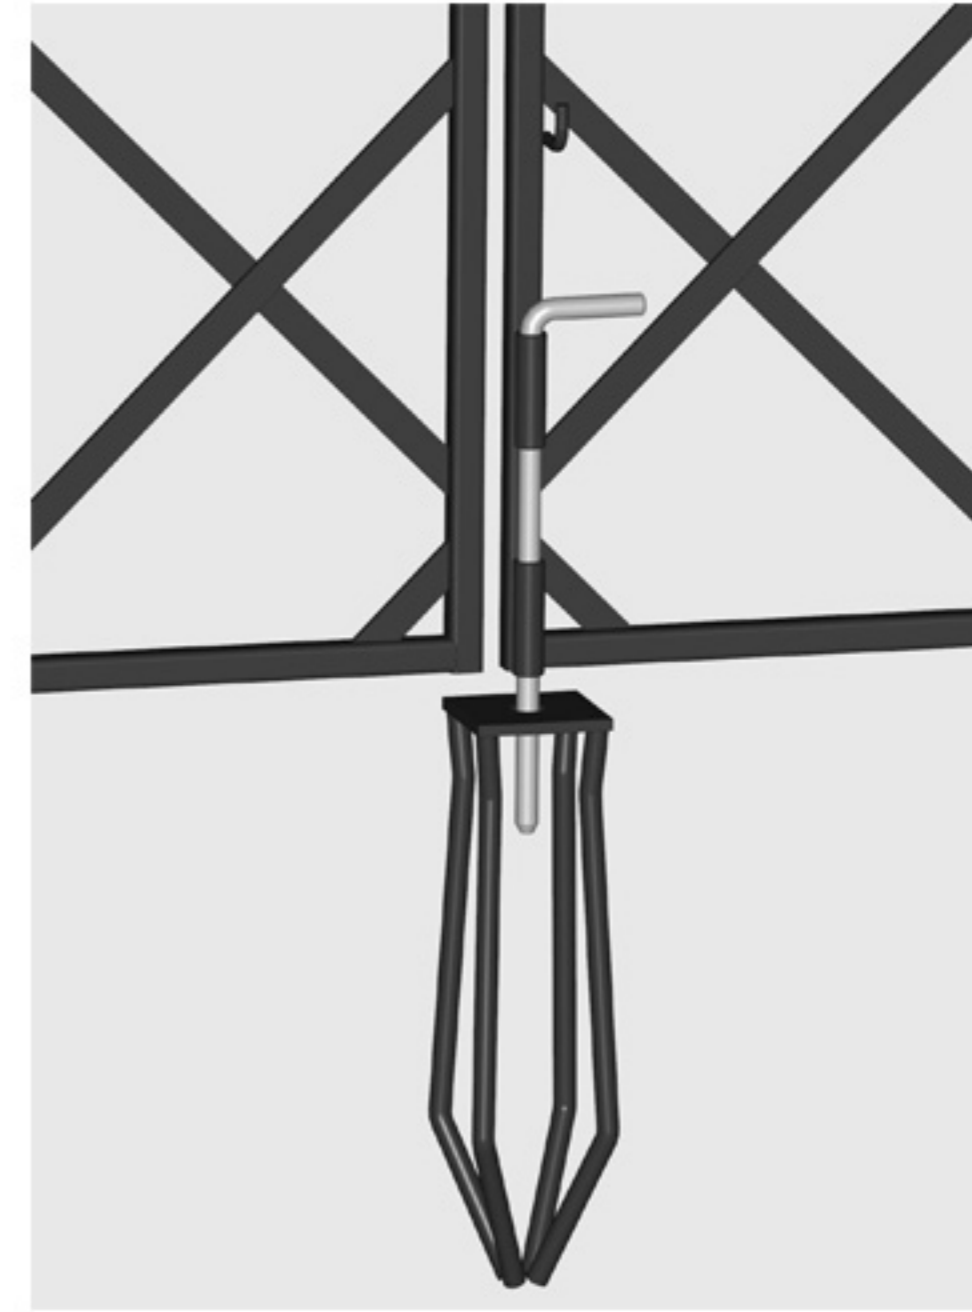

R5-200-VG

central fixing spike (opened)

central fixing spike (closed)

latch

hinge