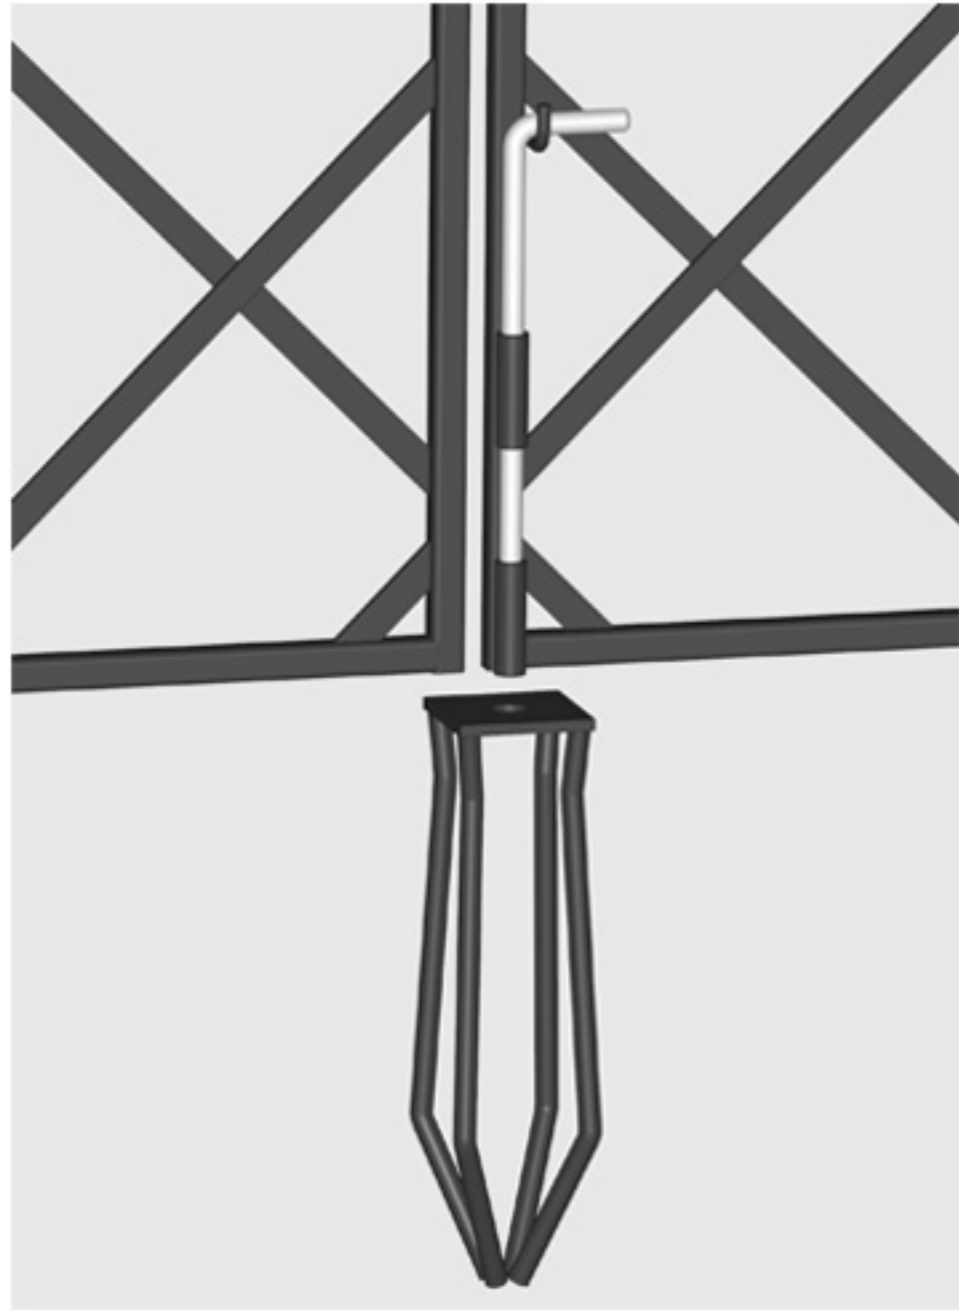

R5-200-VG

central fixing spike (opened)

central fixing spike (closed)

latch

hinge