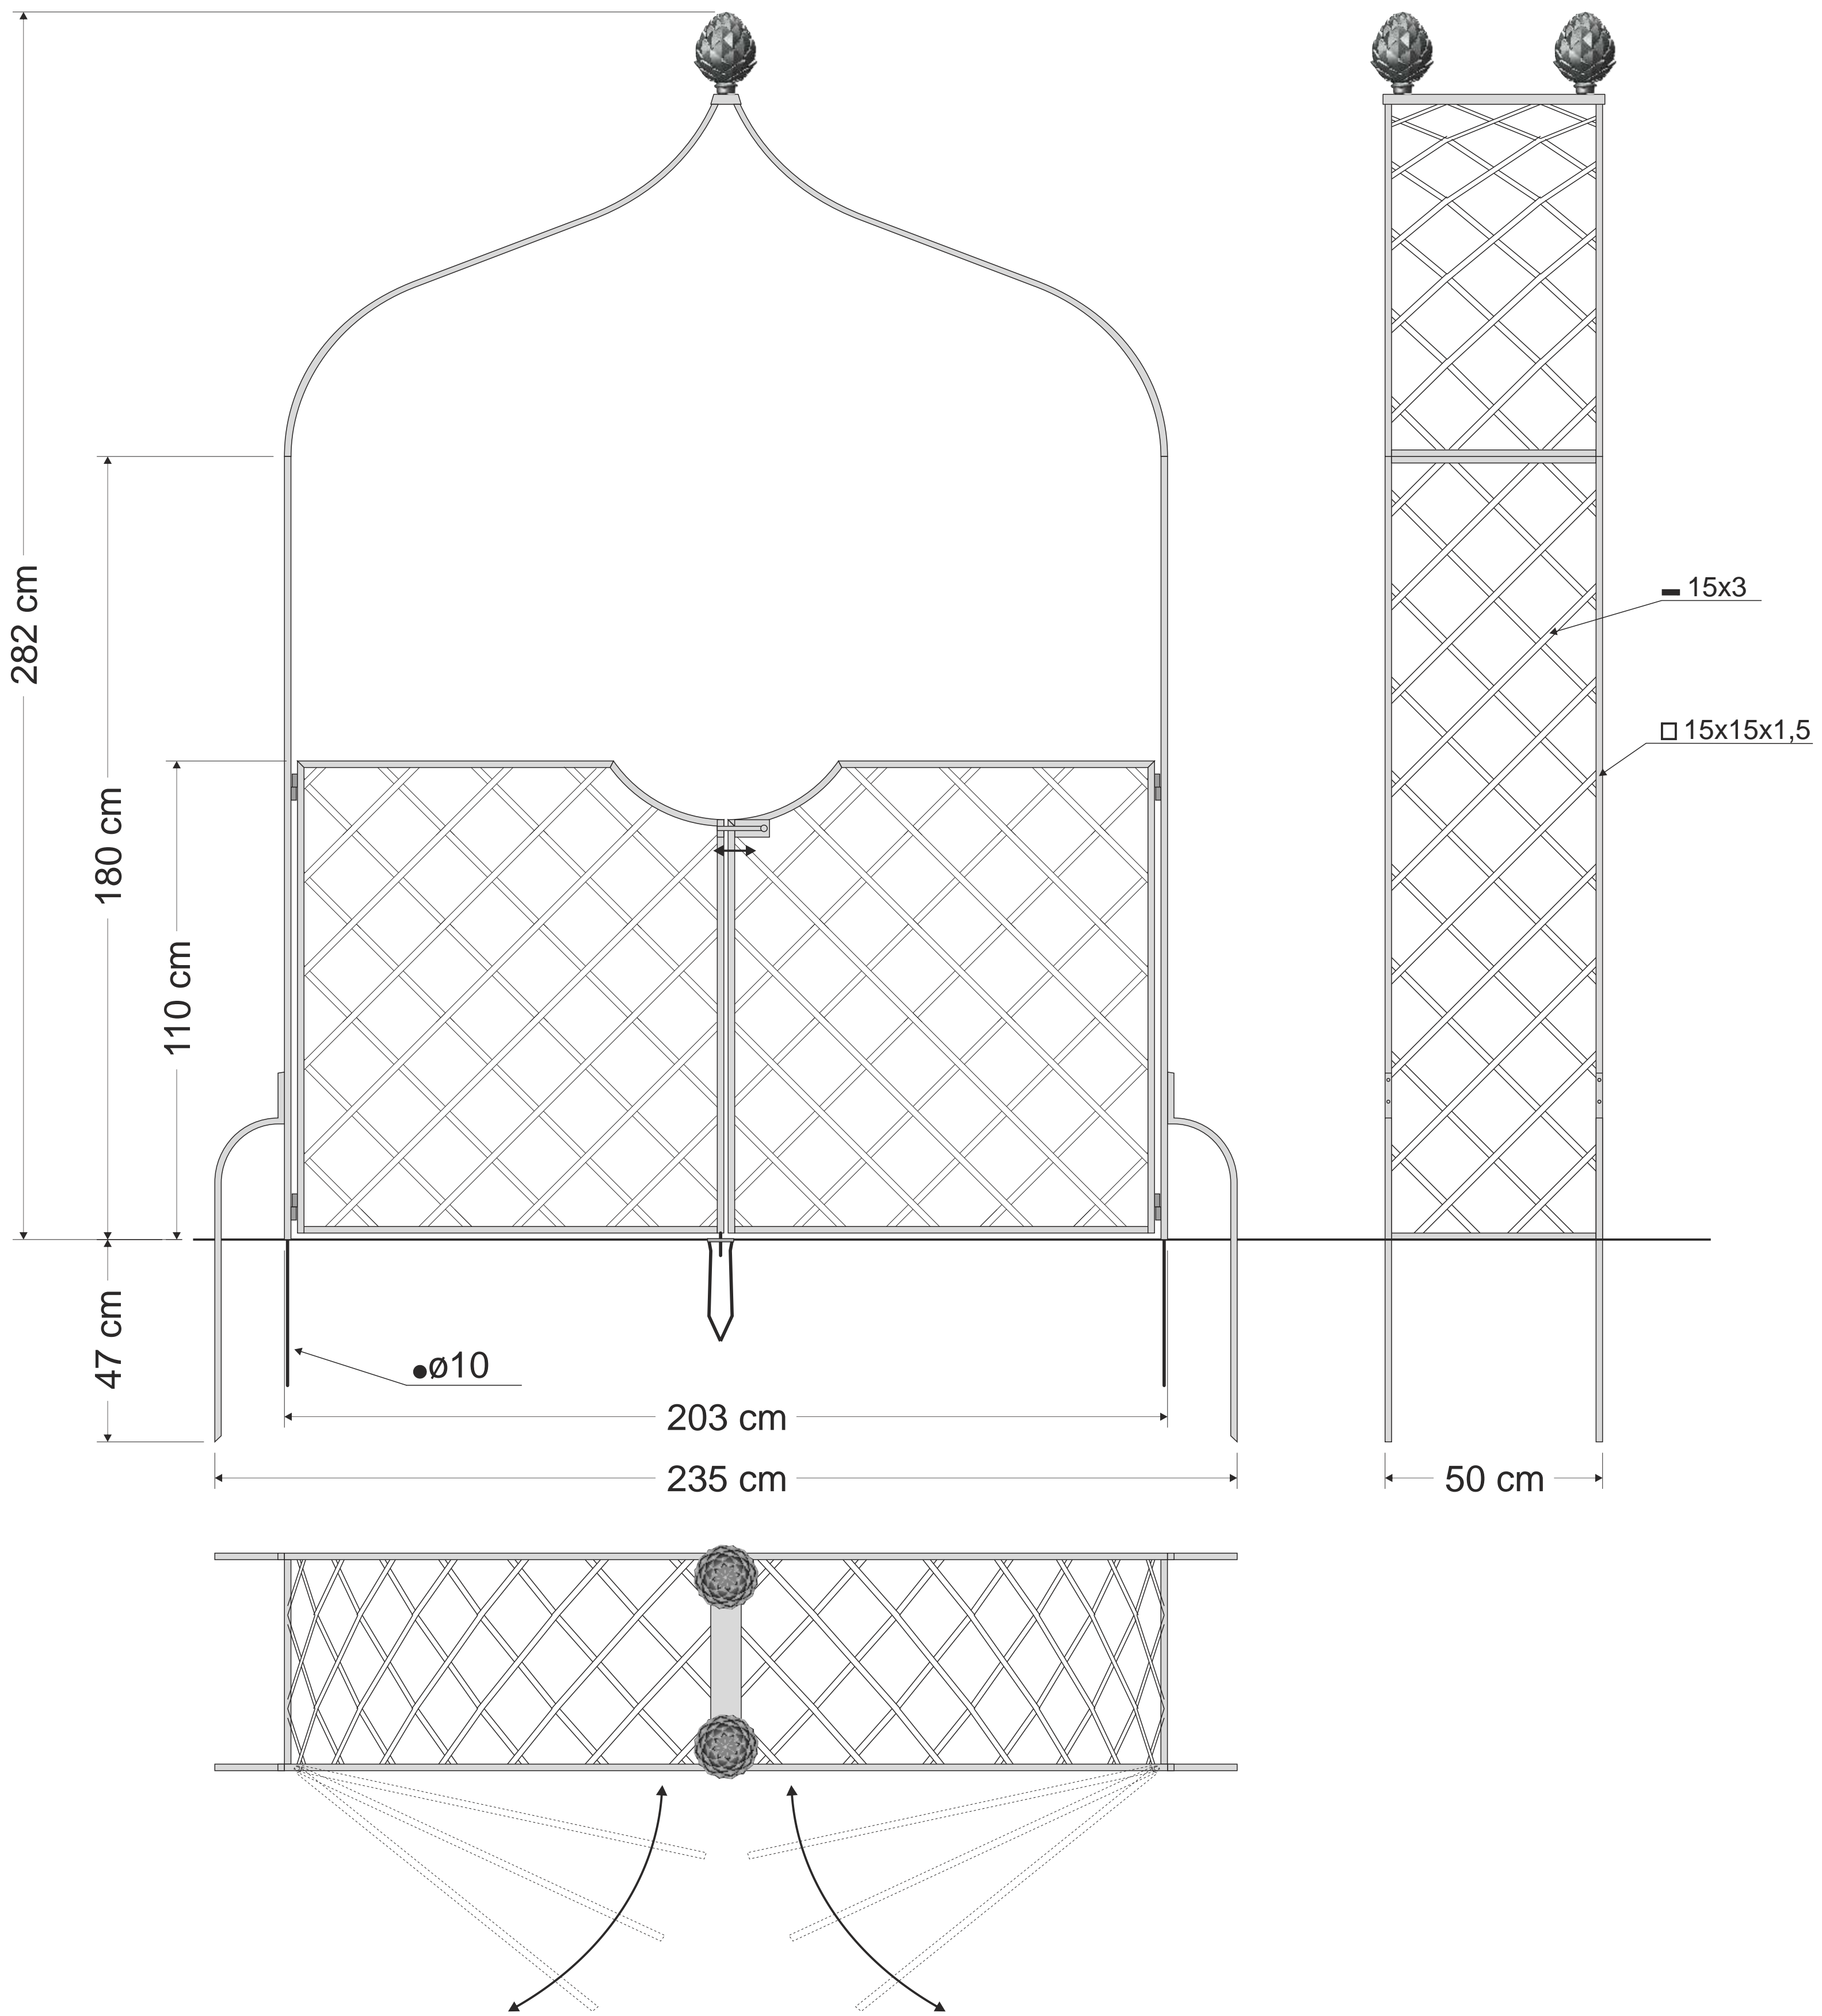

R5-200-VG

central fixing spike (opened)

central fixing spike (closed)

latch

hinge