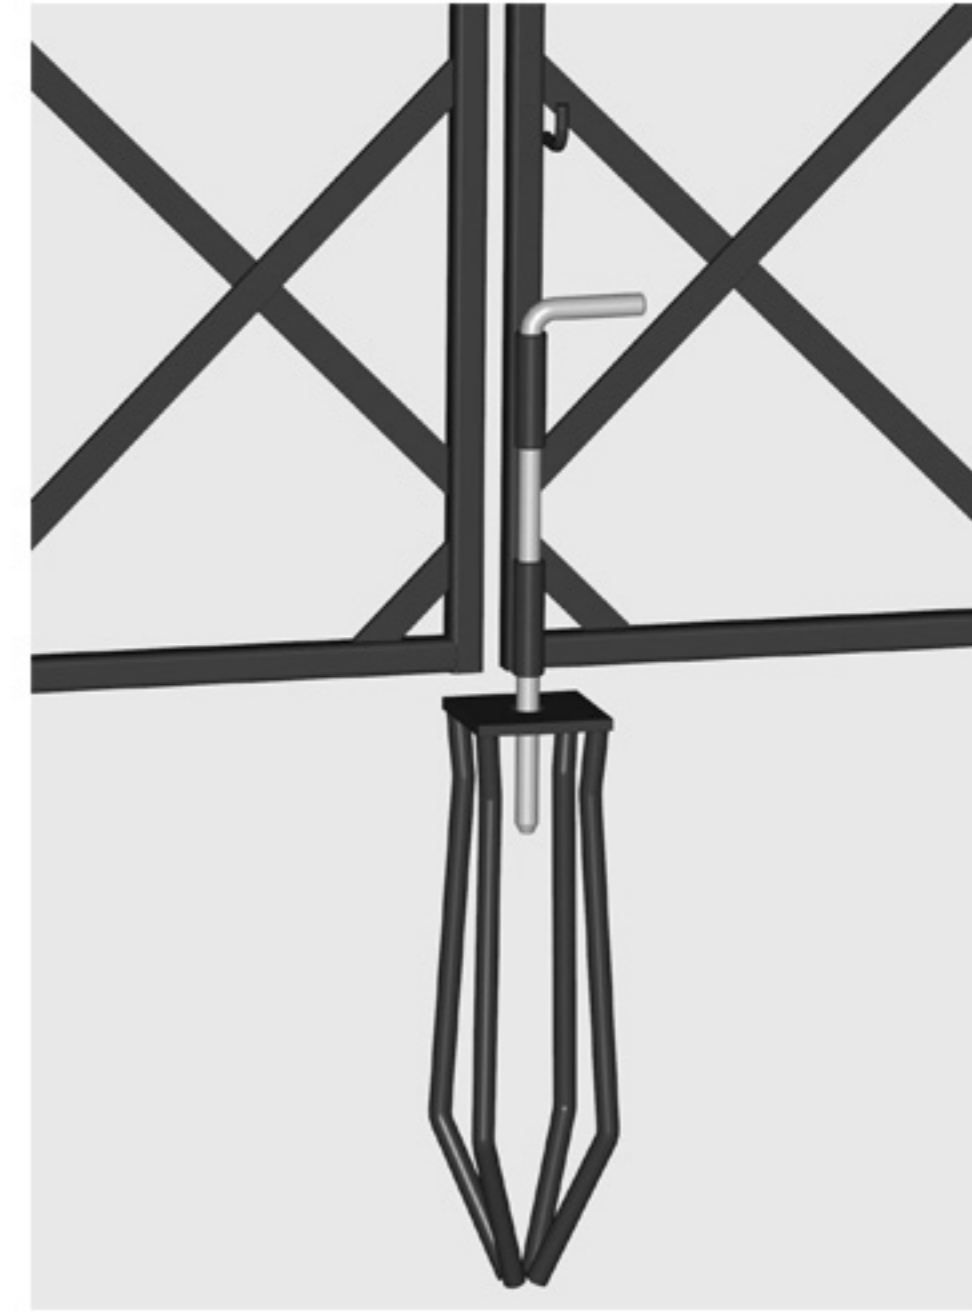

R5-200-CT

central fixing spike (opened)

central fixing spike (closed)

latch

hinge