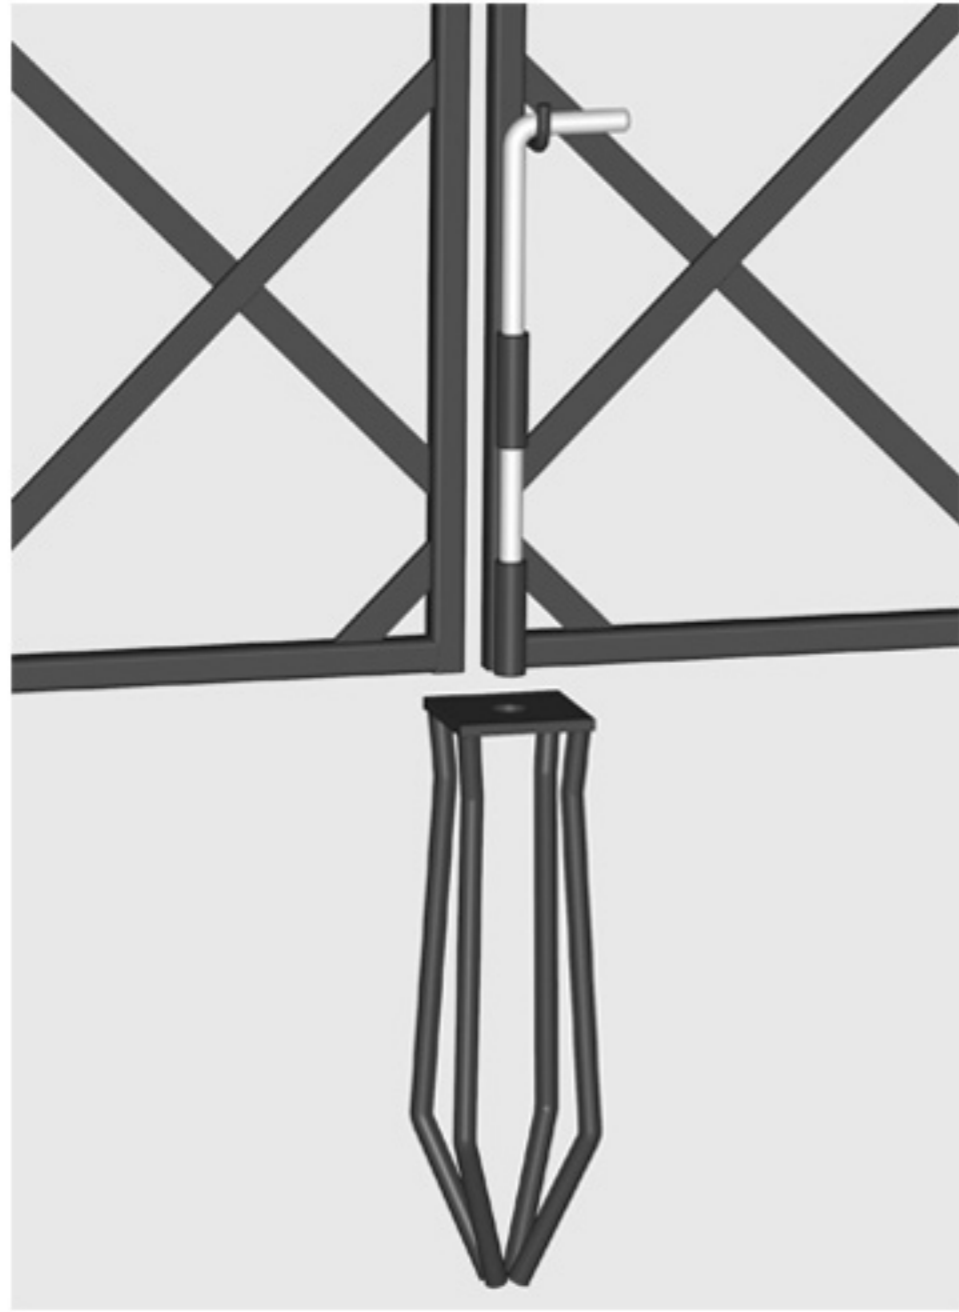

R5-200-CT

central fixing spike (opened)

central fixing spike (closed)

latch

hinge