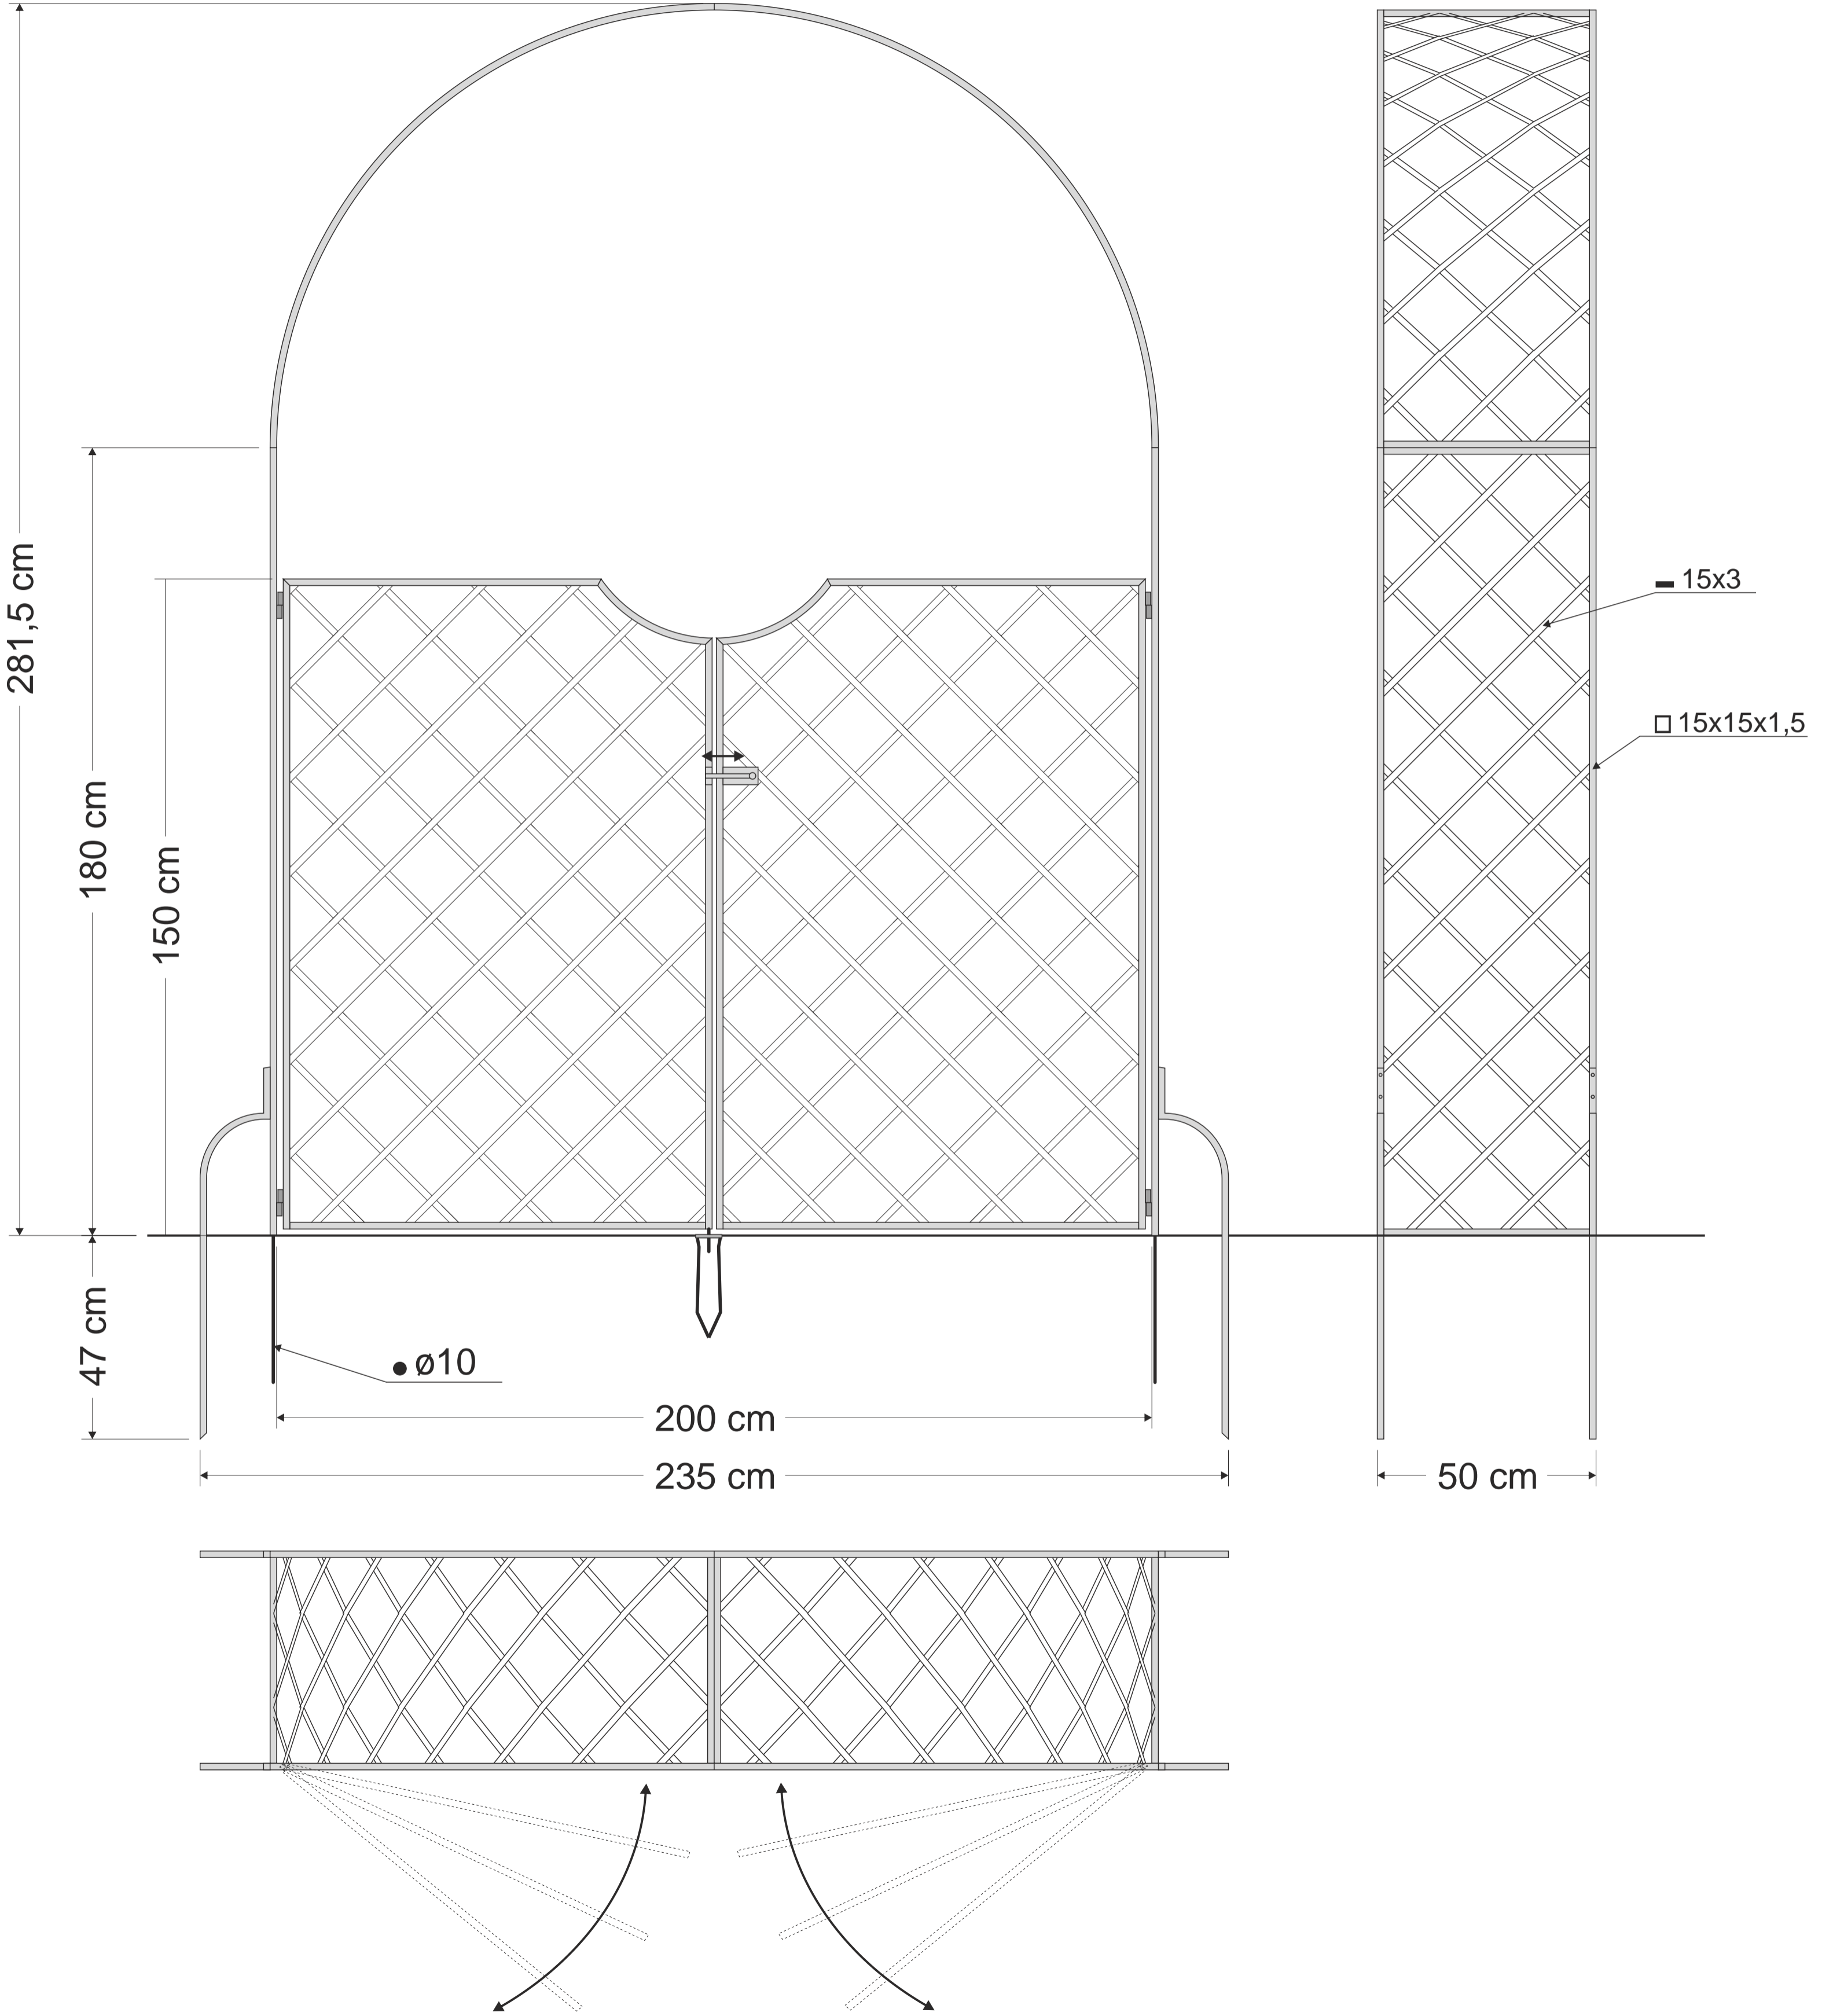

R5-200-CT

central fixing spike (opened)

central fixing spike (closed)

latch

hinge