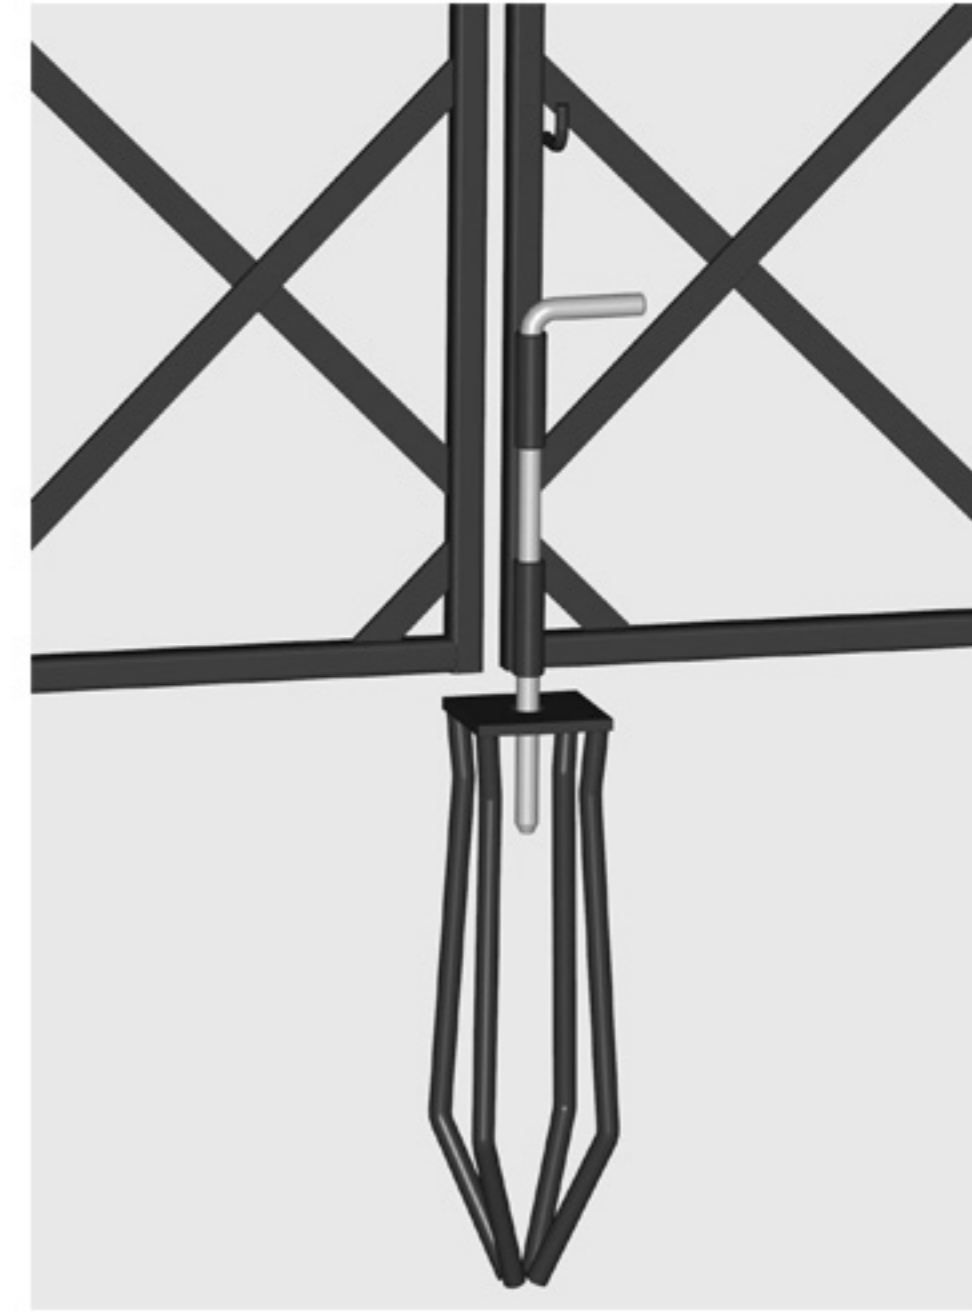

R5-200-CGZ

central fixing spike (opened)

central fixing spike (closed)

latch

hinge