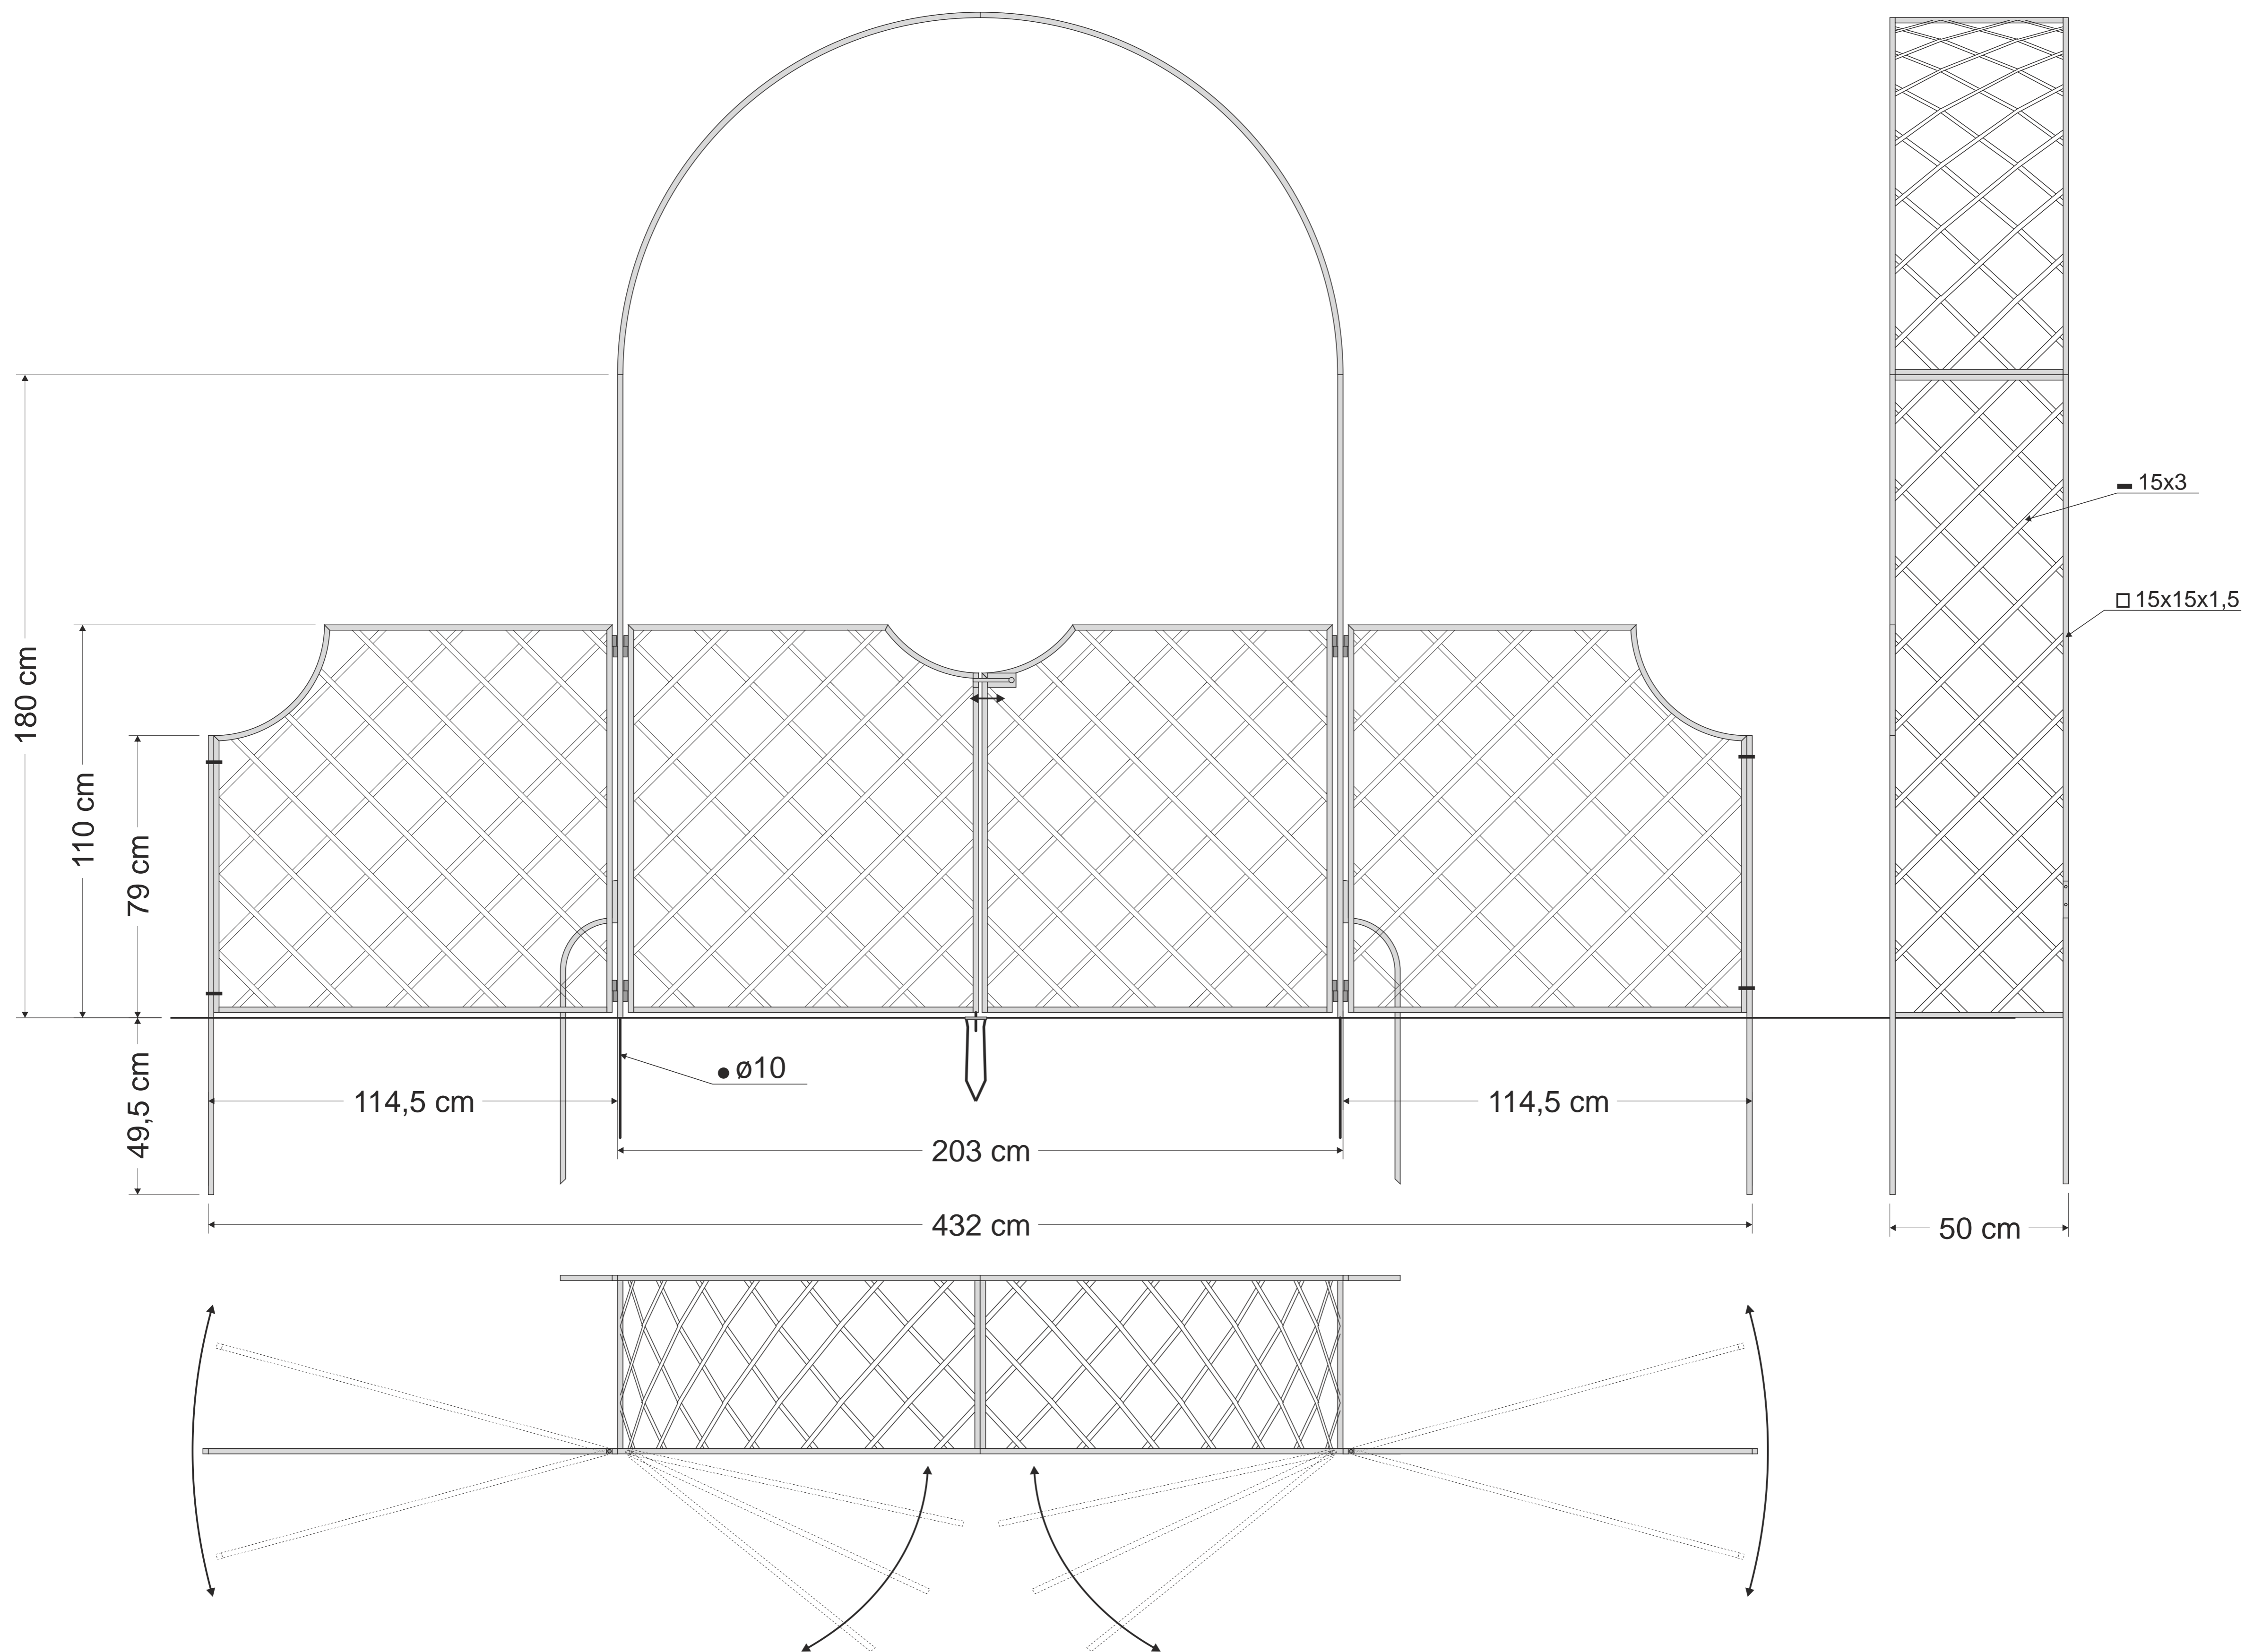

R5-200-CGZ

central fixing spike (opened)

central fixing spike (closed)

latch

hinge