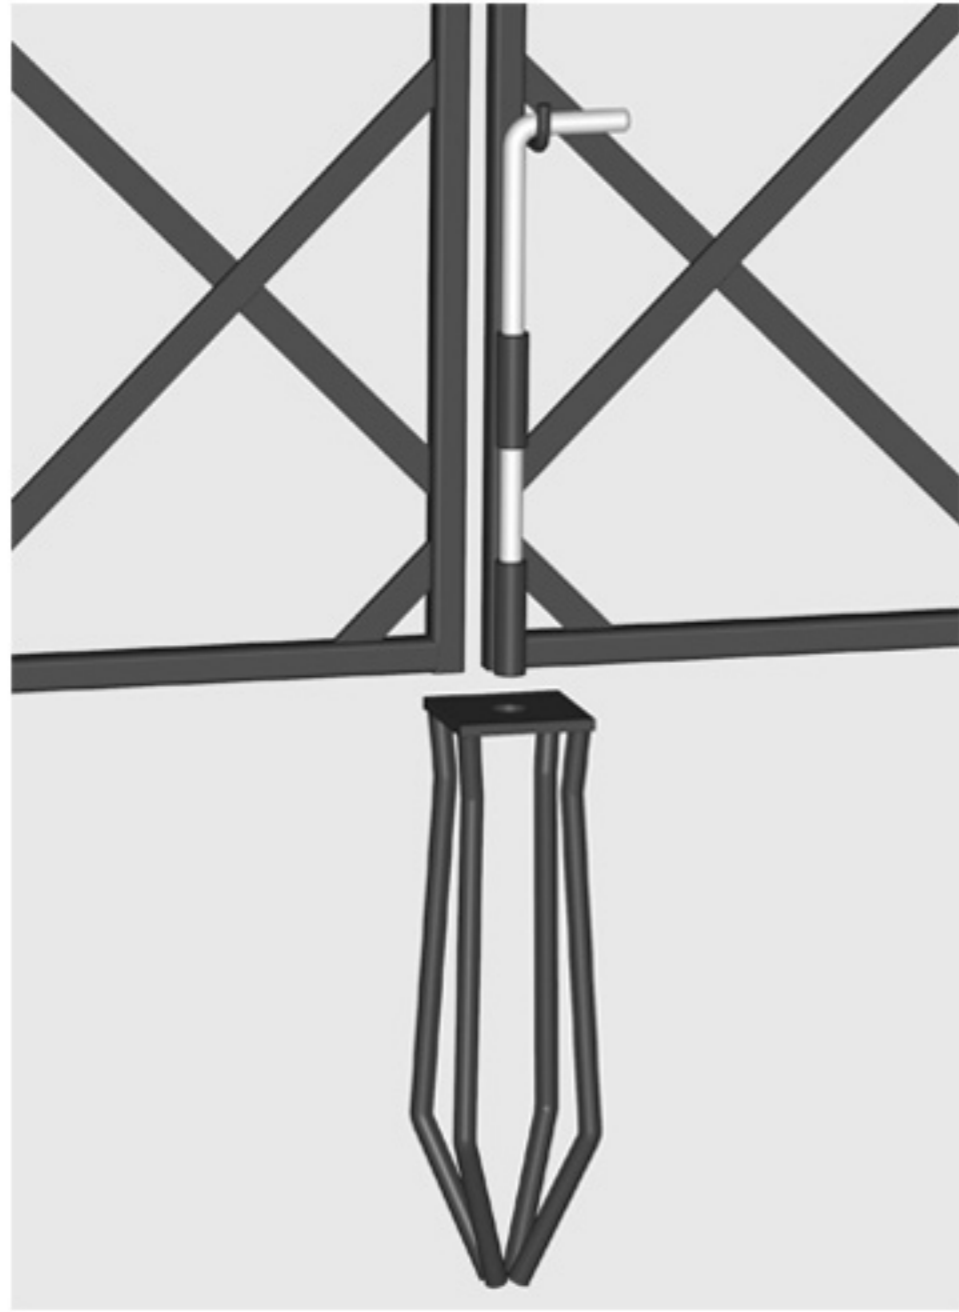

R5-200-CGZ

central fixing spike (opened)

central fixing spike (closed)

latch

hinge