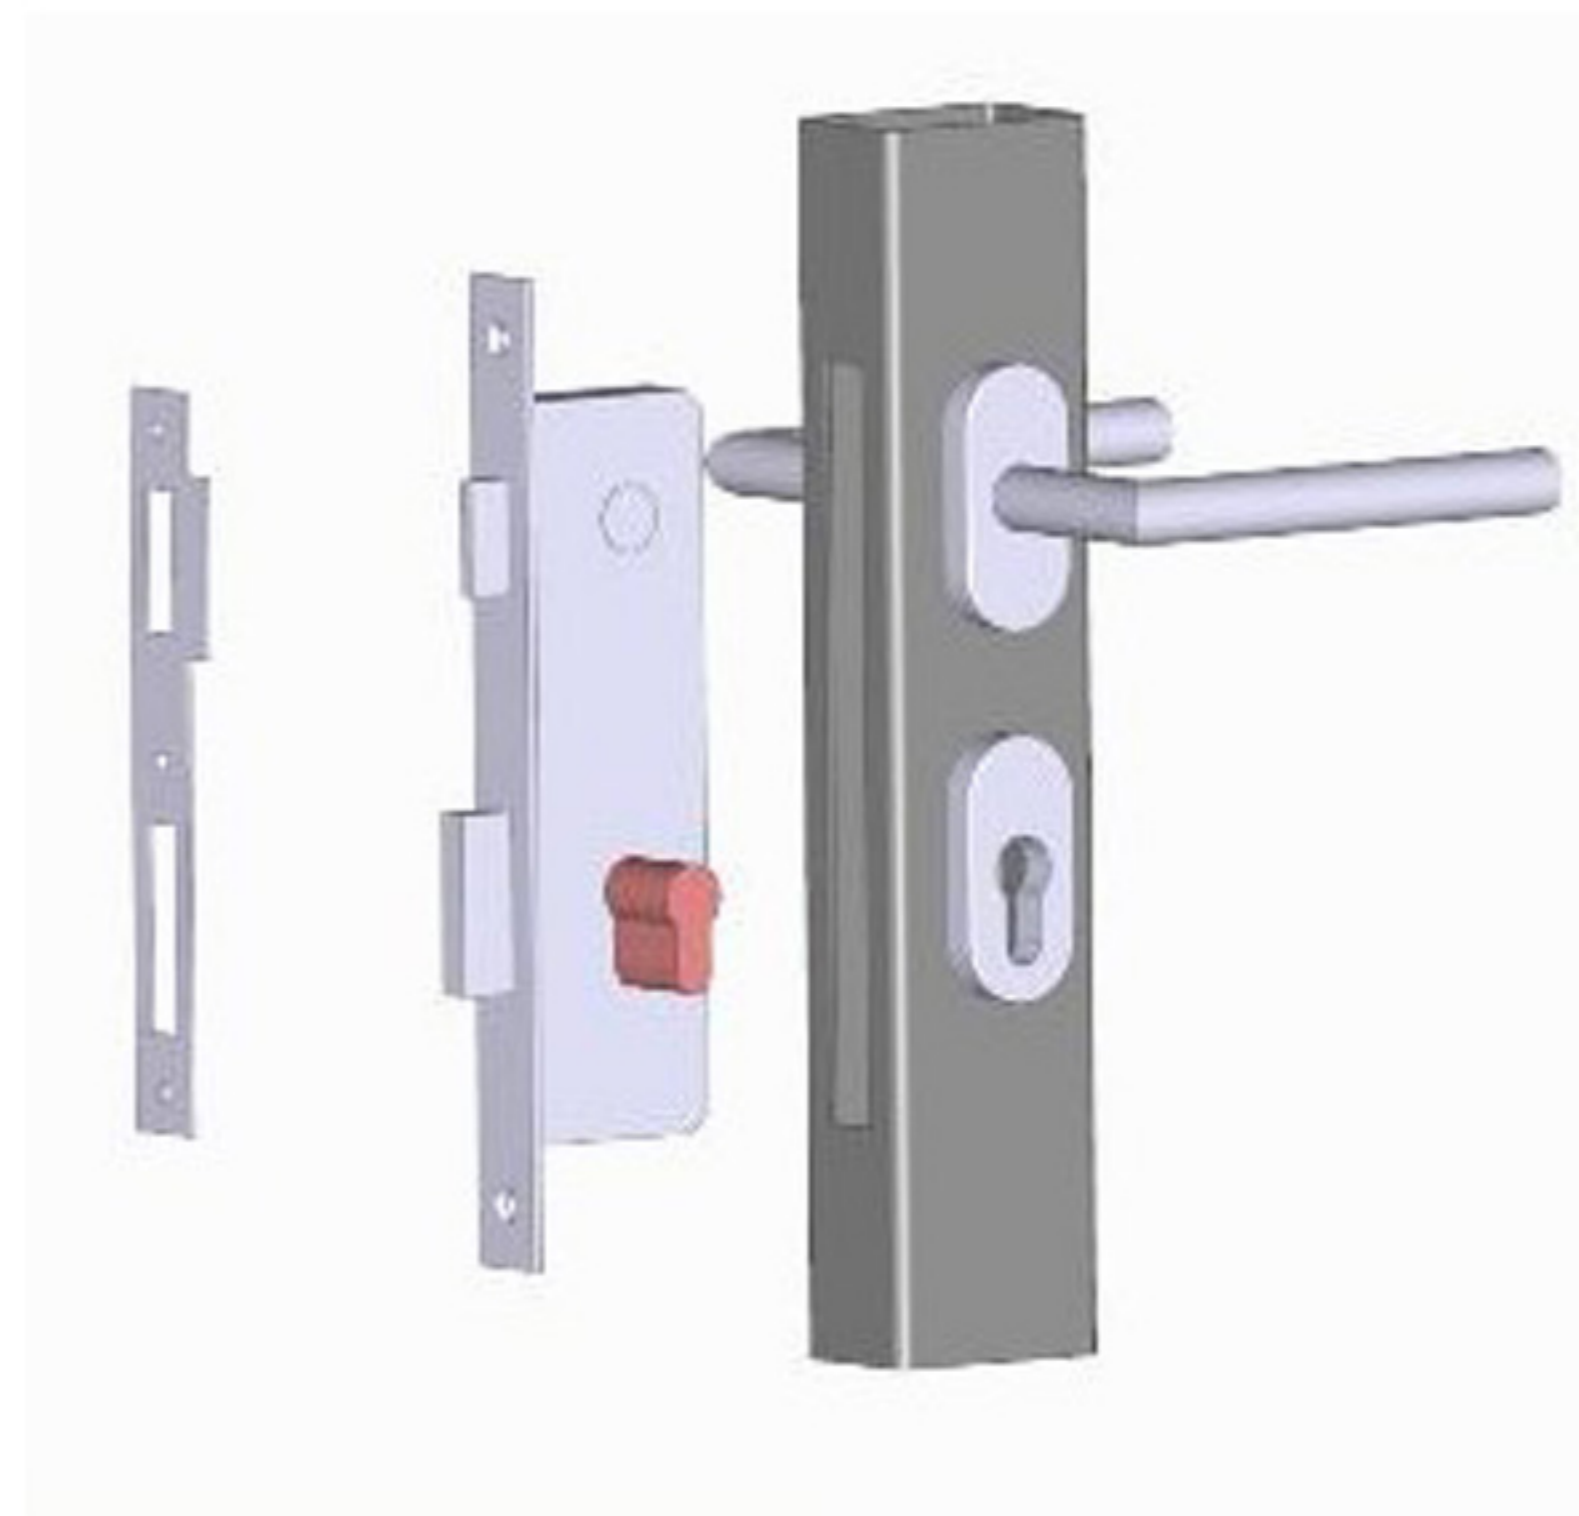

# R5-192-VKT

central fixing spike (opened)

central fixing spike (closed)

handle

hinge

Stainless steel handle - 3 keys supplied