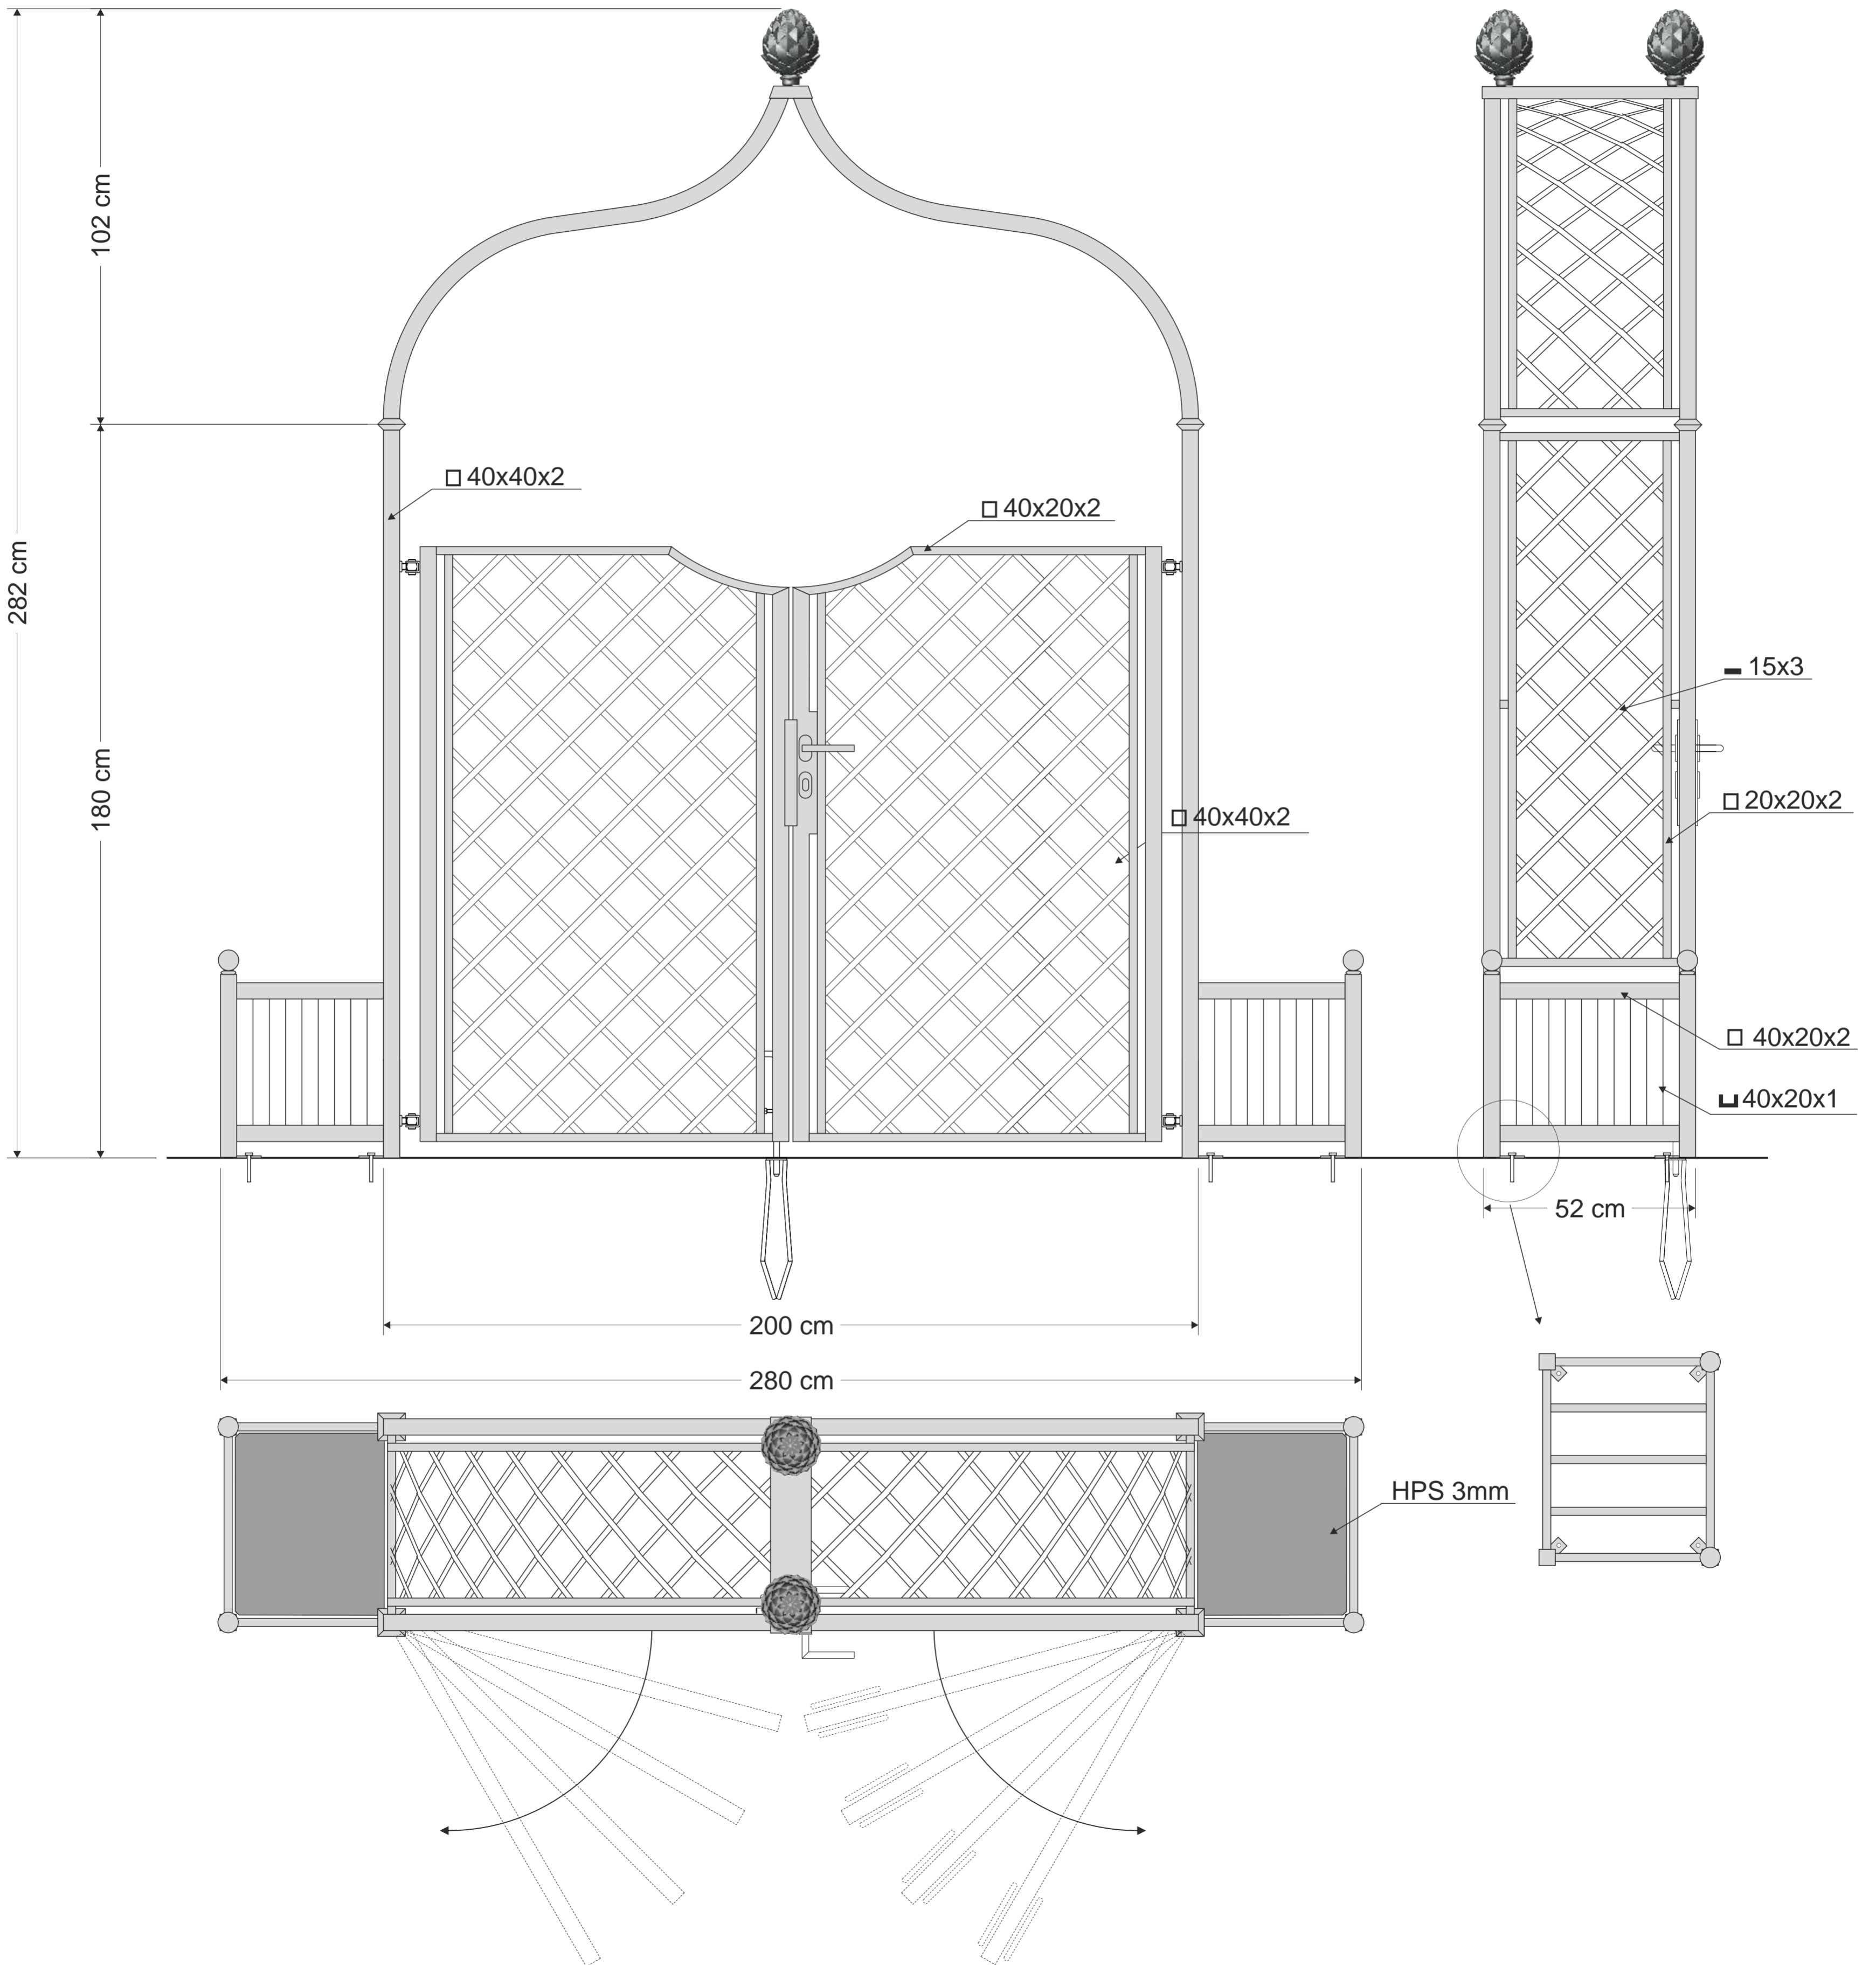

# R5-192-VKT

central fixing spike (opened)

central fixing spike (closed)

handle

hinge

Stainless steel handle - 3 keys supplied