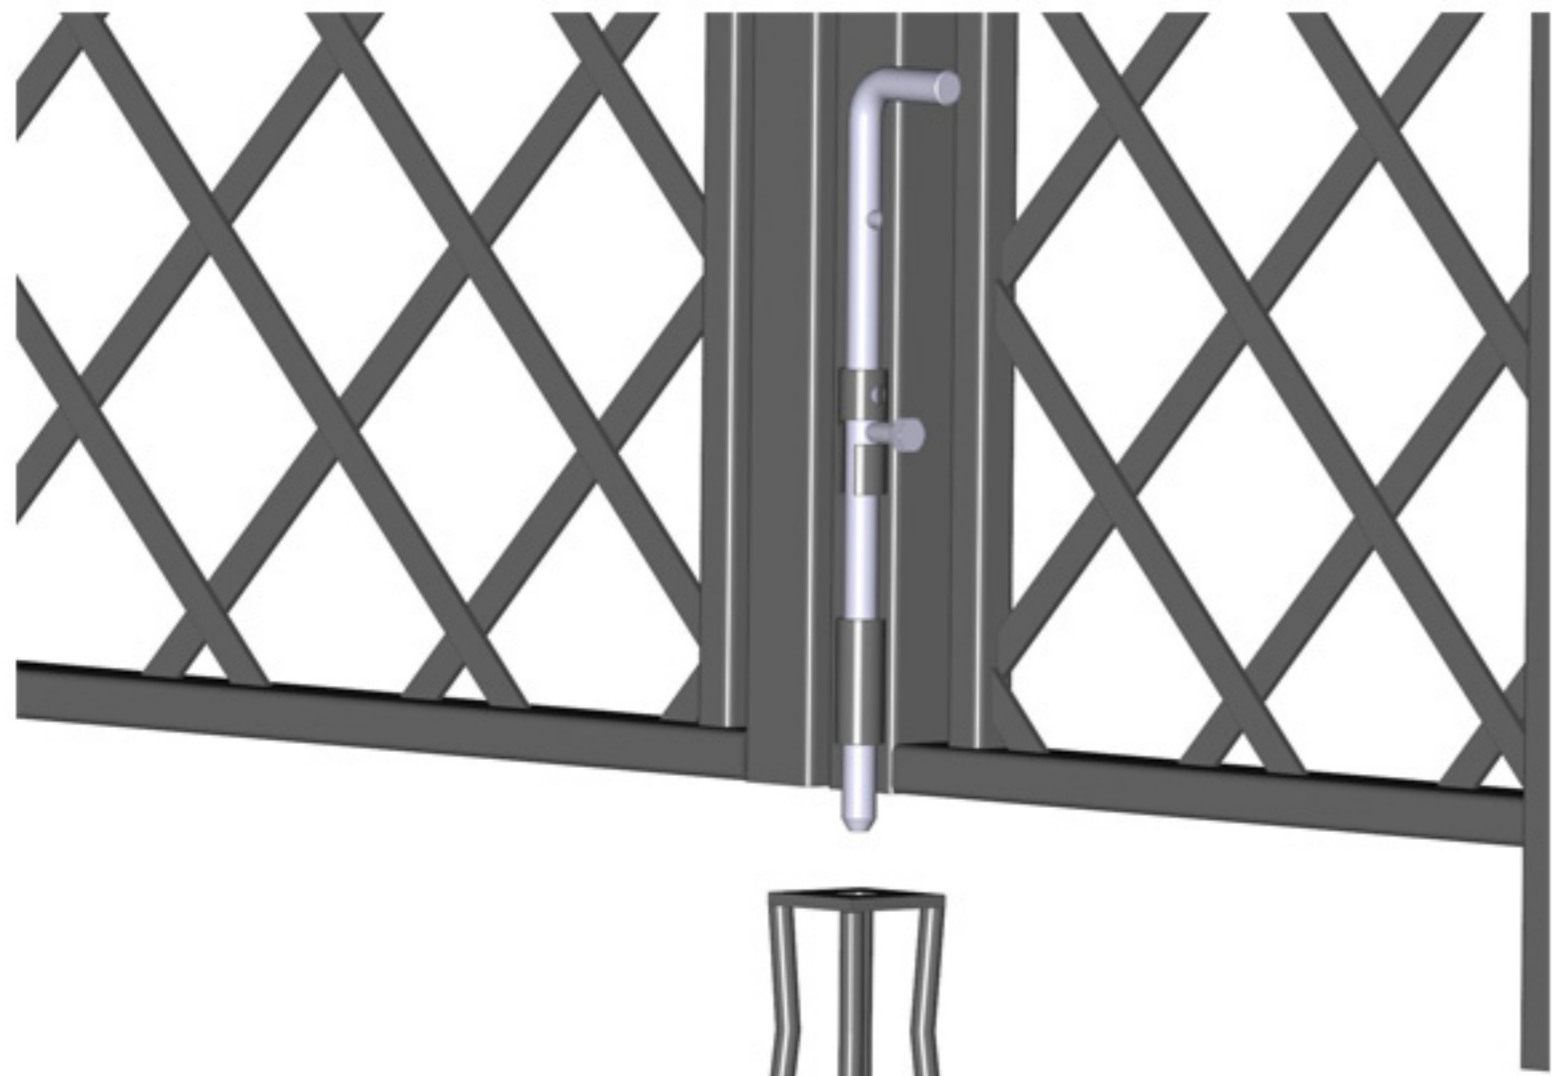

# R5-192-VKT

central fixing spike (opened)

central fixing spike (closed)

handle

hinge

Stainless steel handle - 3 keys supplied