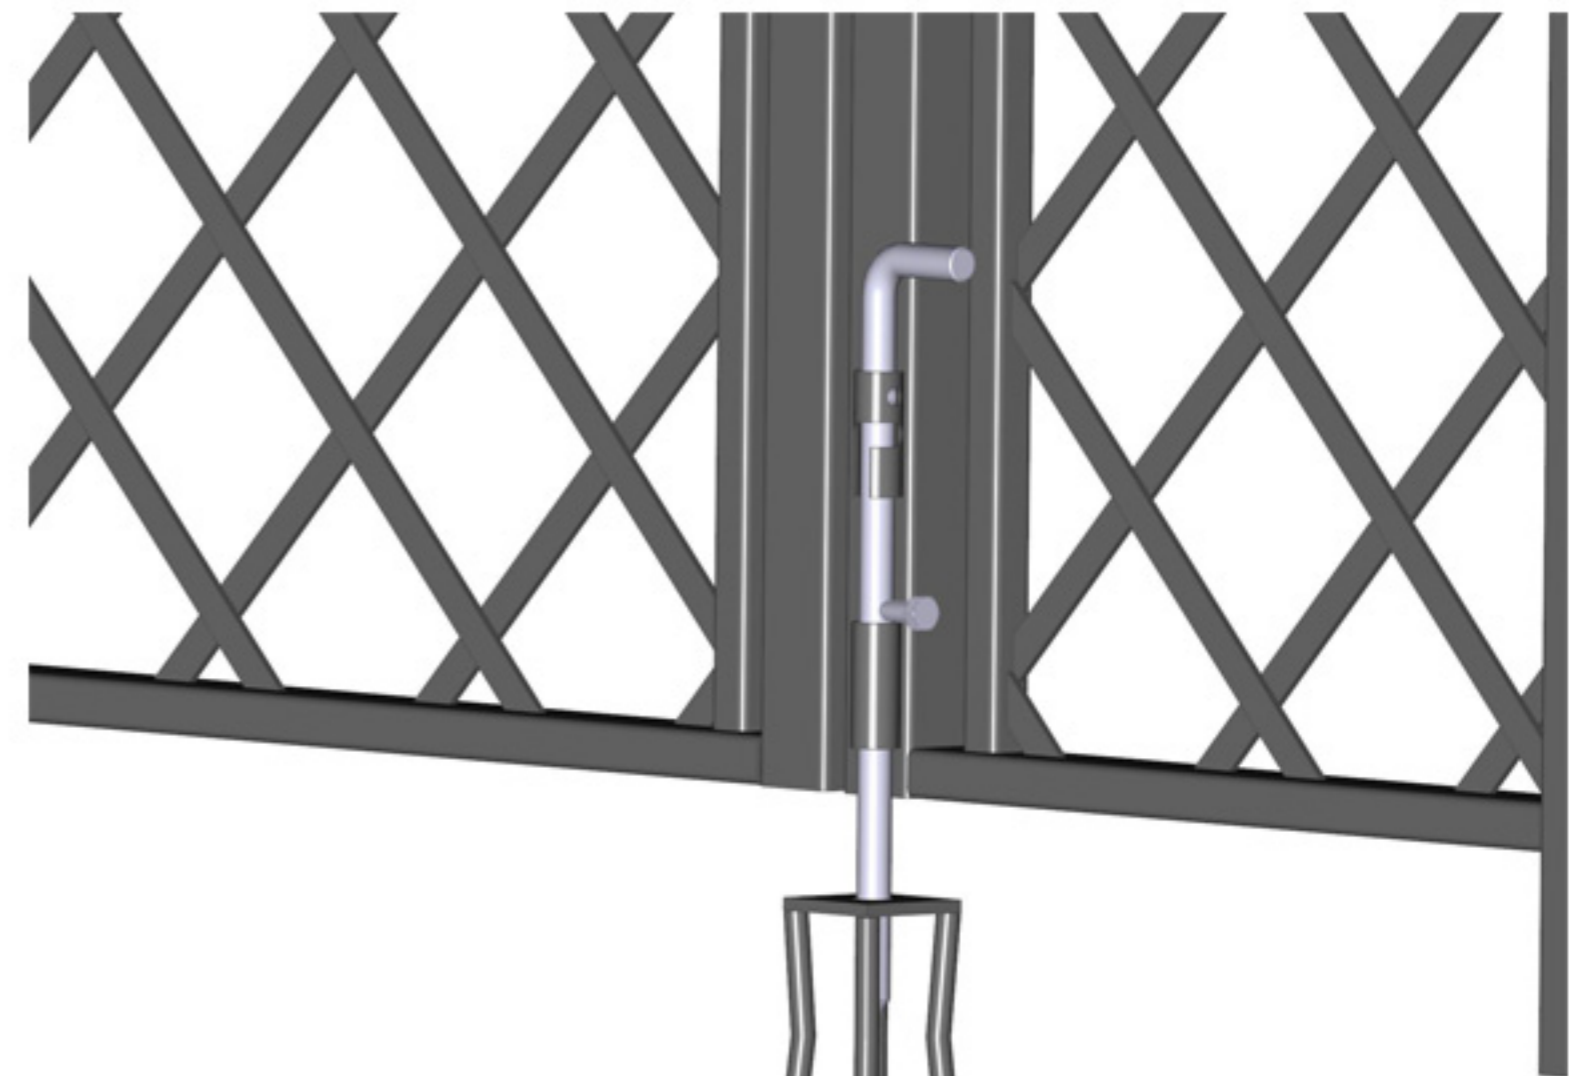

# R5-192-VKT

central fixing spike (opened)

central fixing spike (closed)

handle

hinge

Stainless steel handle - 3 keys supplied