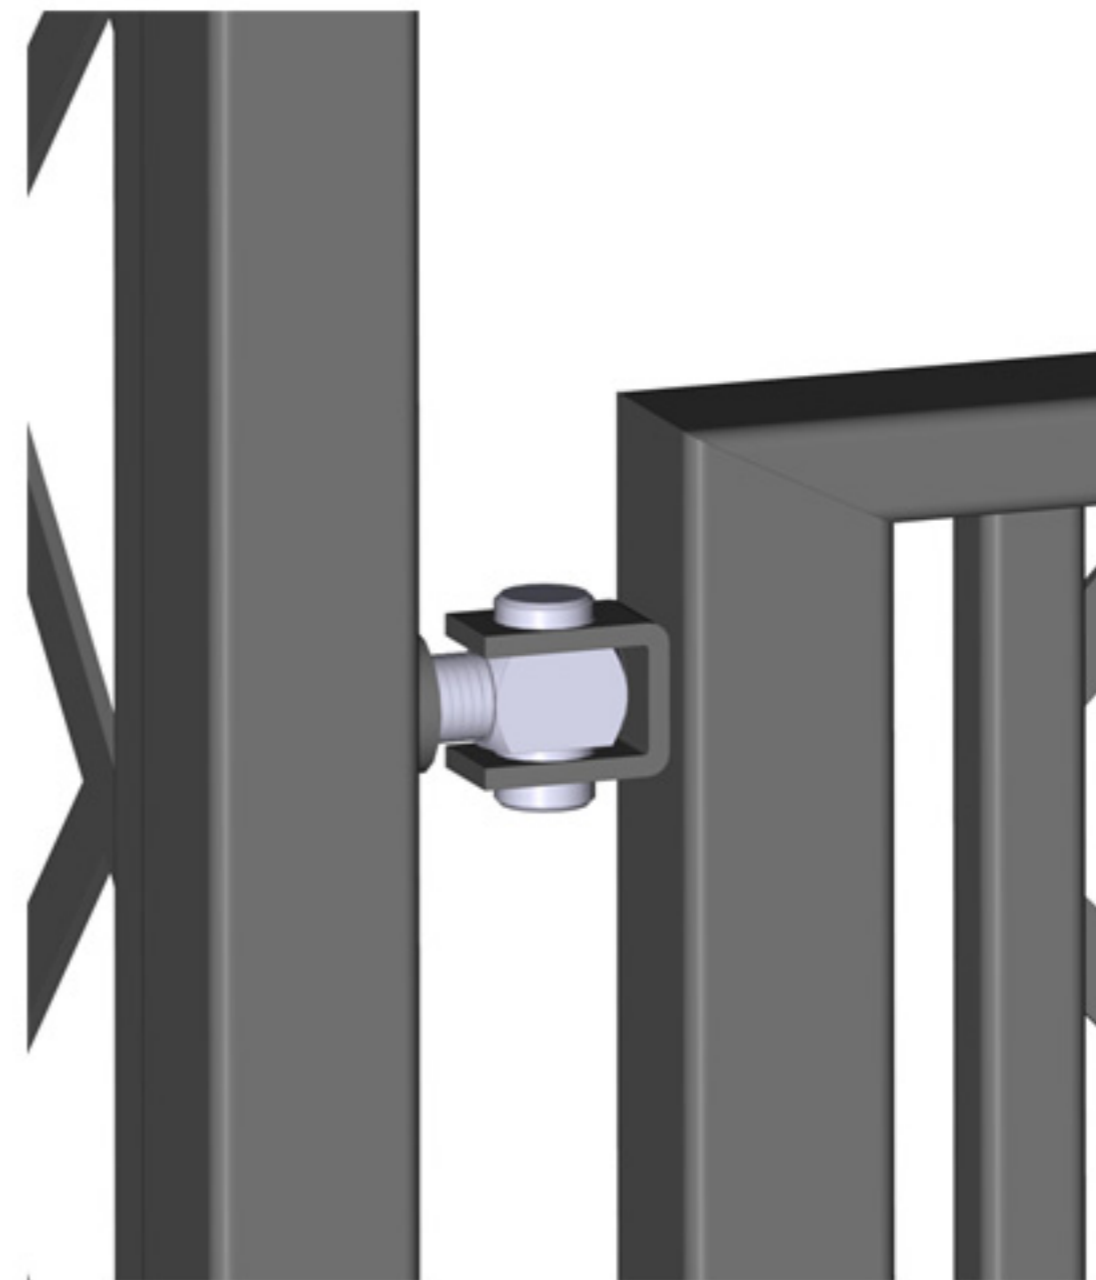

# R5-192-VKT

central fixing spike (opened)

central fixing spike (closed)

handle

hinge

Stainless steel handle - 3 keys supplied