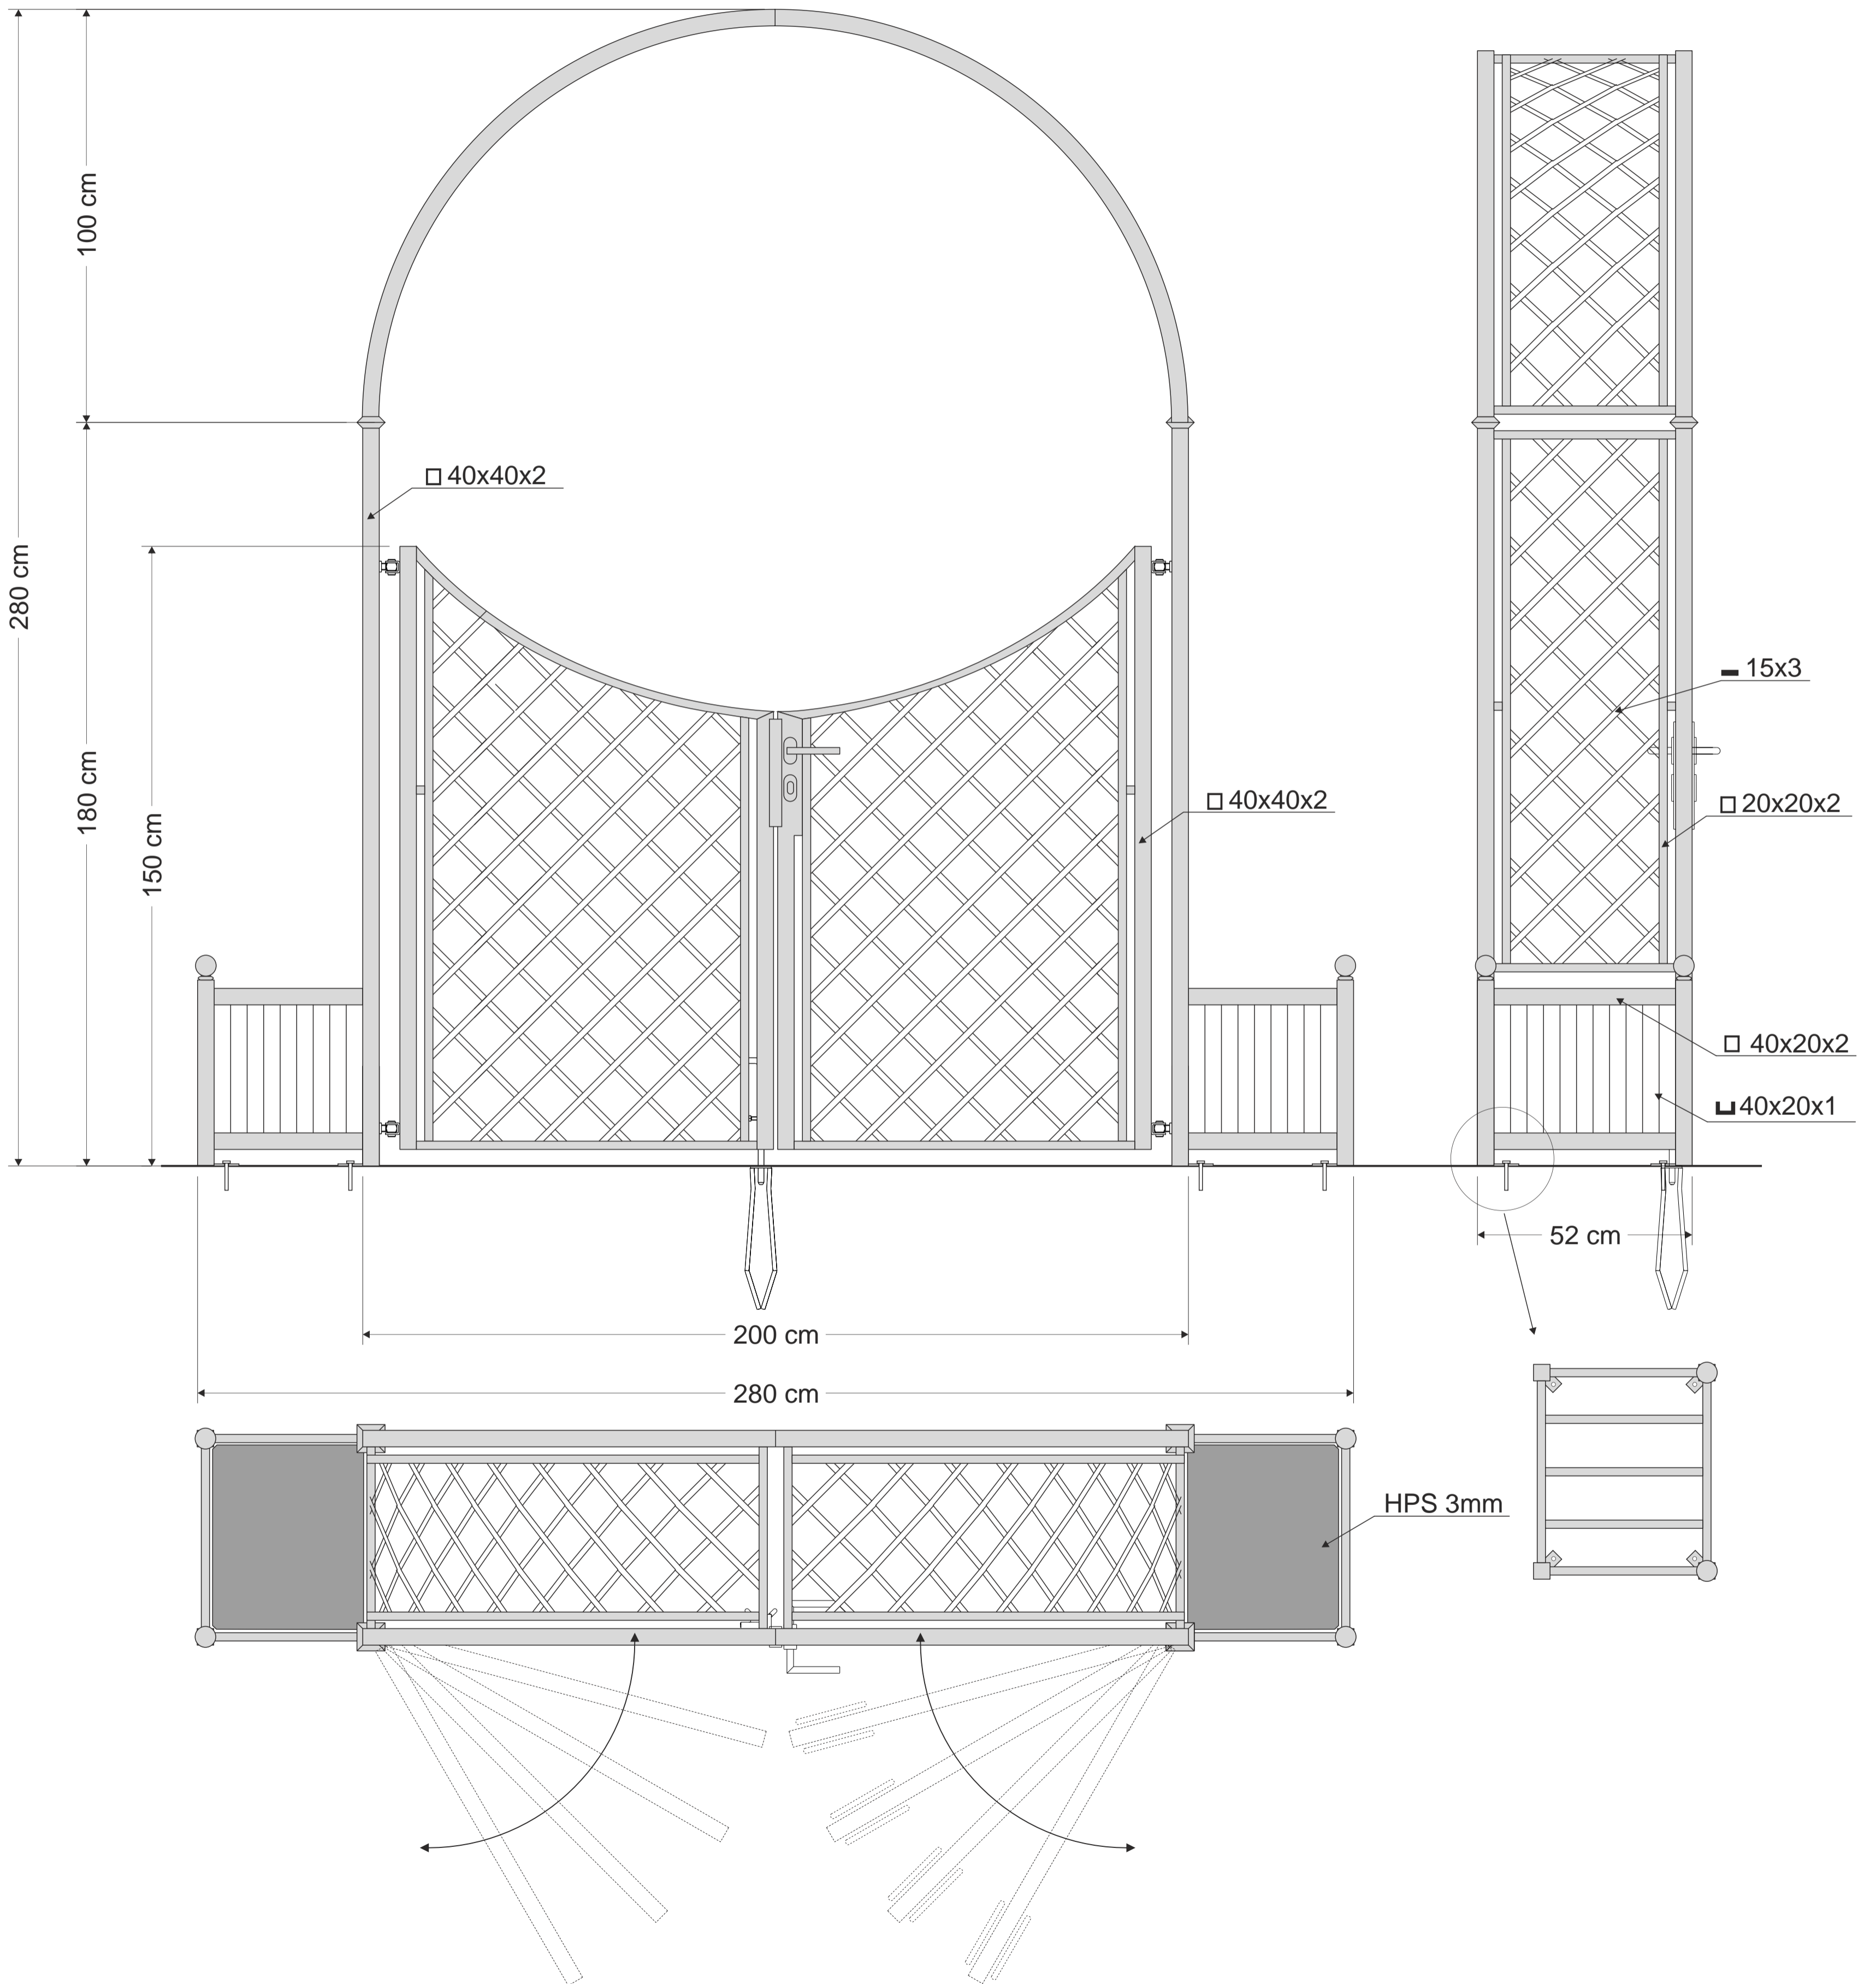

R5-192-CKT

central fixing spike (opened)

central fixing spike (closed)

handle

hinge

Stainless steel handle - 3 keys supplied