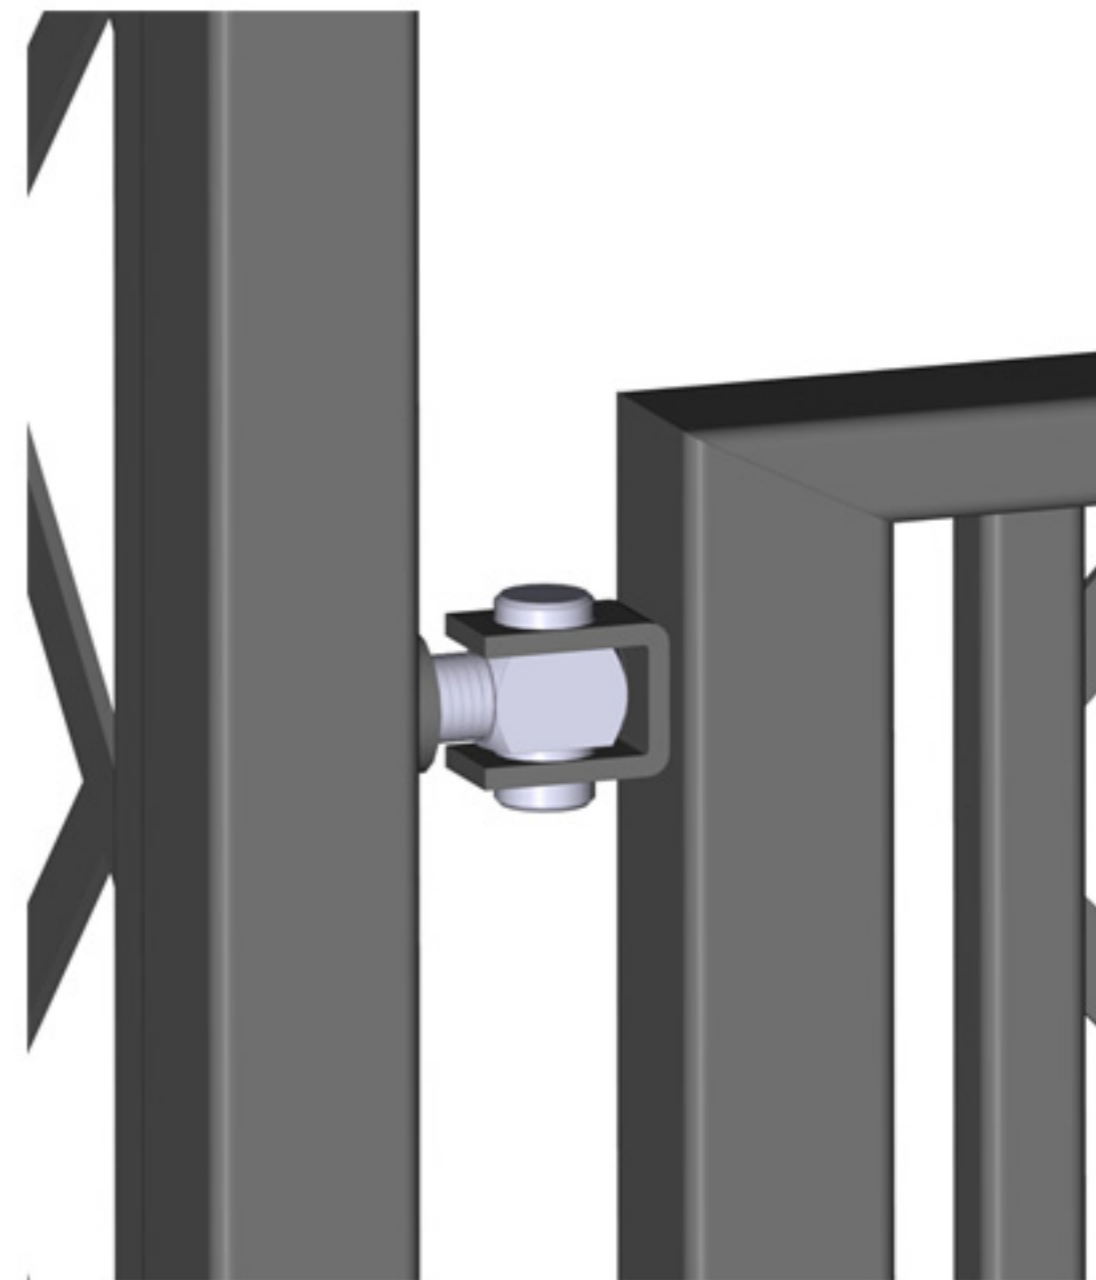

R5-192-CKT

central fixing spike (opened)

central fixing spike (closed)

handle

hinge

Stainless steel handle - 3 keys supplied