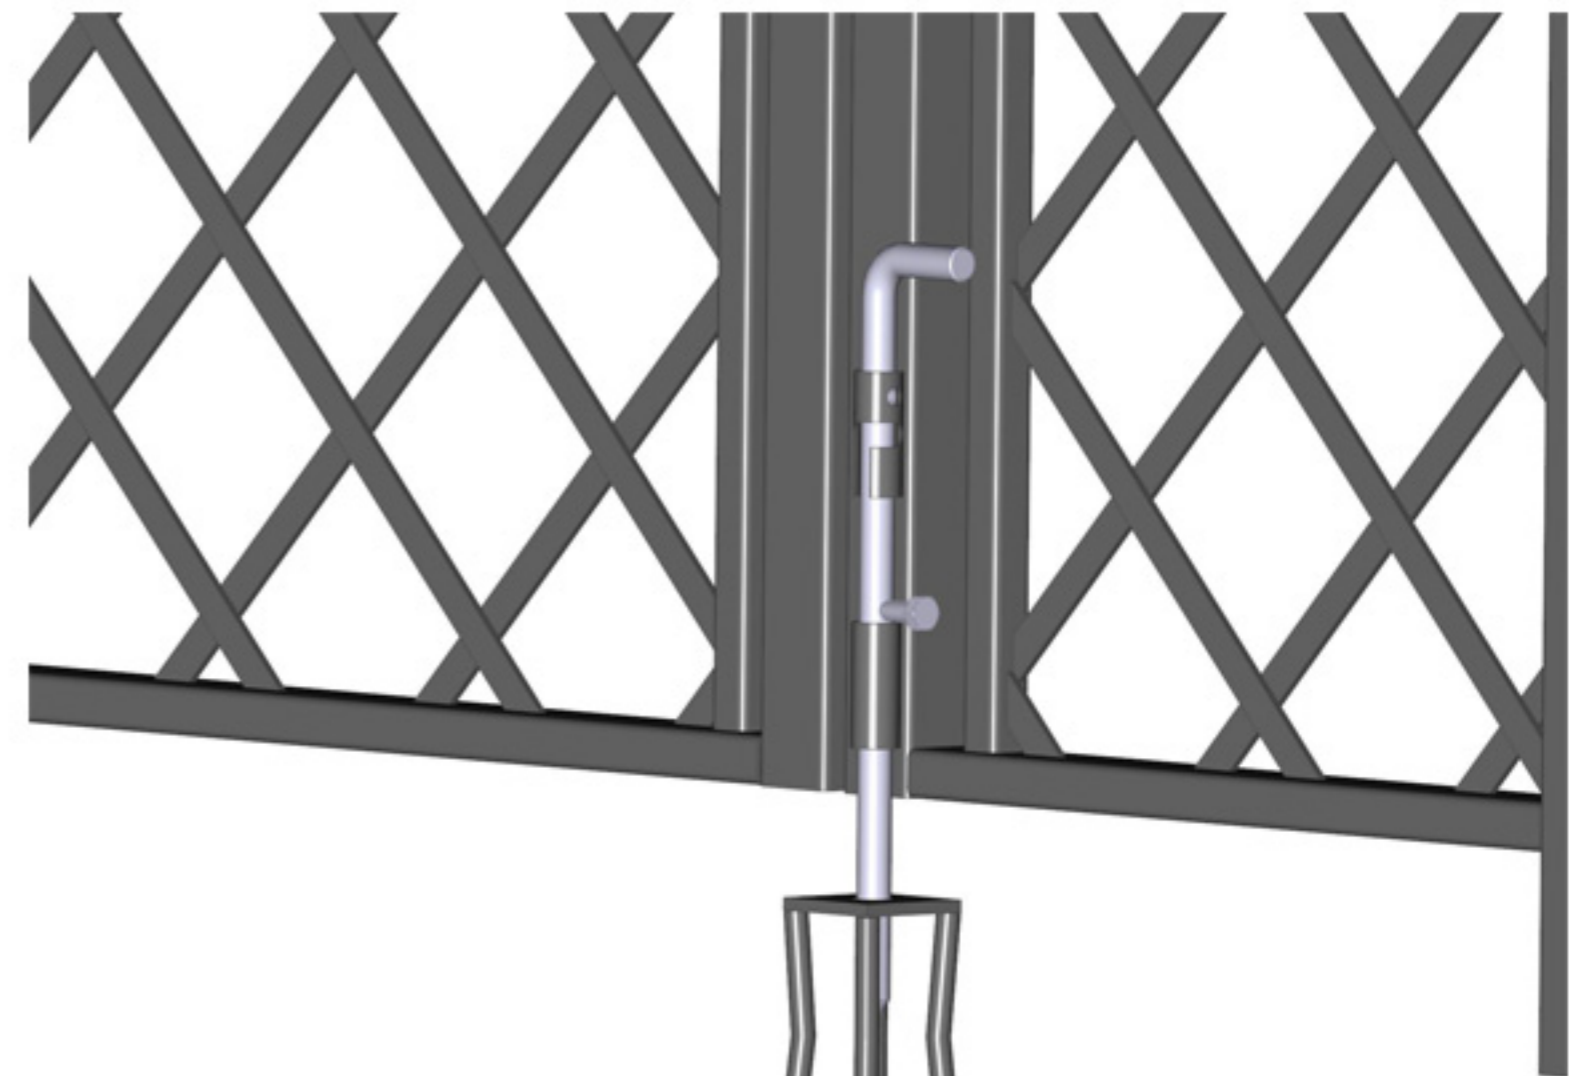

R5-192-CKT

central fixing spike (opened)

central fixing spike (closed)

handle

hinge

Stainless steel handle - 3 keys supplied