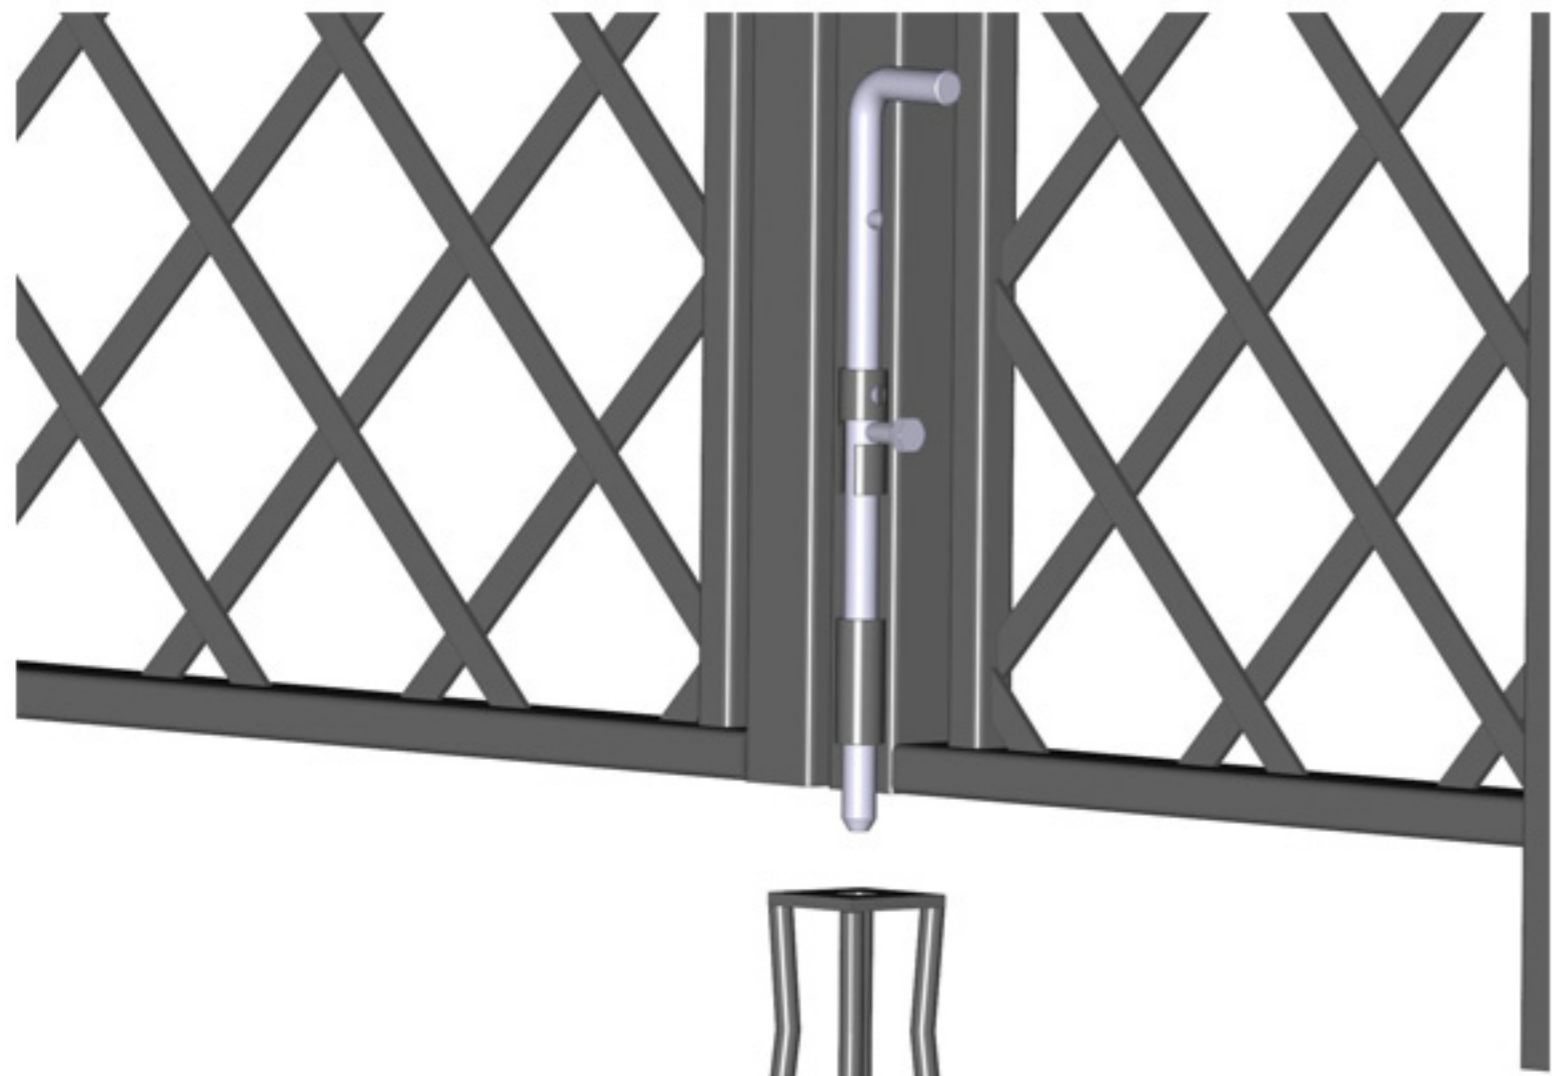

R5-192-CKT

central fixing spike (opened)

central fixing spike (closed)

handle

hinge

Stainless steel handle - 3 keys supplied