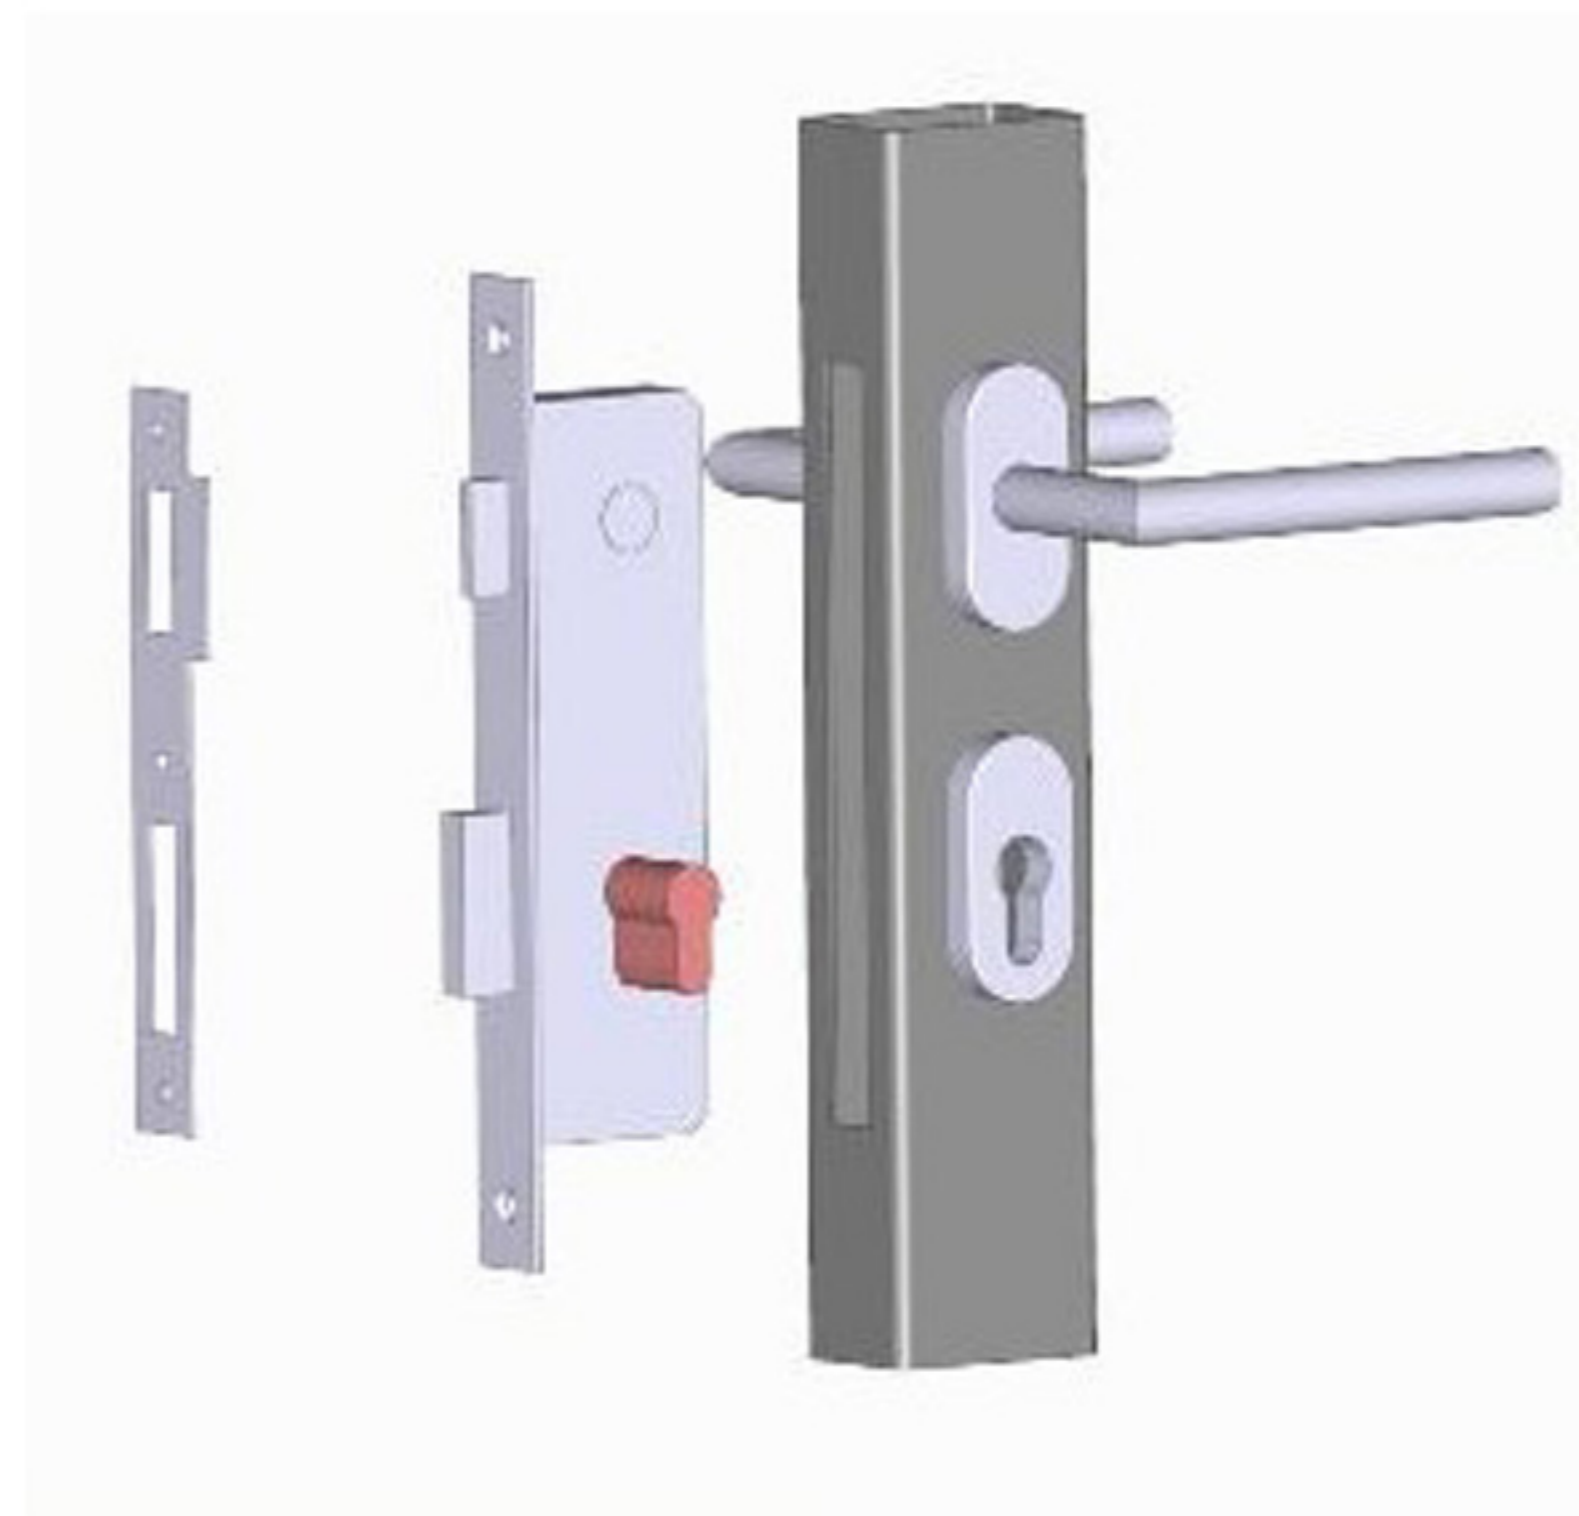

R5-192-CKT

central fixing spike (opened)

central fixing spike (closed)

handle

hinge

Stainless steel handle - 3 keys supplied