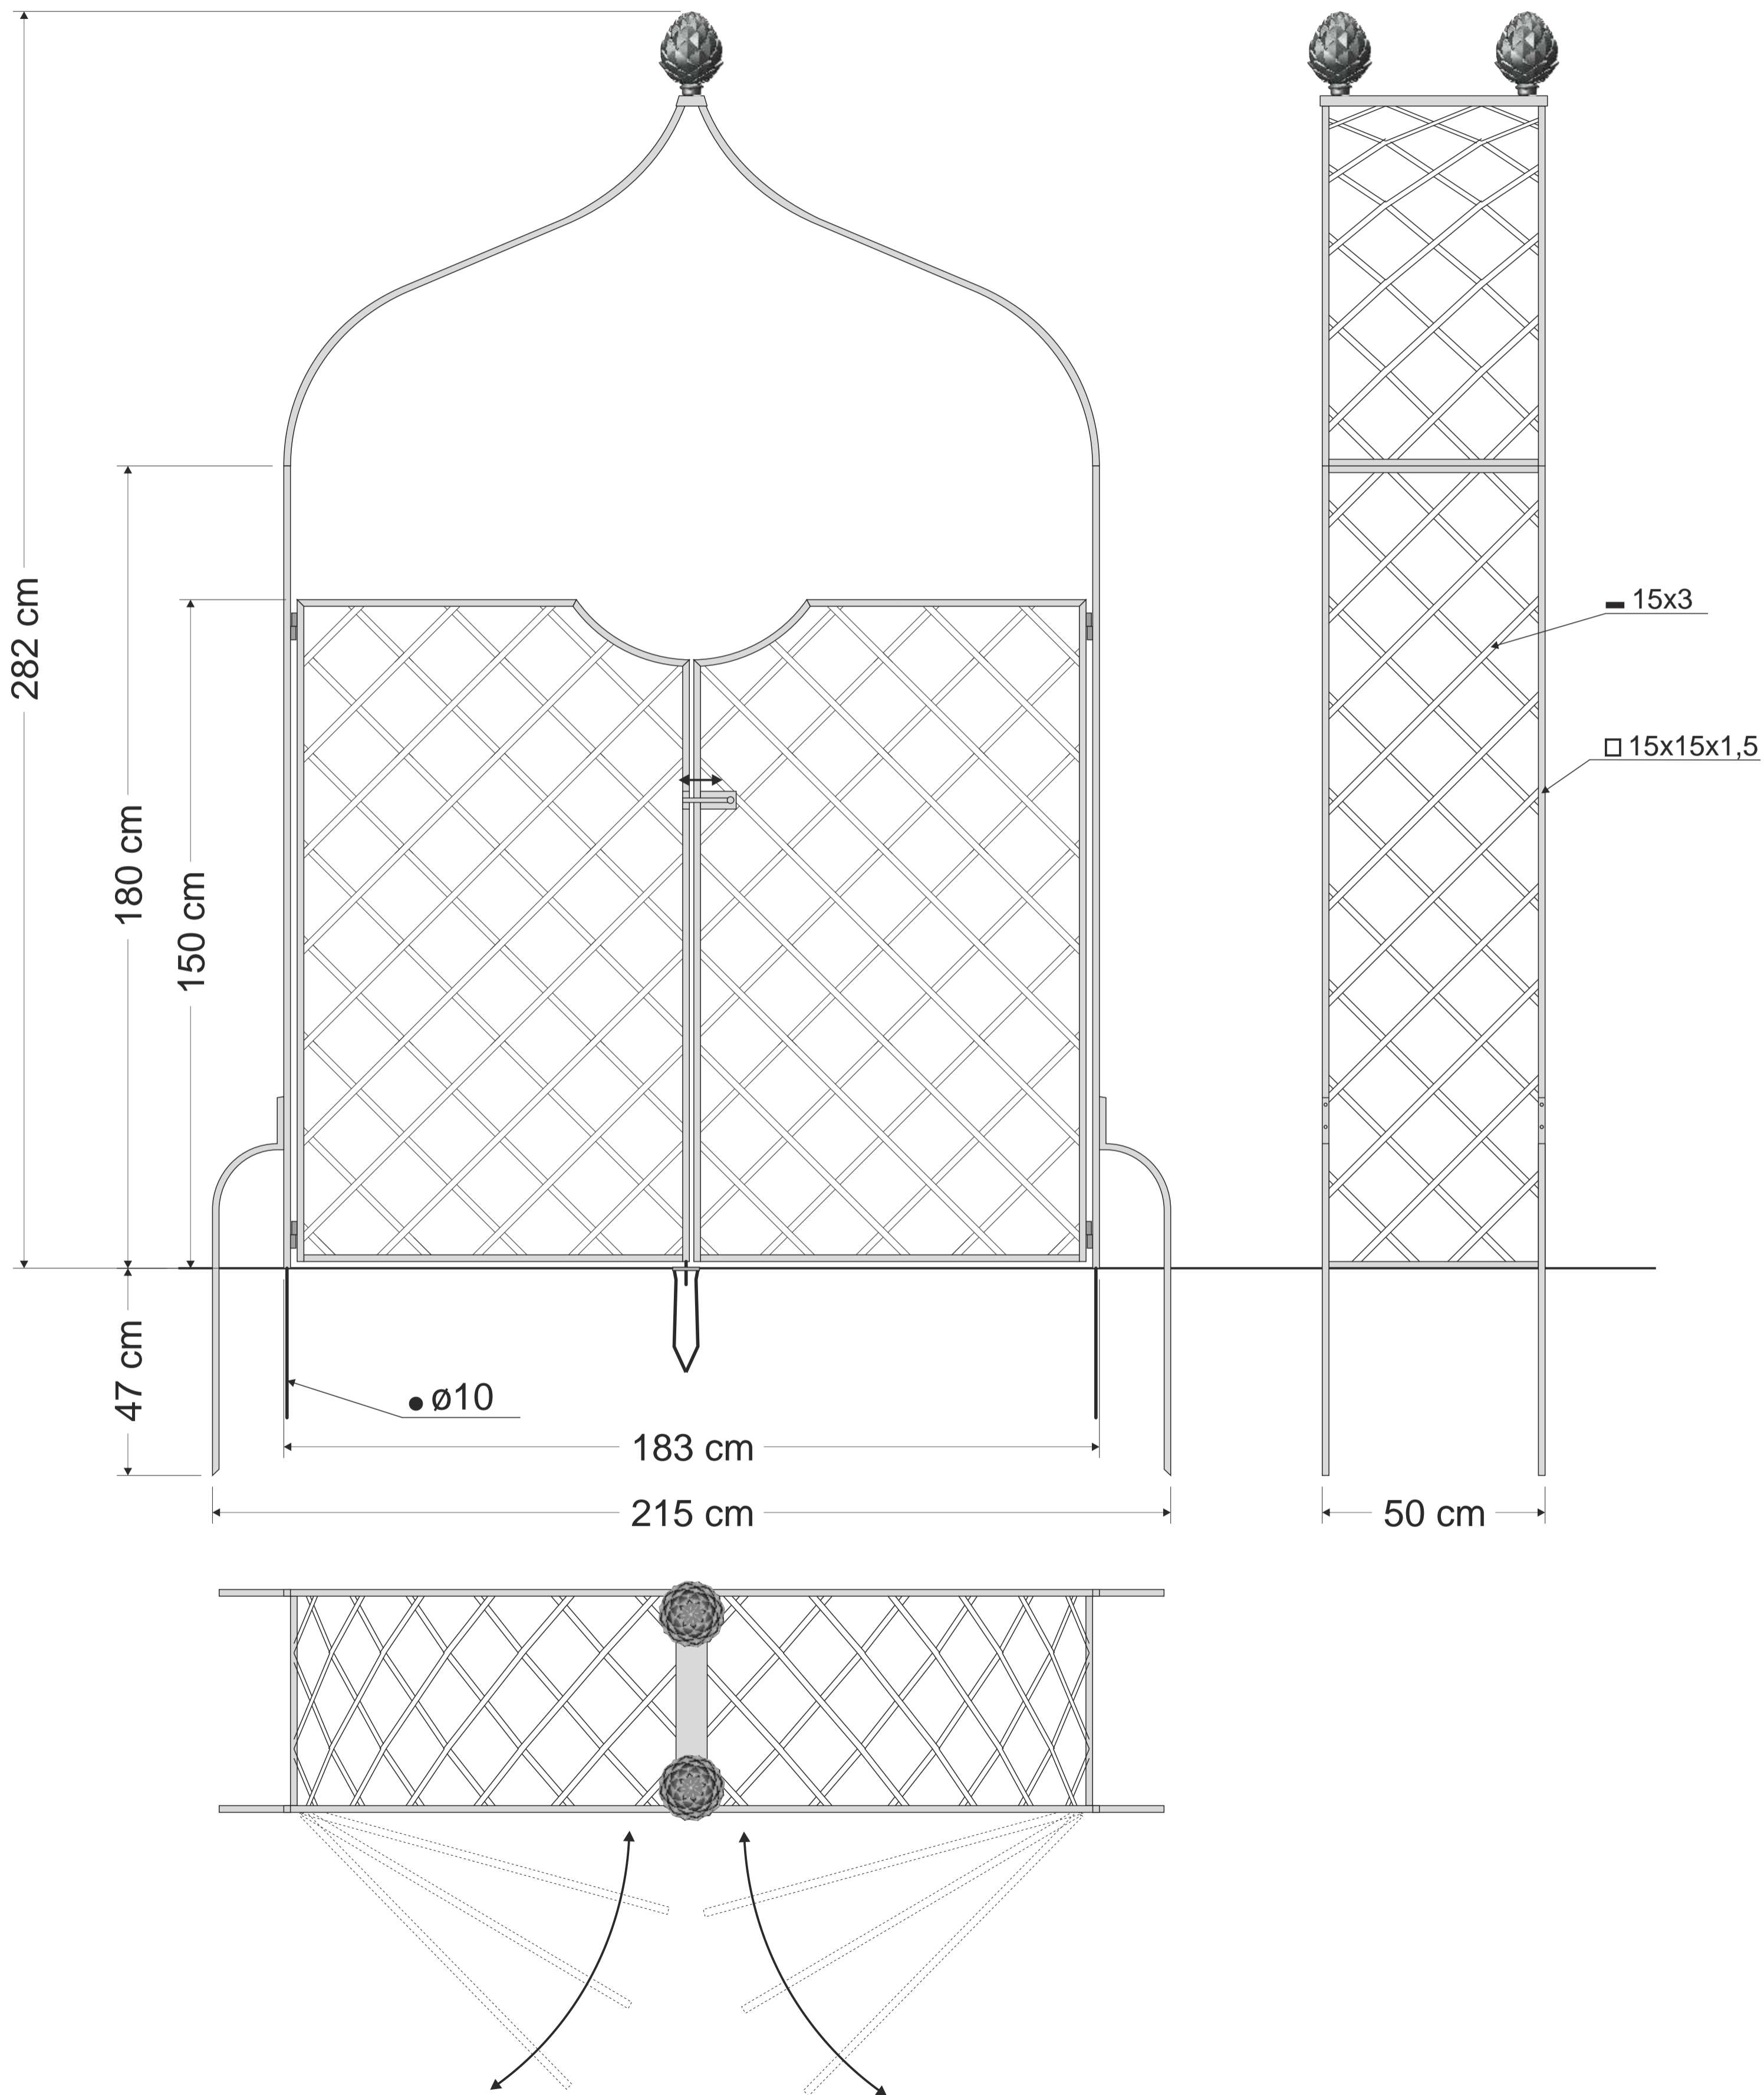

R5-180-VT

central fixing spike (opened)

central fixing spike (closed)

latch

hinge