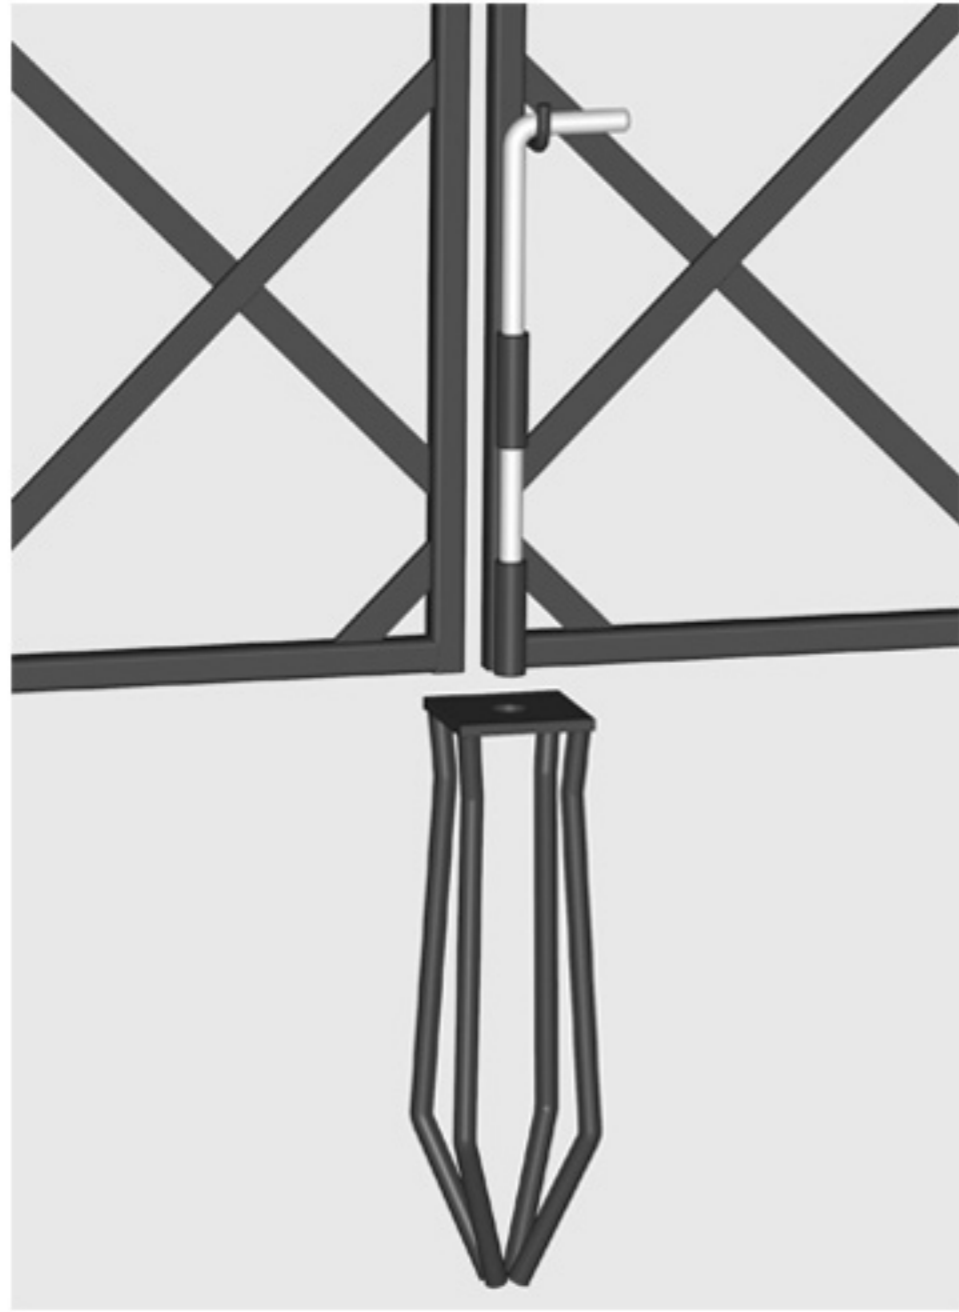

R5-180-VT

central fixing spike (opened)

central fixing spike (closed)

latch

hinge