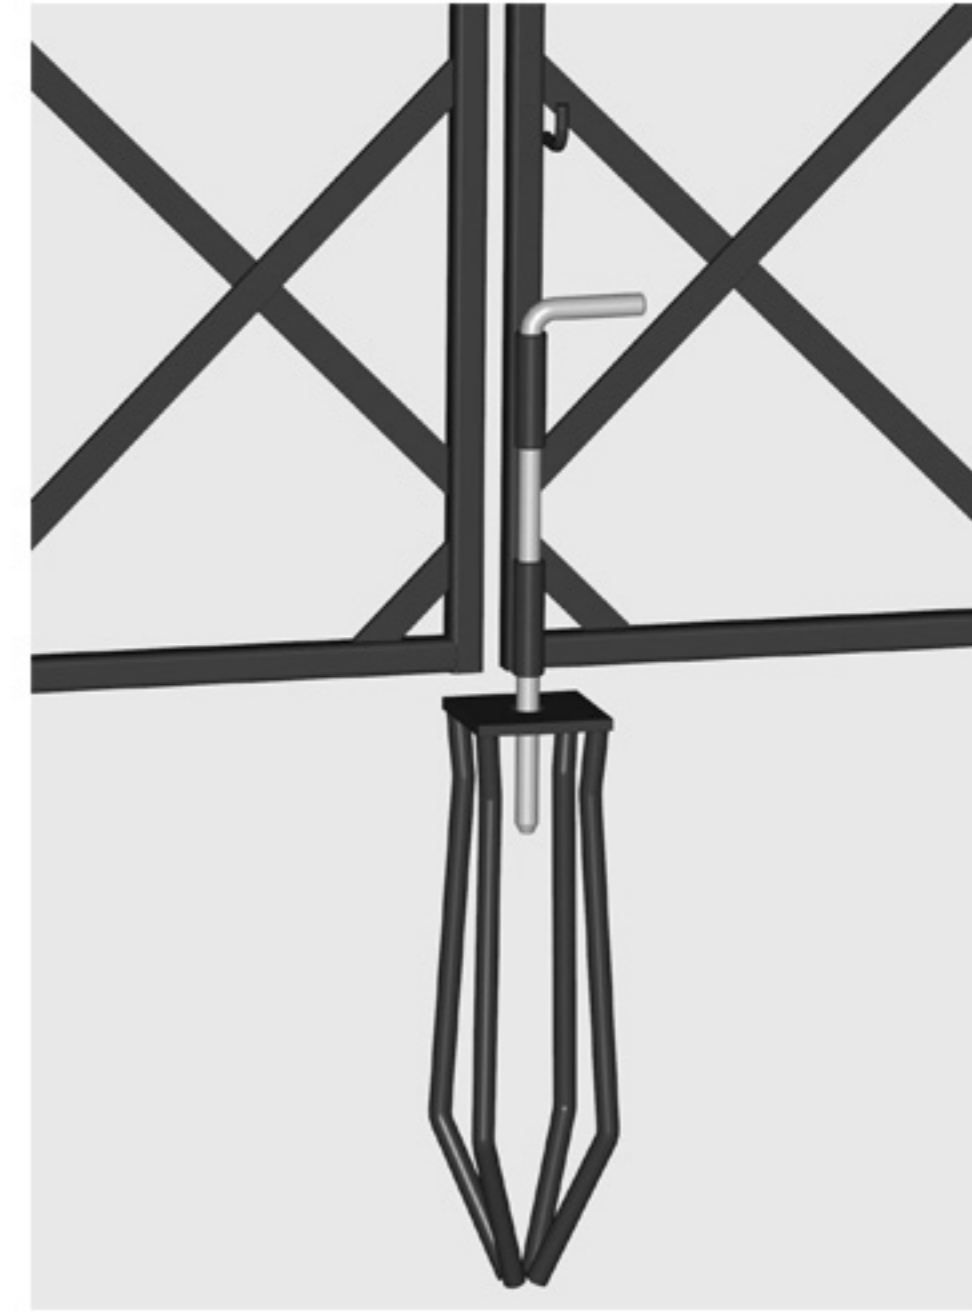

R5-180-VT

central fixing spike (opened)

central fixing spike (closed)

latch

hinge