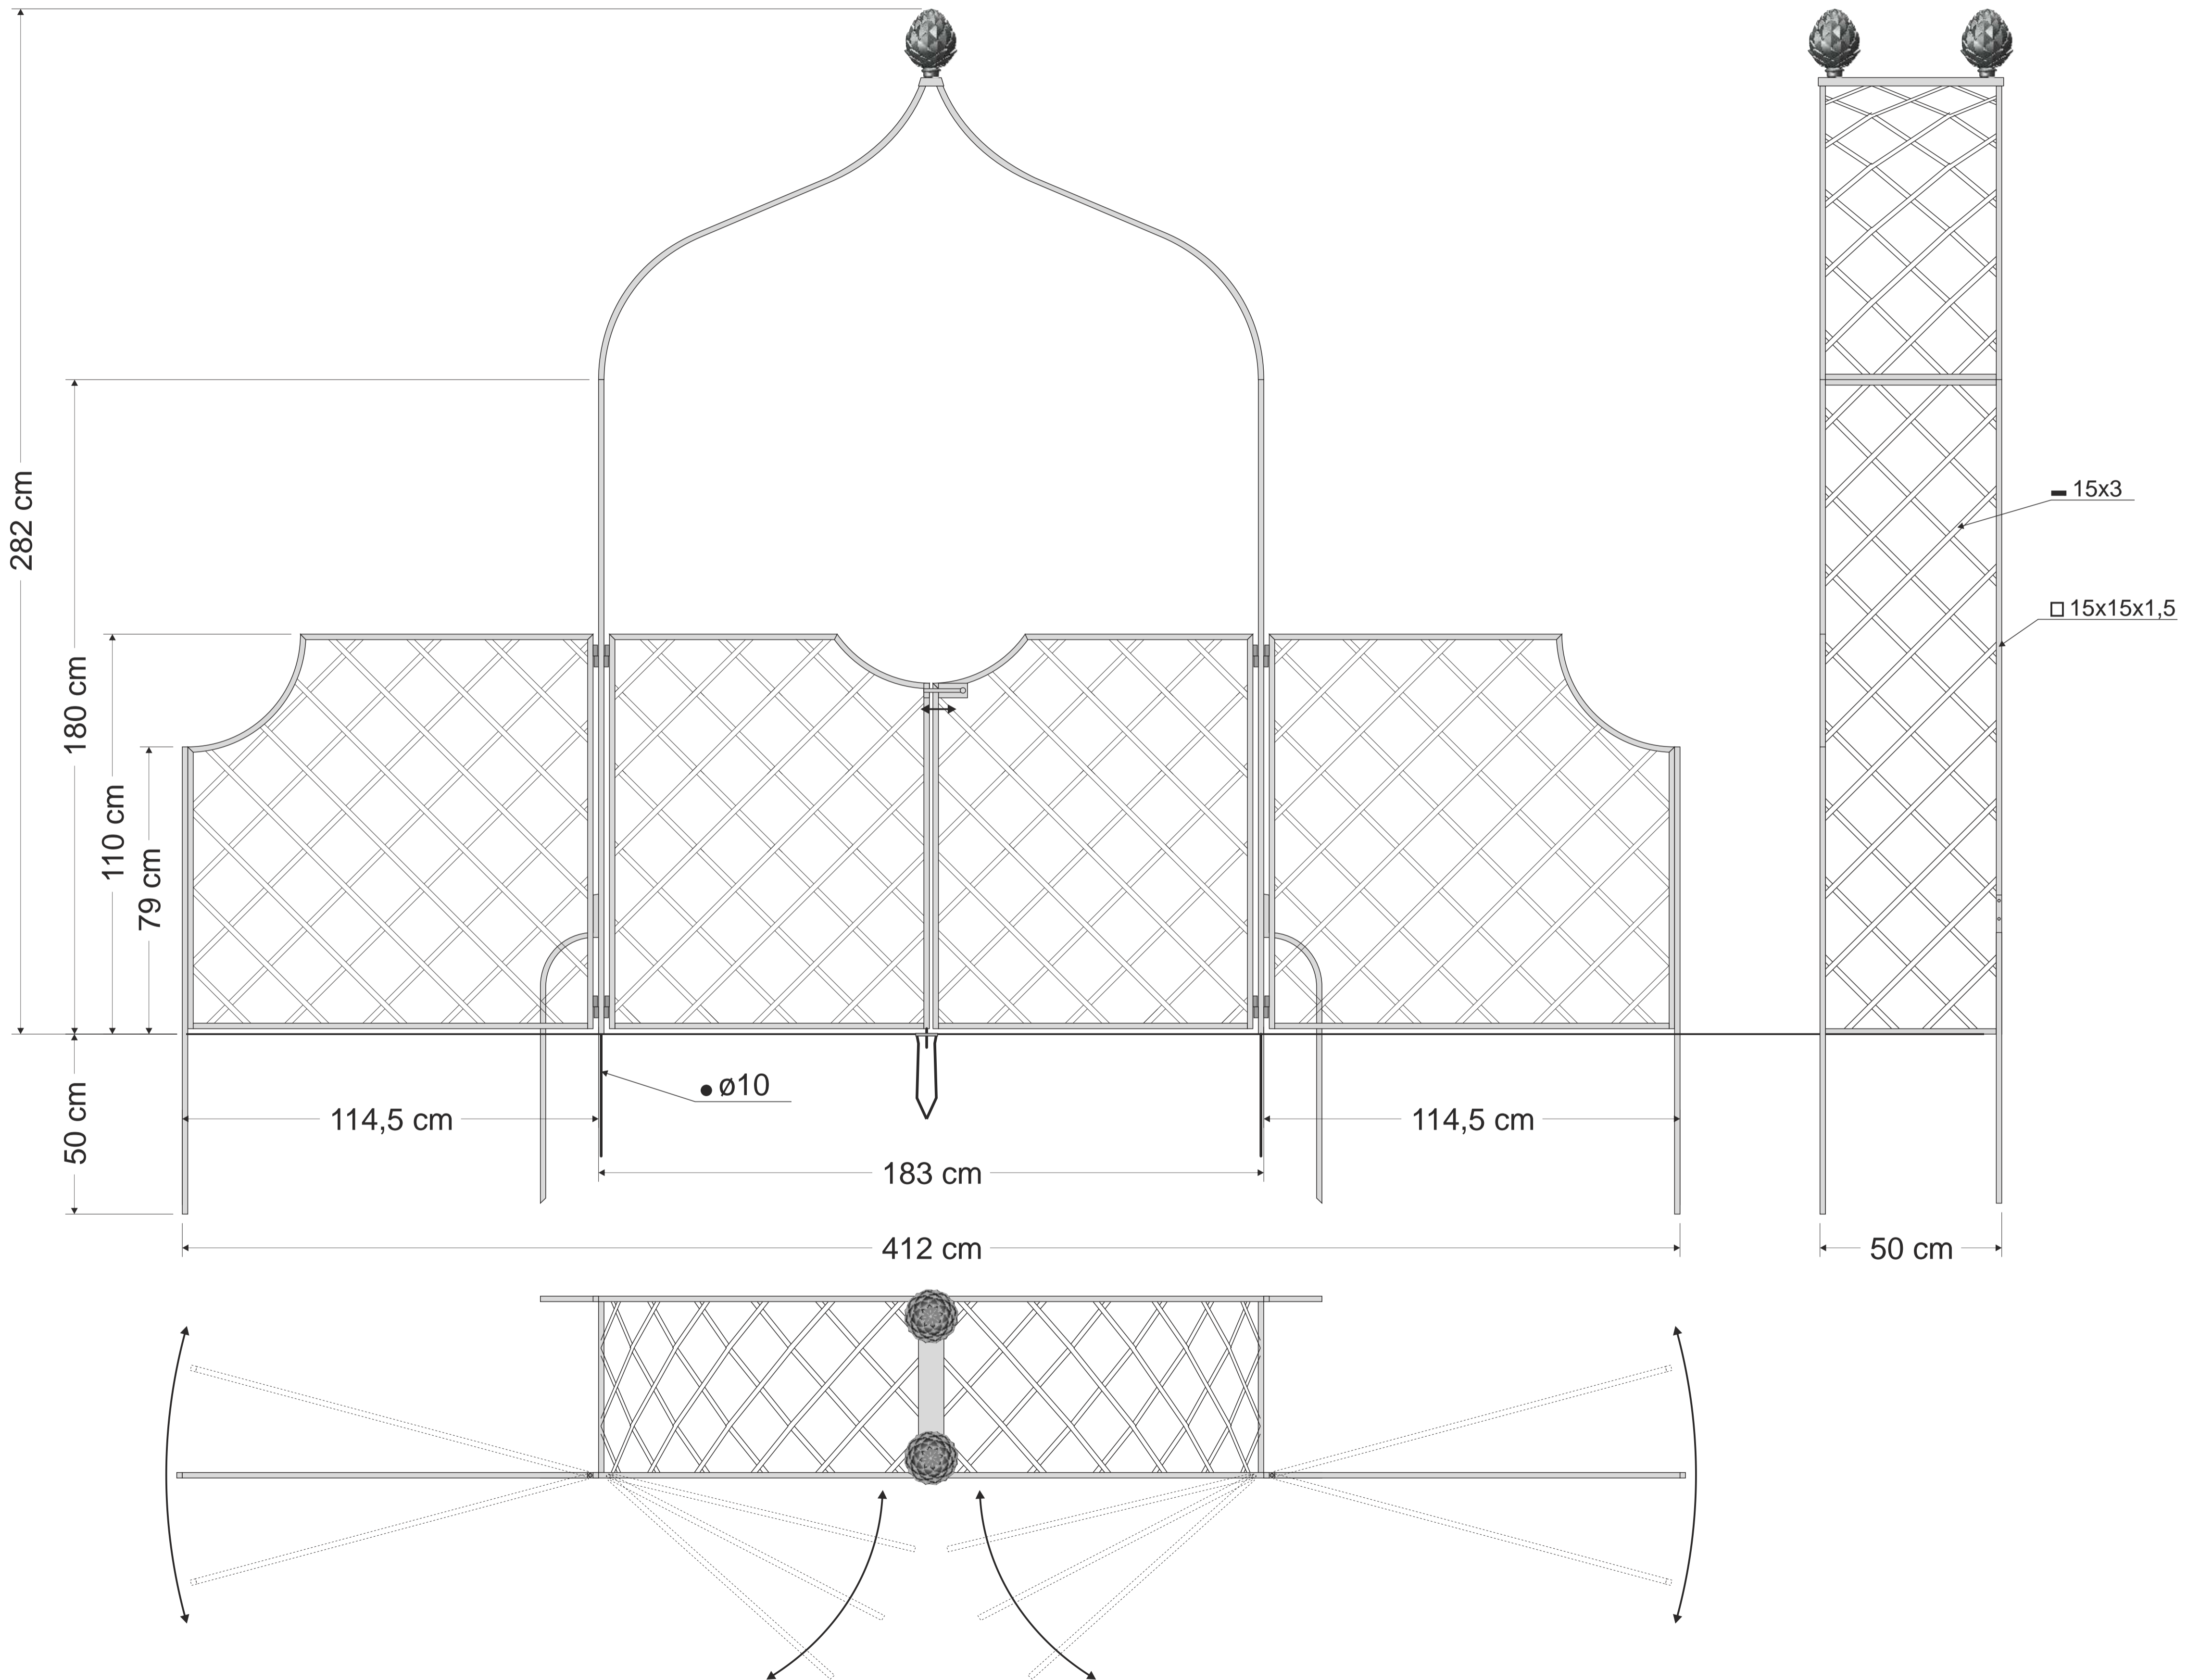

# R5-180-VGZ

central fixing spike (opened)

central fixing spike (closed)

latch

hinge