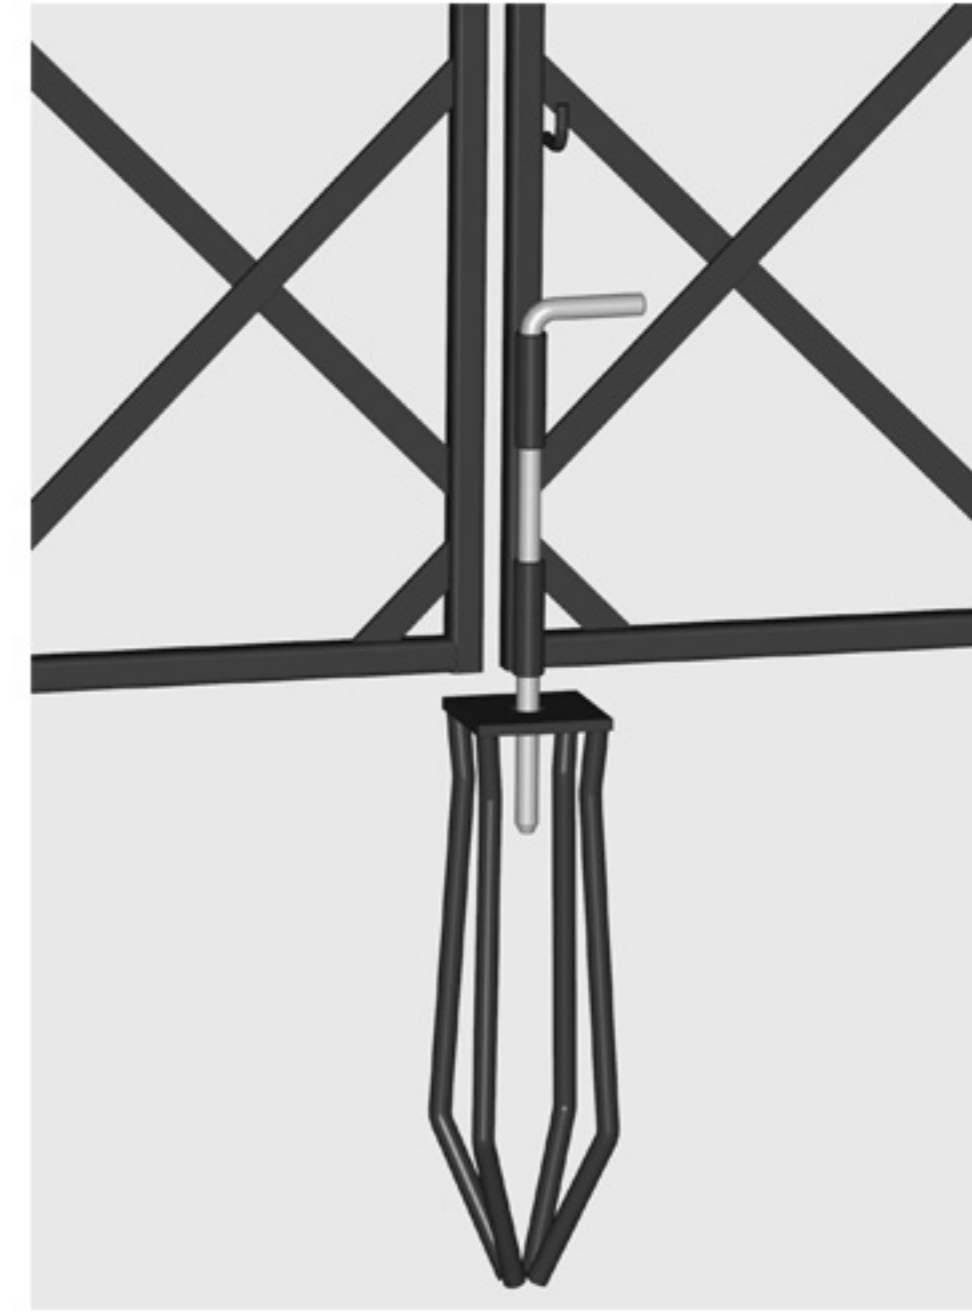

# R5-180-VGZ

central fixing spike (opened)

central fixing spike (closed)

latch

hinge