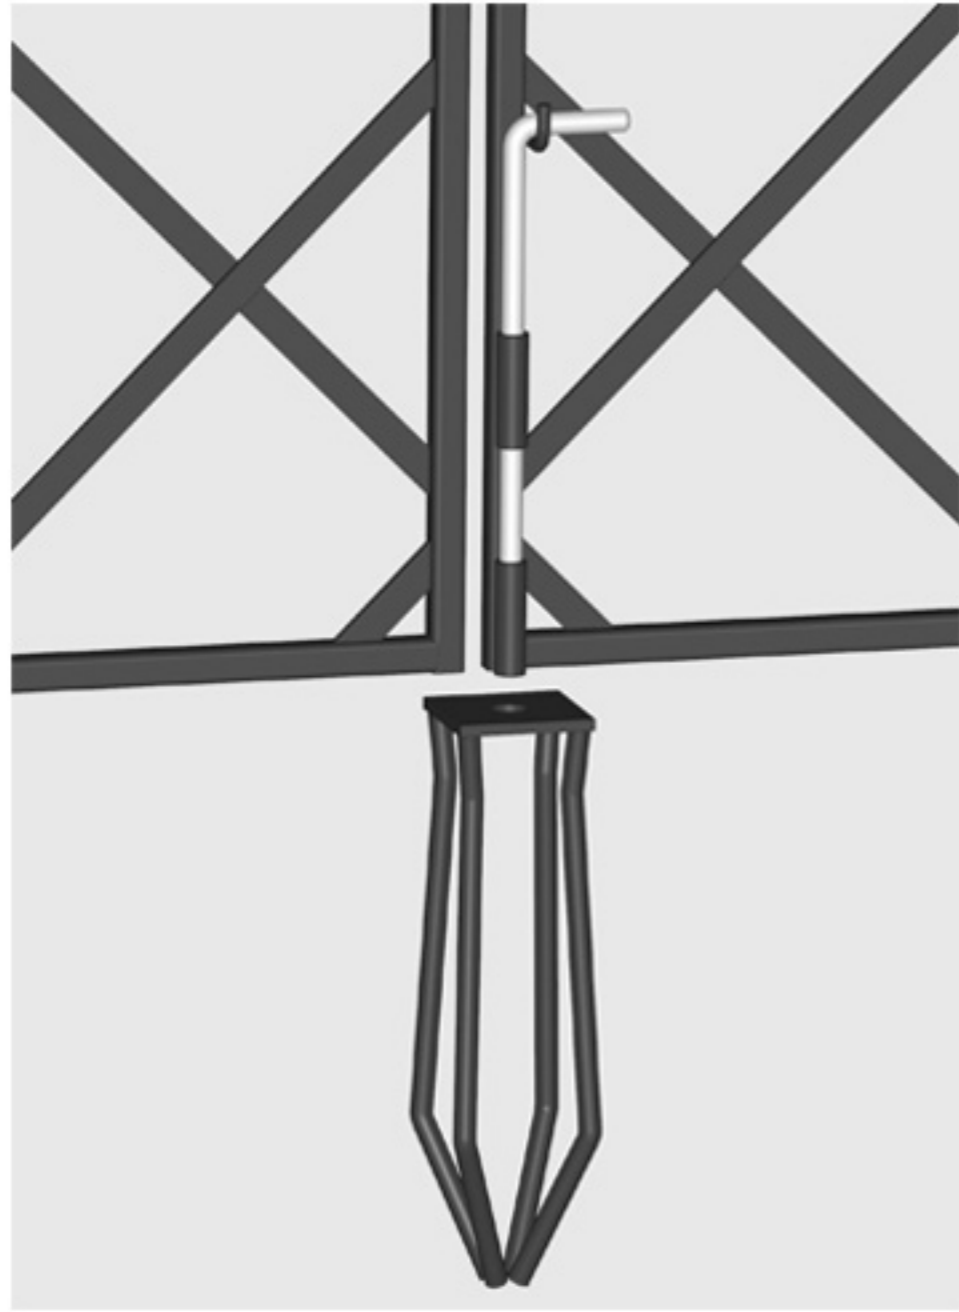

# R5-180-VGZ

central fixing spike (opened)

central fixing spike (closed)

latch

hinge