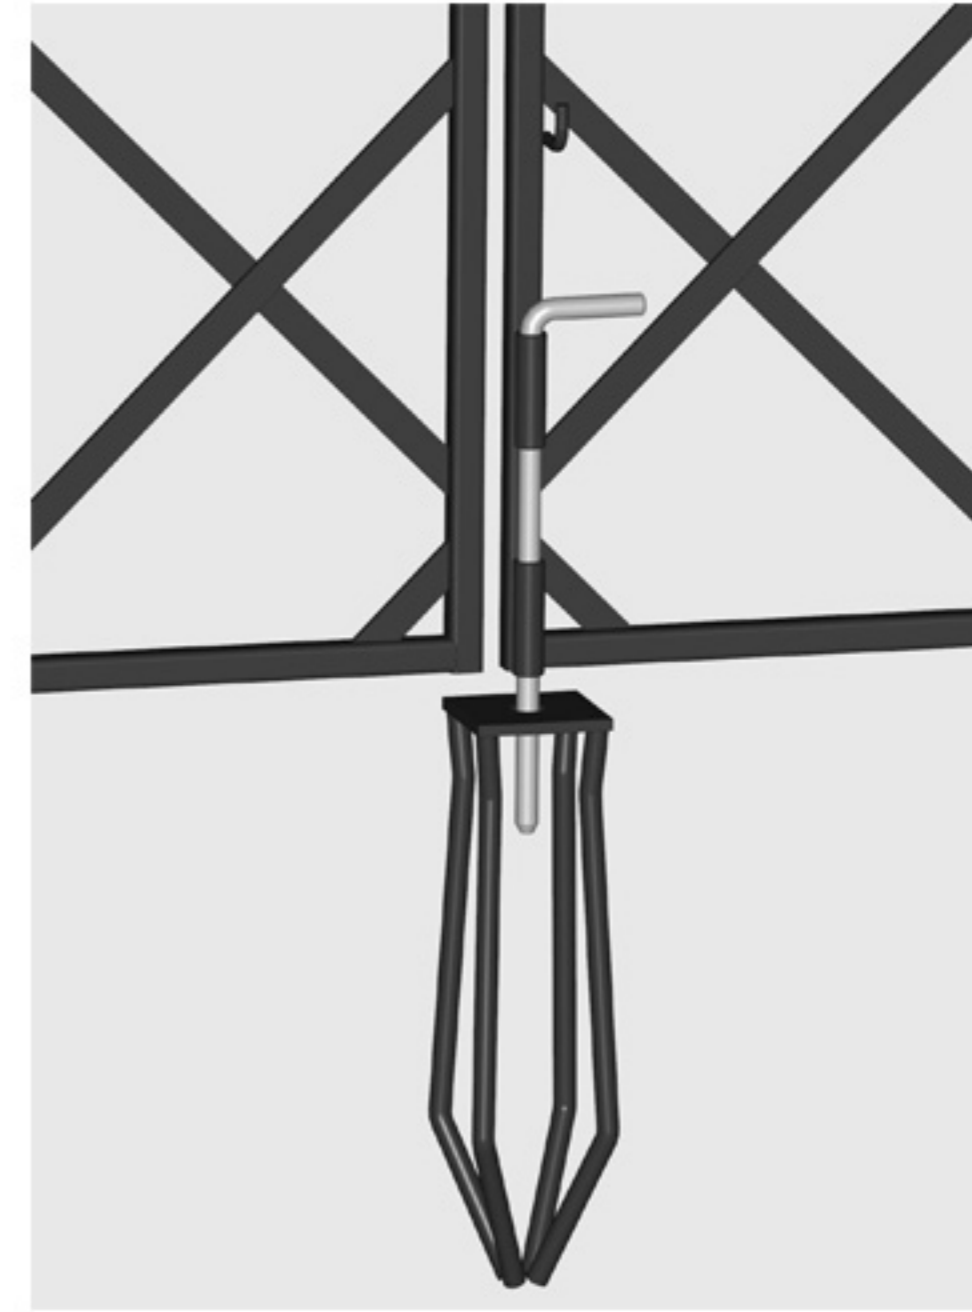

R5-180-VG

central fixing spike (opened)

central fixing spike (closed)

latch

hinge