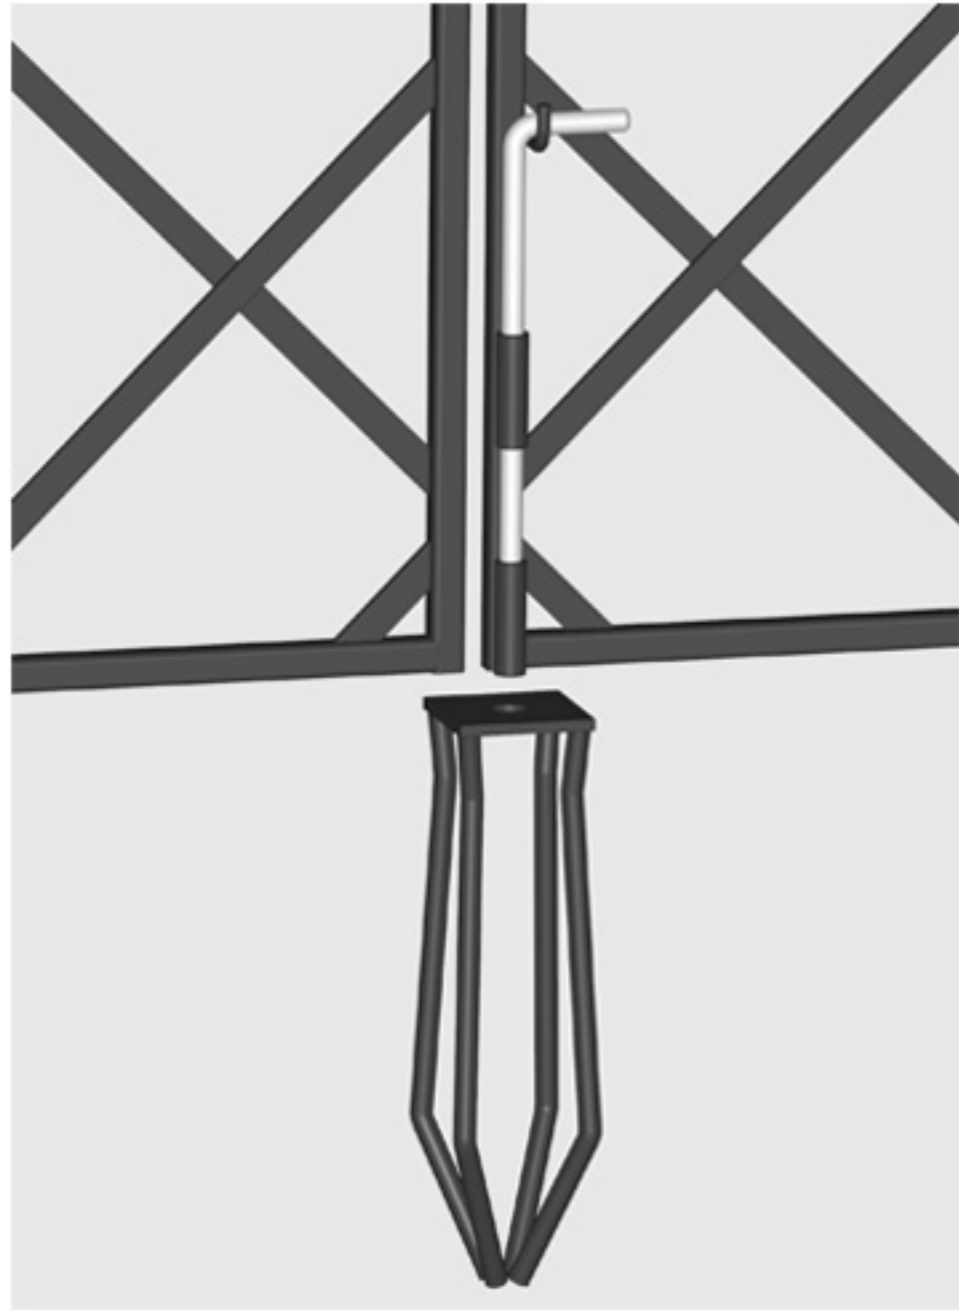

R5-180-VG

central fixing spike (opened)

central fixing spike (closed)

latch

hinge