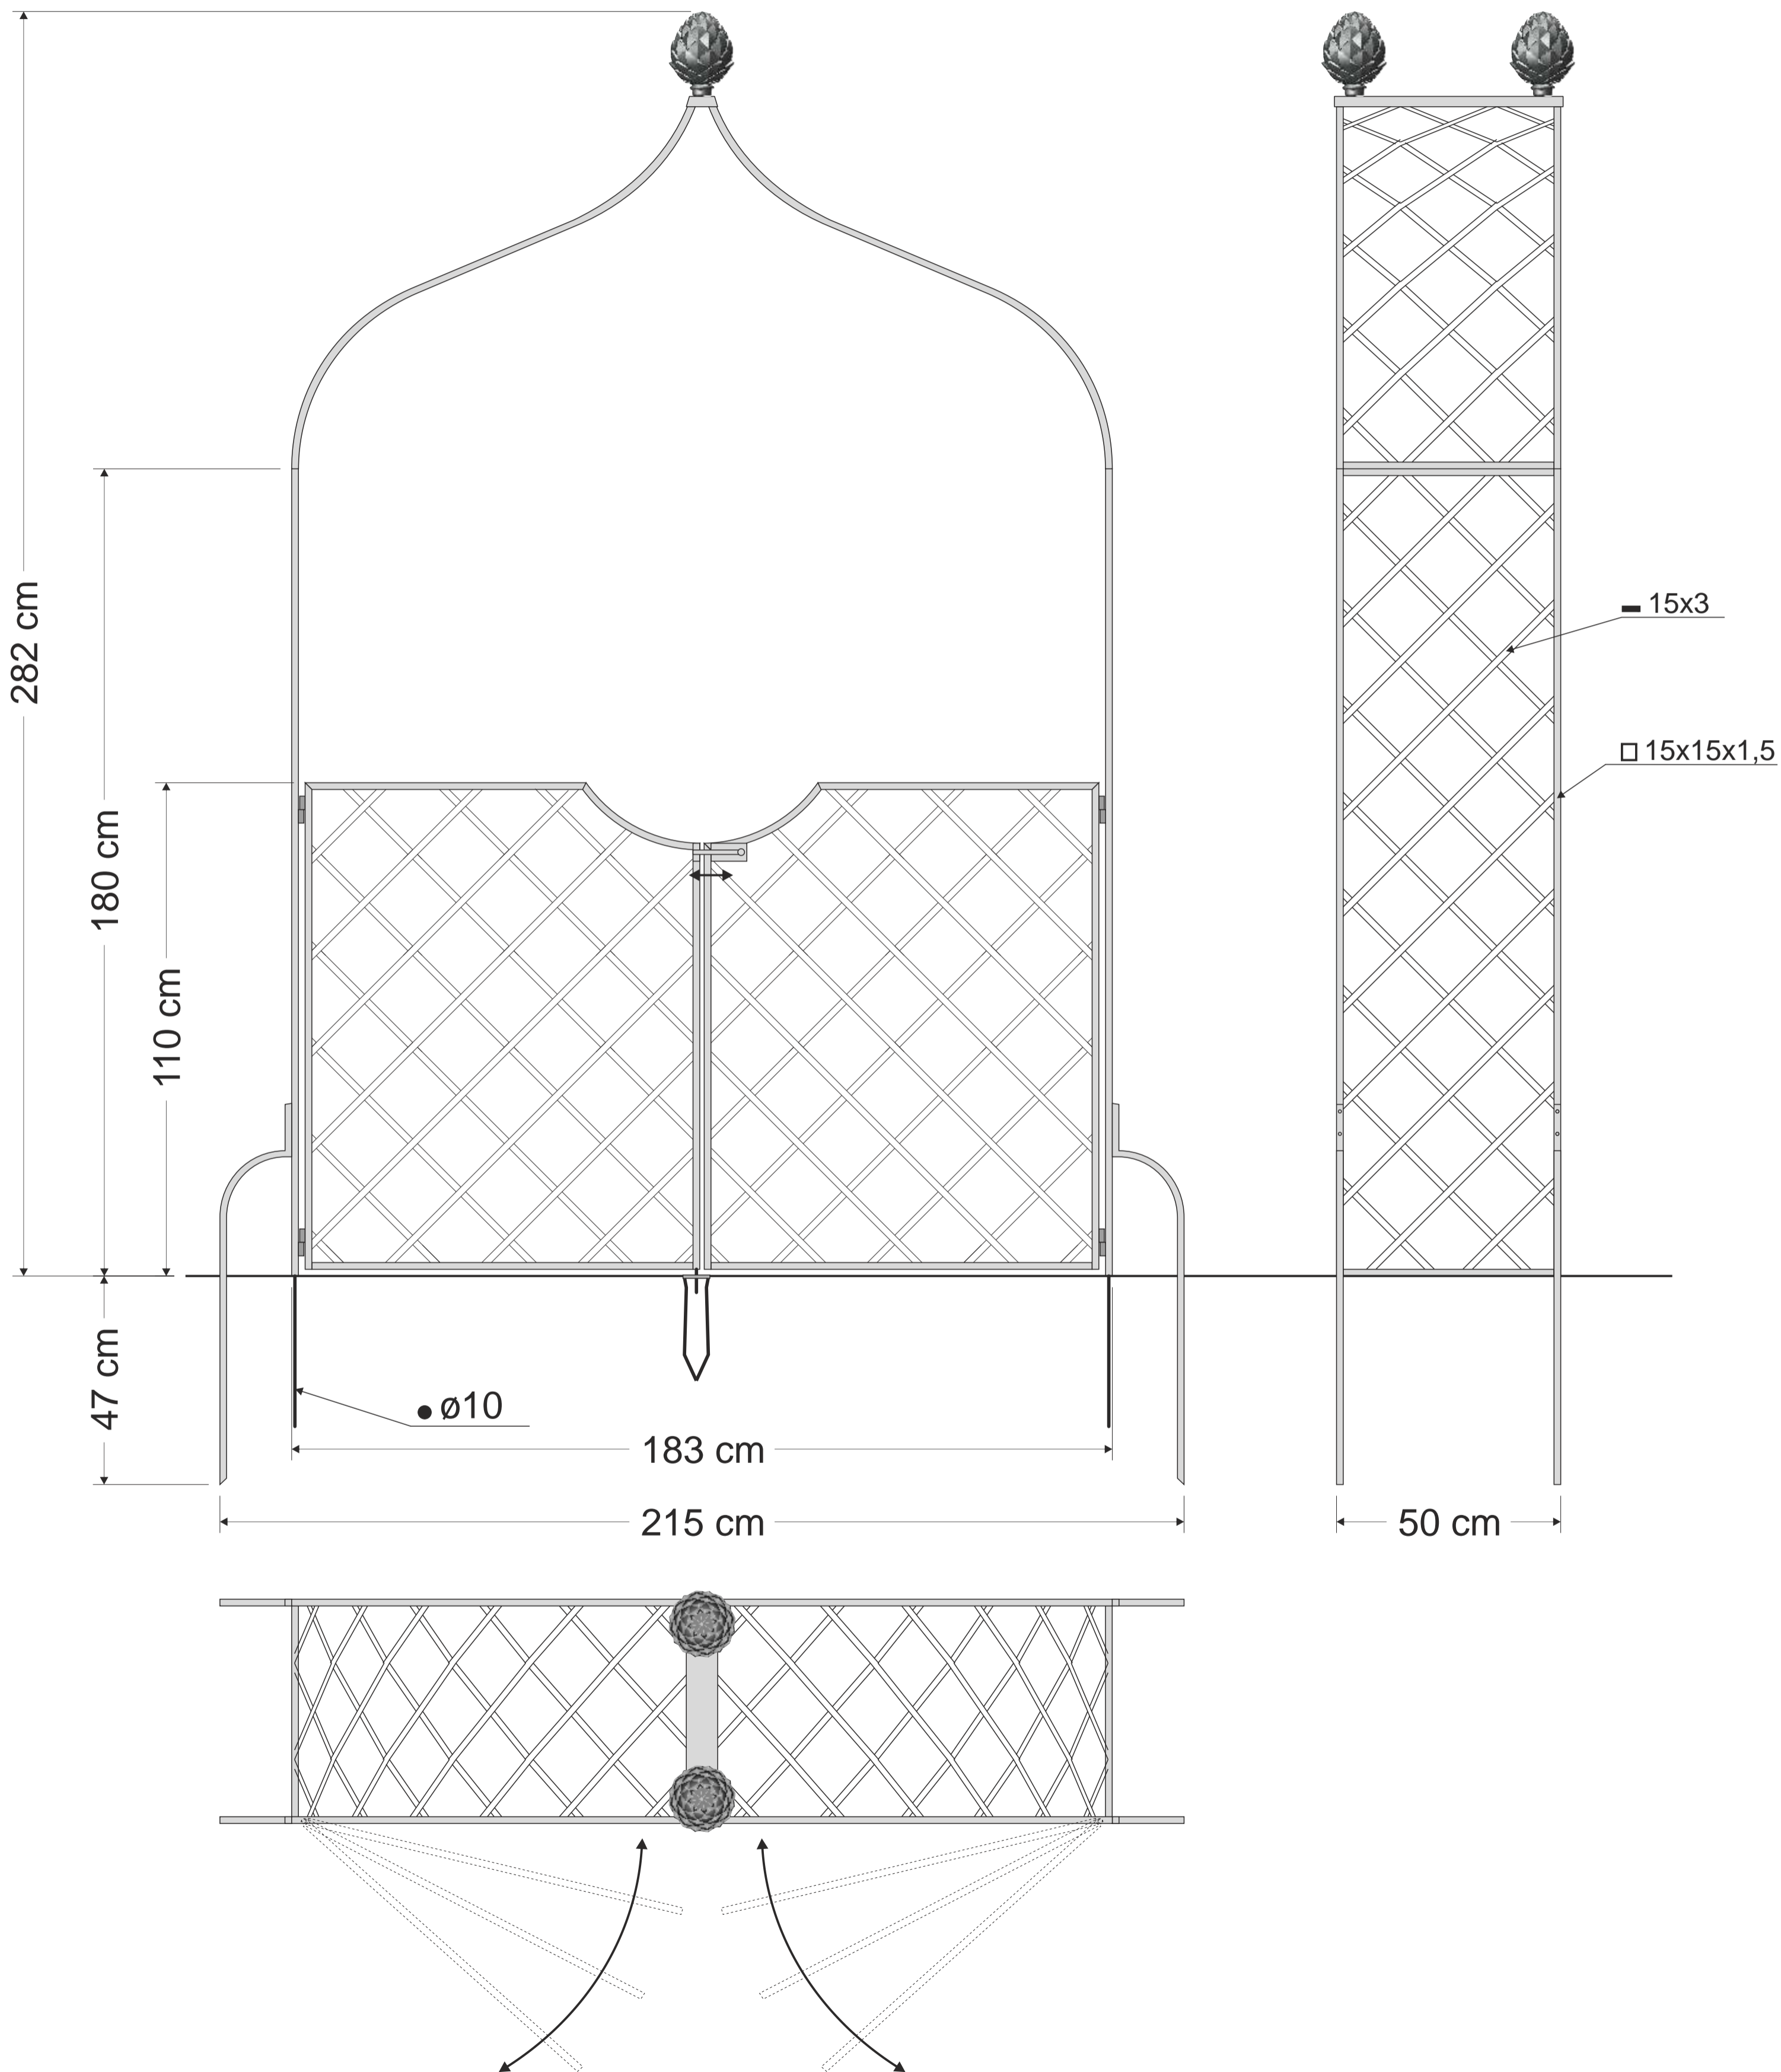

R5-180-VG

central fixing spike (opened)

central fixing spike (closed)

latch

hinge