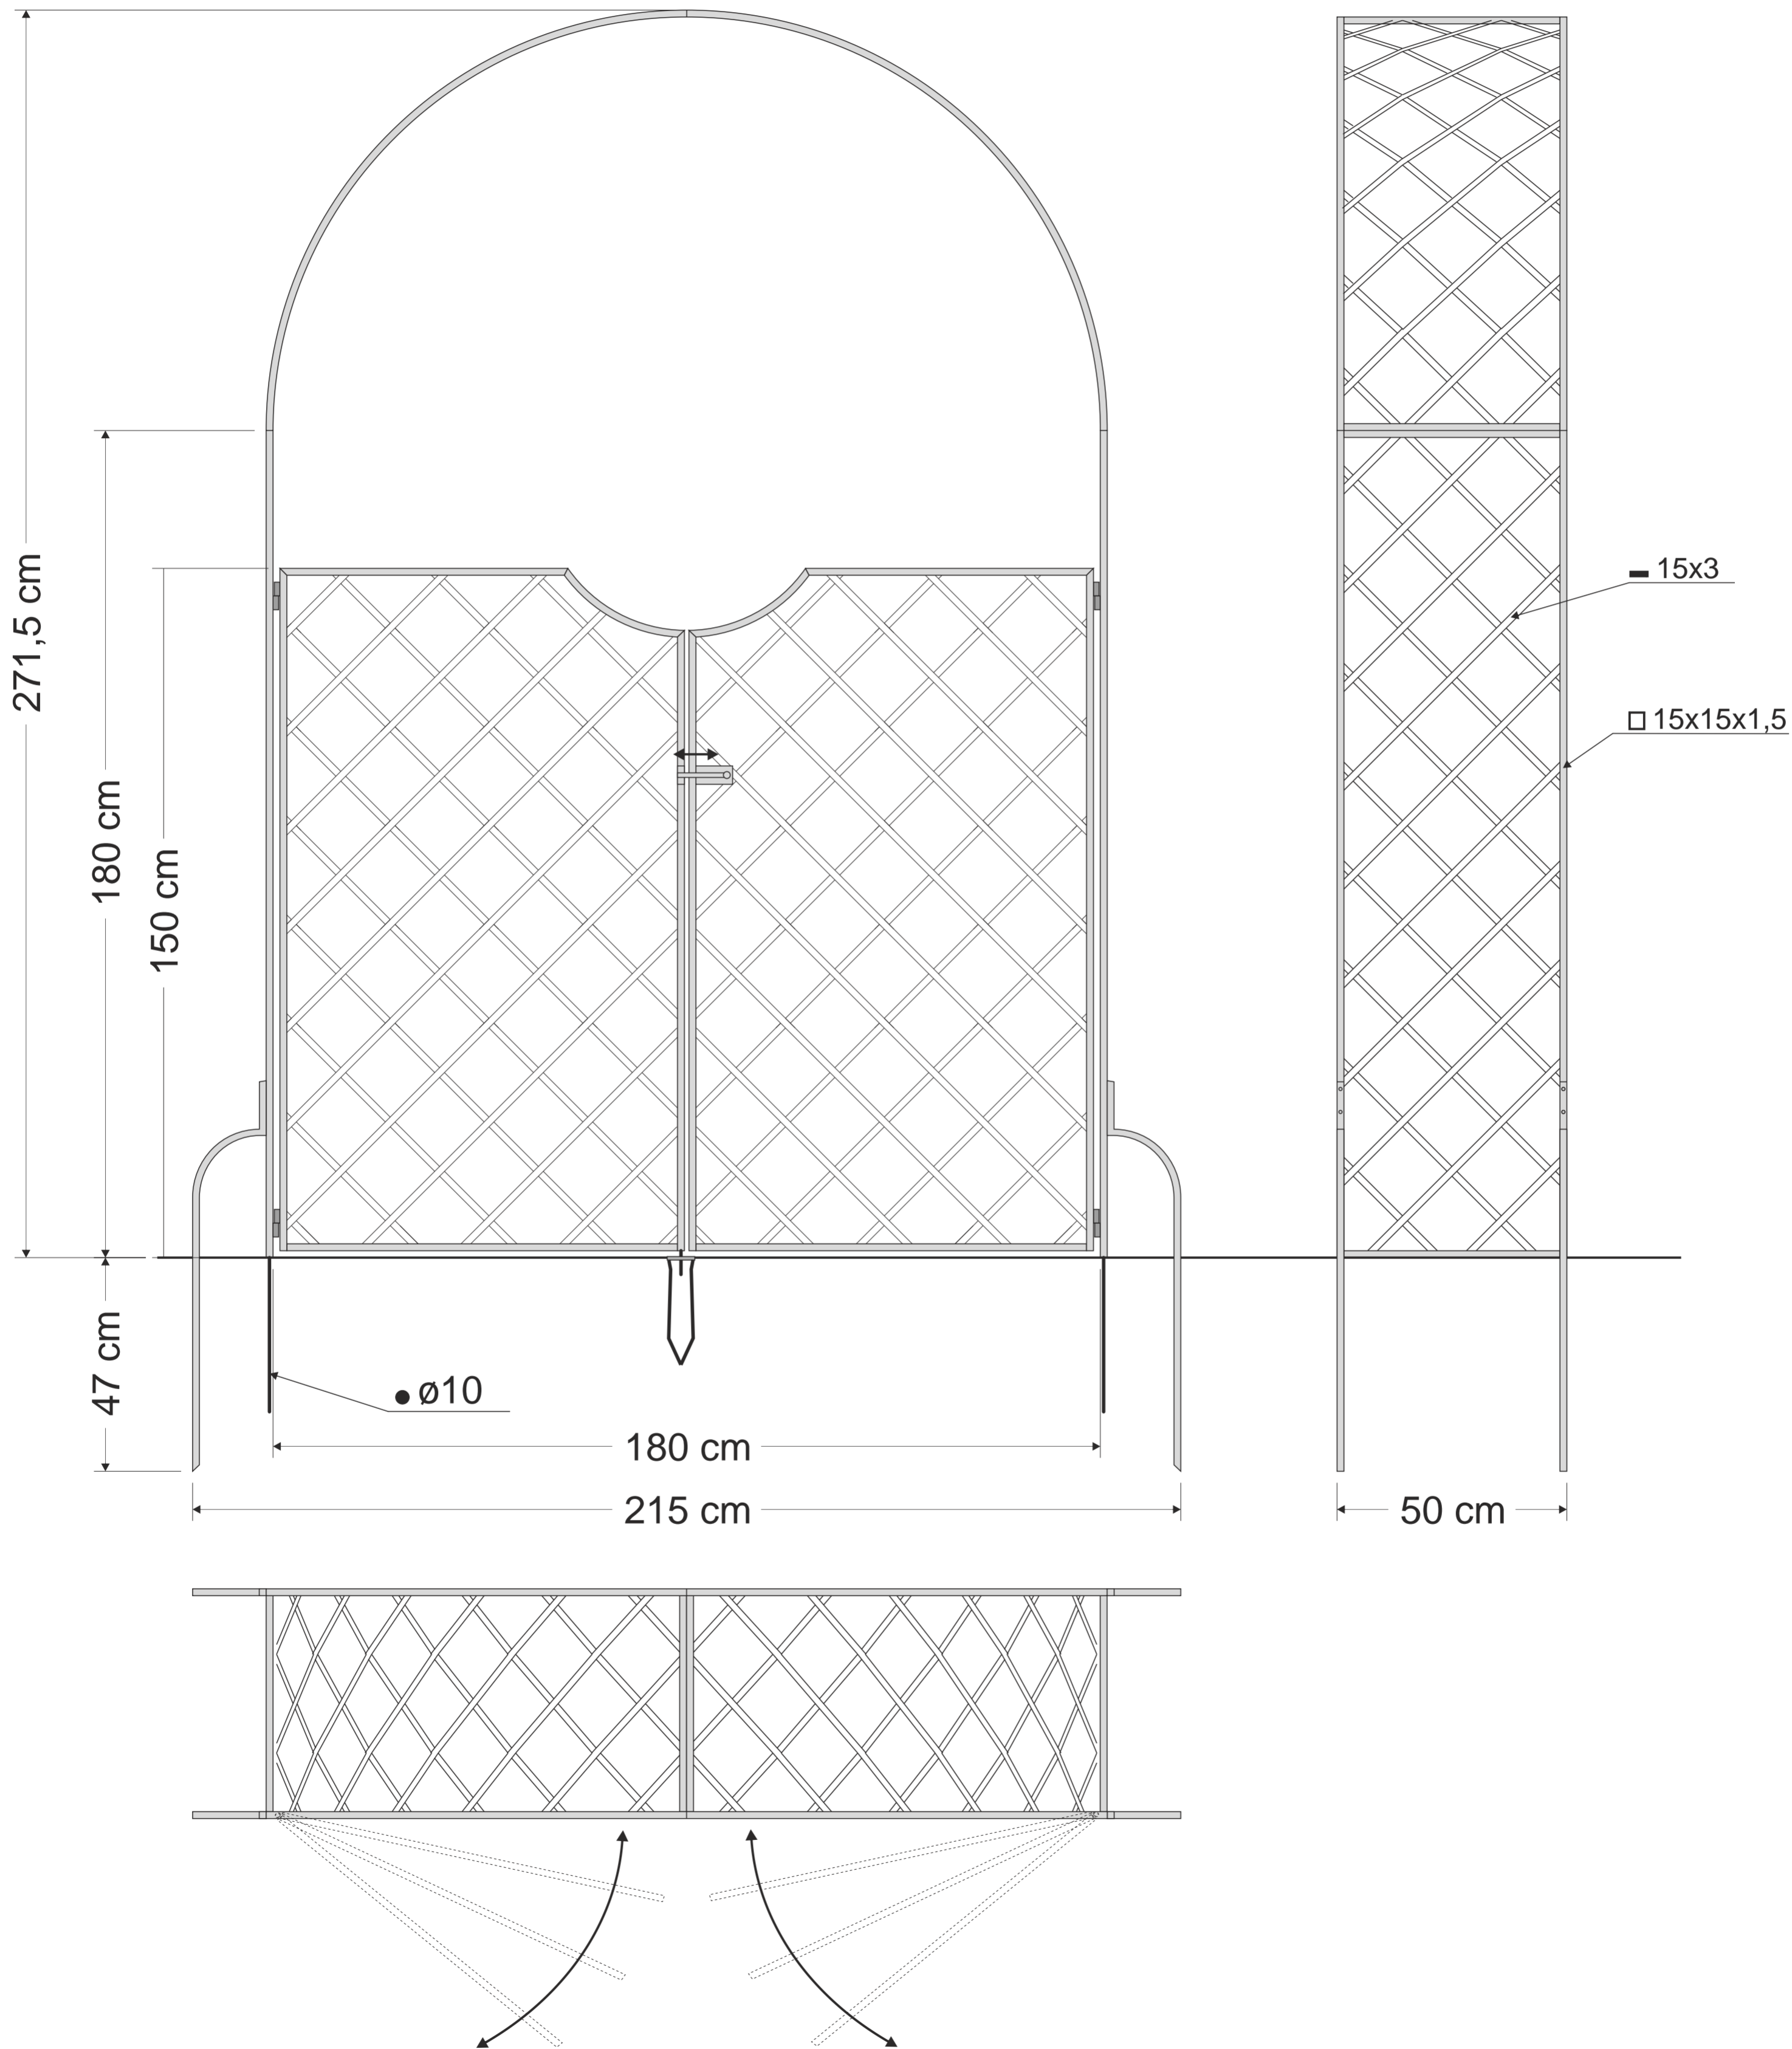

# R5-180-CT

central fixing spike (opened)

central fixing spike (closed)

latch

hinge