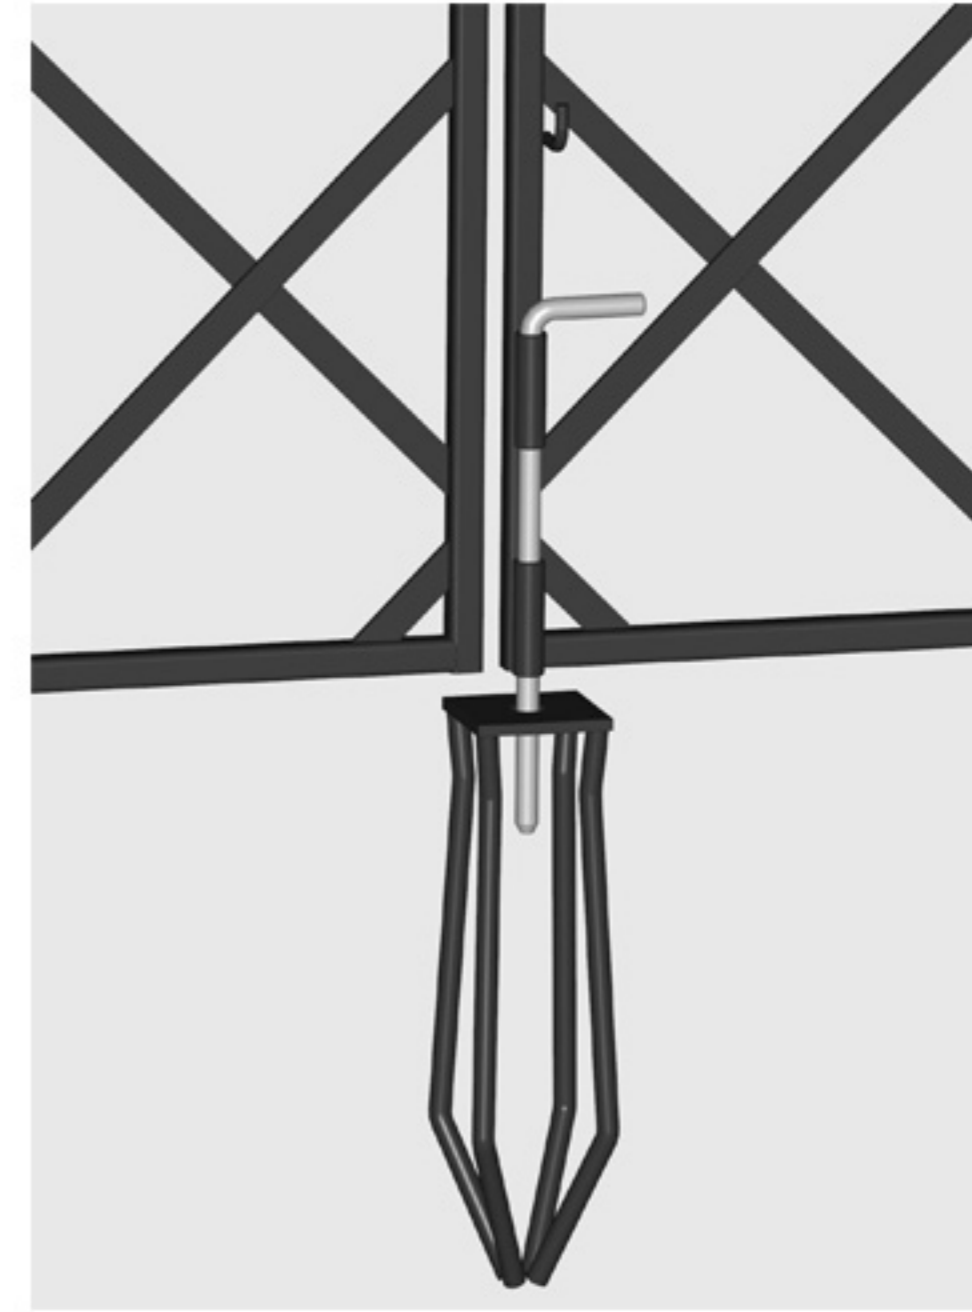

# R5-180-CT

central fixing spike (opened)

central fixing spike (closed)

latch

hinge