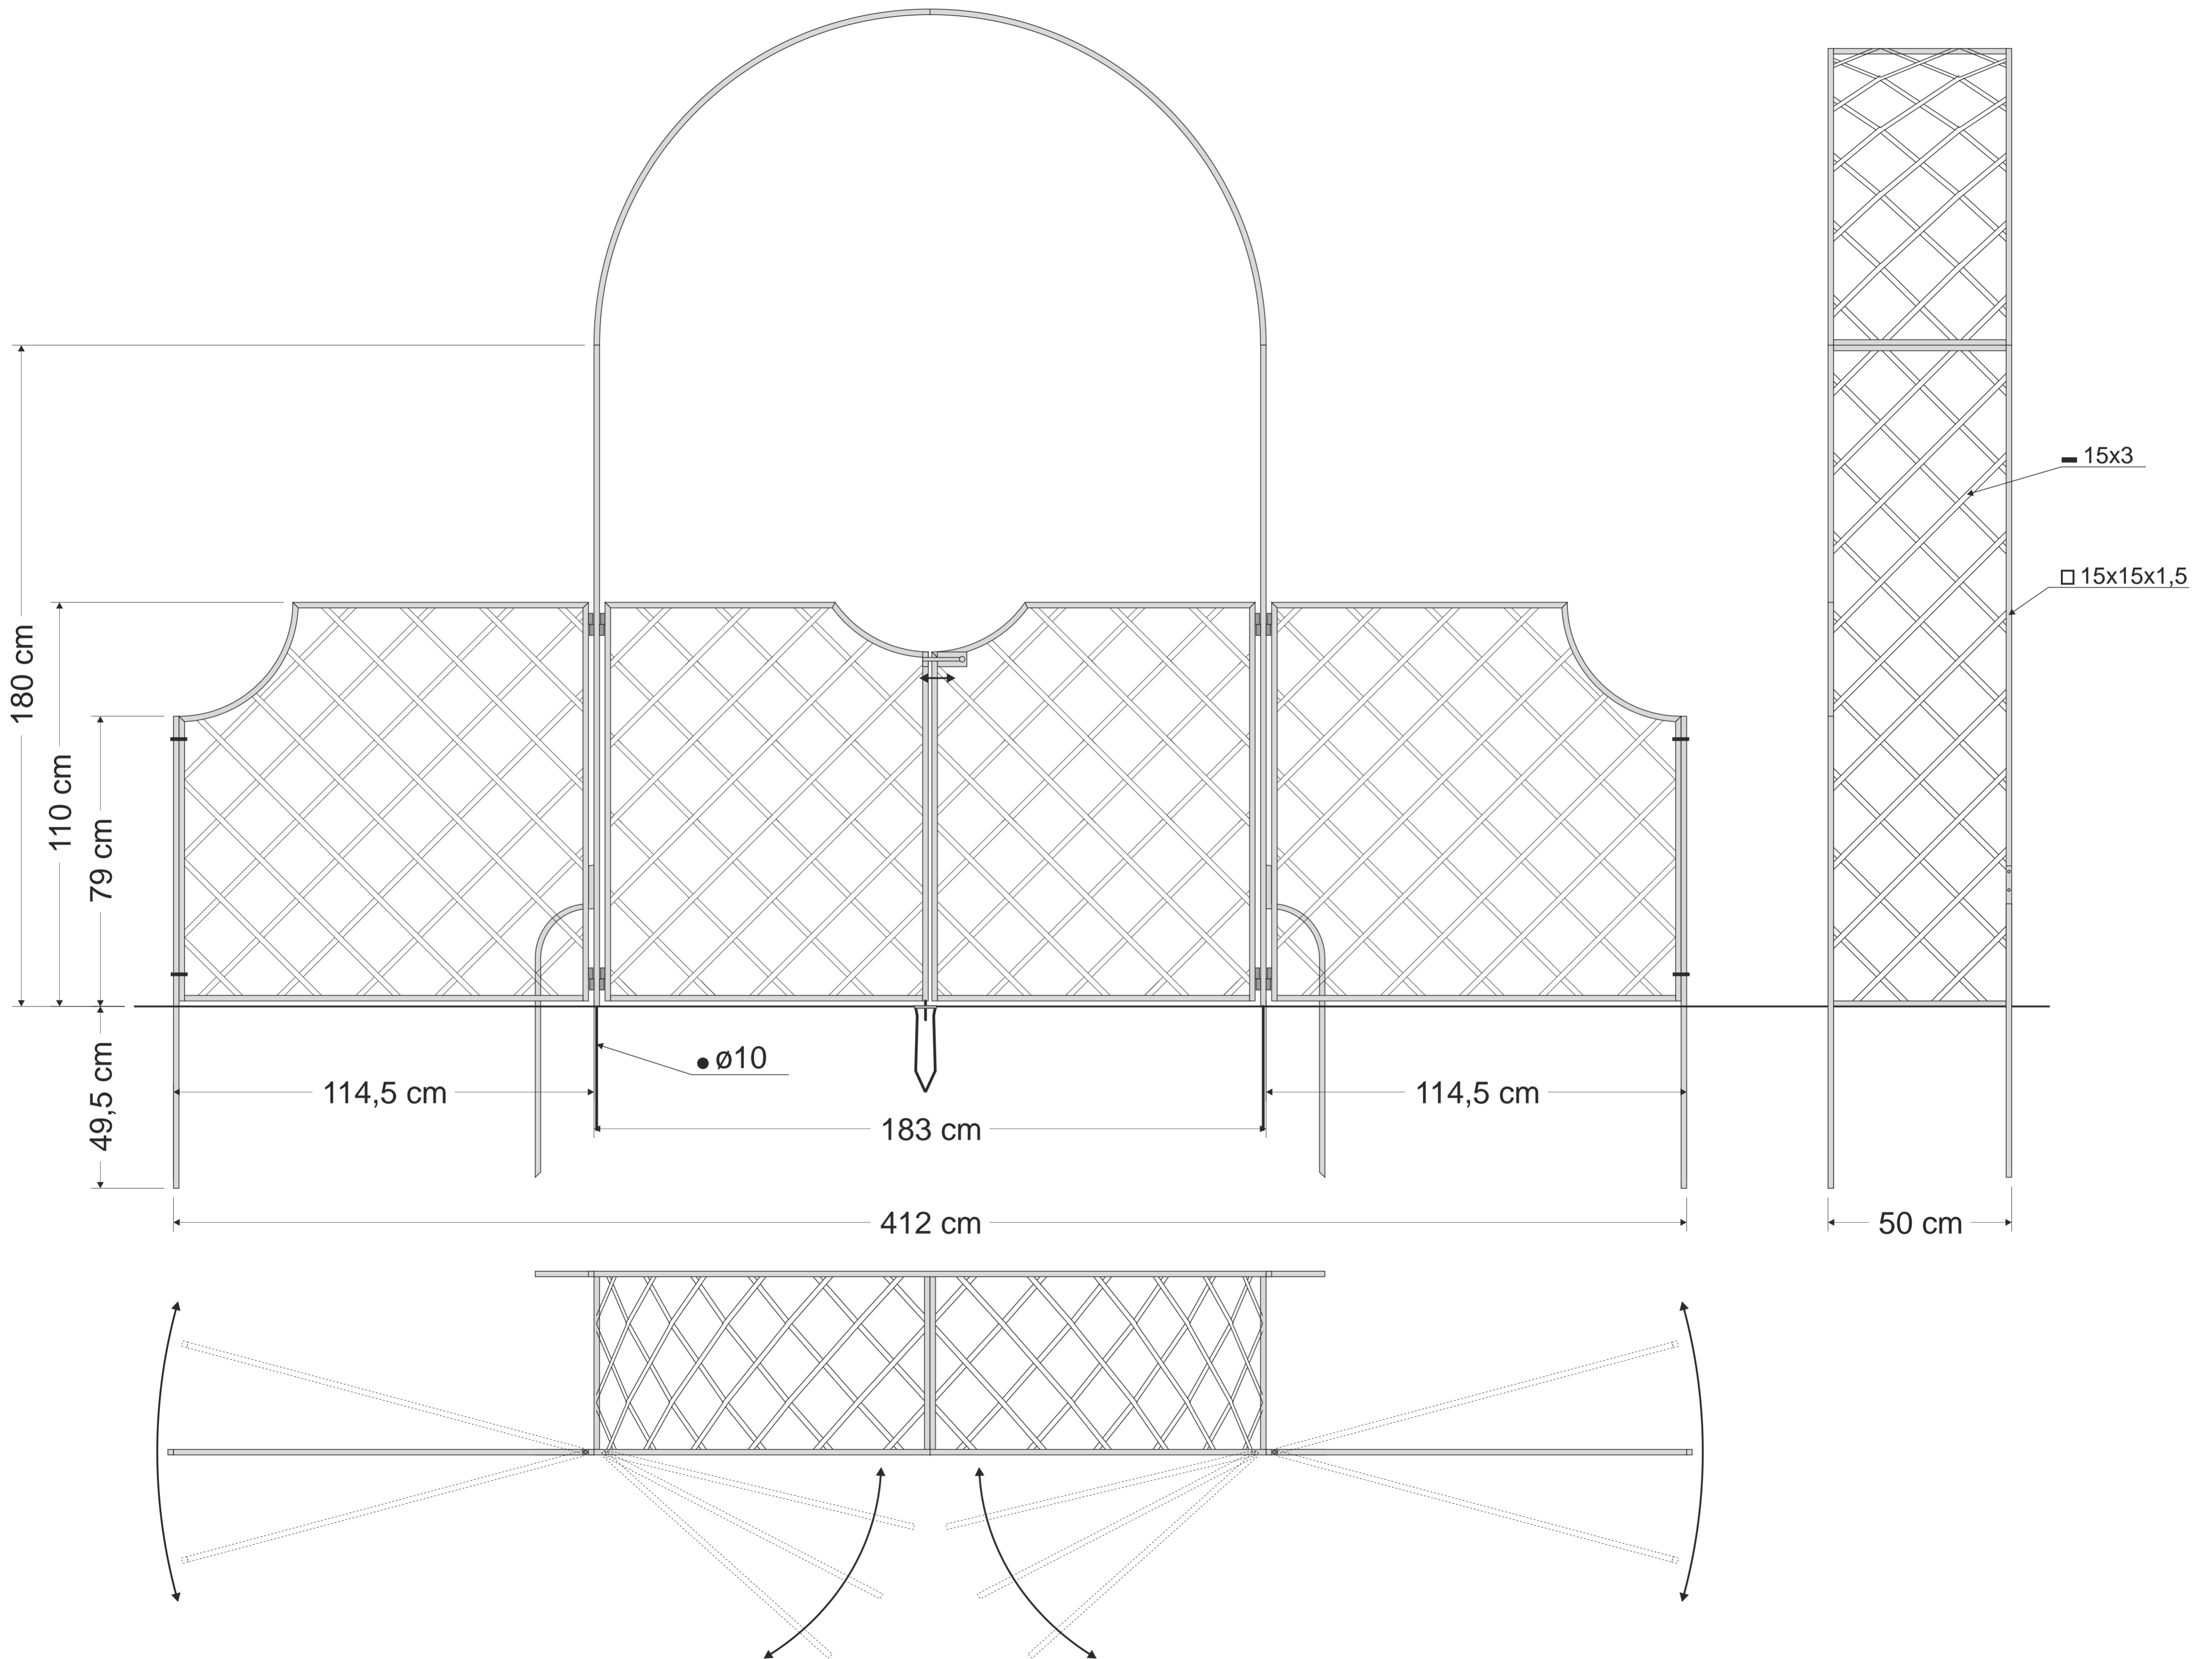

R5-180-CGZ

central fixing spike (opened)

central fixing spike (closed)

latch

hinge