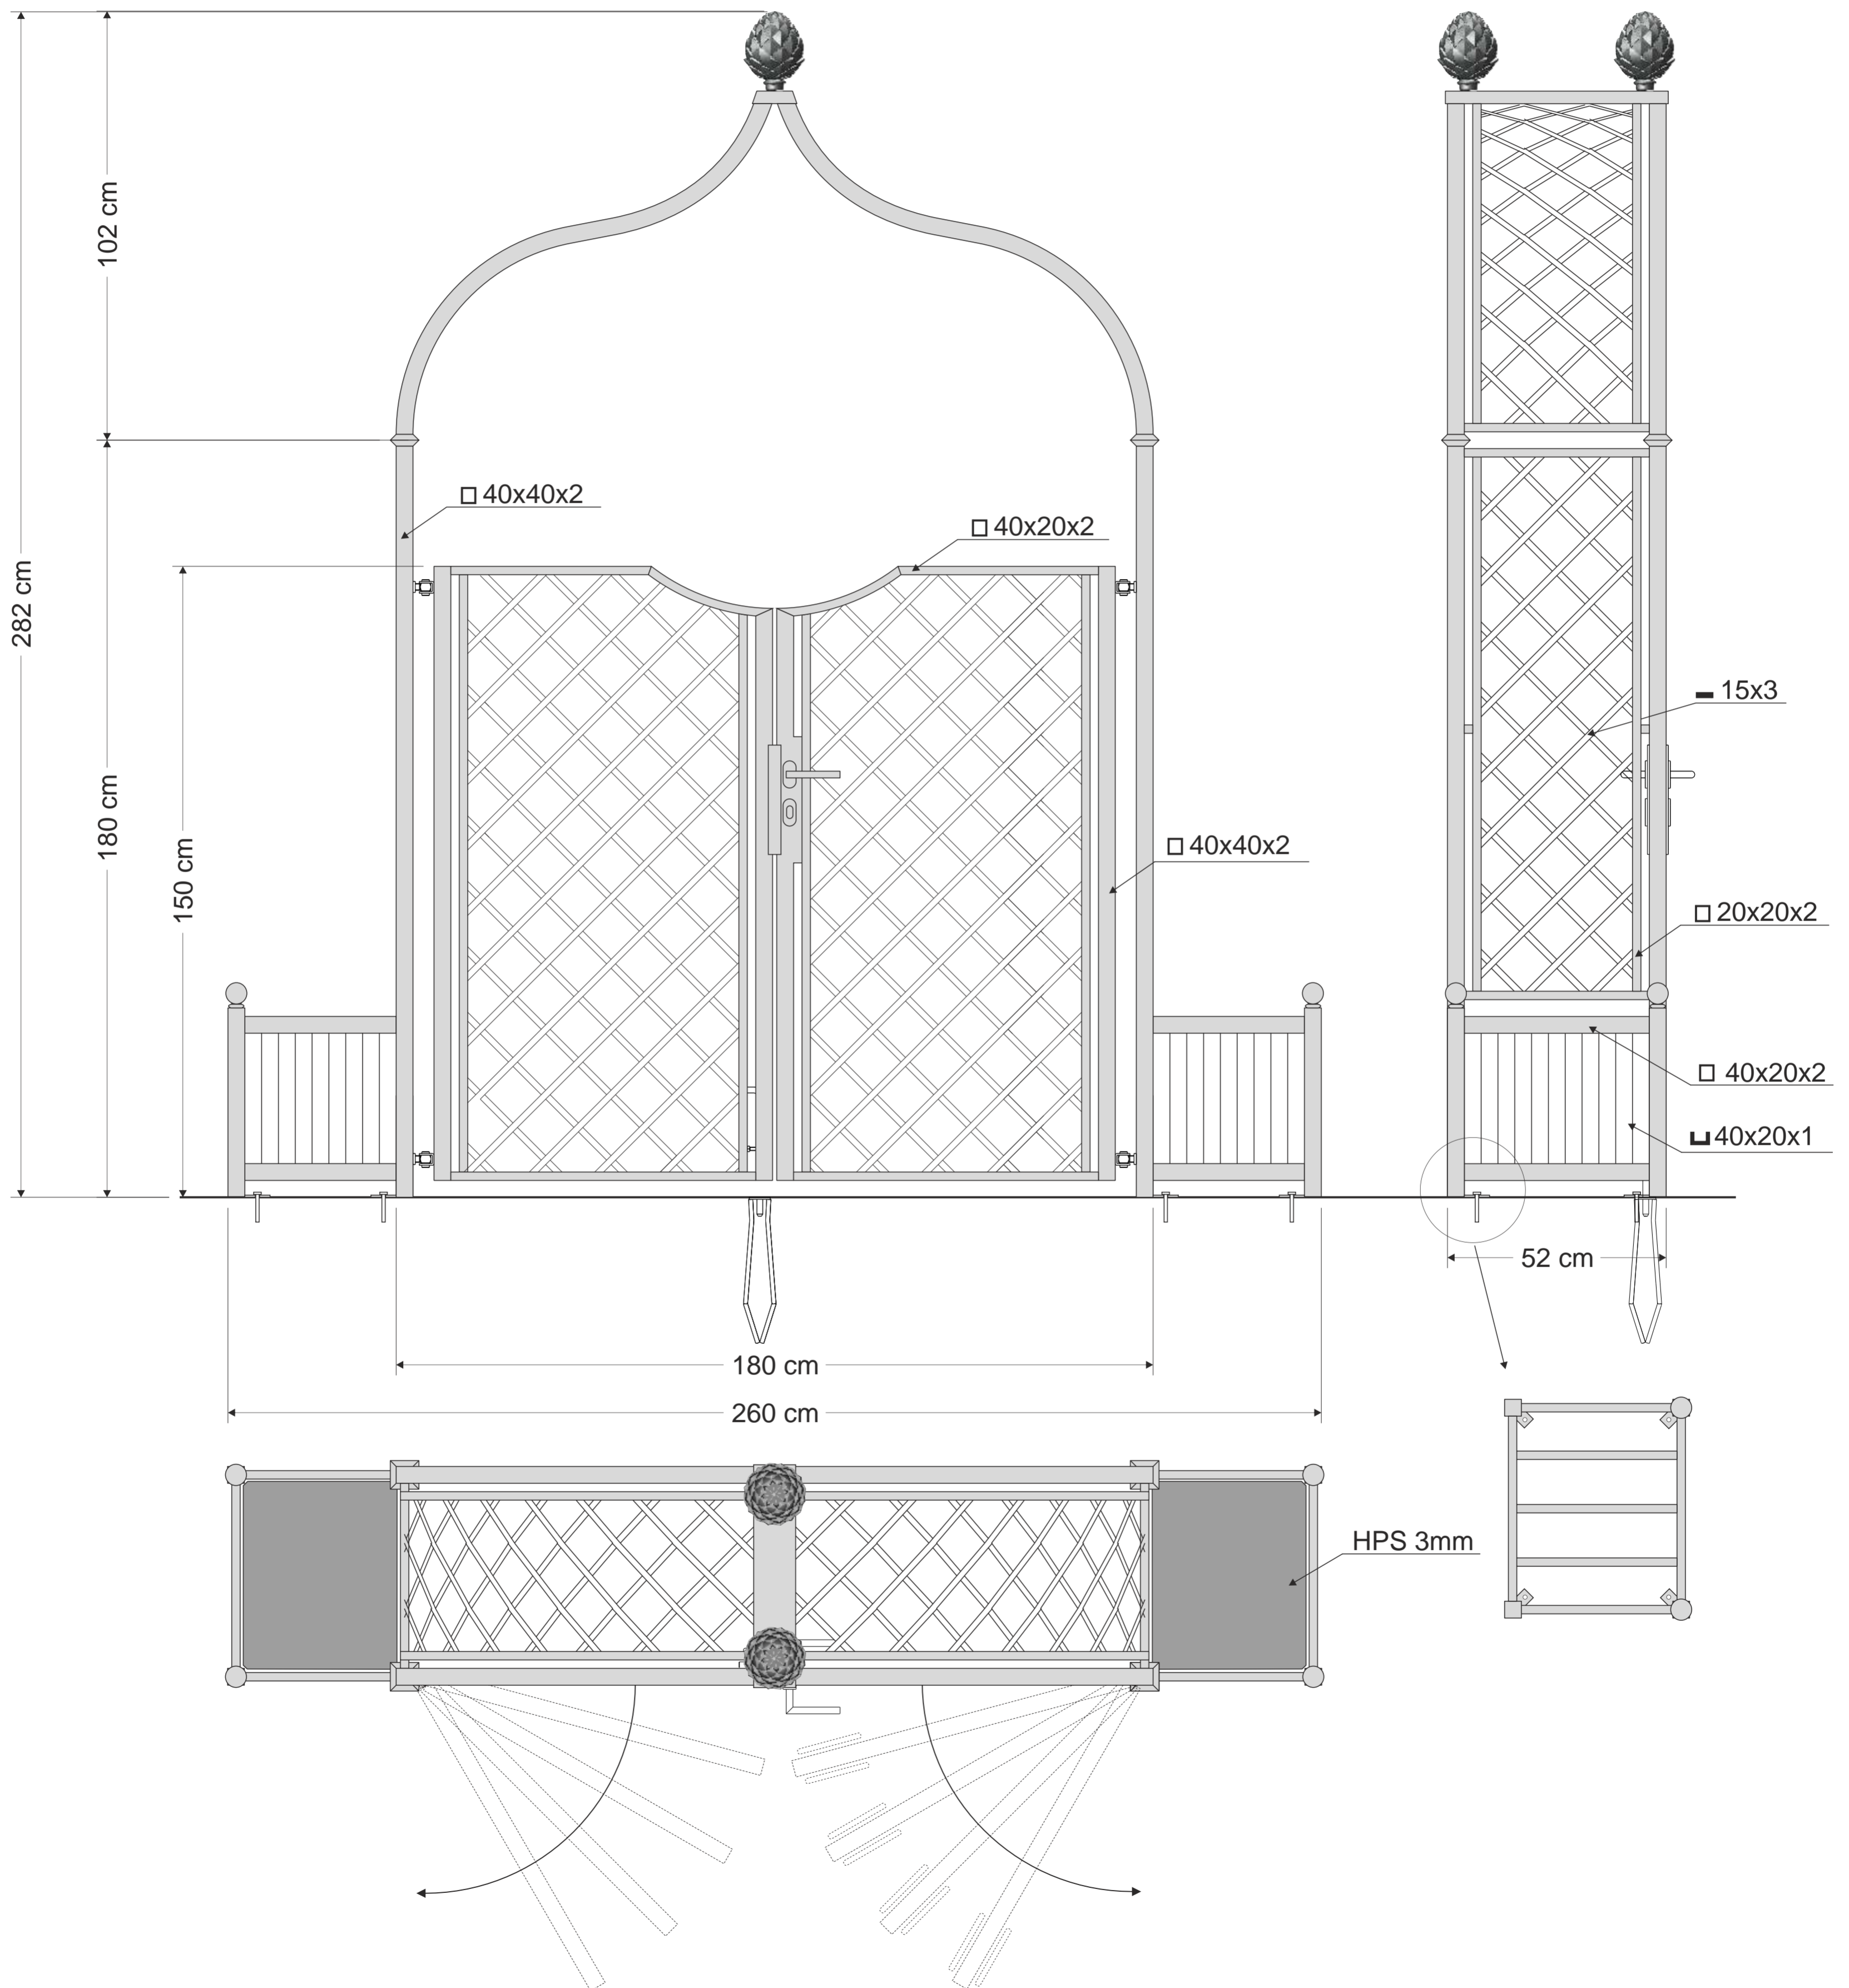

# R5-172-VKT

central fixing spike (opened)

central fixing spike (closed)

handle

hinge

Stainless steel handle - 3 keys supplied