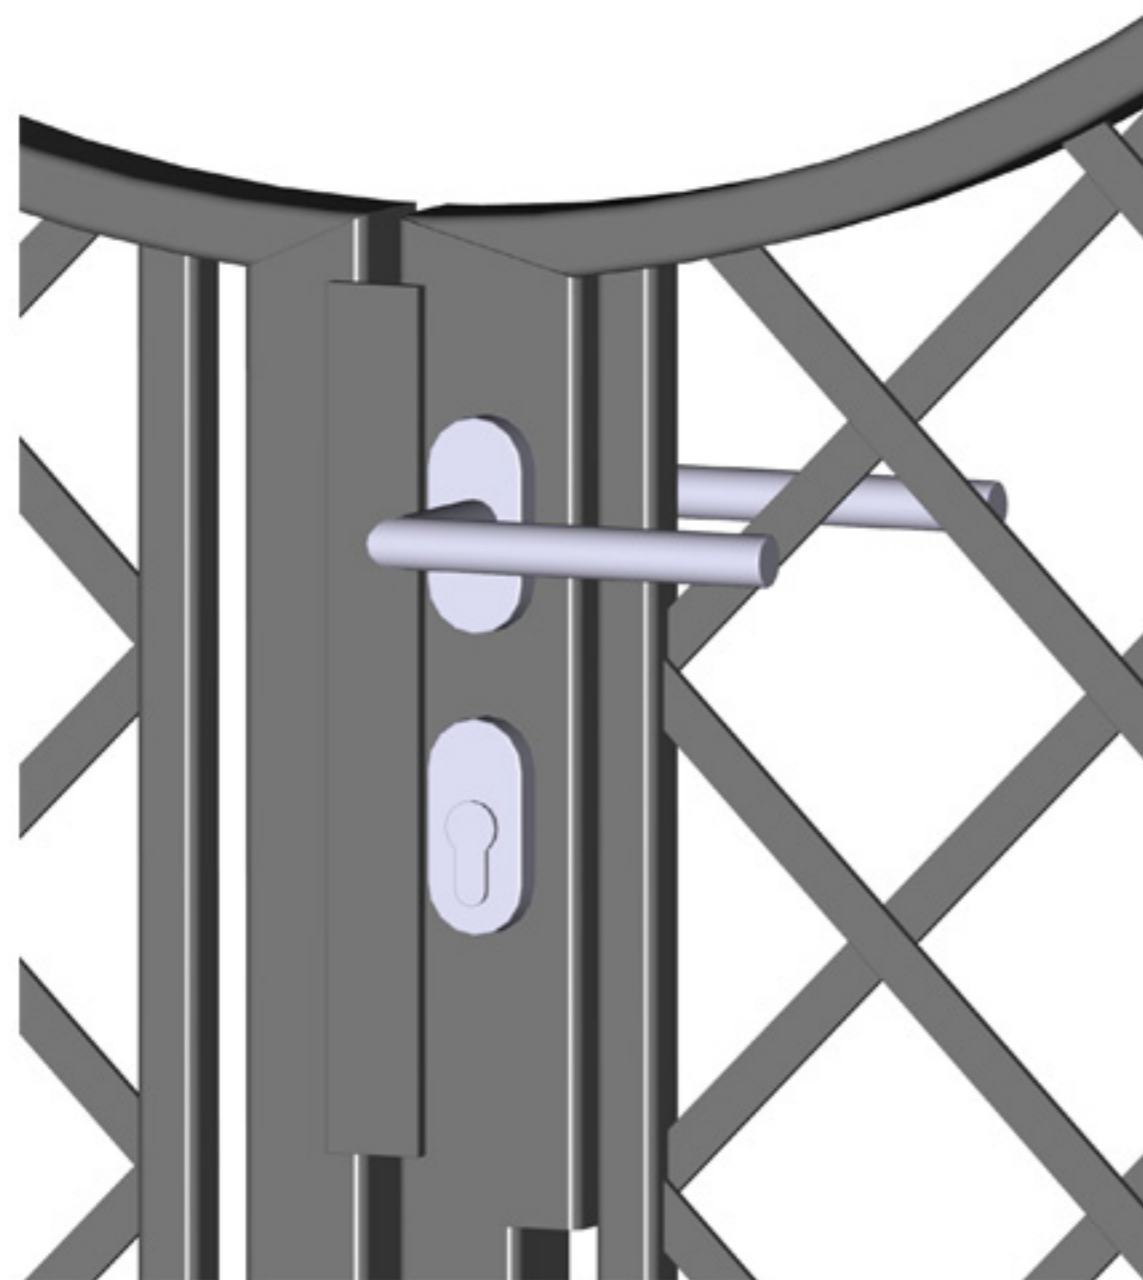

# R5-172-VKT

central fixing spike (opened)

central fixing spike (closed)

handle

hinge

Stainless steel handle - 3 keys supplied