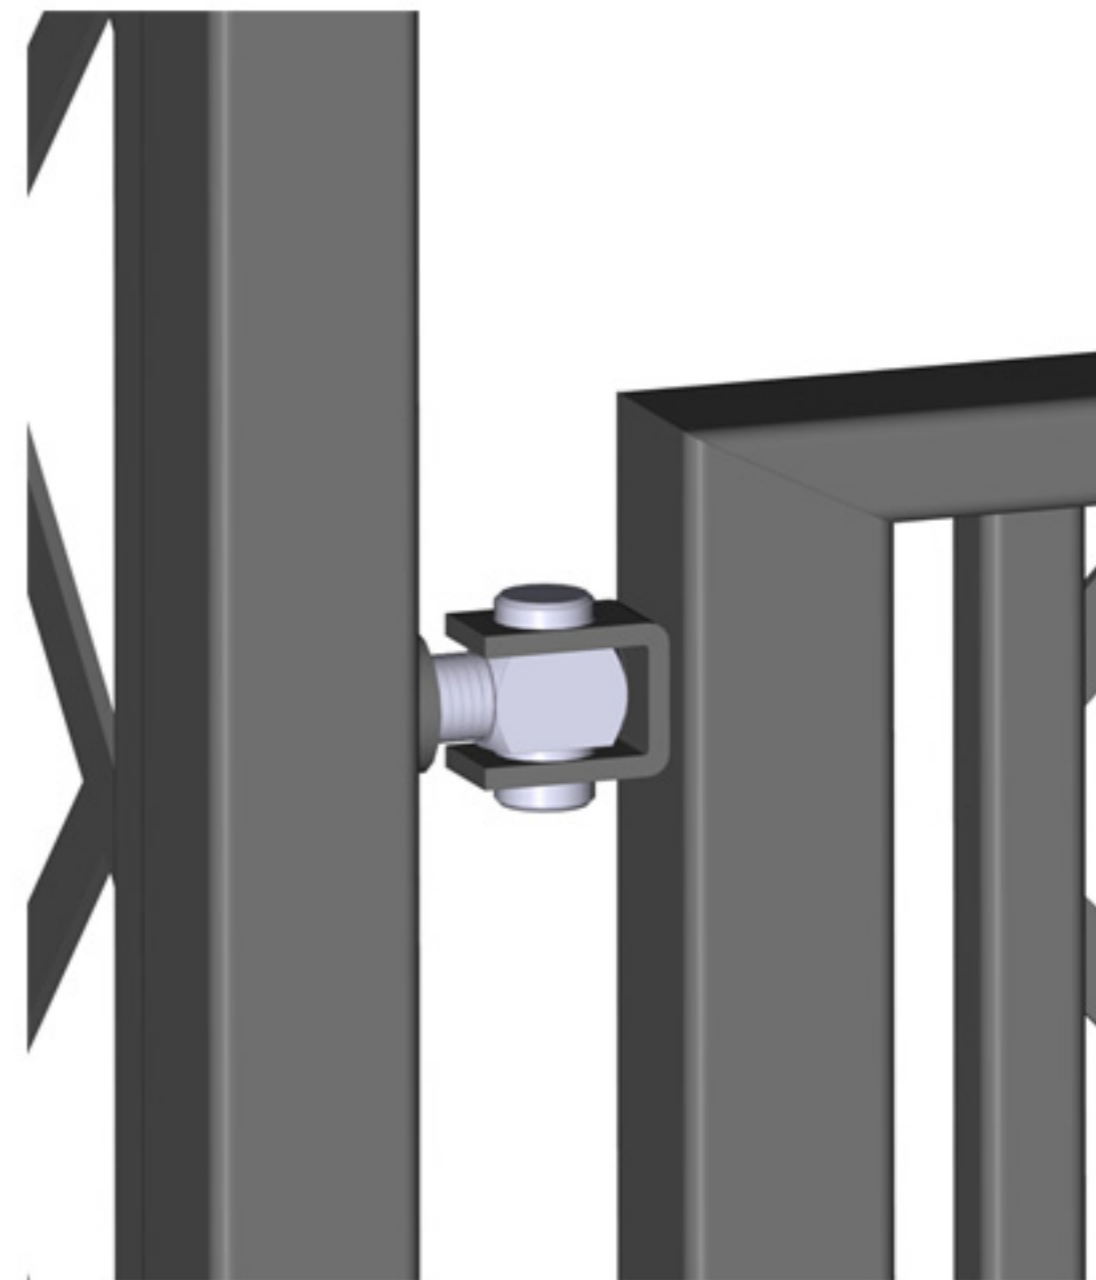

# R5-172-VKT

central fixing spike (opened)

central fixing spike (closed)

handle

hinge

Stainless steel handle - 3 keys supplied