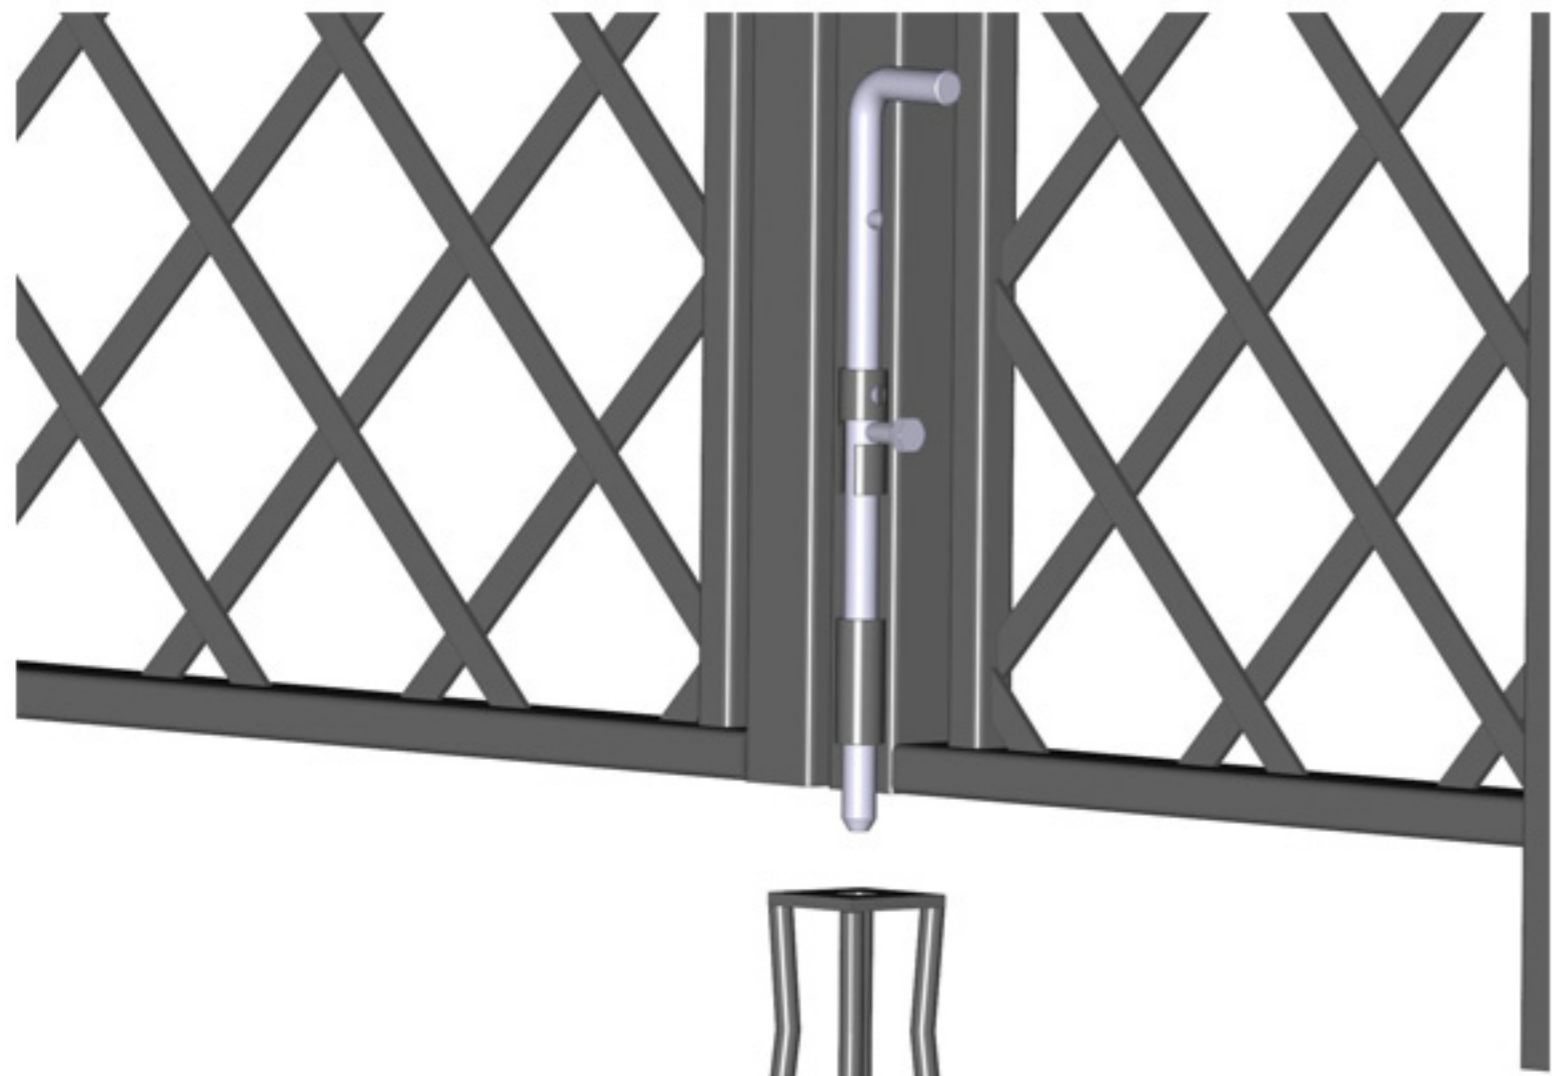

# R5-172-VKT

central fixing spike (opened)

central fixing spike (closed)

handle

hinge

Stainless steel handle - 3 keys supplied