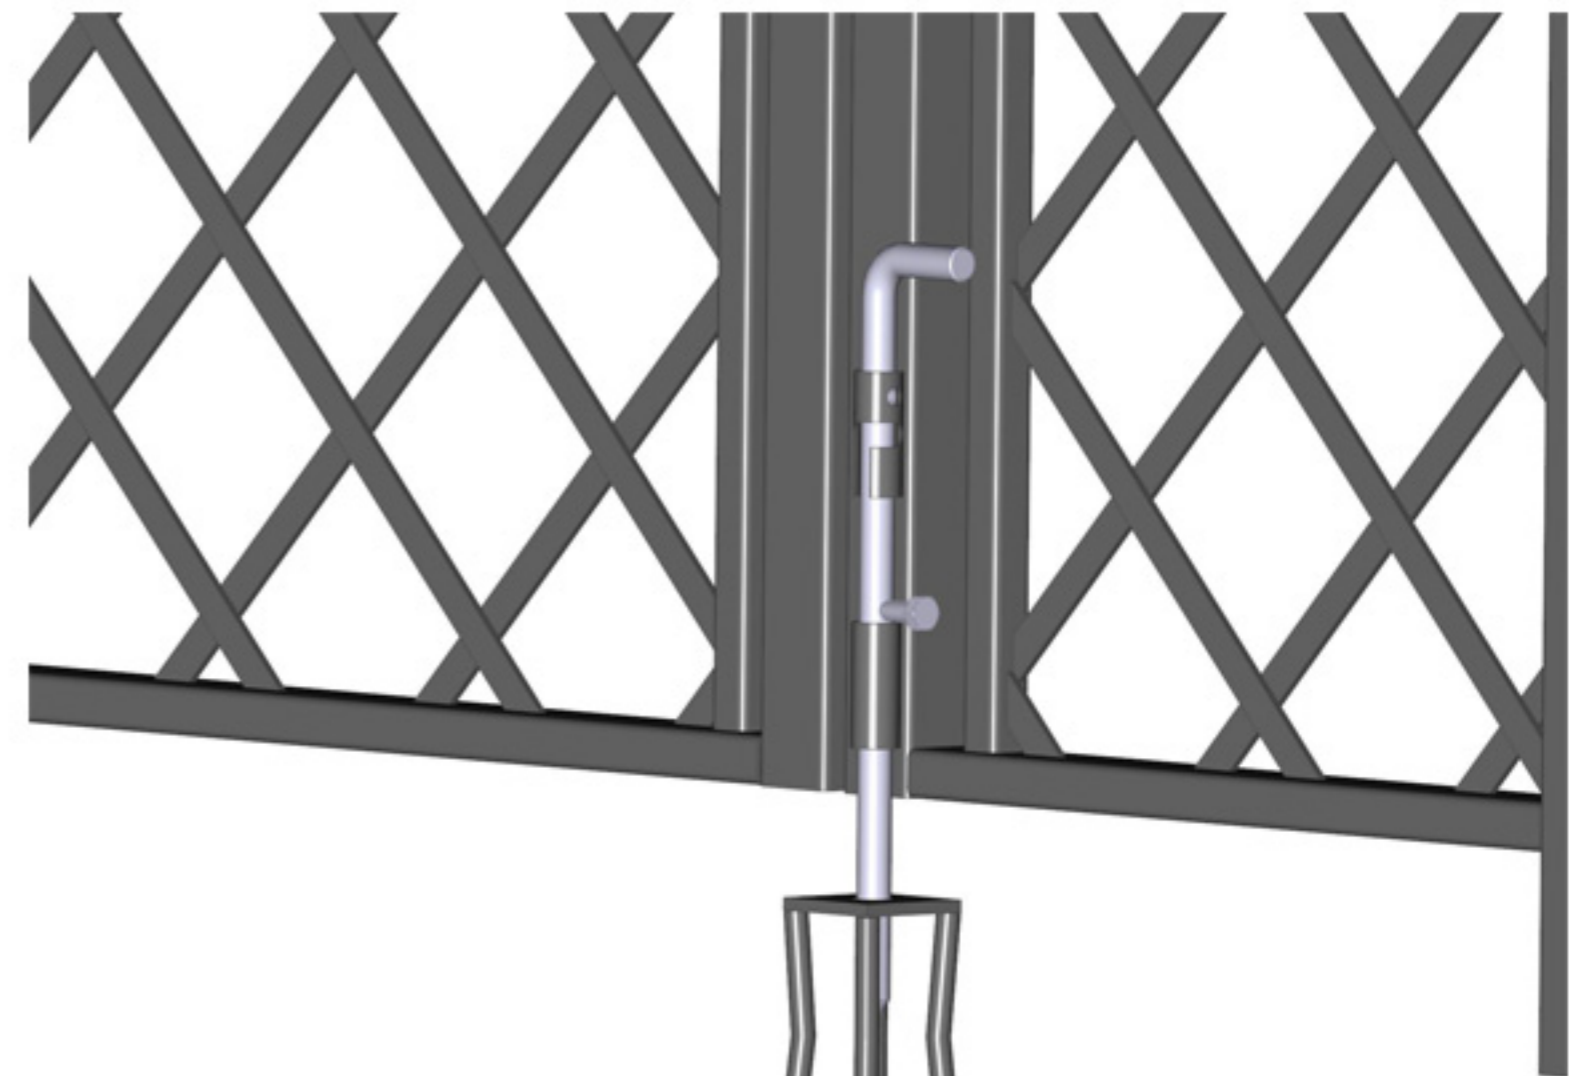

# R5-172-VKT

central fixing spike (opened)

central fixing spike (closed)

handle

hinge

Stainless steel handle - 3 keys supplied