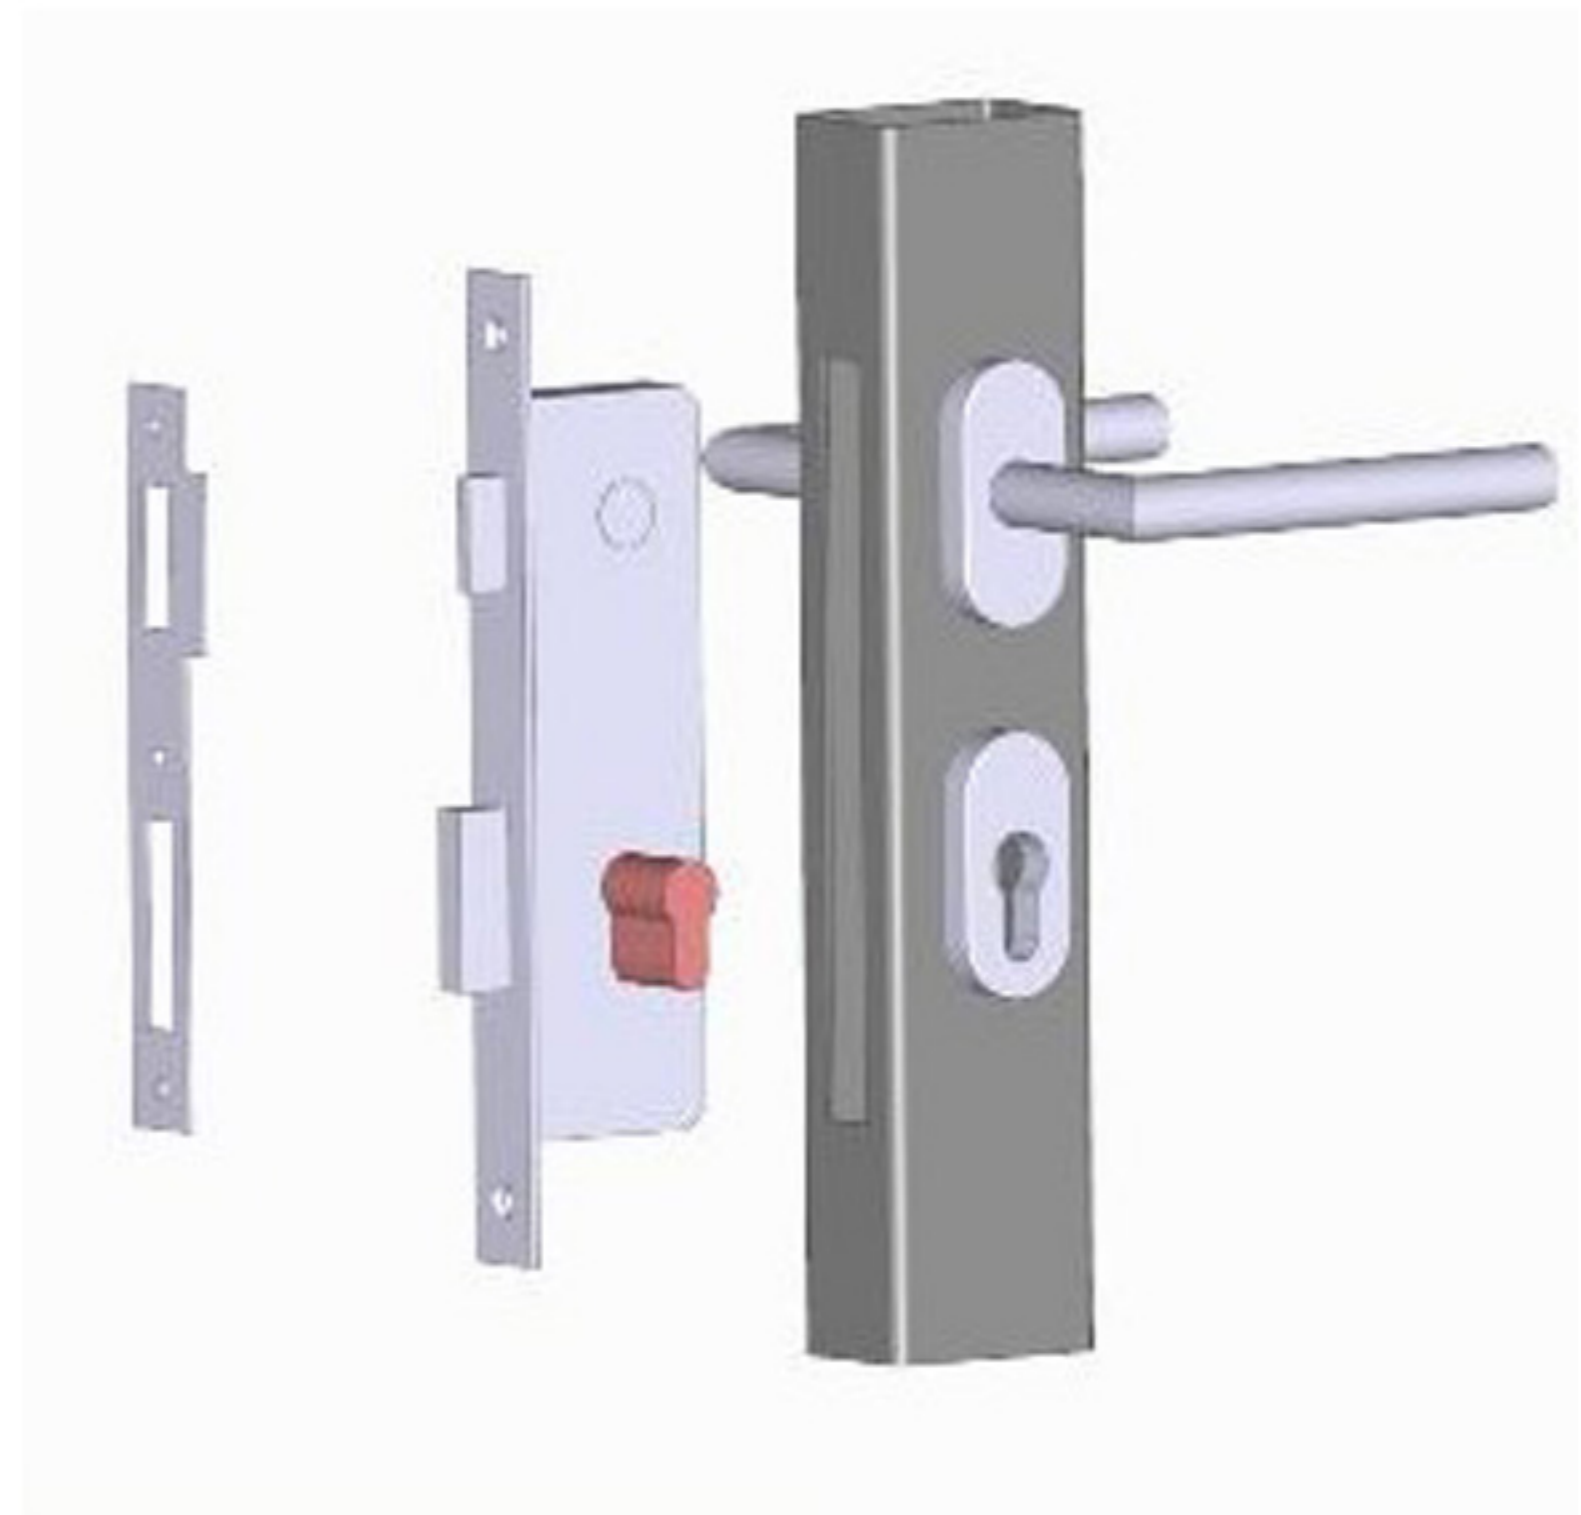

# R5-172-VKT

central fixing spike (opened)

central fixing spike (closed)

handle

hinge

Stainless steel handle - 3 keys supplied