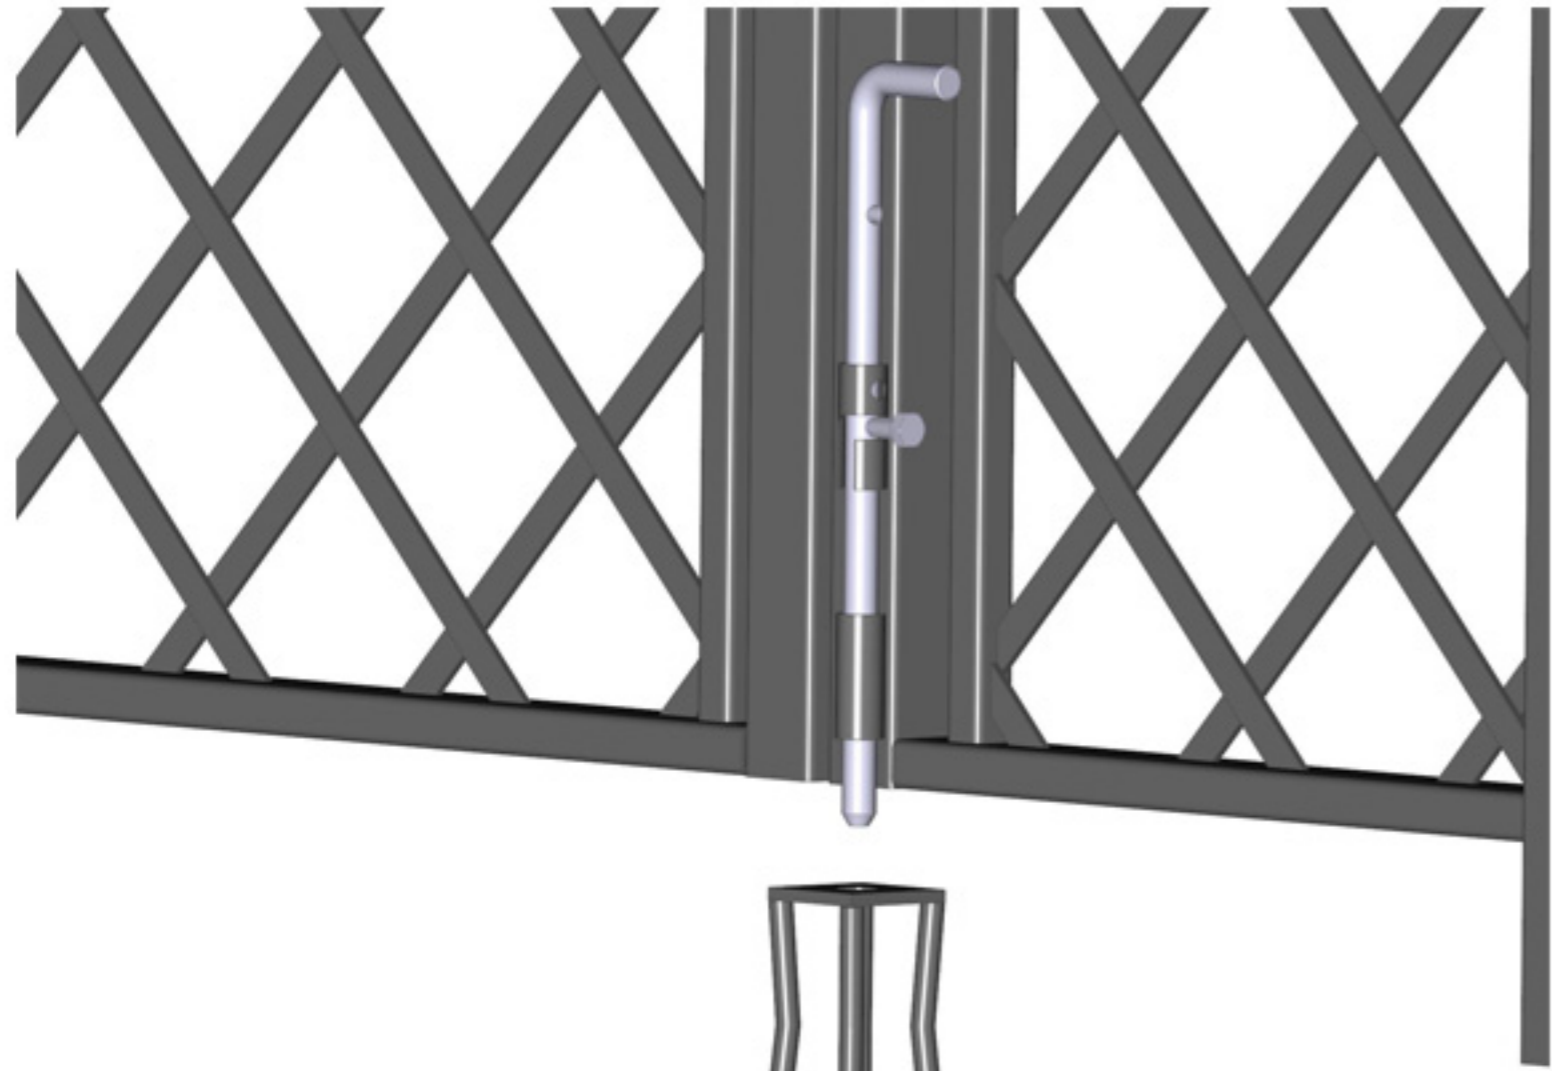

R5-172-CKT

central fixing spike (opened)

central fixing spike (closed)

handle

hinge

Stainless steel handle - 3 keys supplied