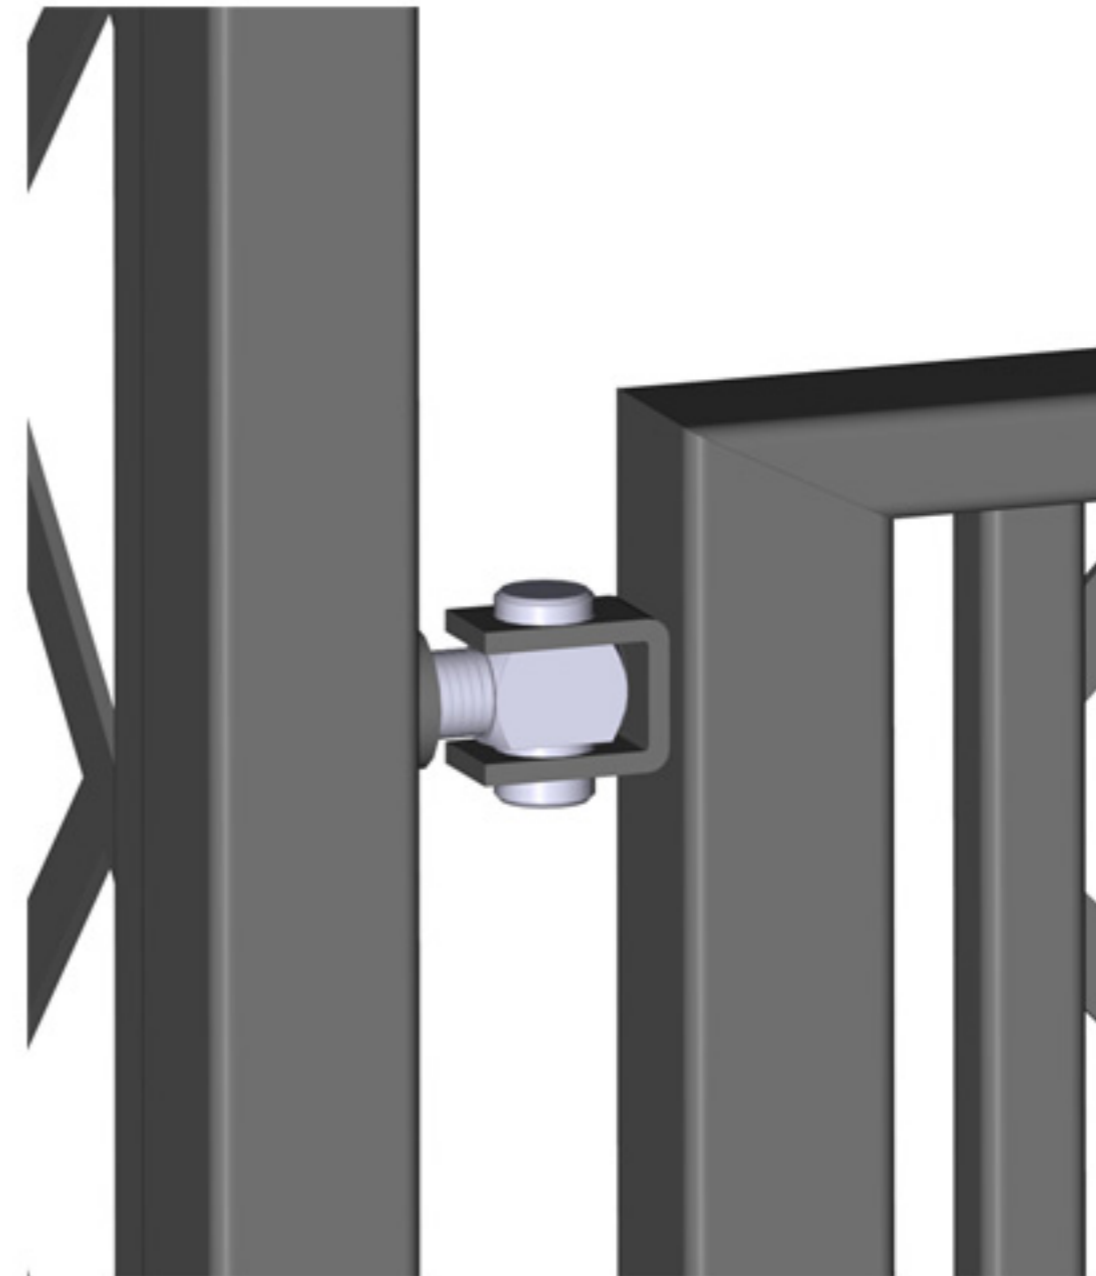

R5-172-CKT

central fixing spike (opened)

central fixing spike (closed)

handle

hinge

Stainless steel handle - 3 keys supplied