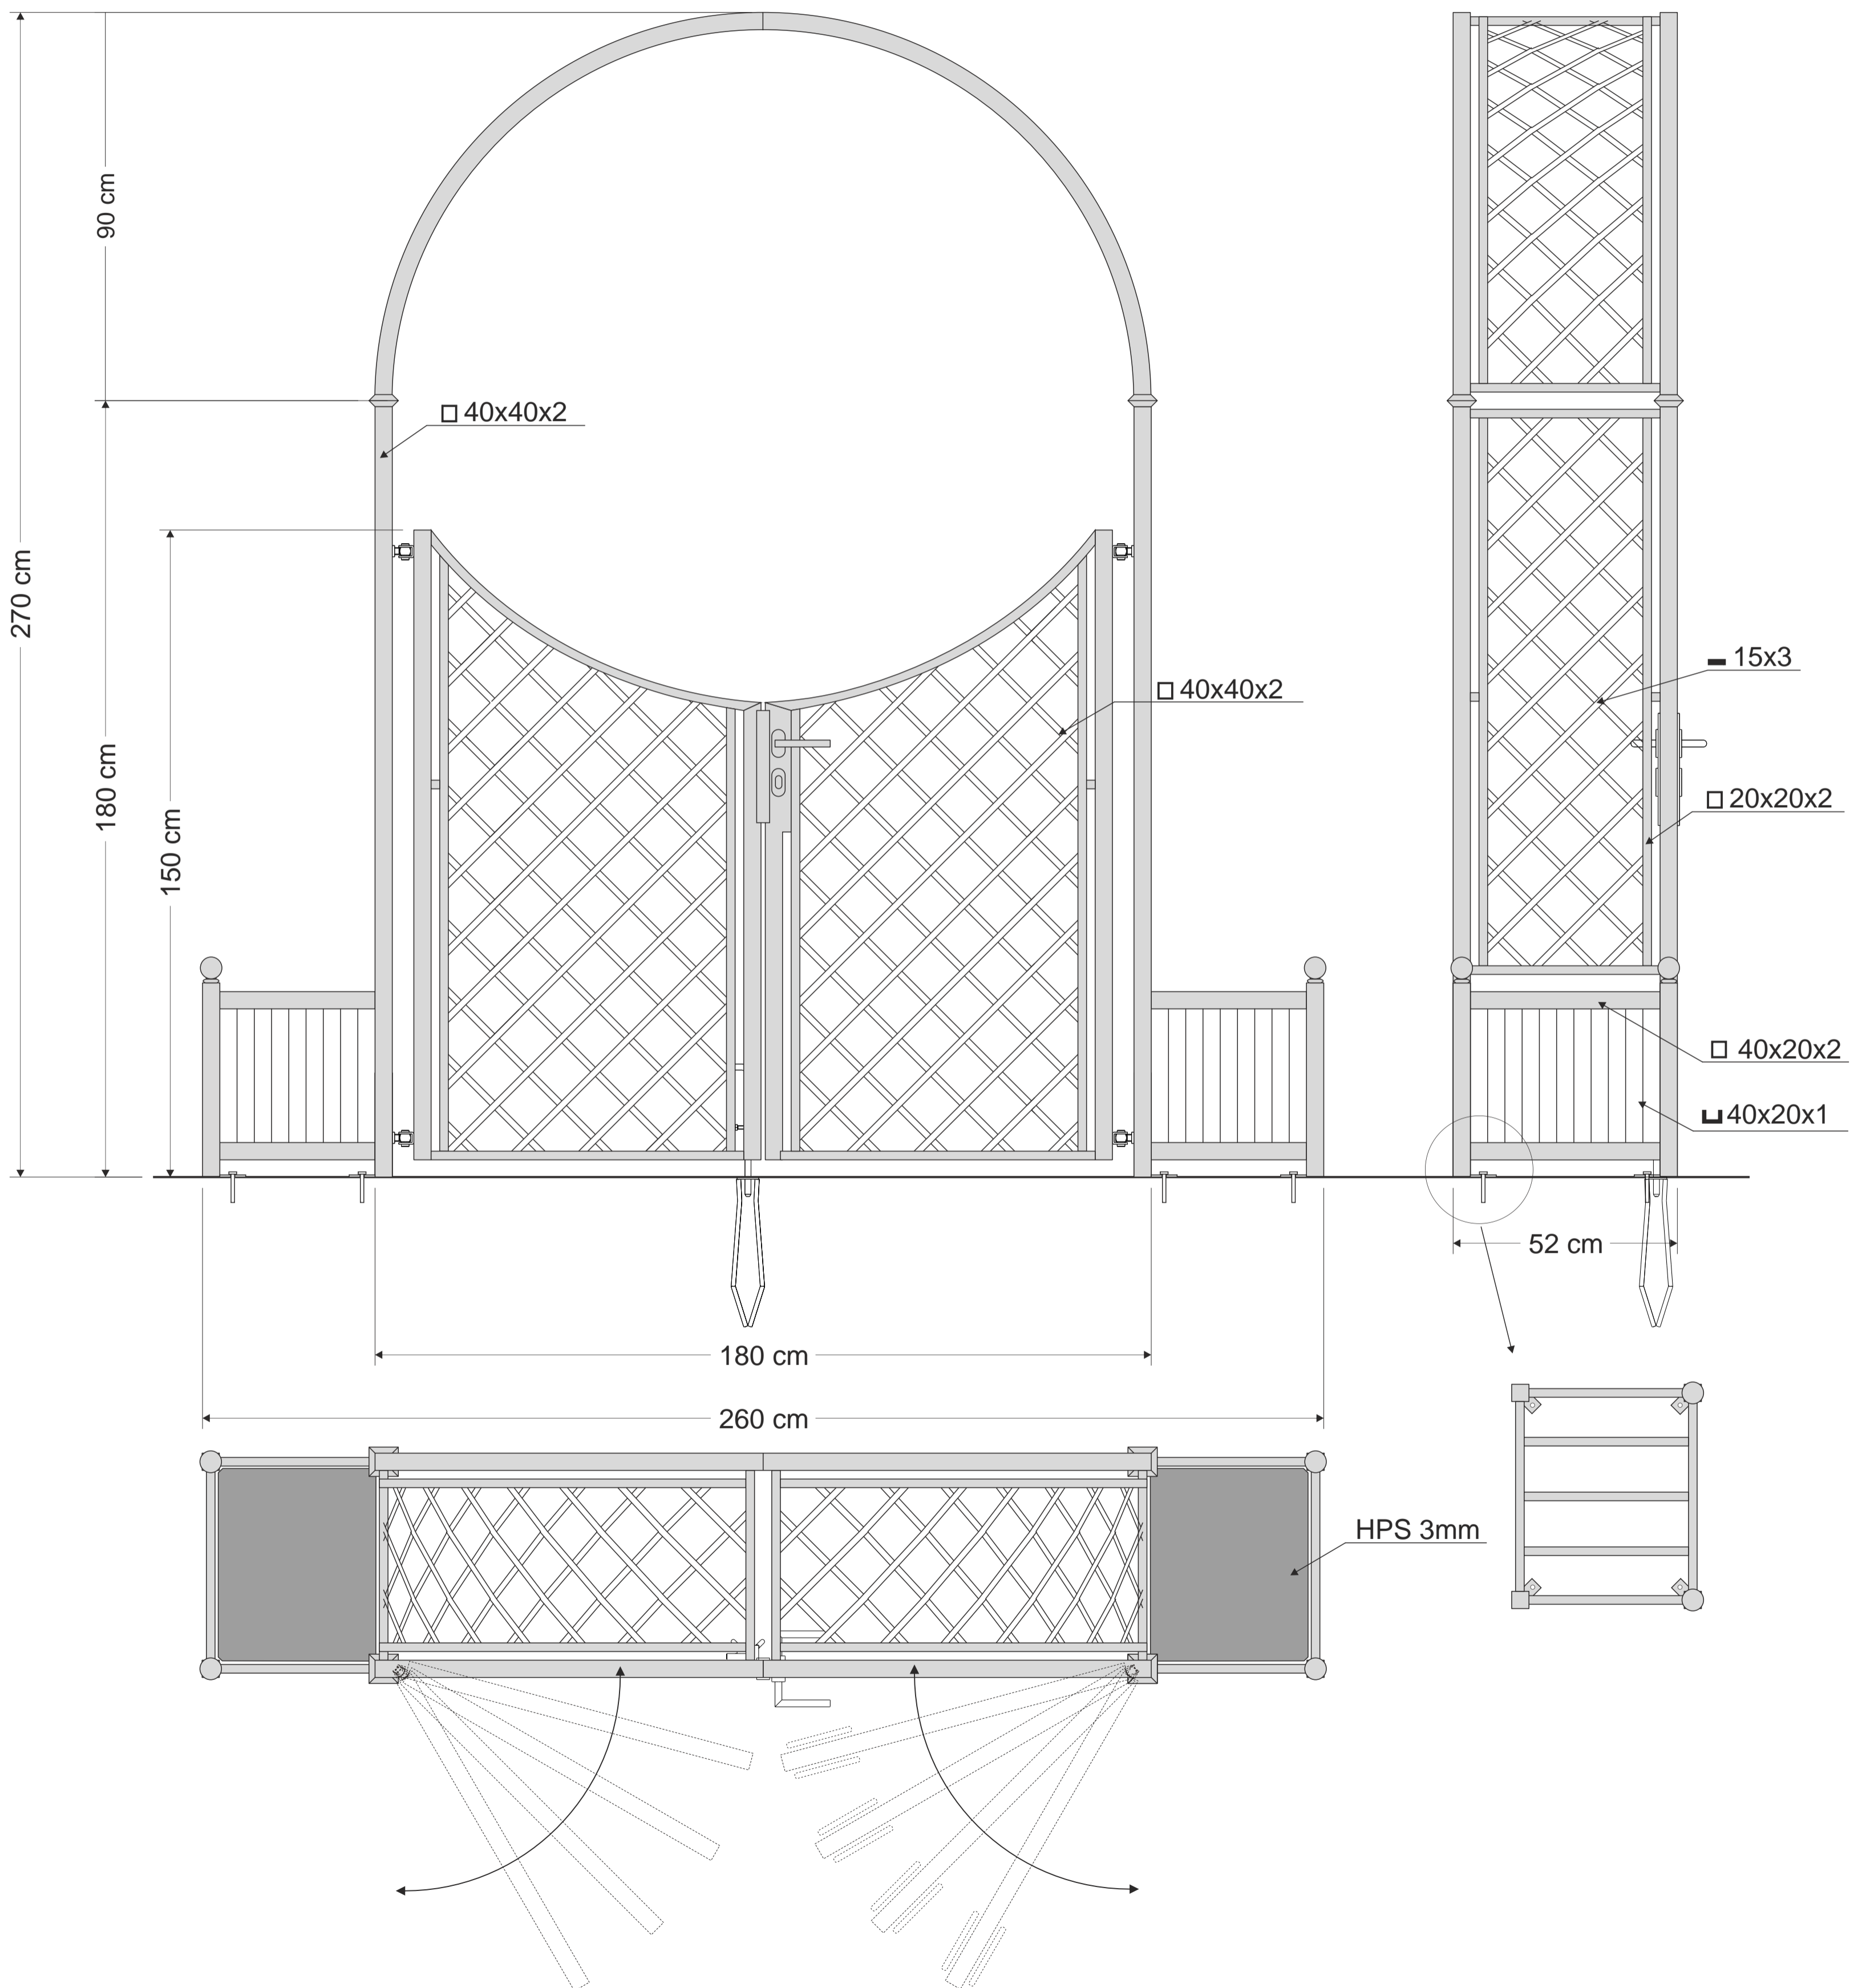

R5-172-CKT

central fixing spike (opened)

central fixing spike (closed)

handle

hinge

Stainless steel handle - 3 keys supplied