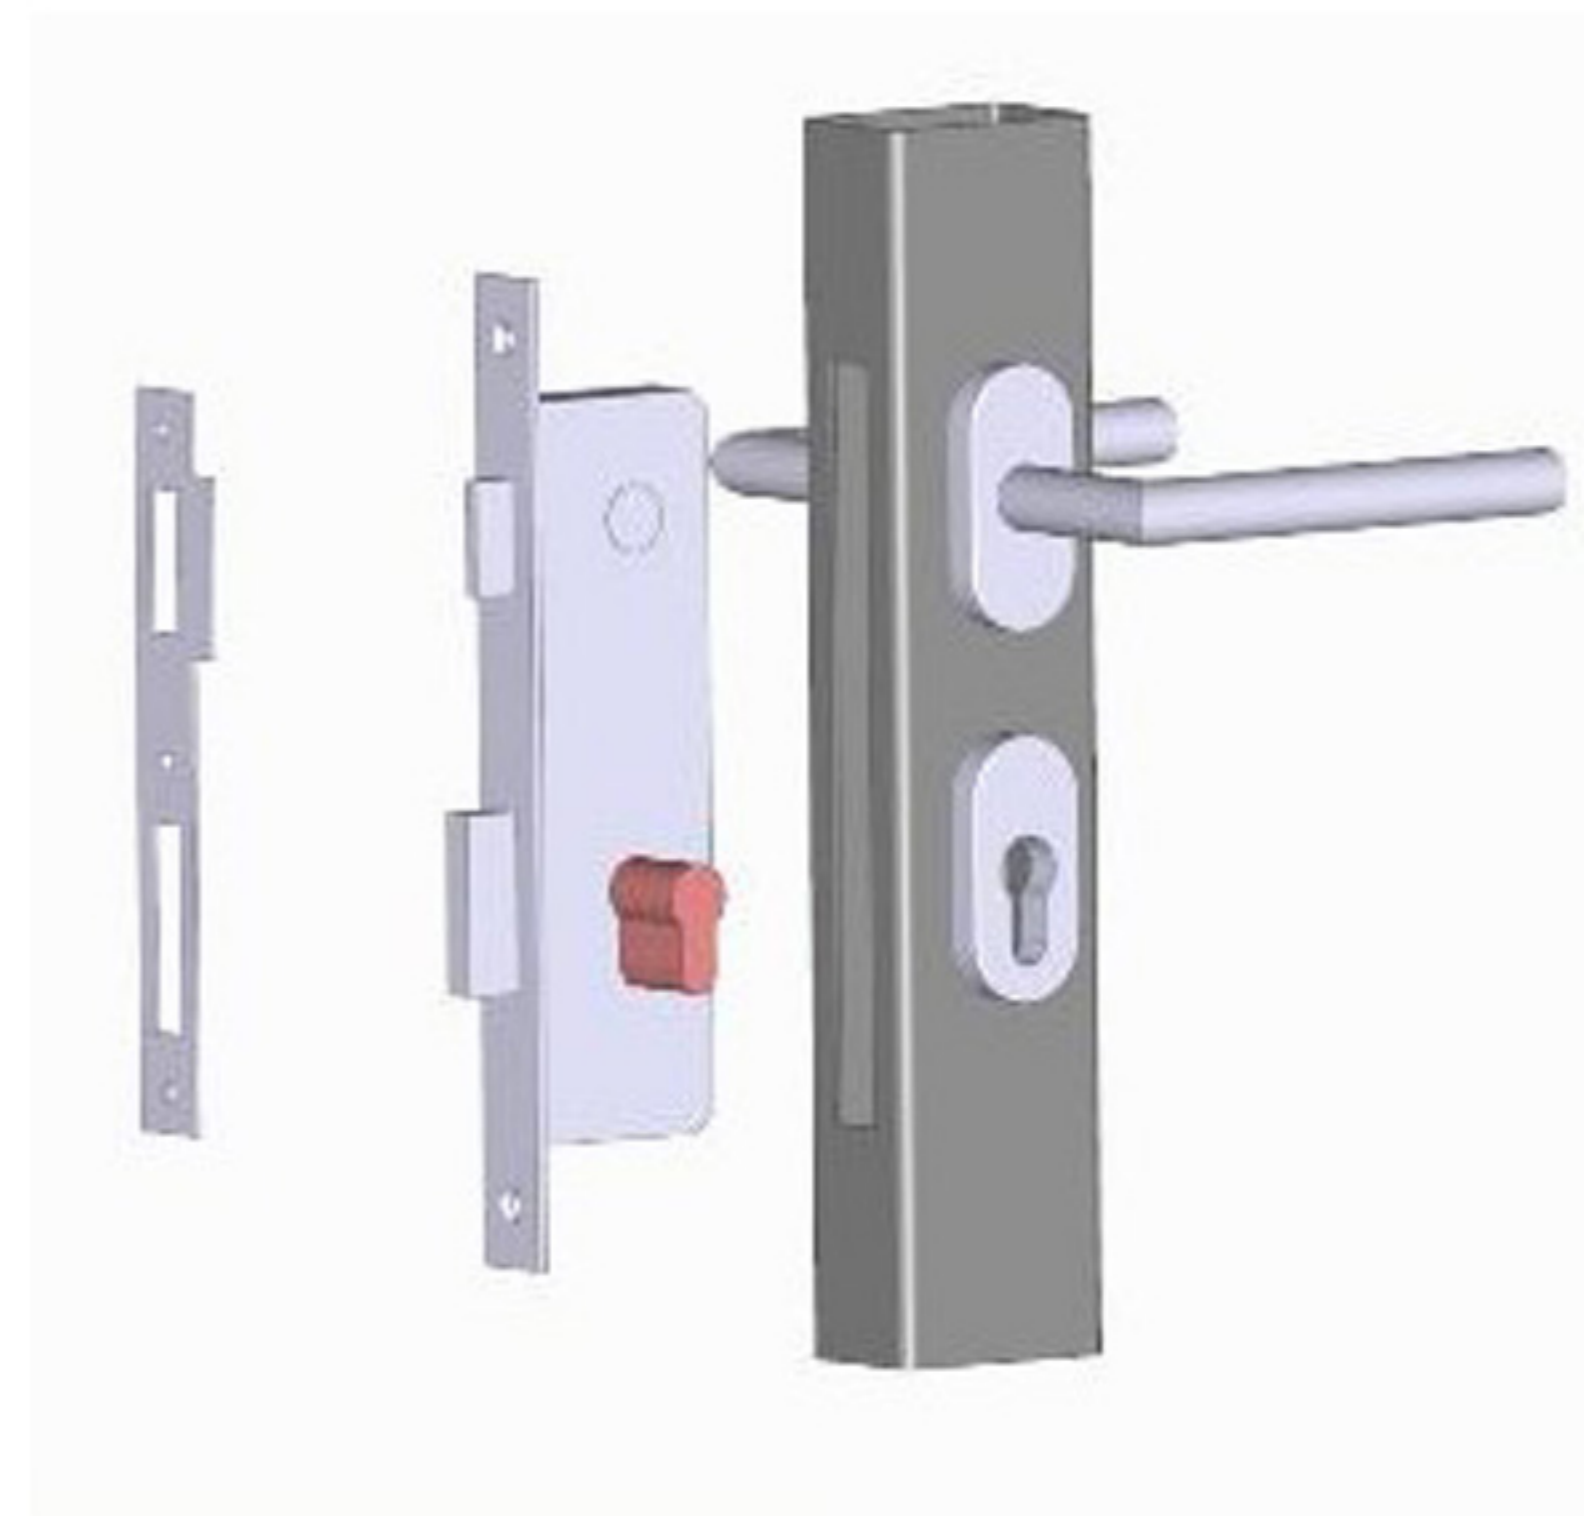

R5-172-CKT

central fixing spike (opened)

central fixing spike (closed)

handle

hinge

Stainless steel handle - 3 keys supplied