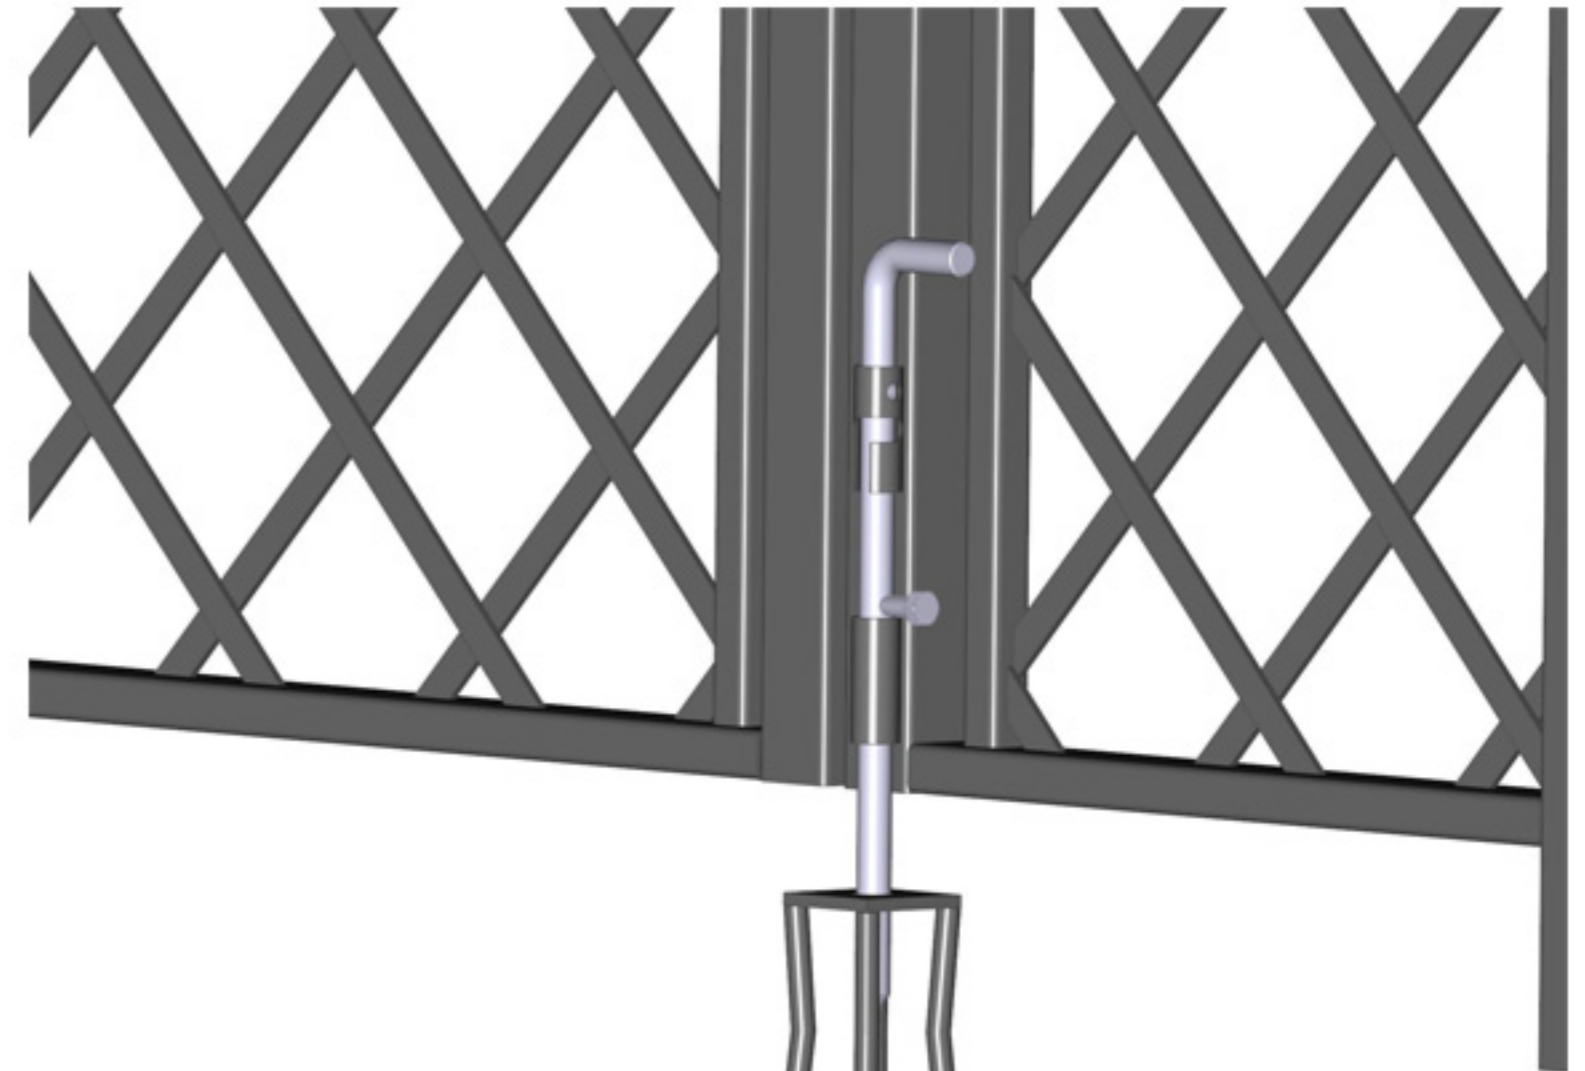

R5-172-CKT

central fixing spike (opened)

central fixing spike (closed)

handle

hinge

Stainless steel handle - 3 keys supplied