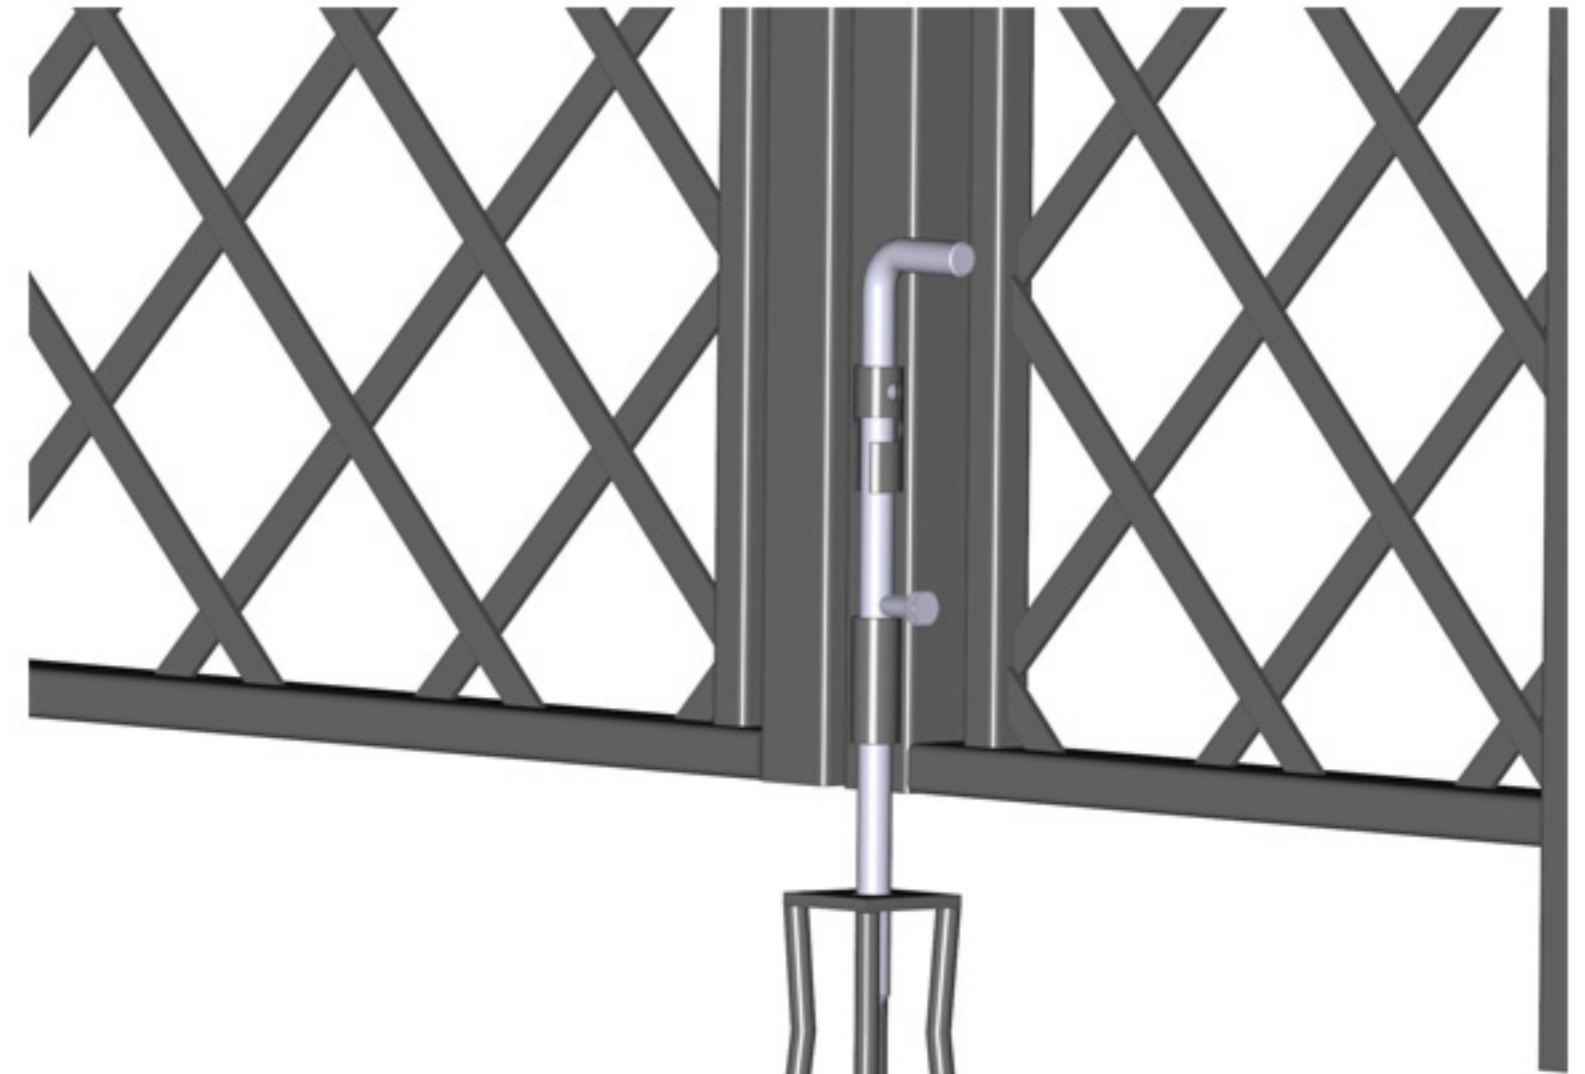

# R5-172-CKG

central fixing spike (opened)

central fixing spike (closed)

handle

hinge

Stainless steel handle - 3 keys supplied