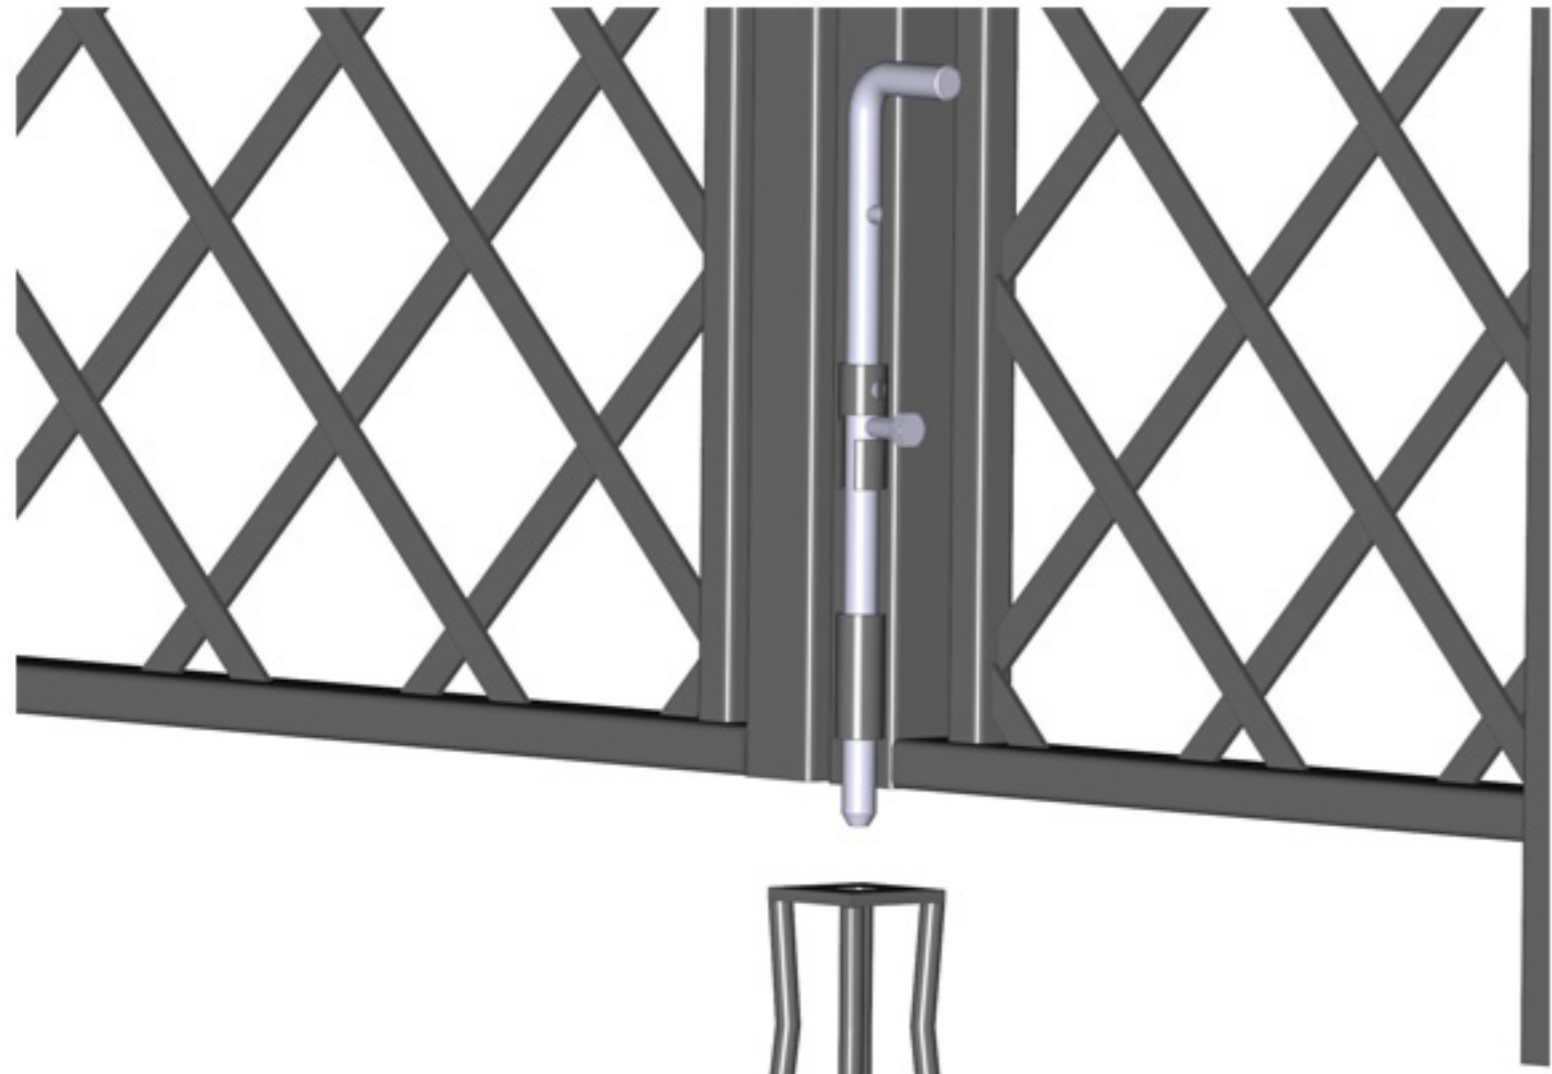

# R5-172-CKG

central fixing spike (opened)

central fixing spike (closed)

handle

hinge

Stainless steel handle - 3 keys supplied