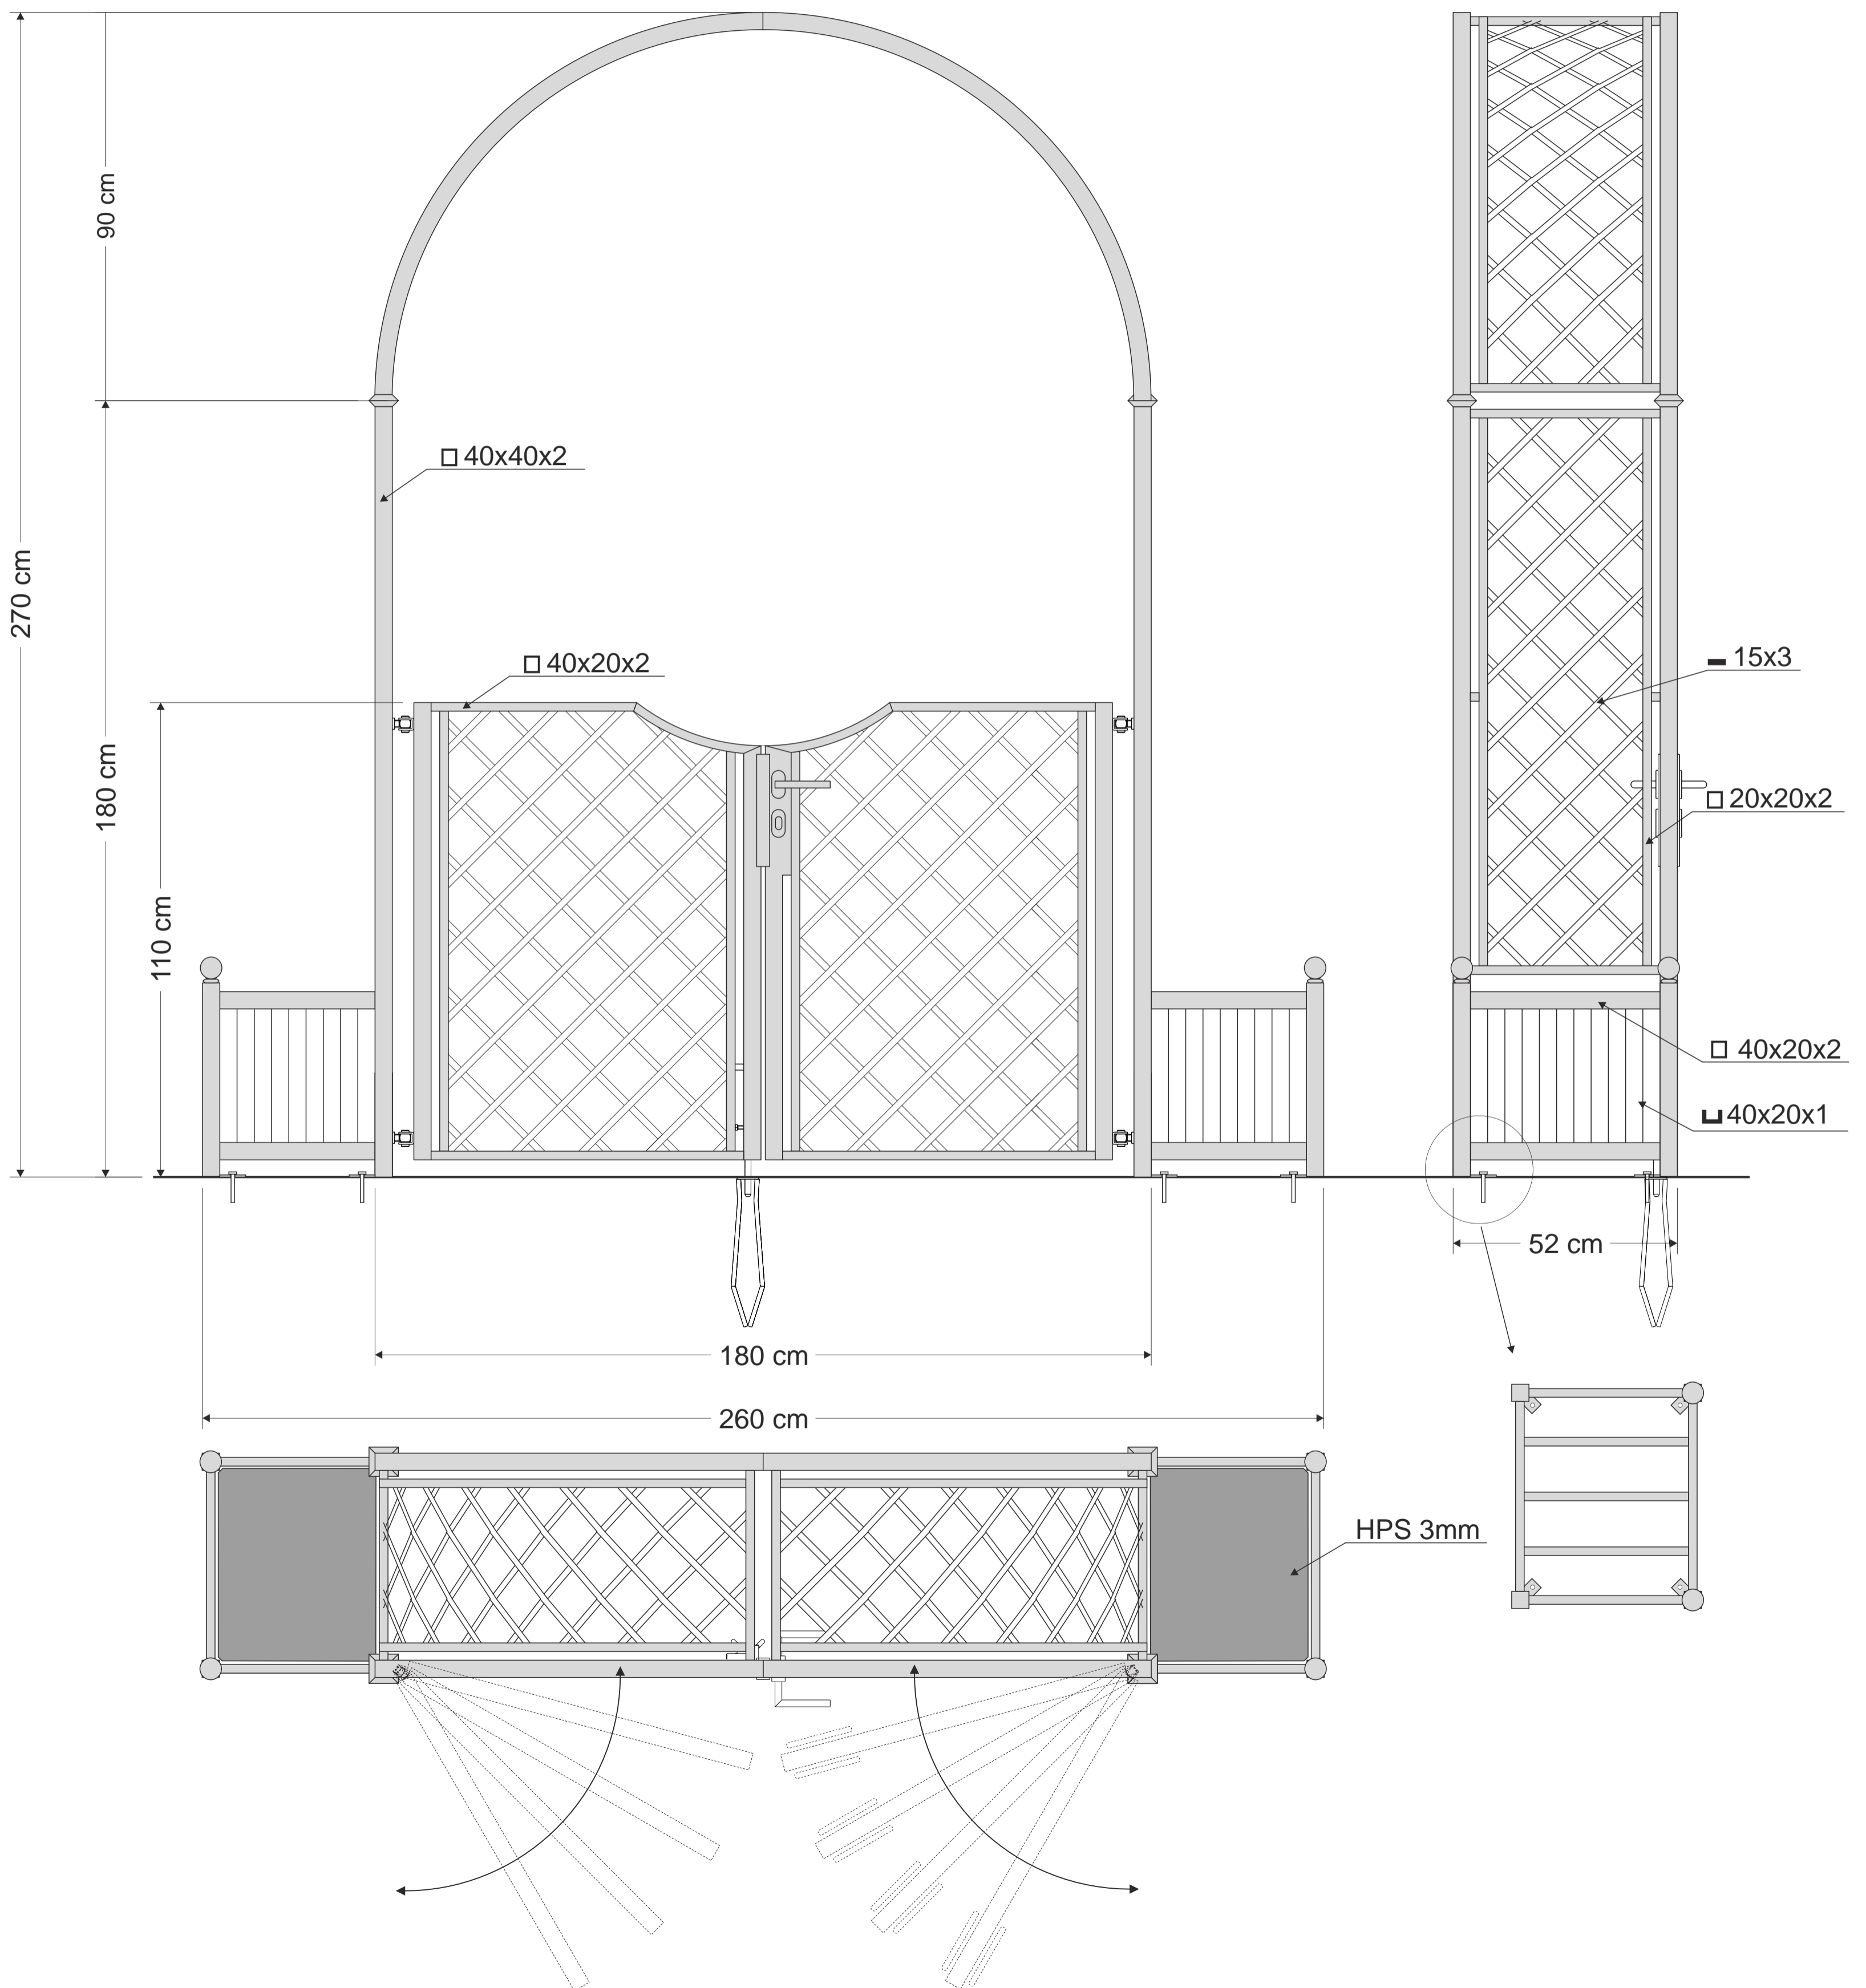

# R5-172-CKG

central fixing spike (opened)

central fixing spike (closed)

handle

hinge

Stainless steel handle - 3 keys supplied