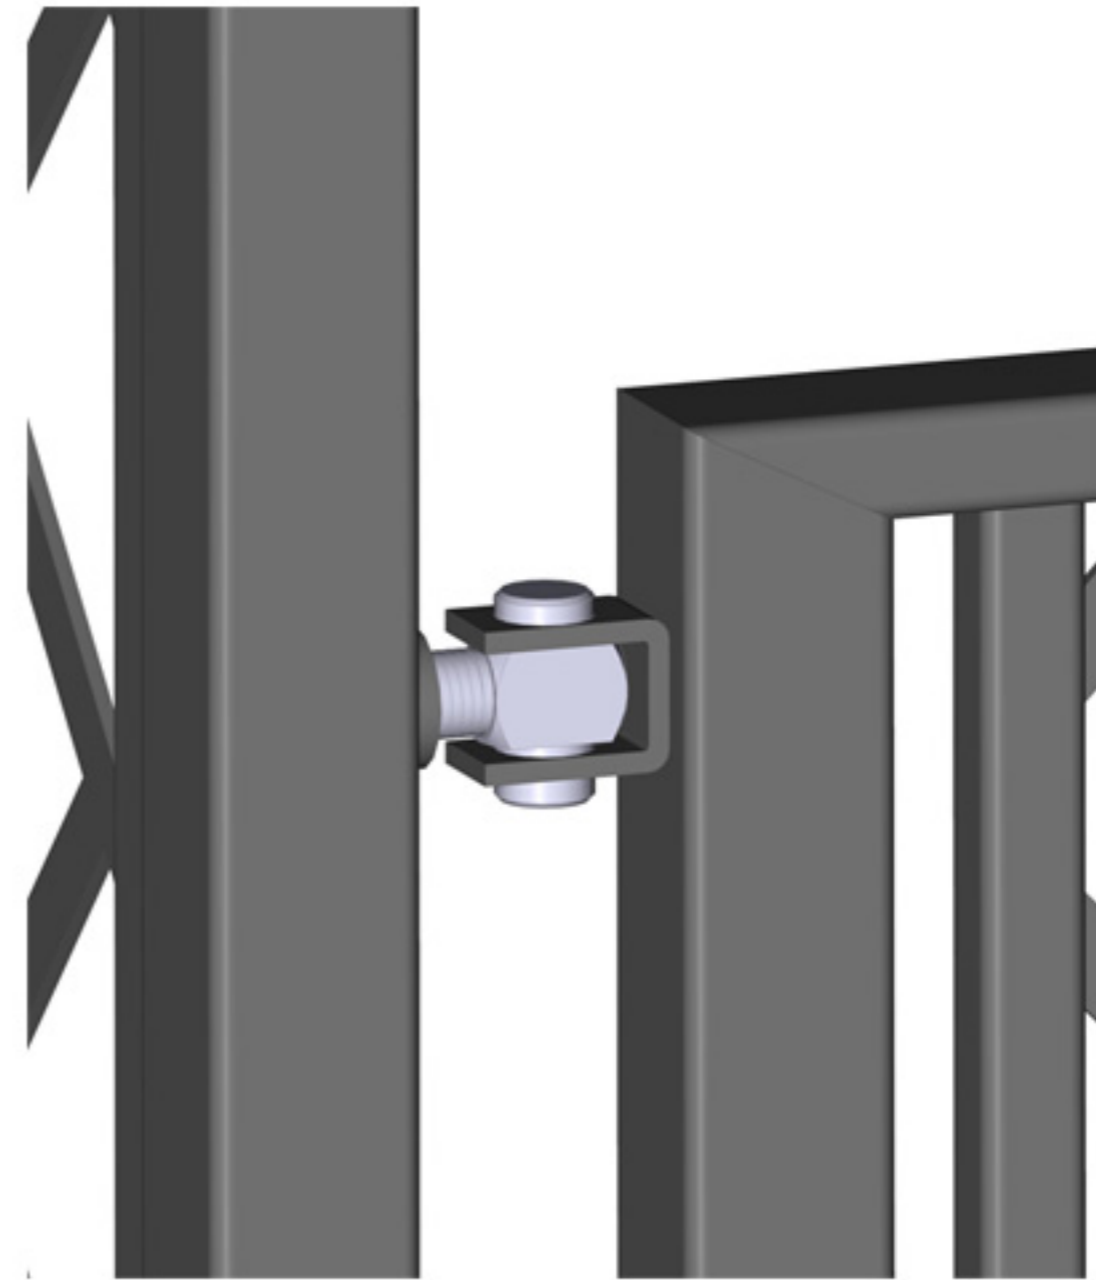

# R5-172-CKG

central fixing spike (opened)

central fixing spike (closed)

handle

hinge

Stainless steel handle - 3 keys supplied