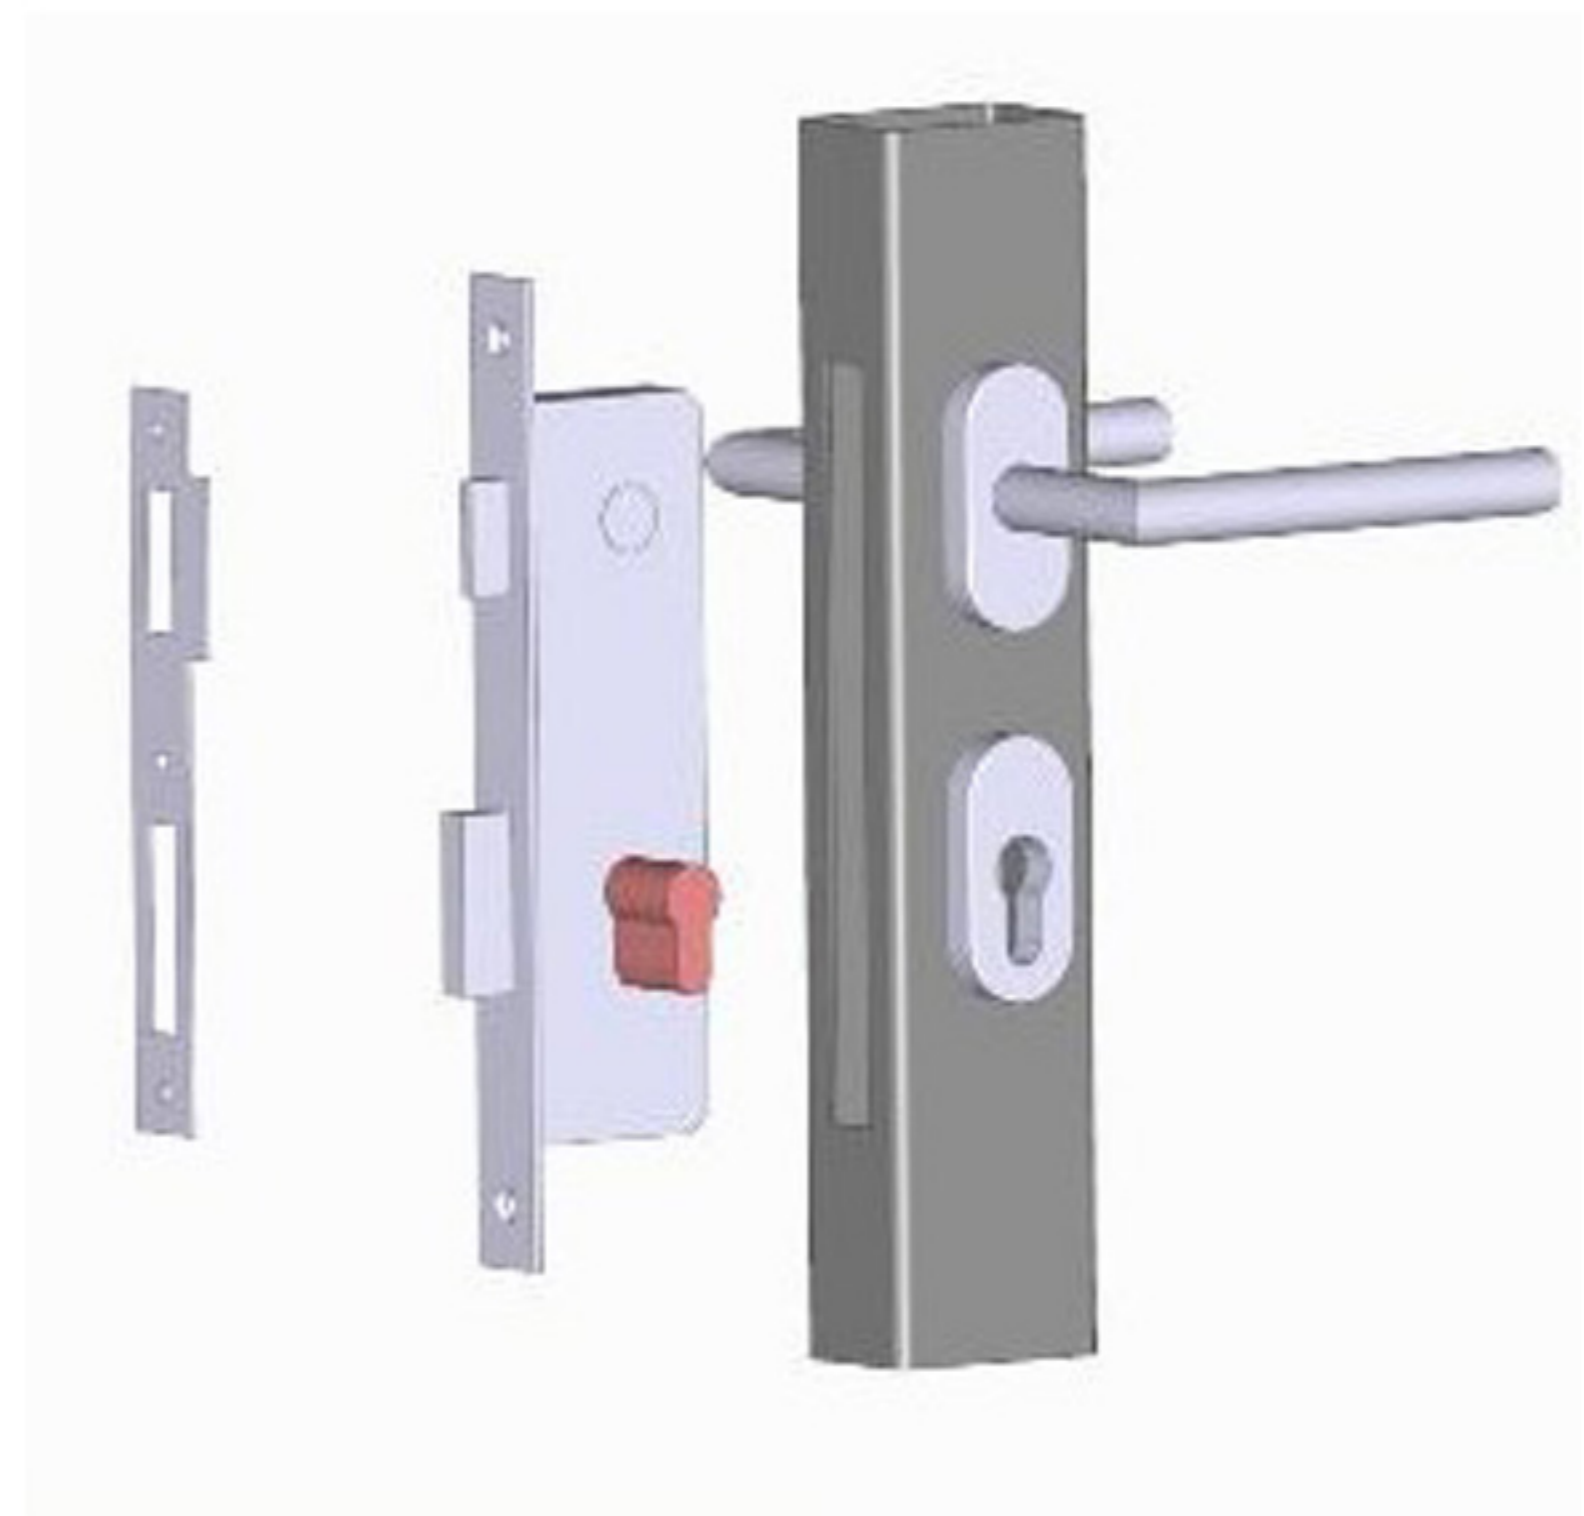

# R5-172-CKG

central fixing spike (opened)

central fixing spike (closed)

handle

hinge

Stainless steel handle - 3 keys supplied