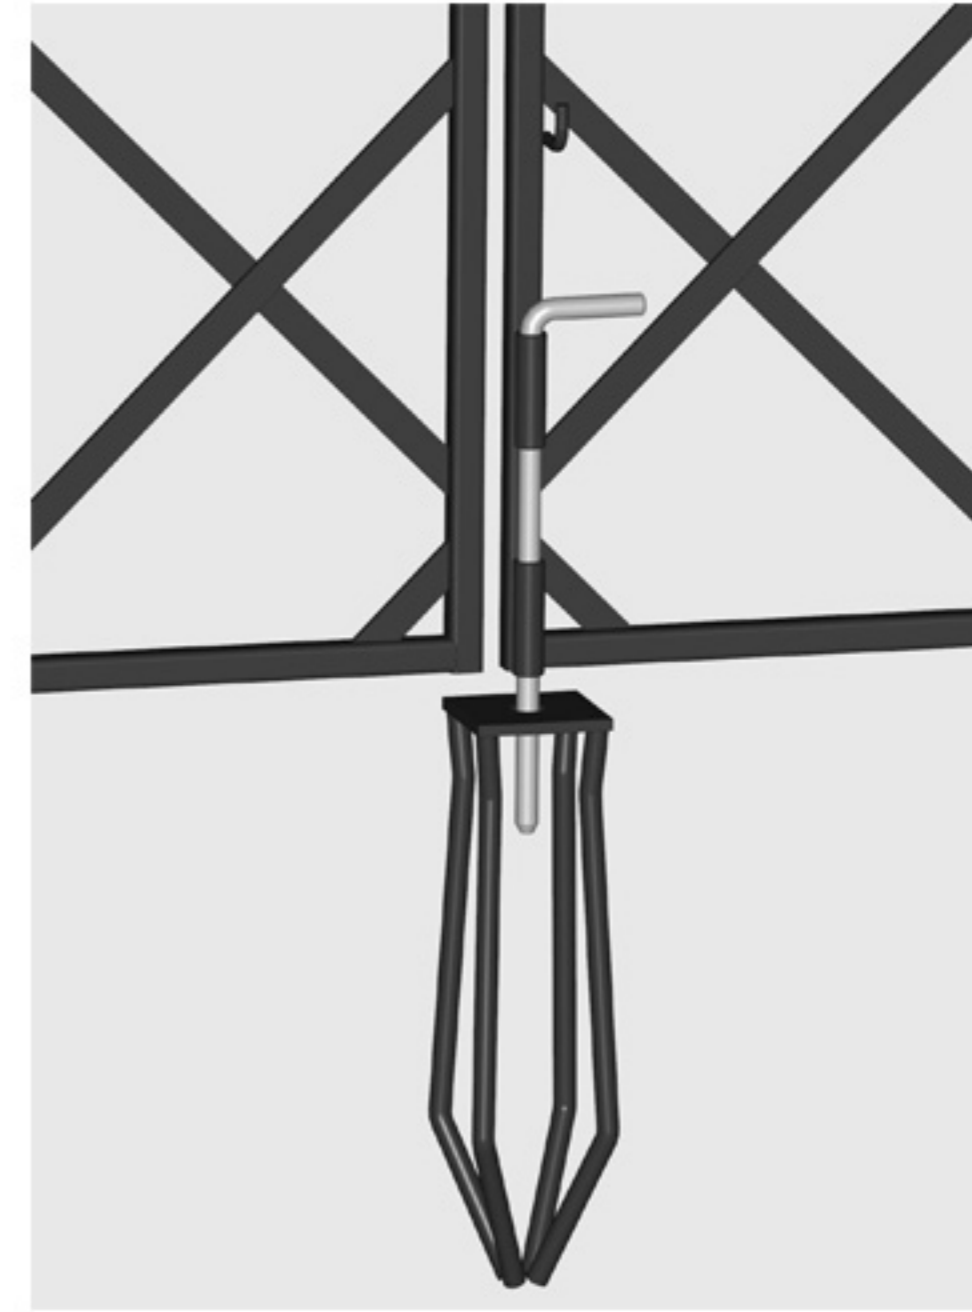

R5-160-VT

central fixing spike (opened)

central fixing spike (closed)

latch

hinge