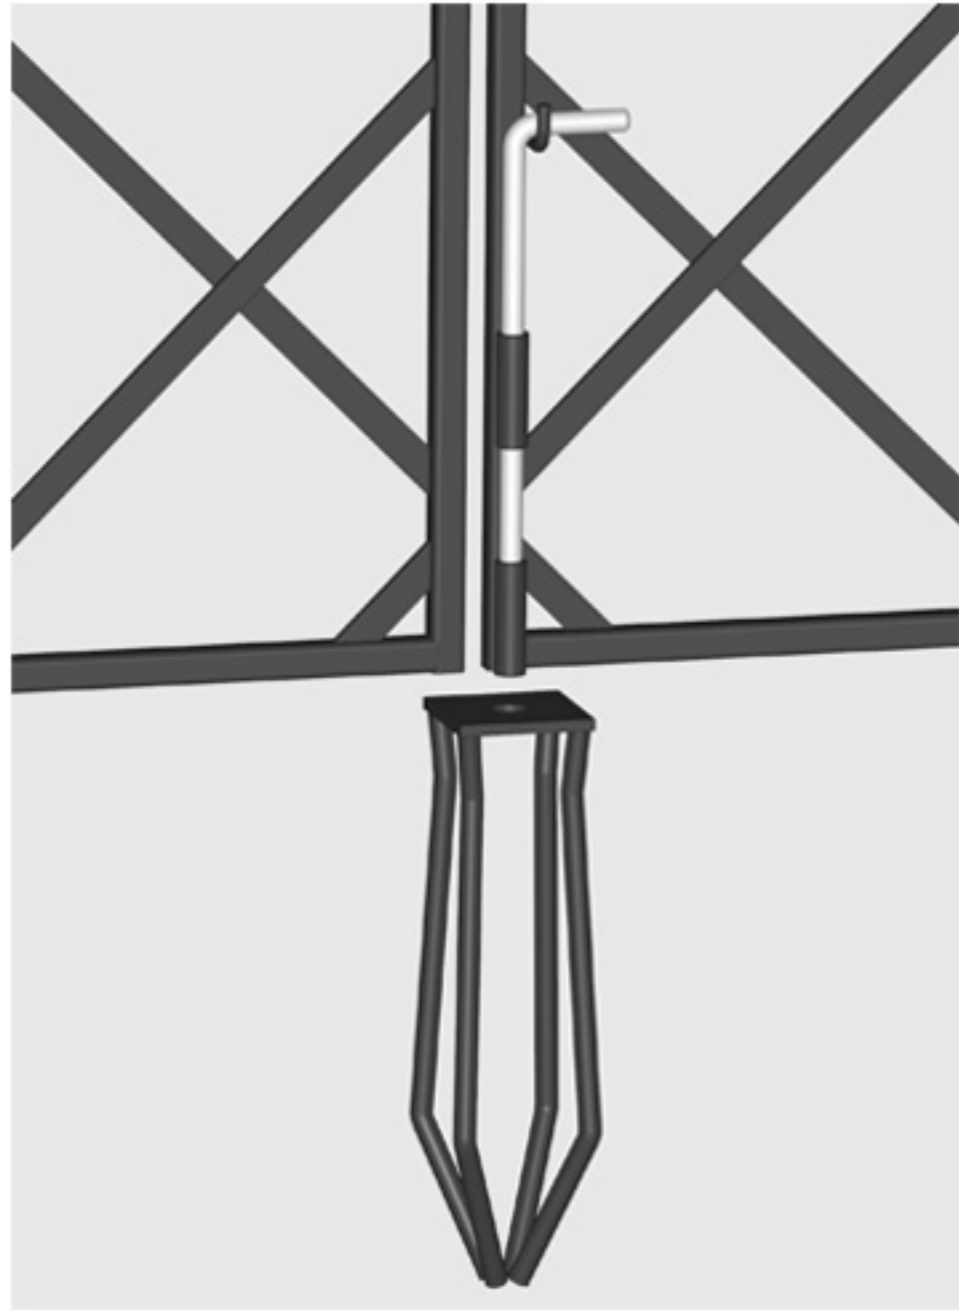

R5-160-VT

central fixing spike (opened)

central fixing spike (closed)

latch

hinge