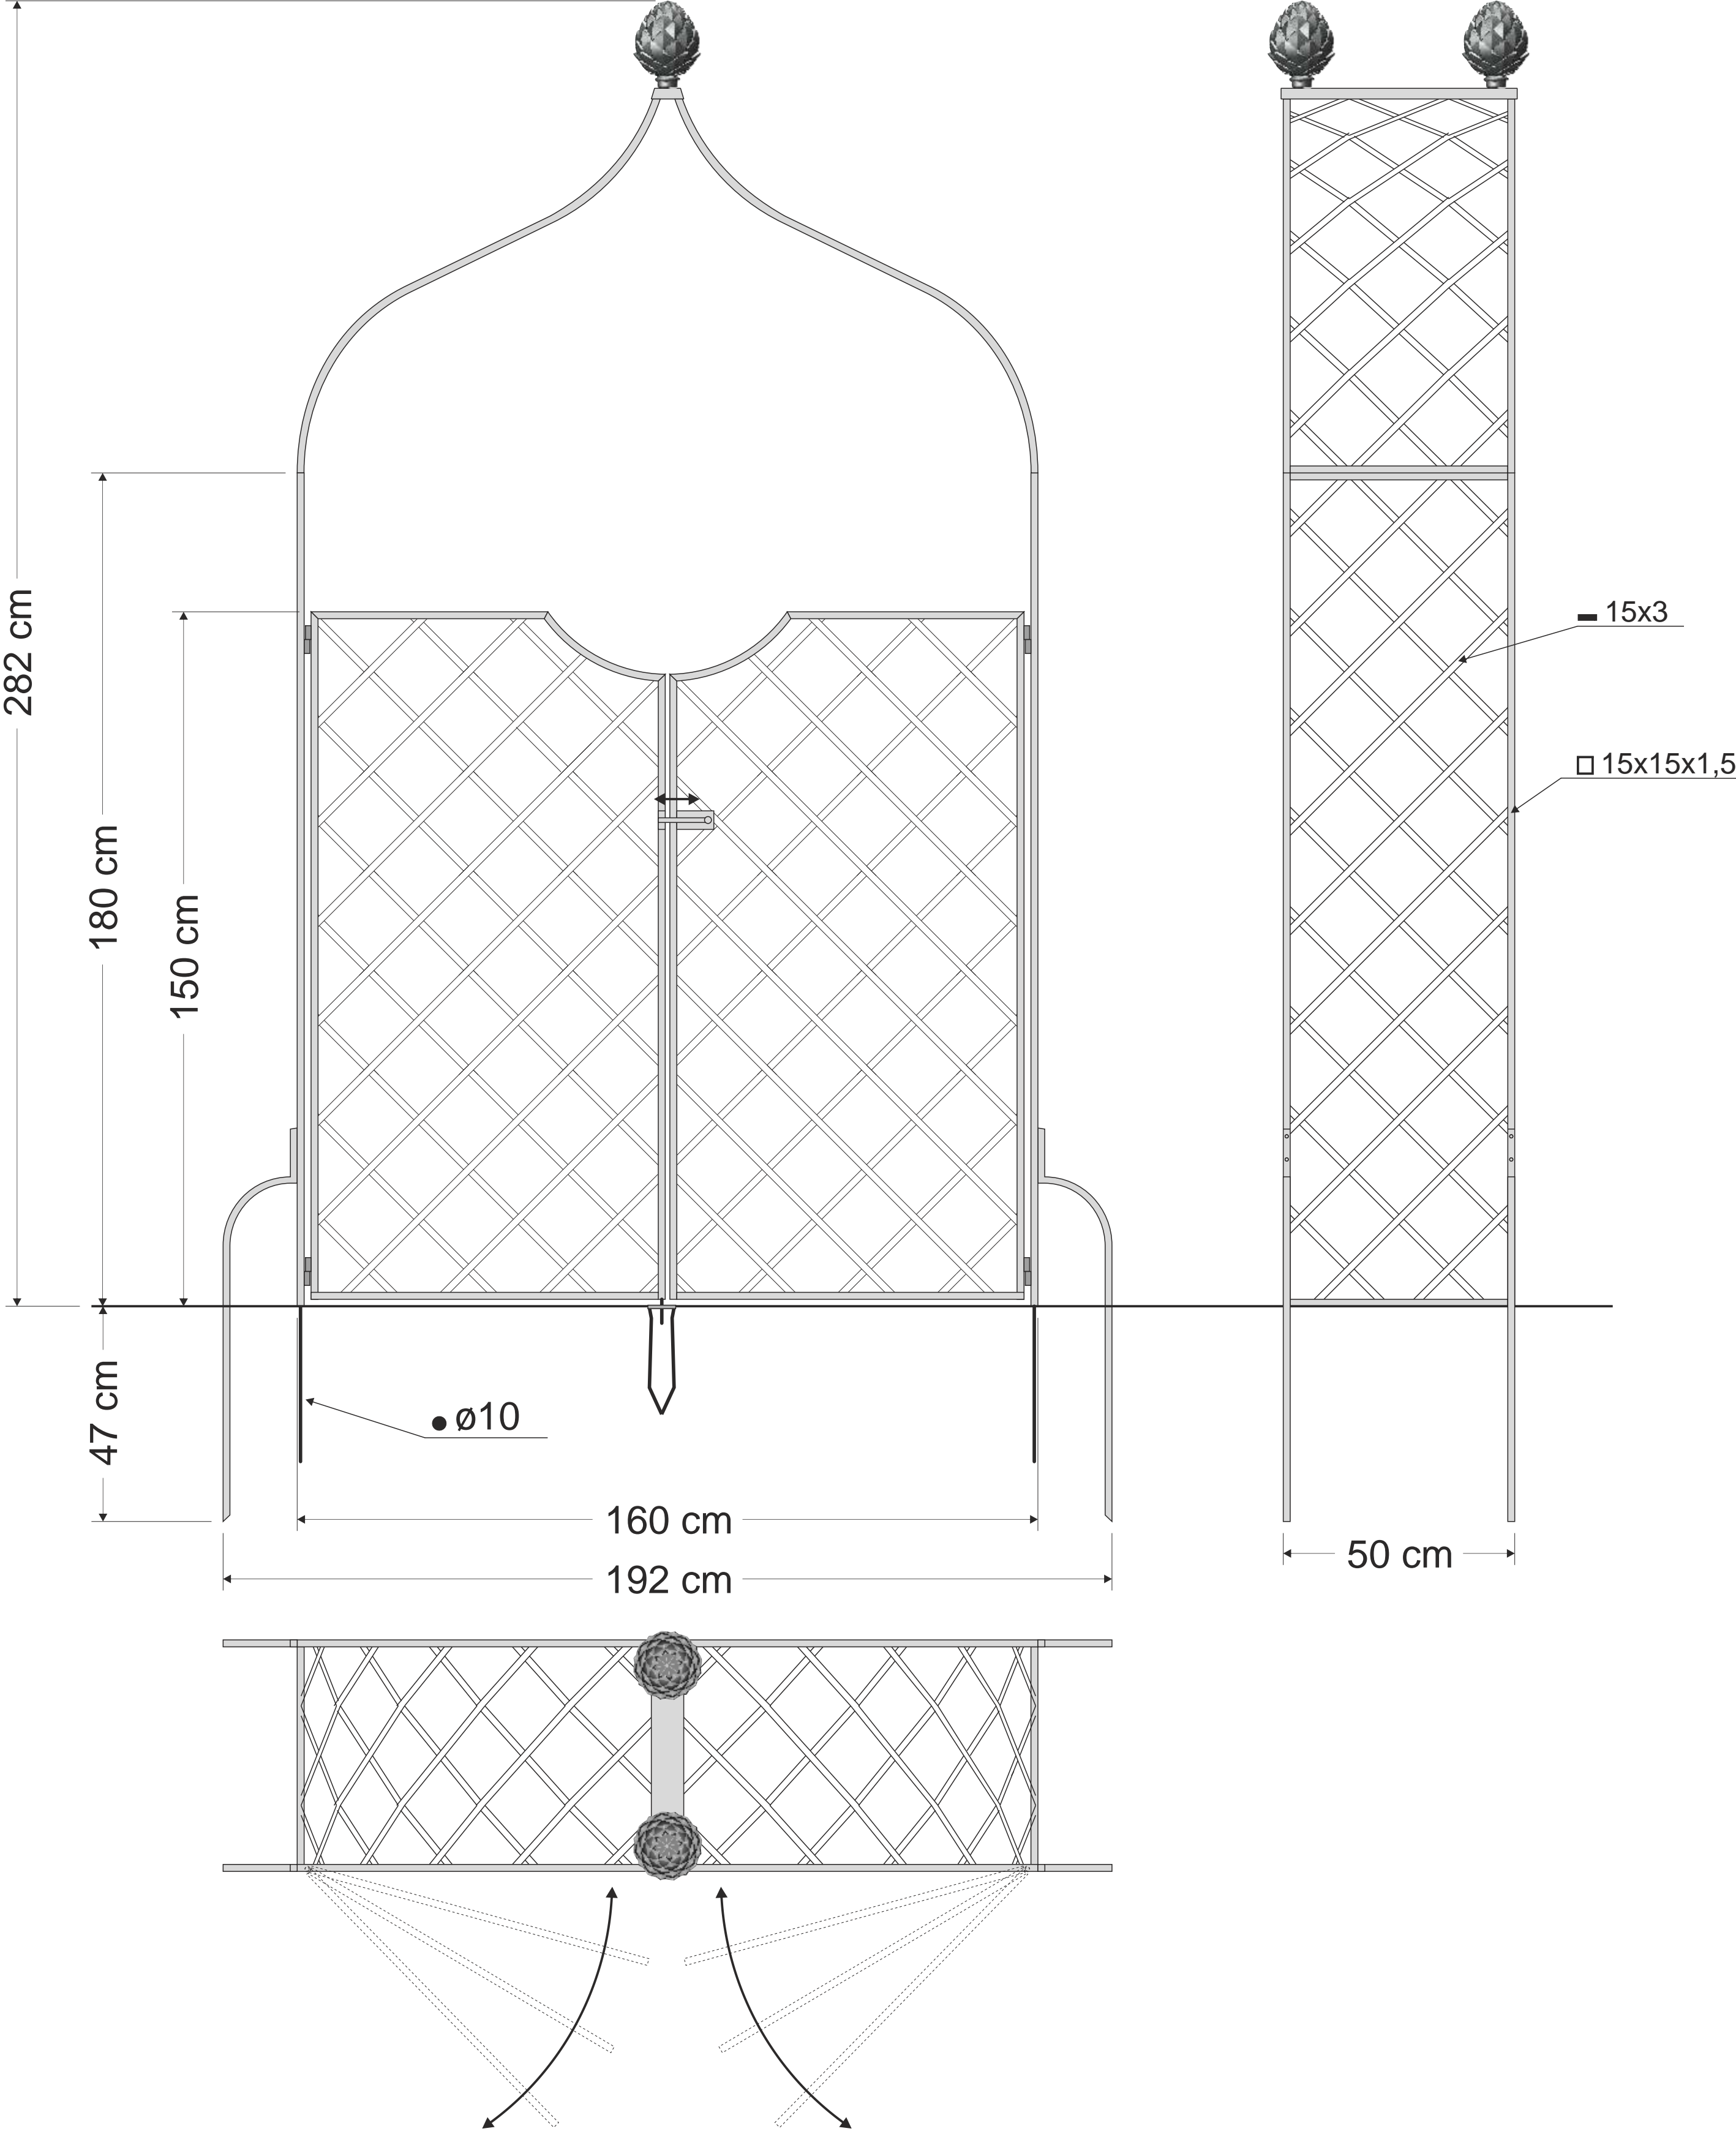

R5-160-VT

central fixing spike (opened)

central fixing spike (closed)

latch

hinge