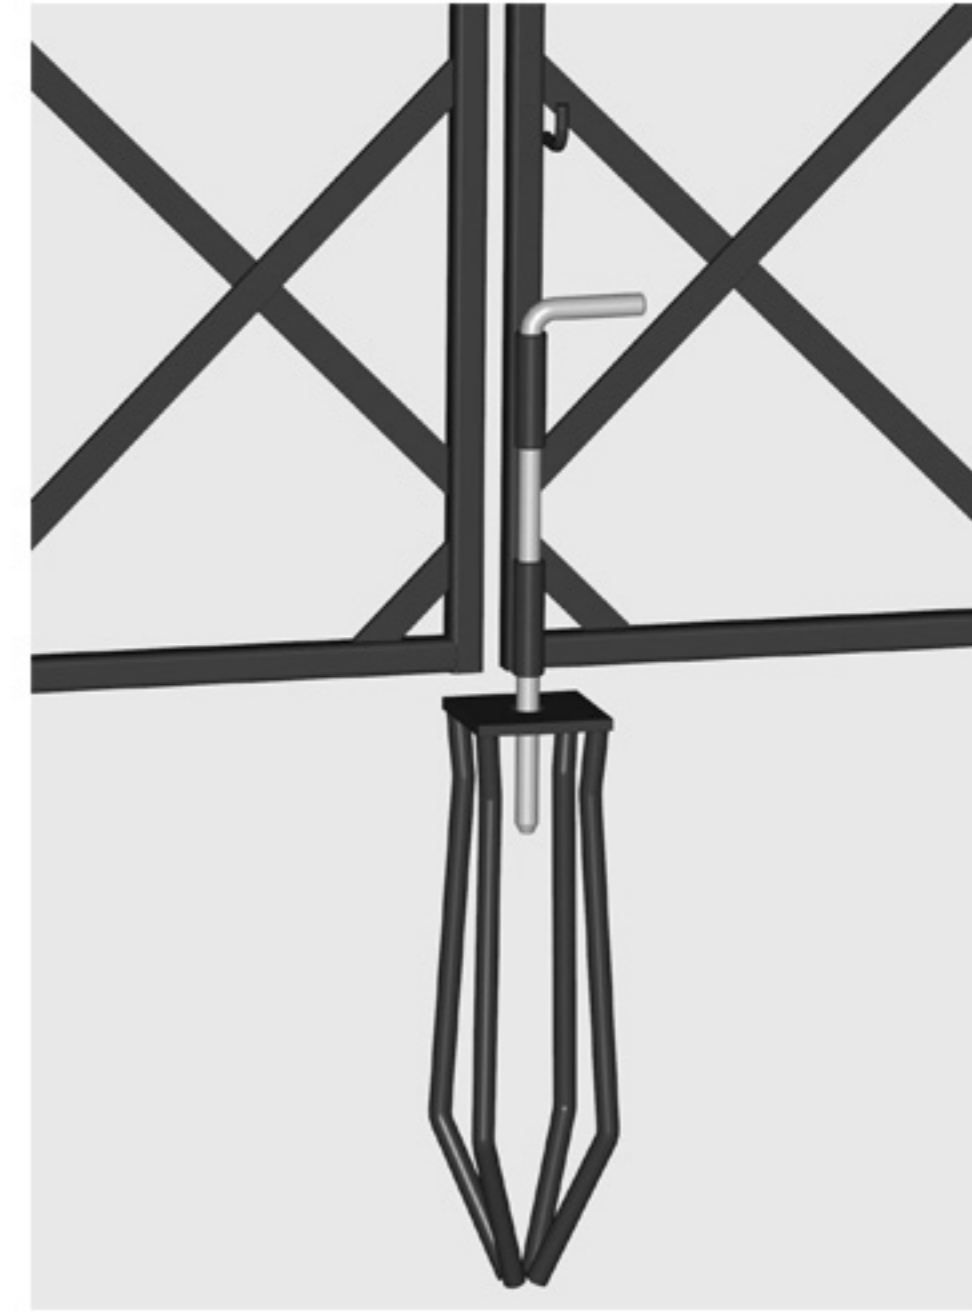

R5-160-VGZ

central fixing spike (opened)

central fixing spike (closed)

latch

hinge