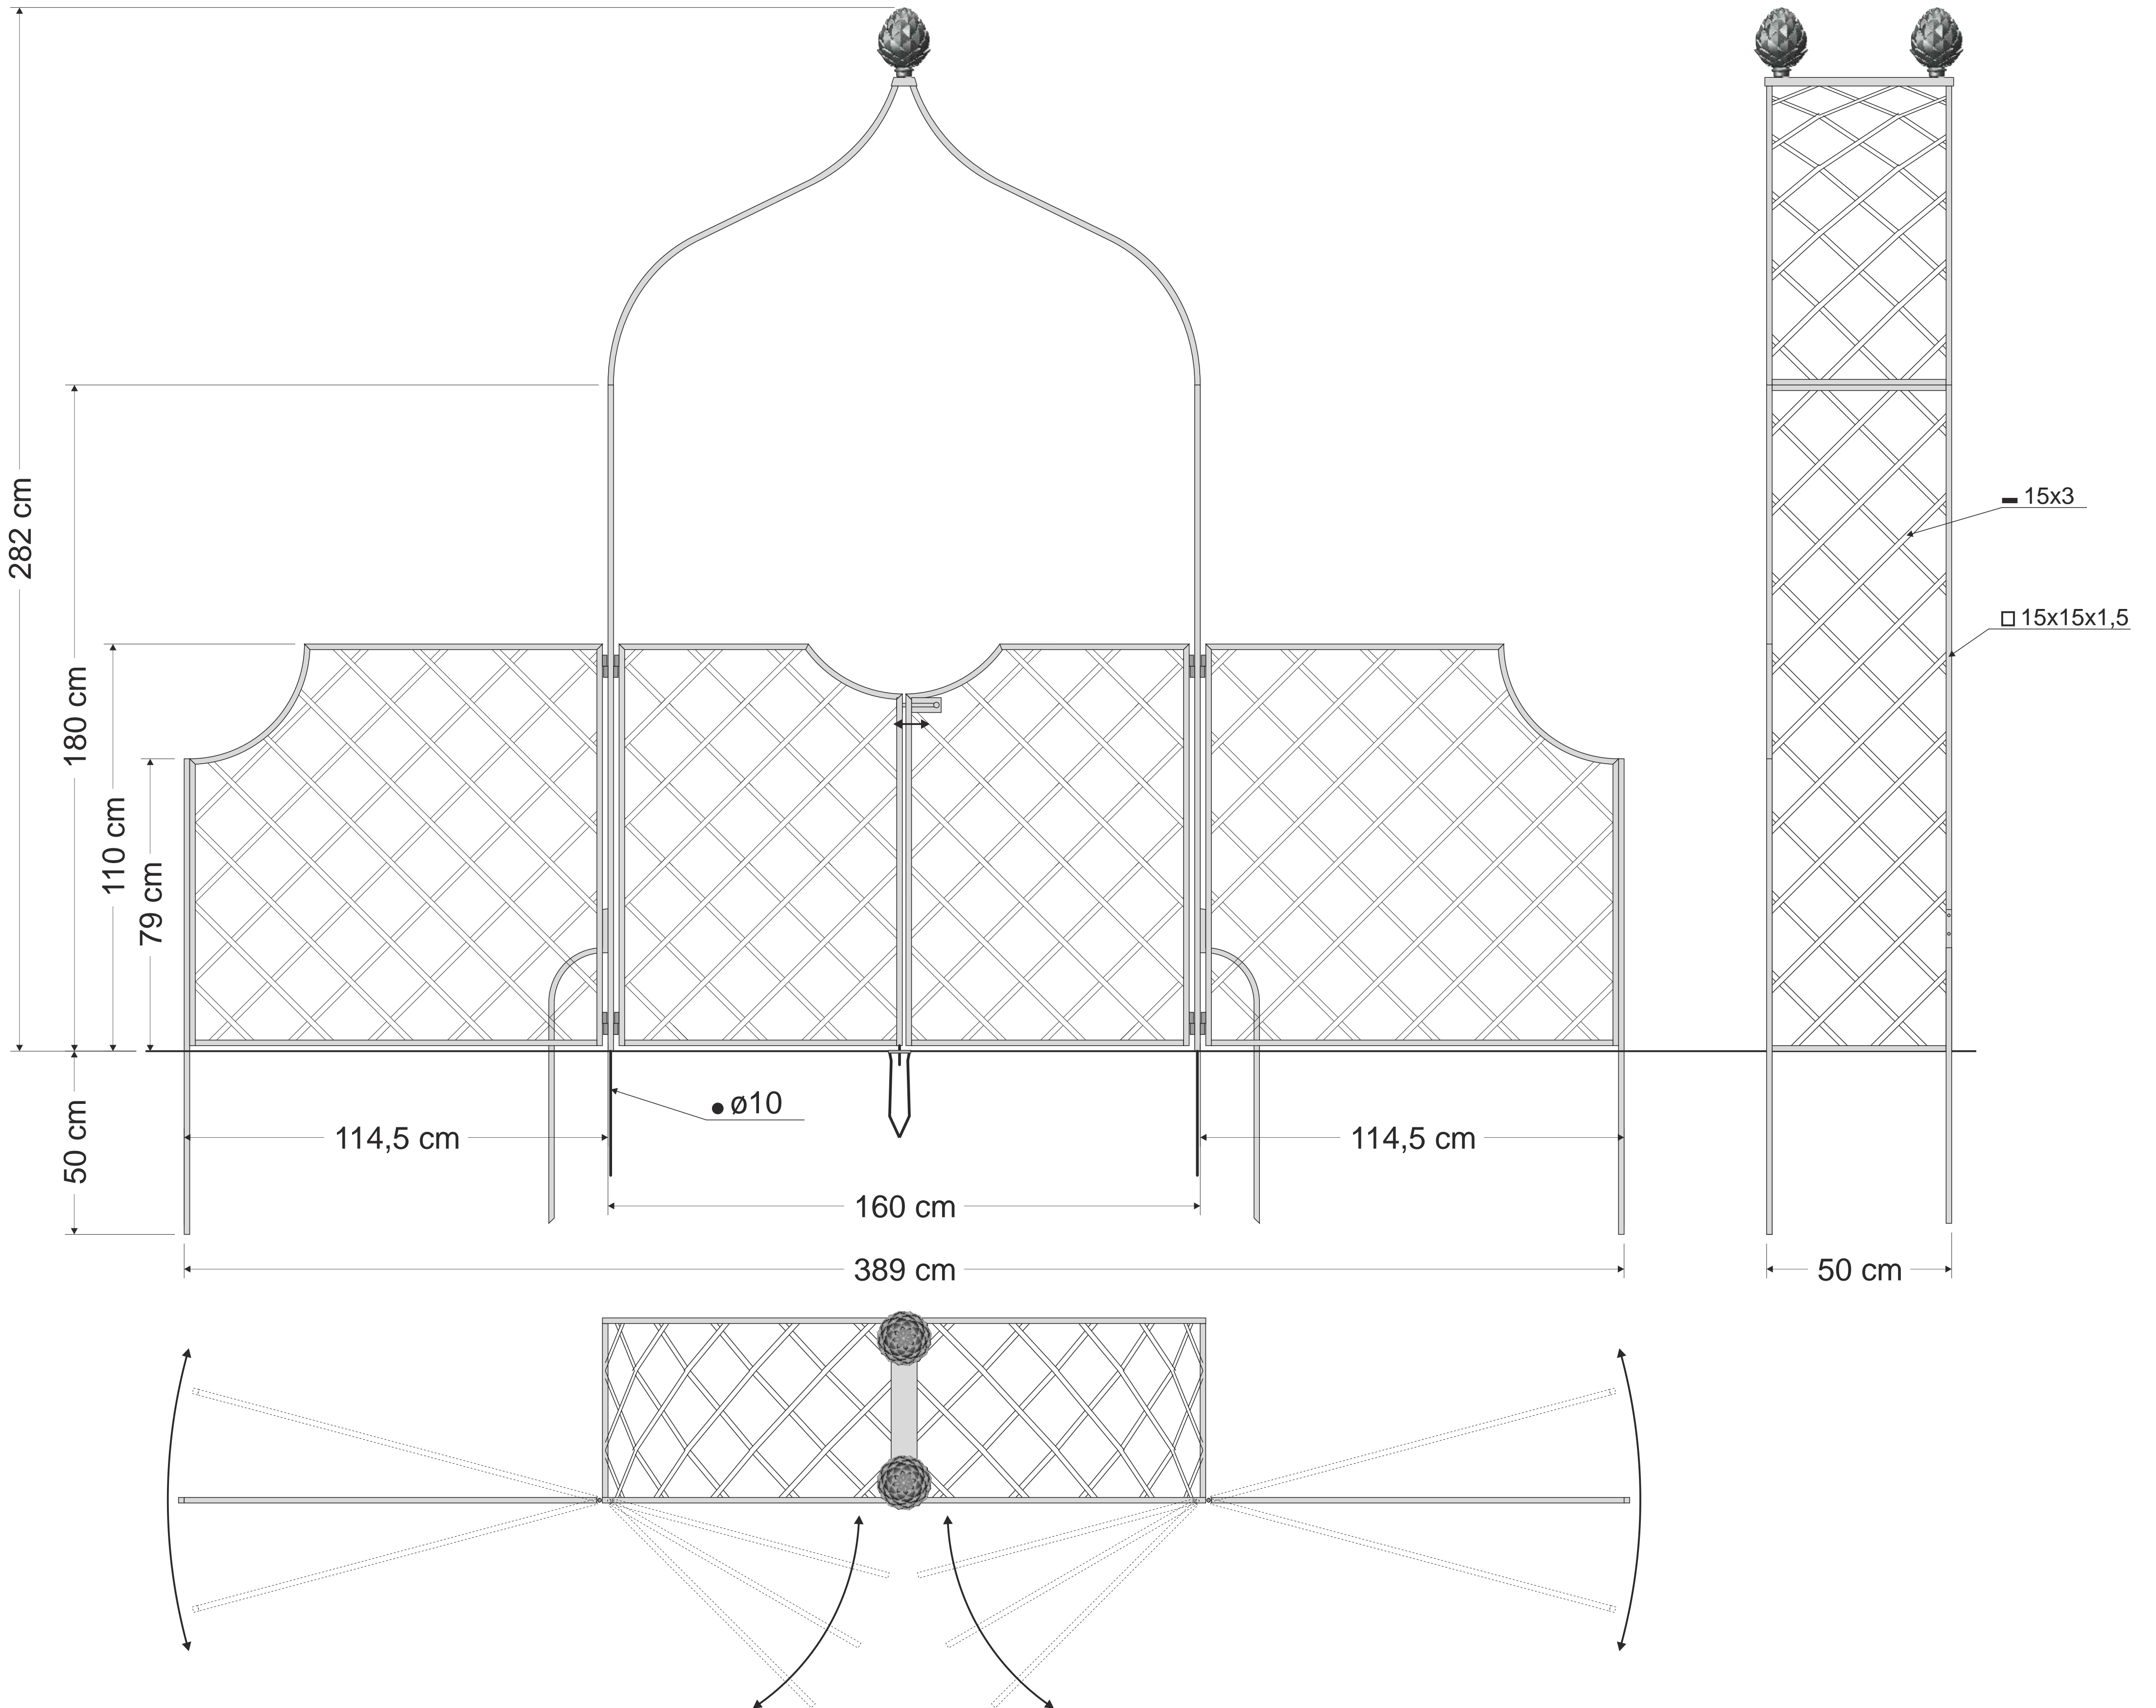

R5-160-VGZ

central fixing spike (opened)

central fixing spike (closed)

latch

hinge