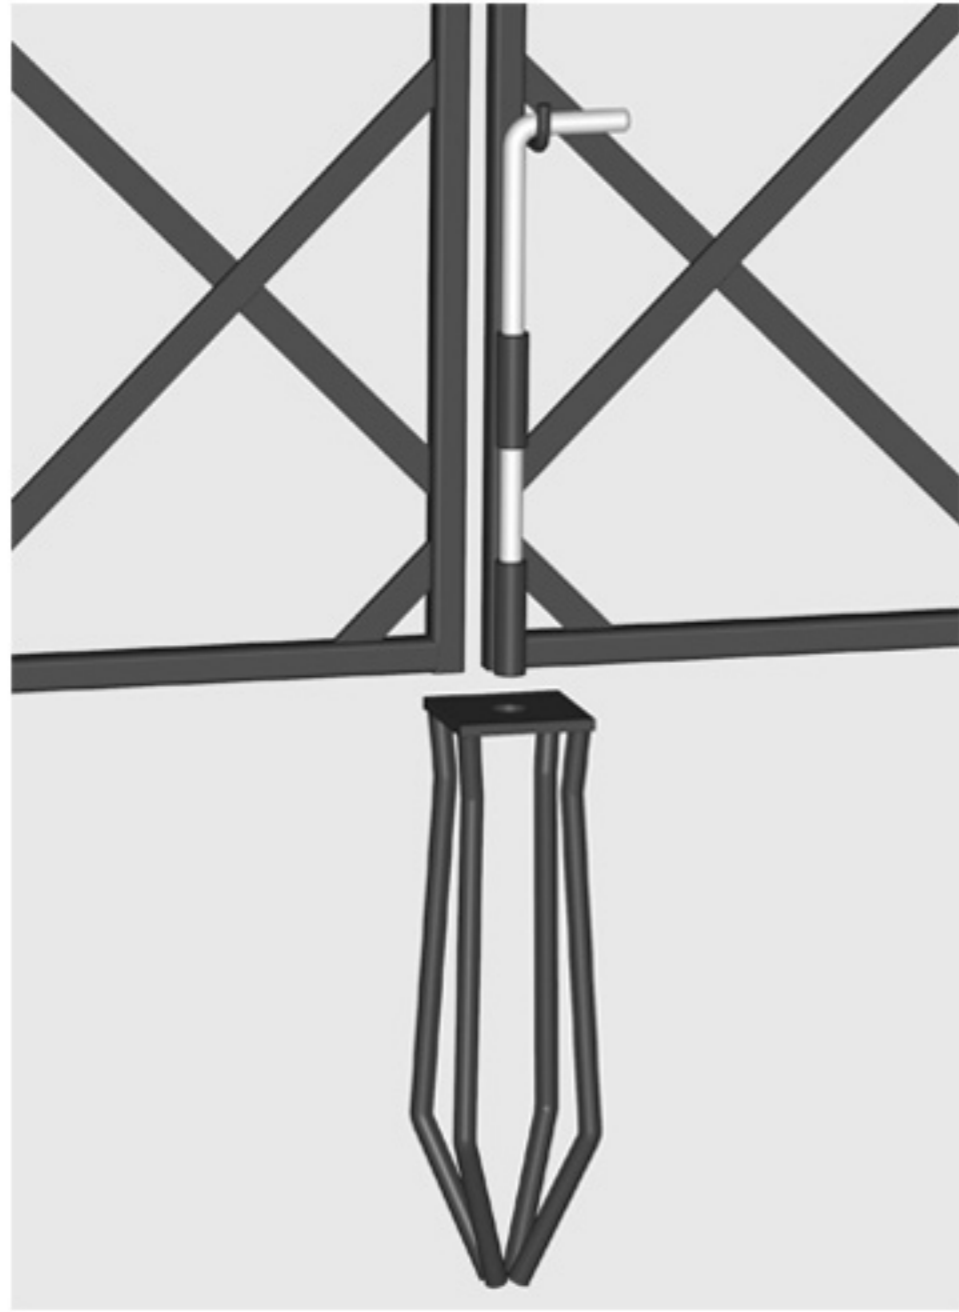

R5-160-VGZ

central fixing spike (opened)

central fixing spike (closed)

latch

hinge