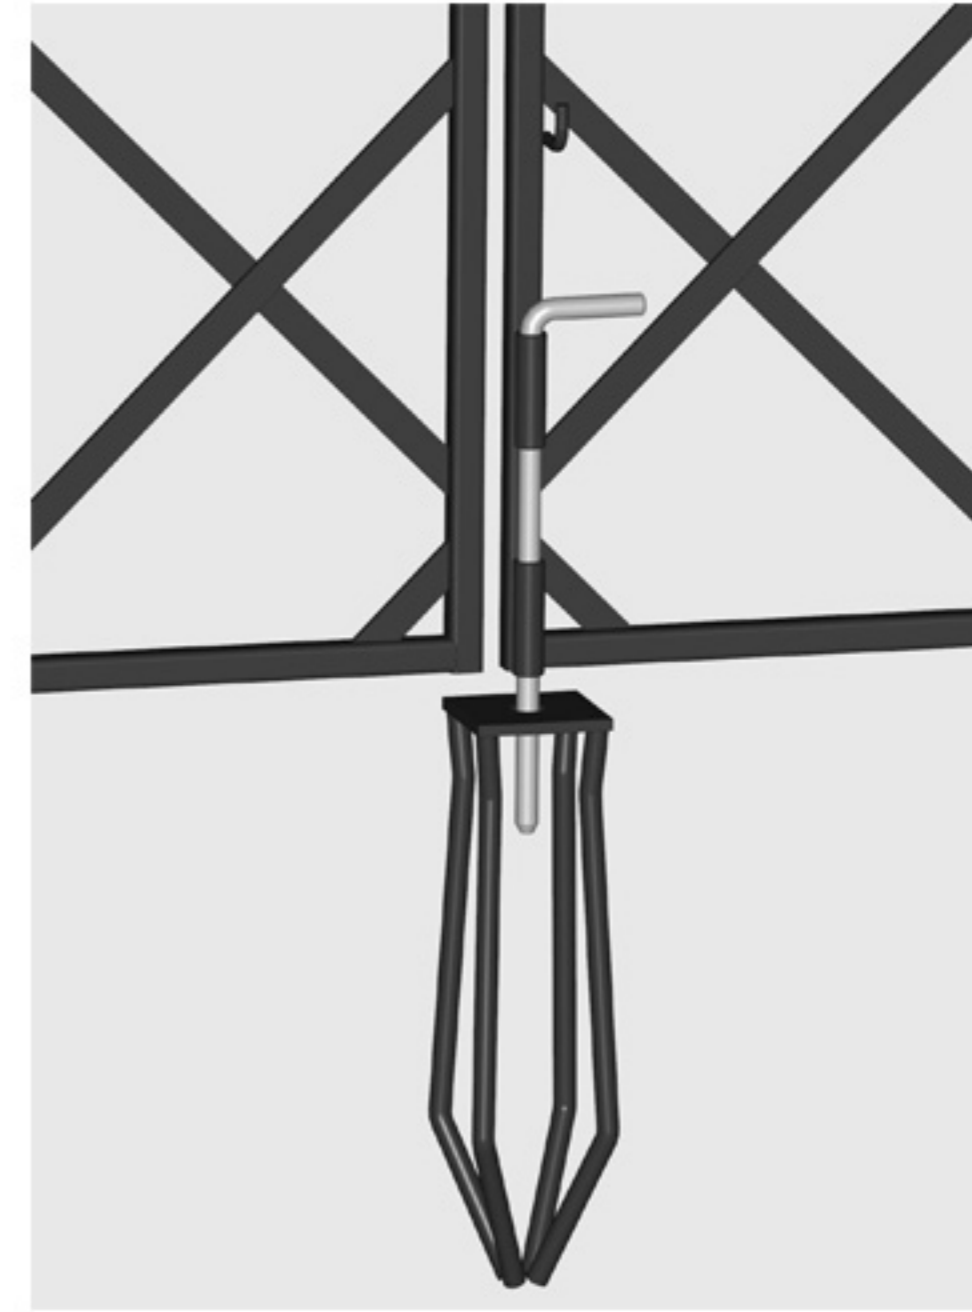

# R5-160-VG

central fixing spike (opened)

central fixing spike (closed)

latch

hinge