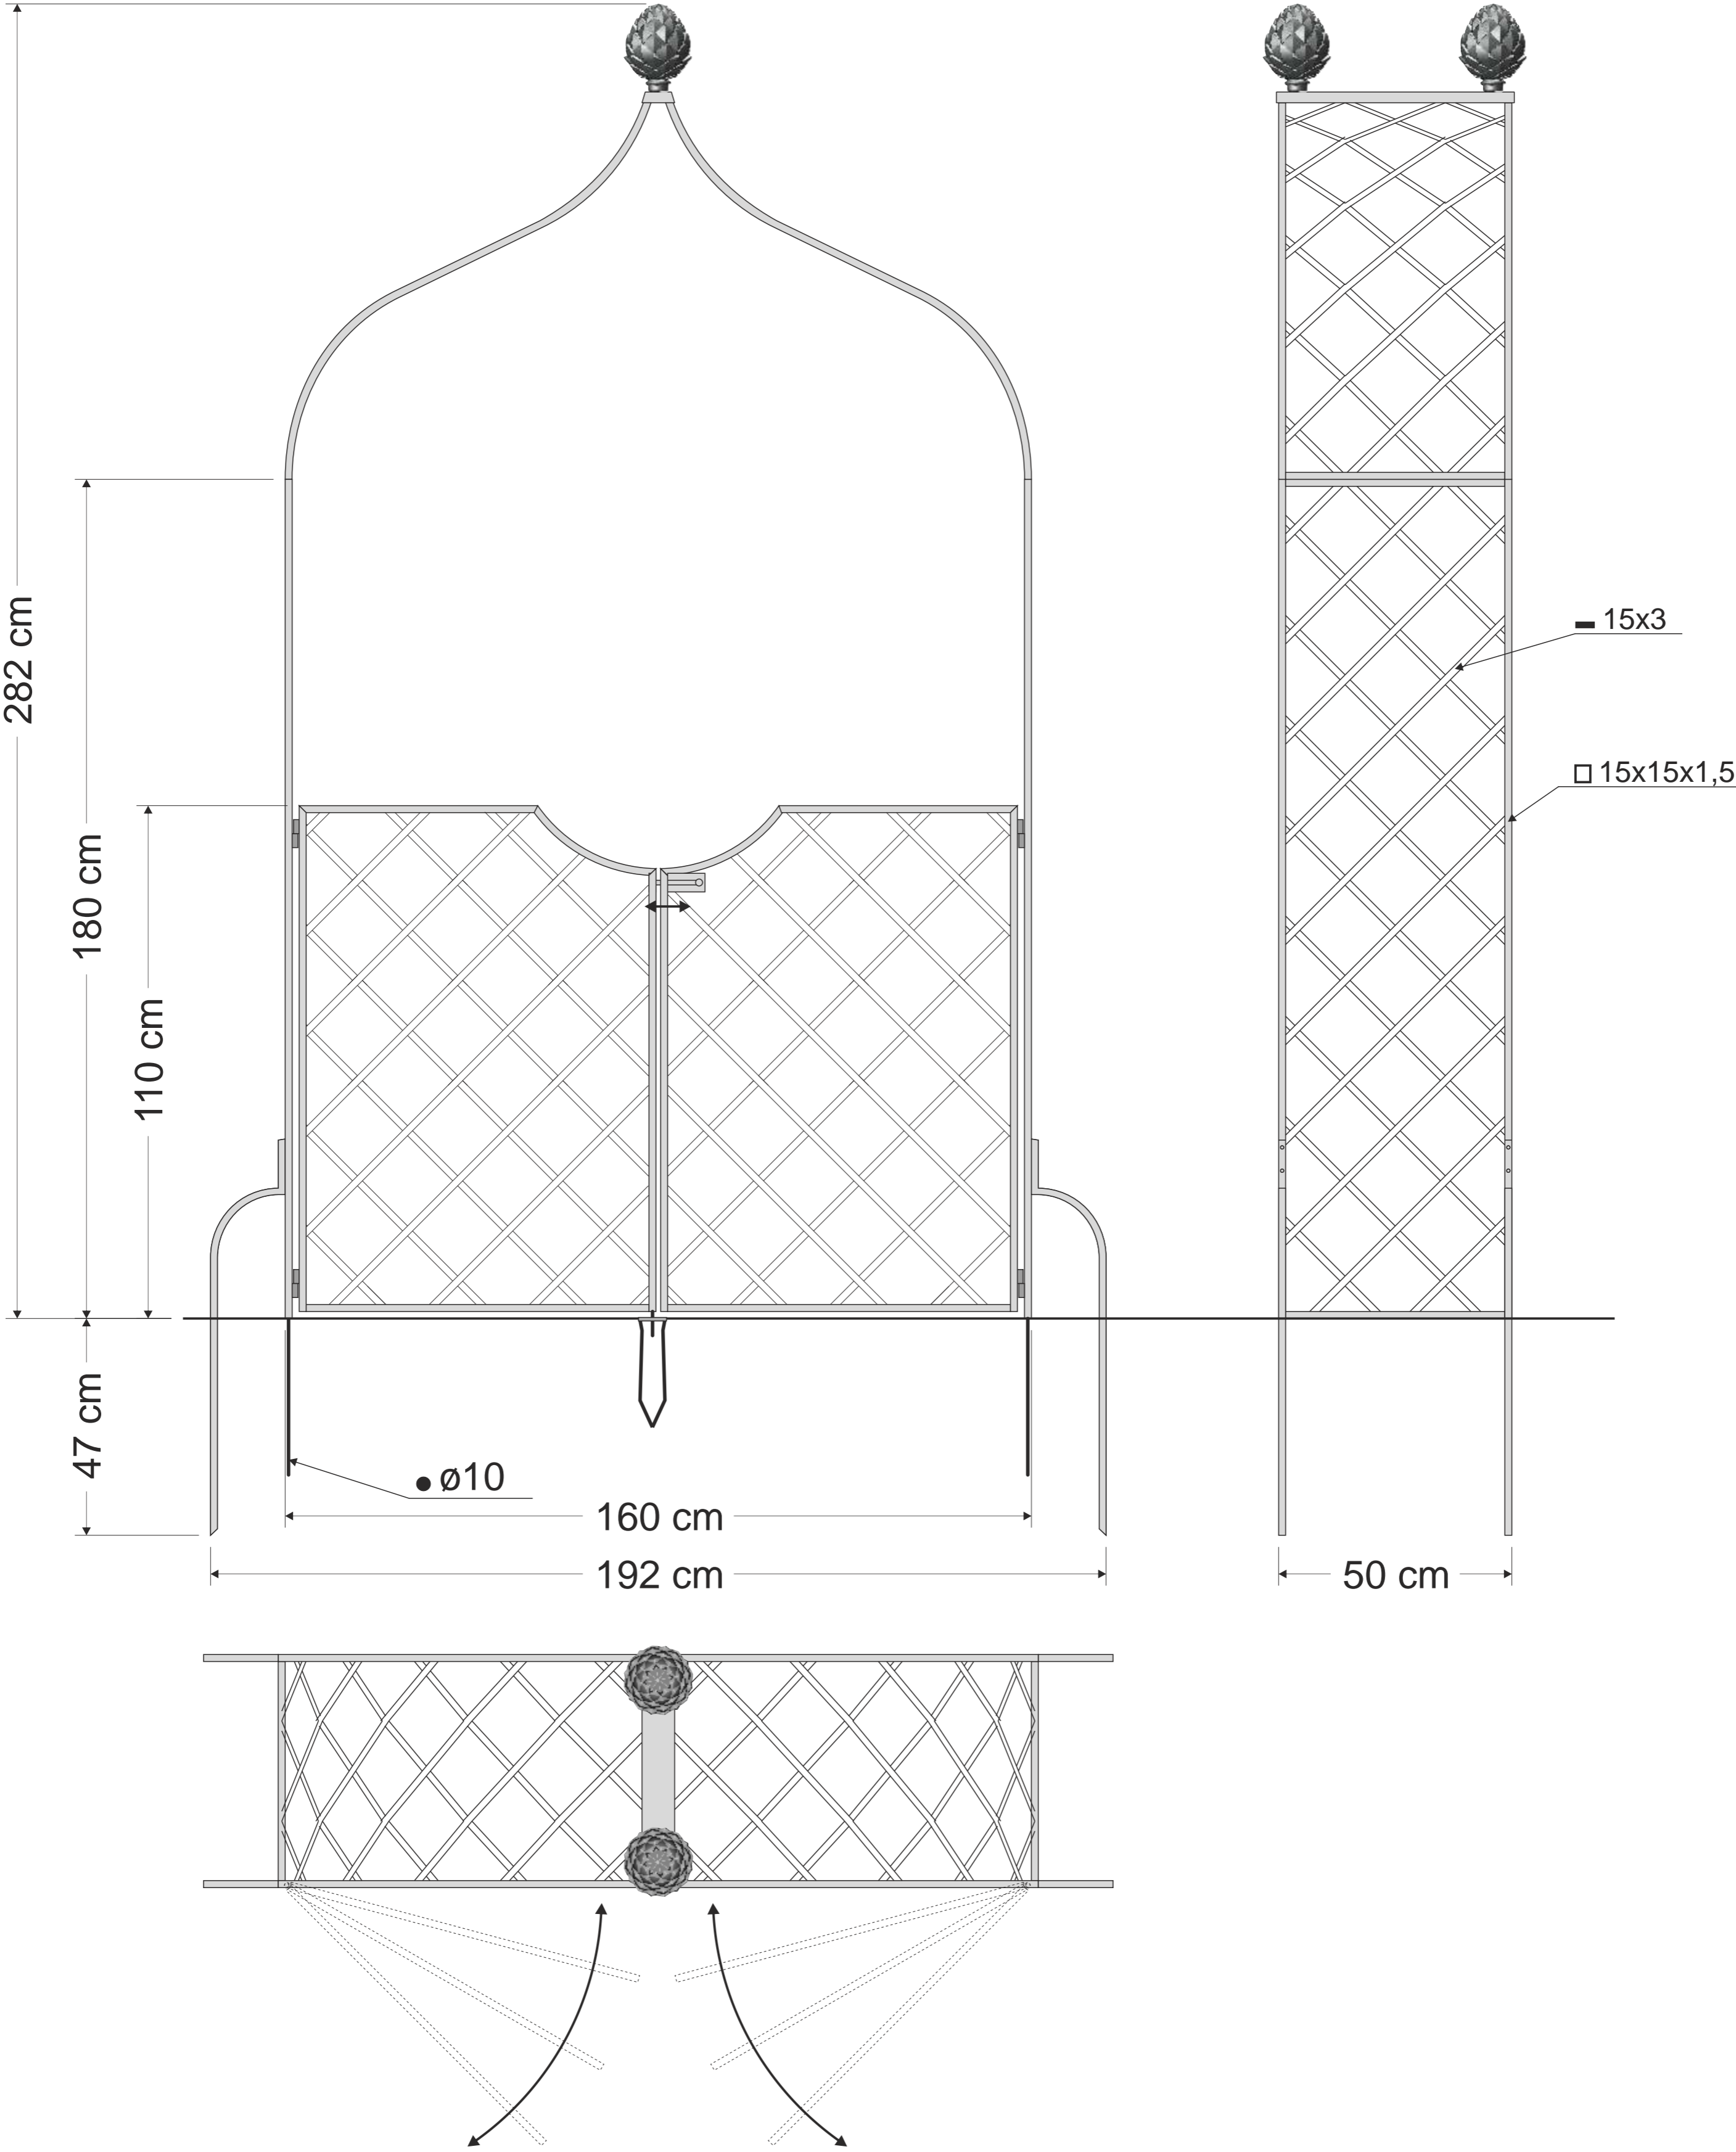

# R5-160-VG

central fixing spike (opened)

central fixing spike (closed)

latch

hinge