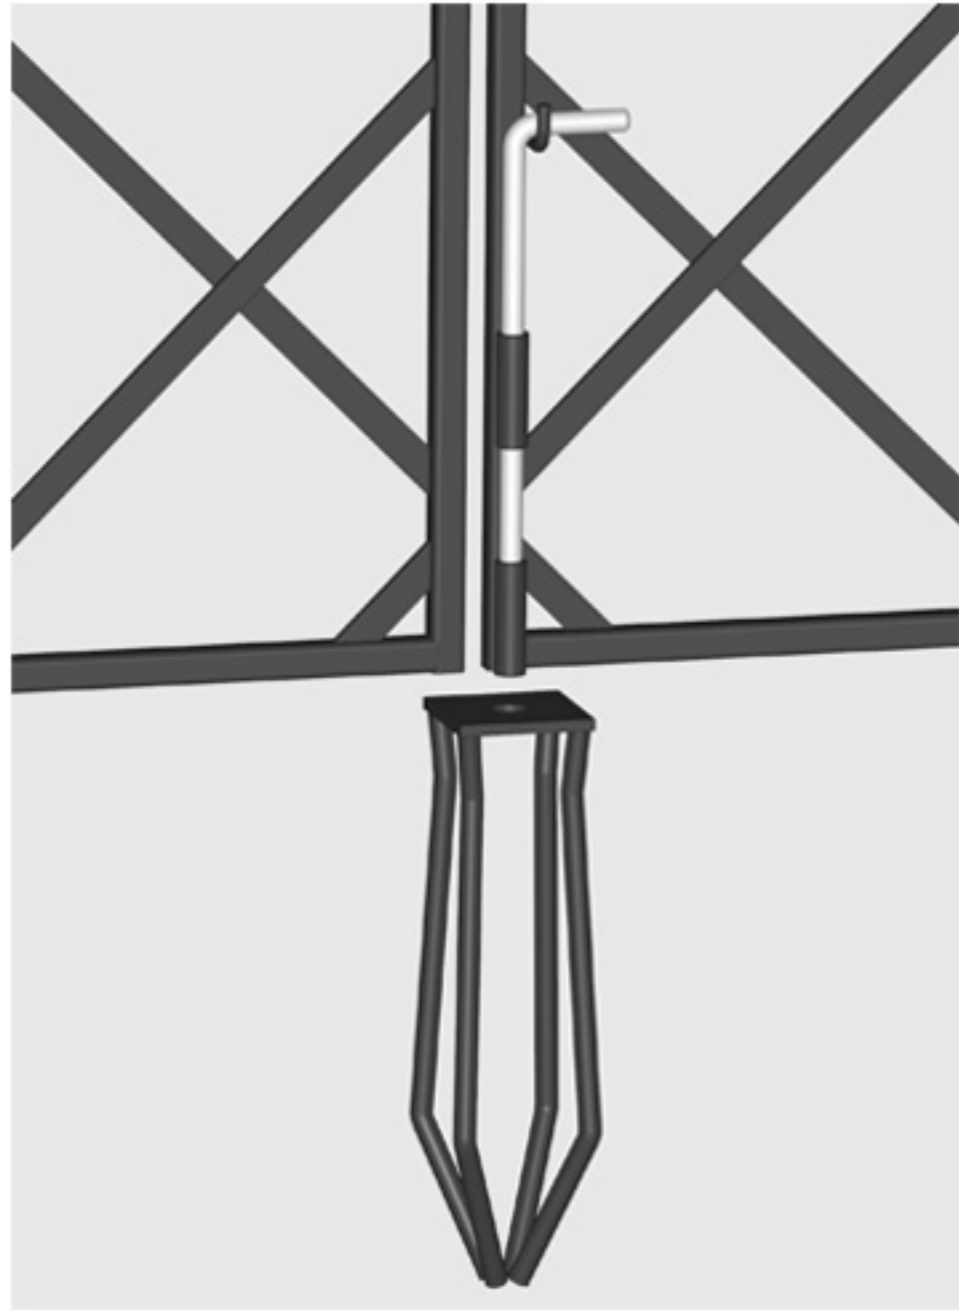

# R5-160-VG

central fixing spike (opened)

central fixing spike (closed)

latch

hinge