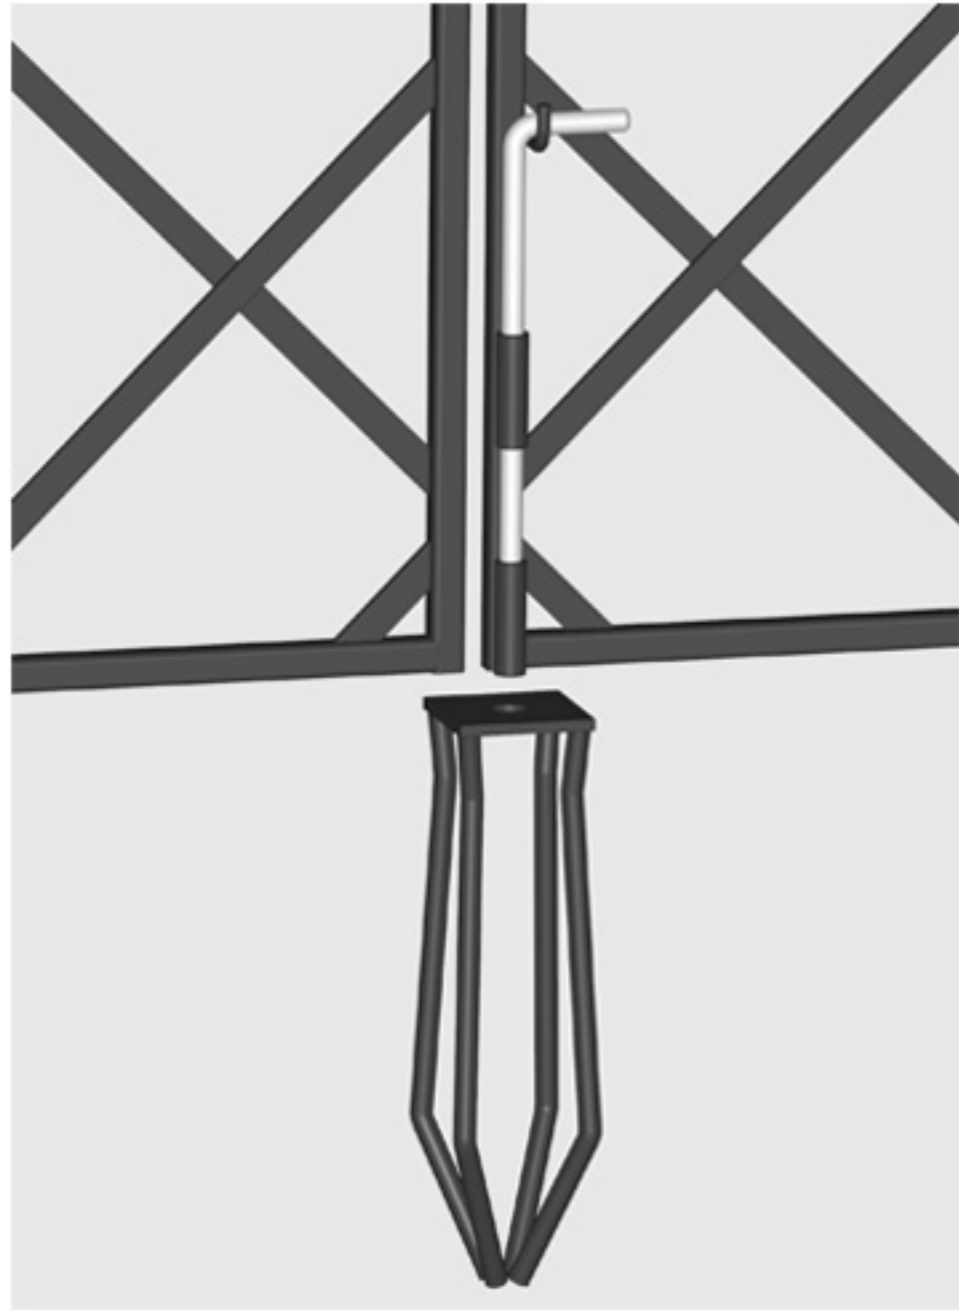

R5-160-CTZ

central fixing spike (opened)

central fixing spike (closed)

latch

hinge