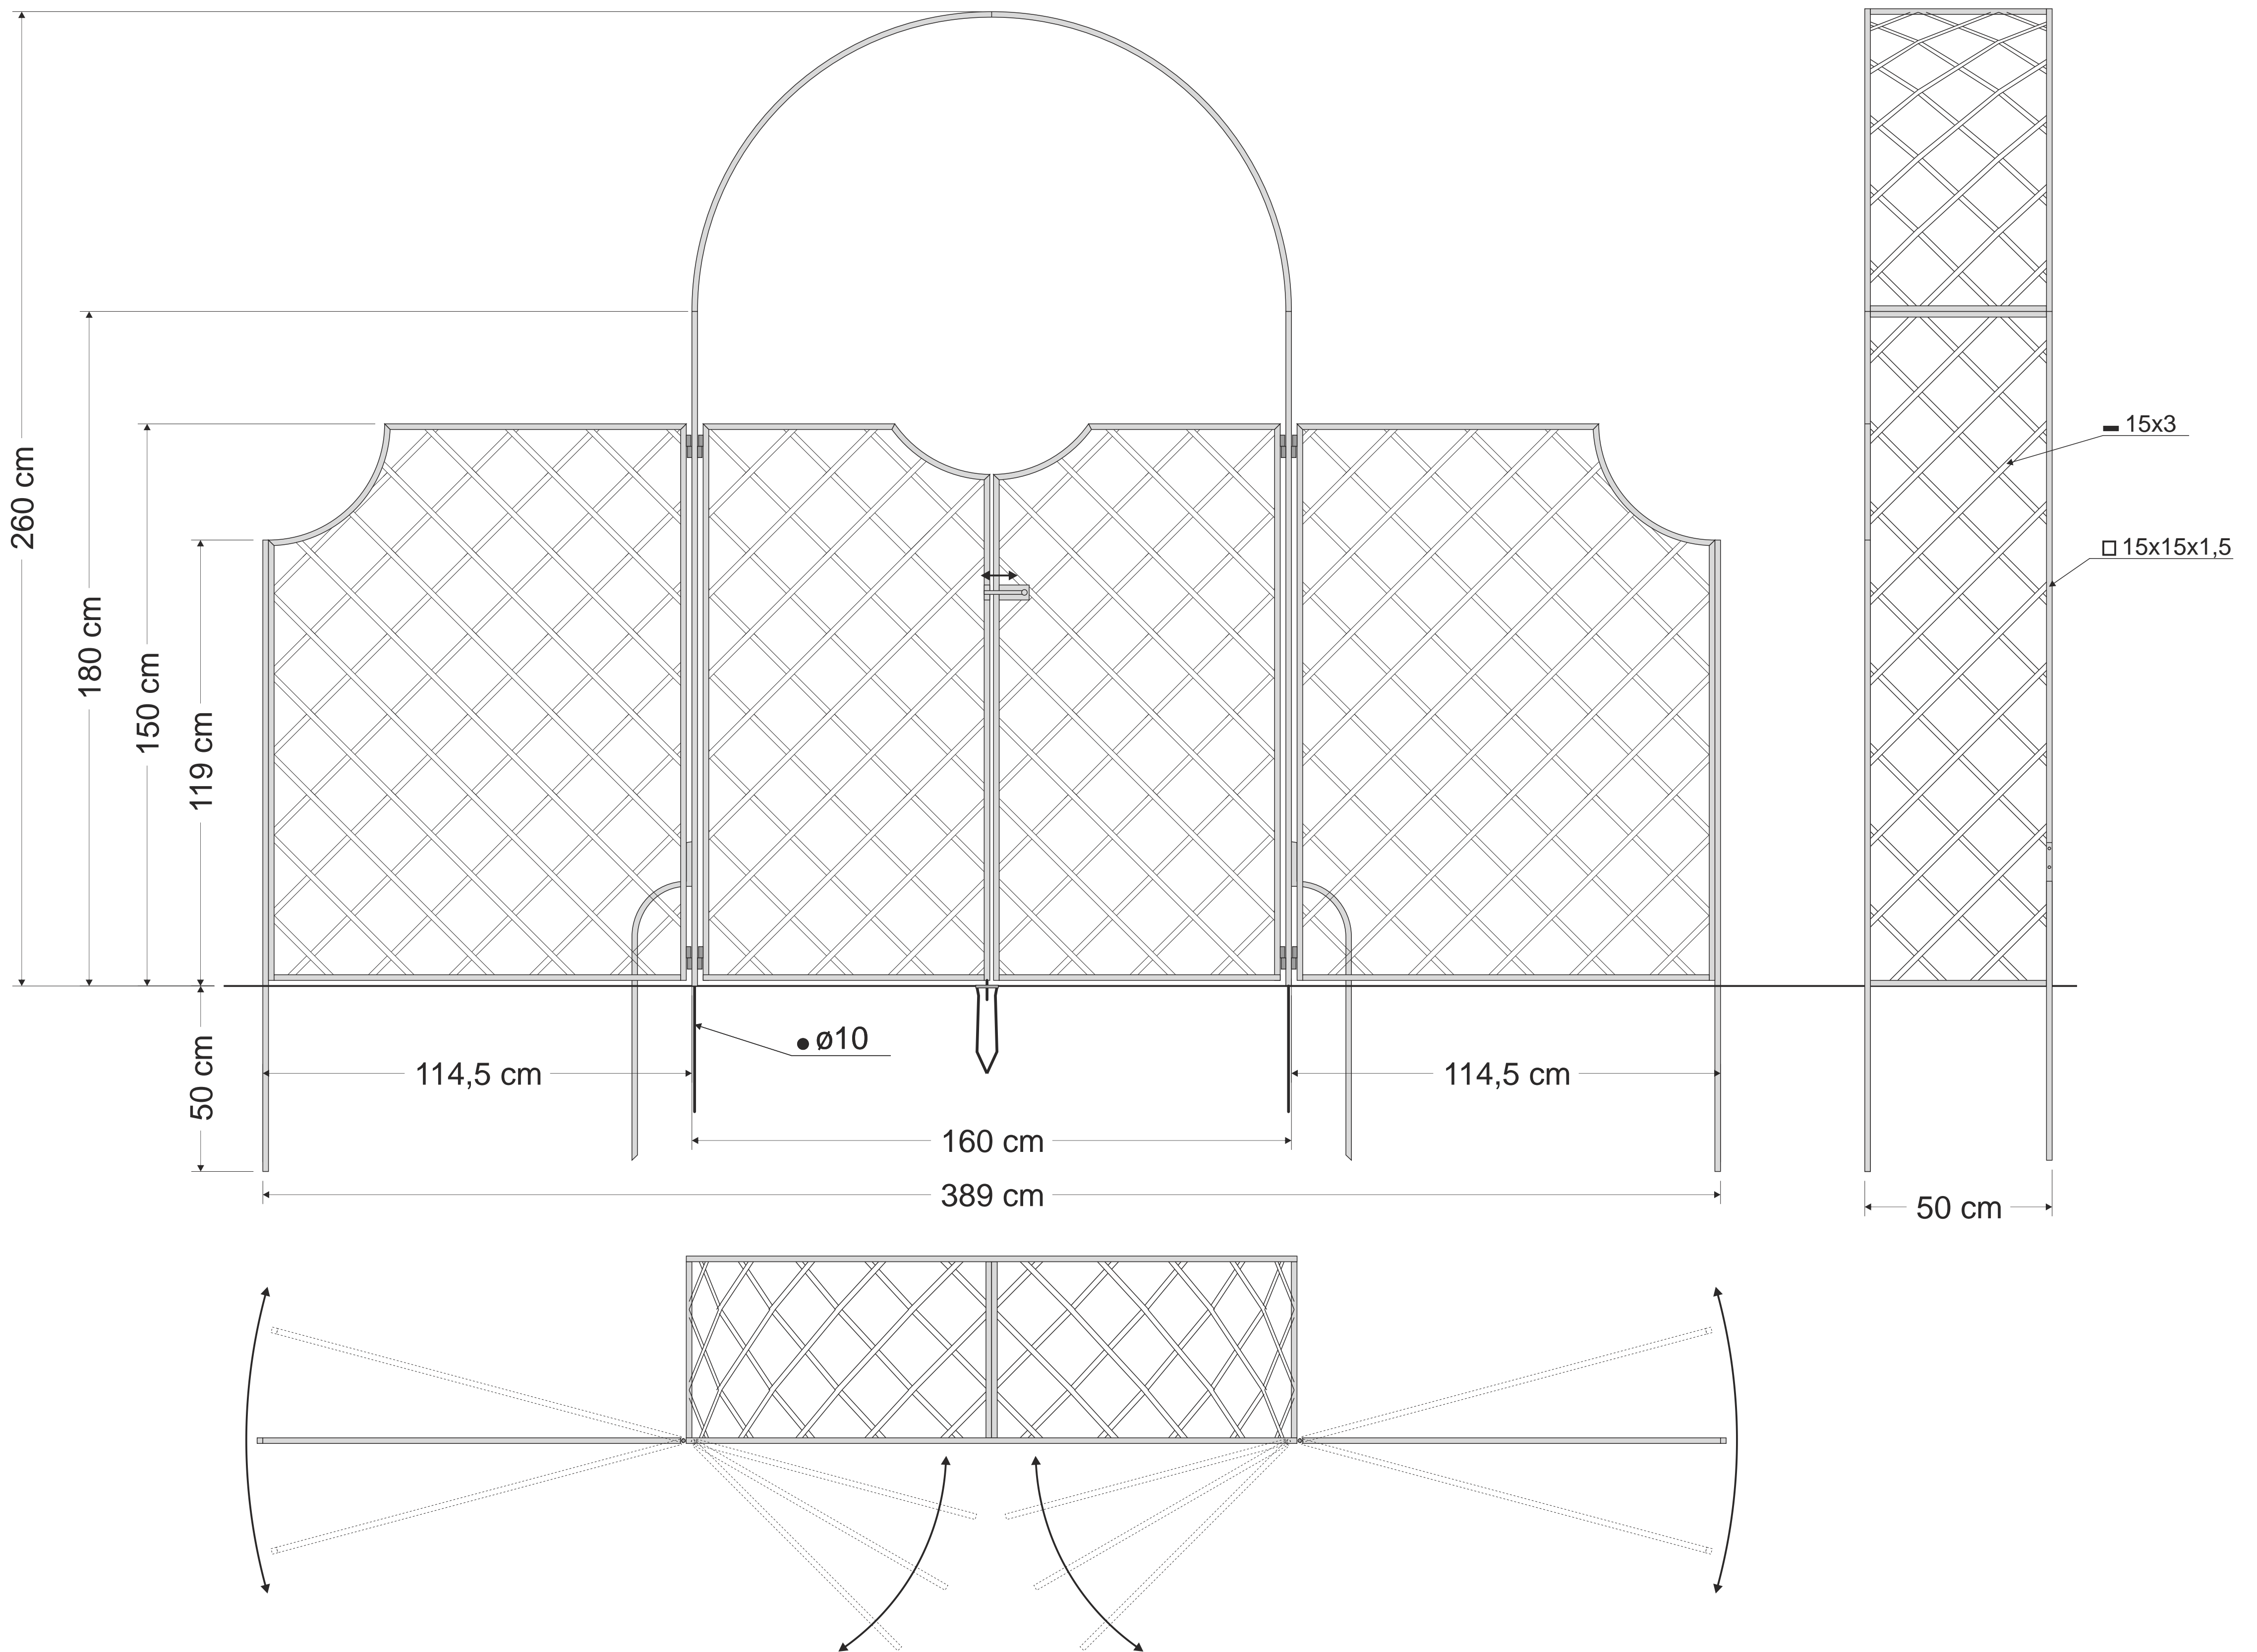

R5-160-CTZ

central fixing spike (opened)

central fixing spike (closed)

latch

hinge