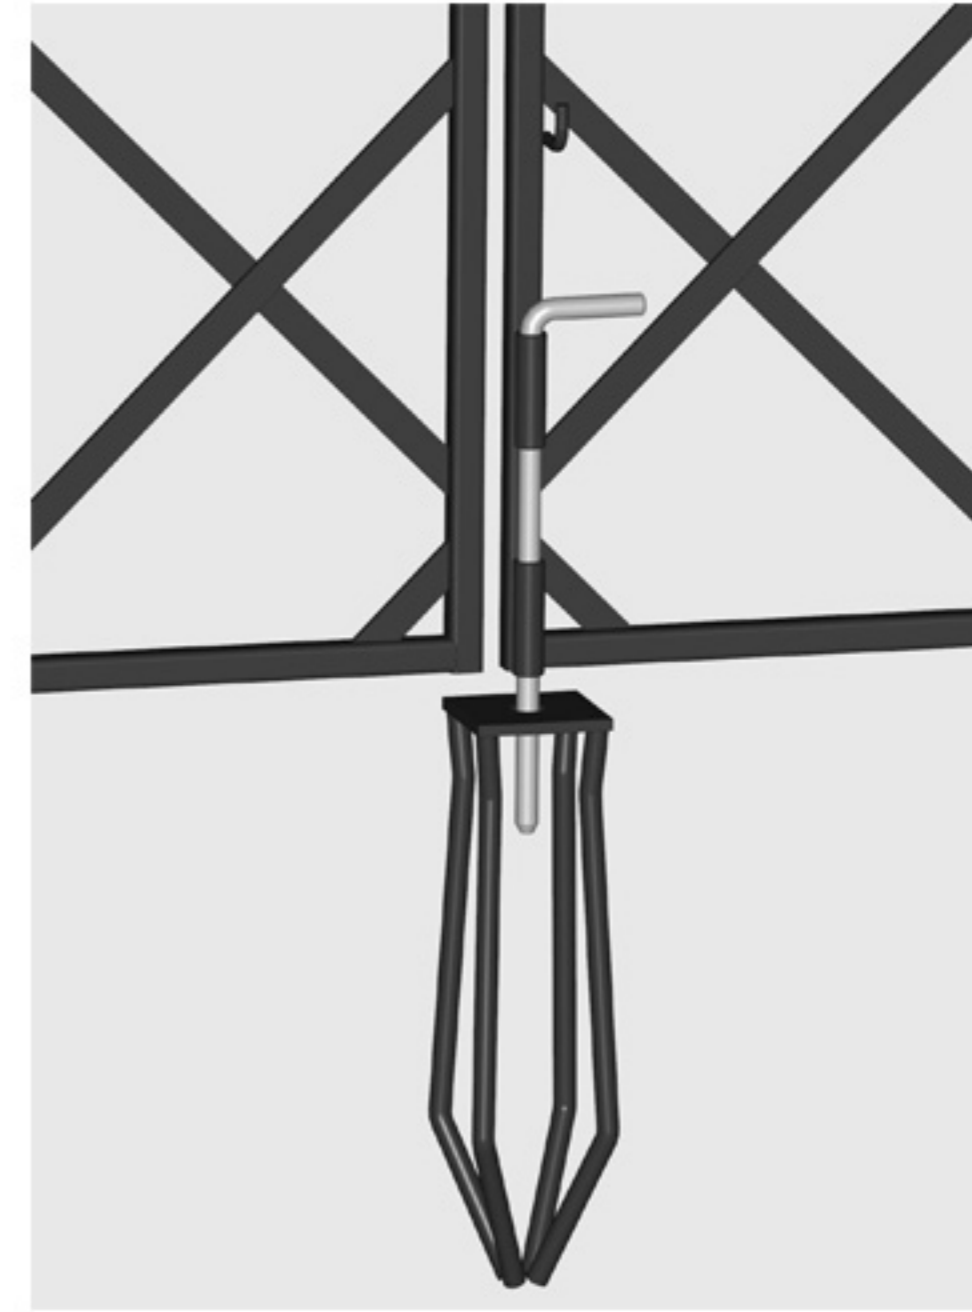

R5-160-CTZ

central fixing spike (opened)

central fixing spike (closed)

latch

hinge