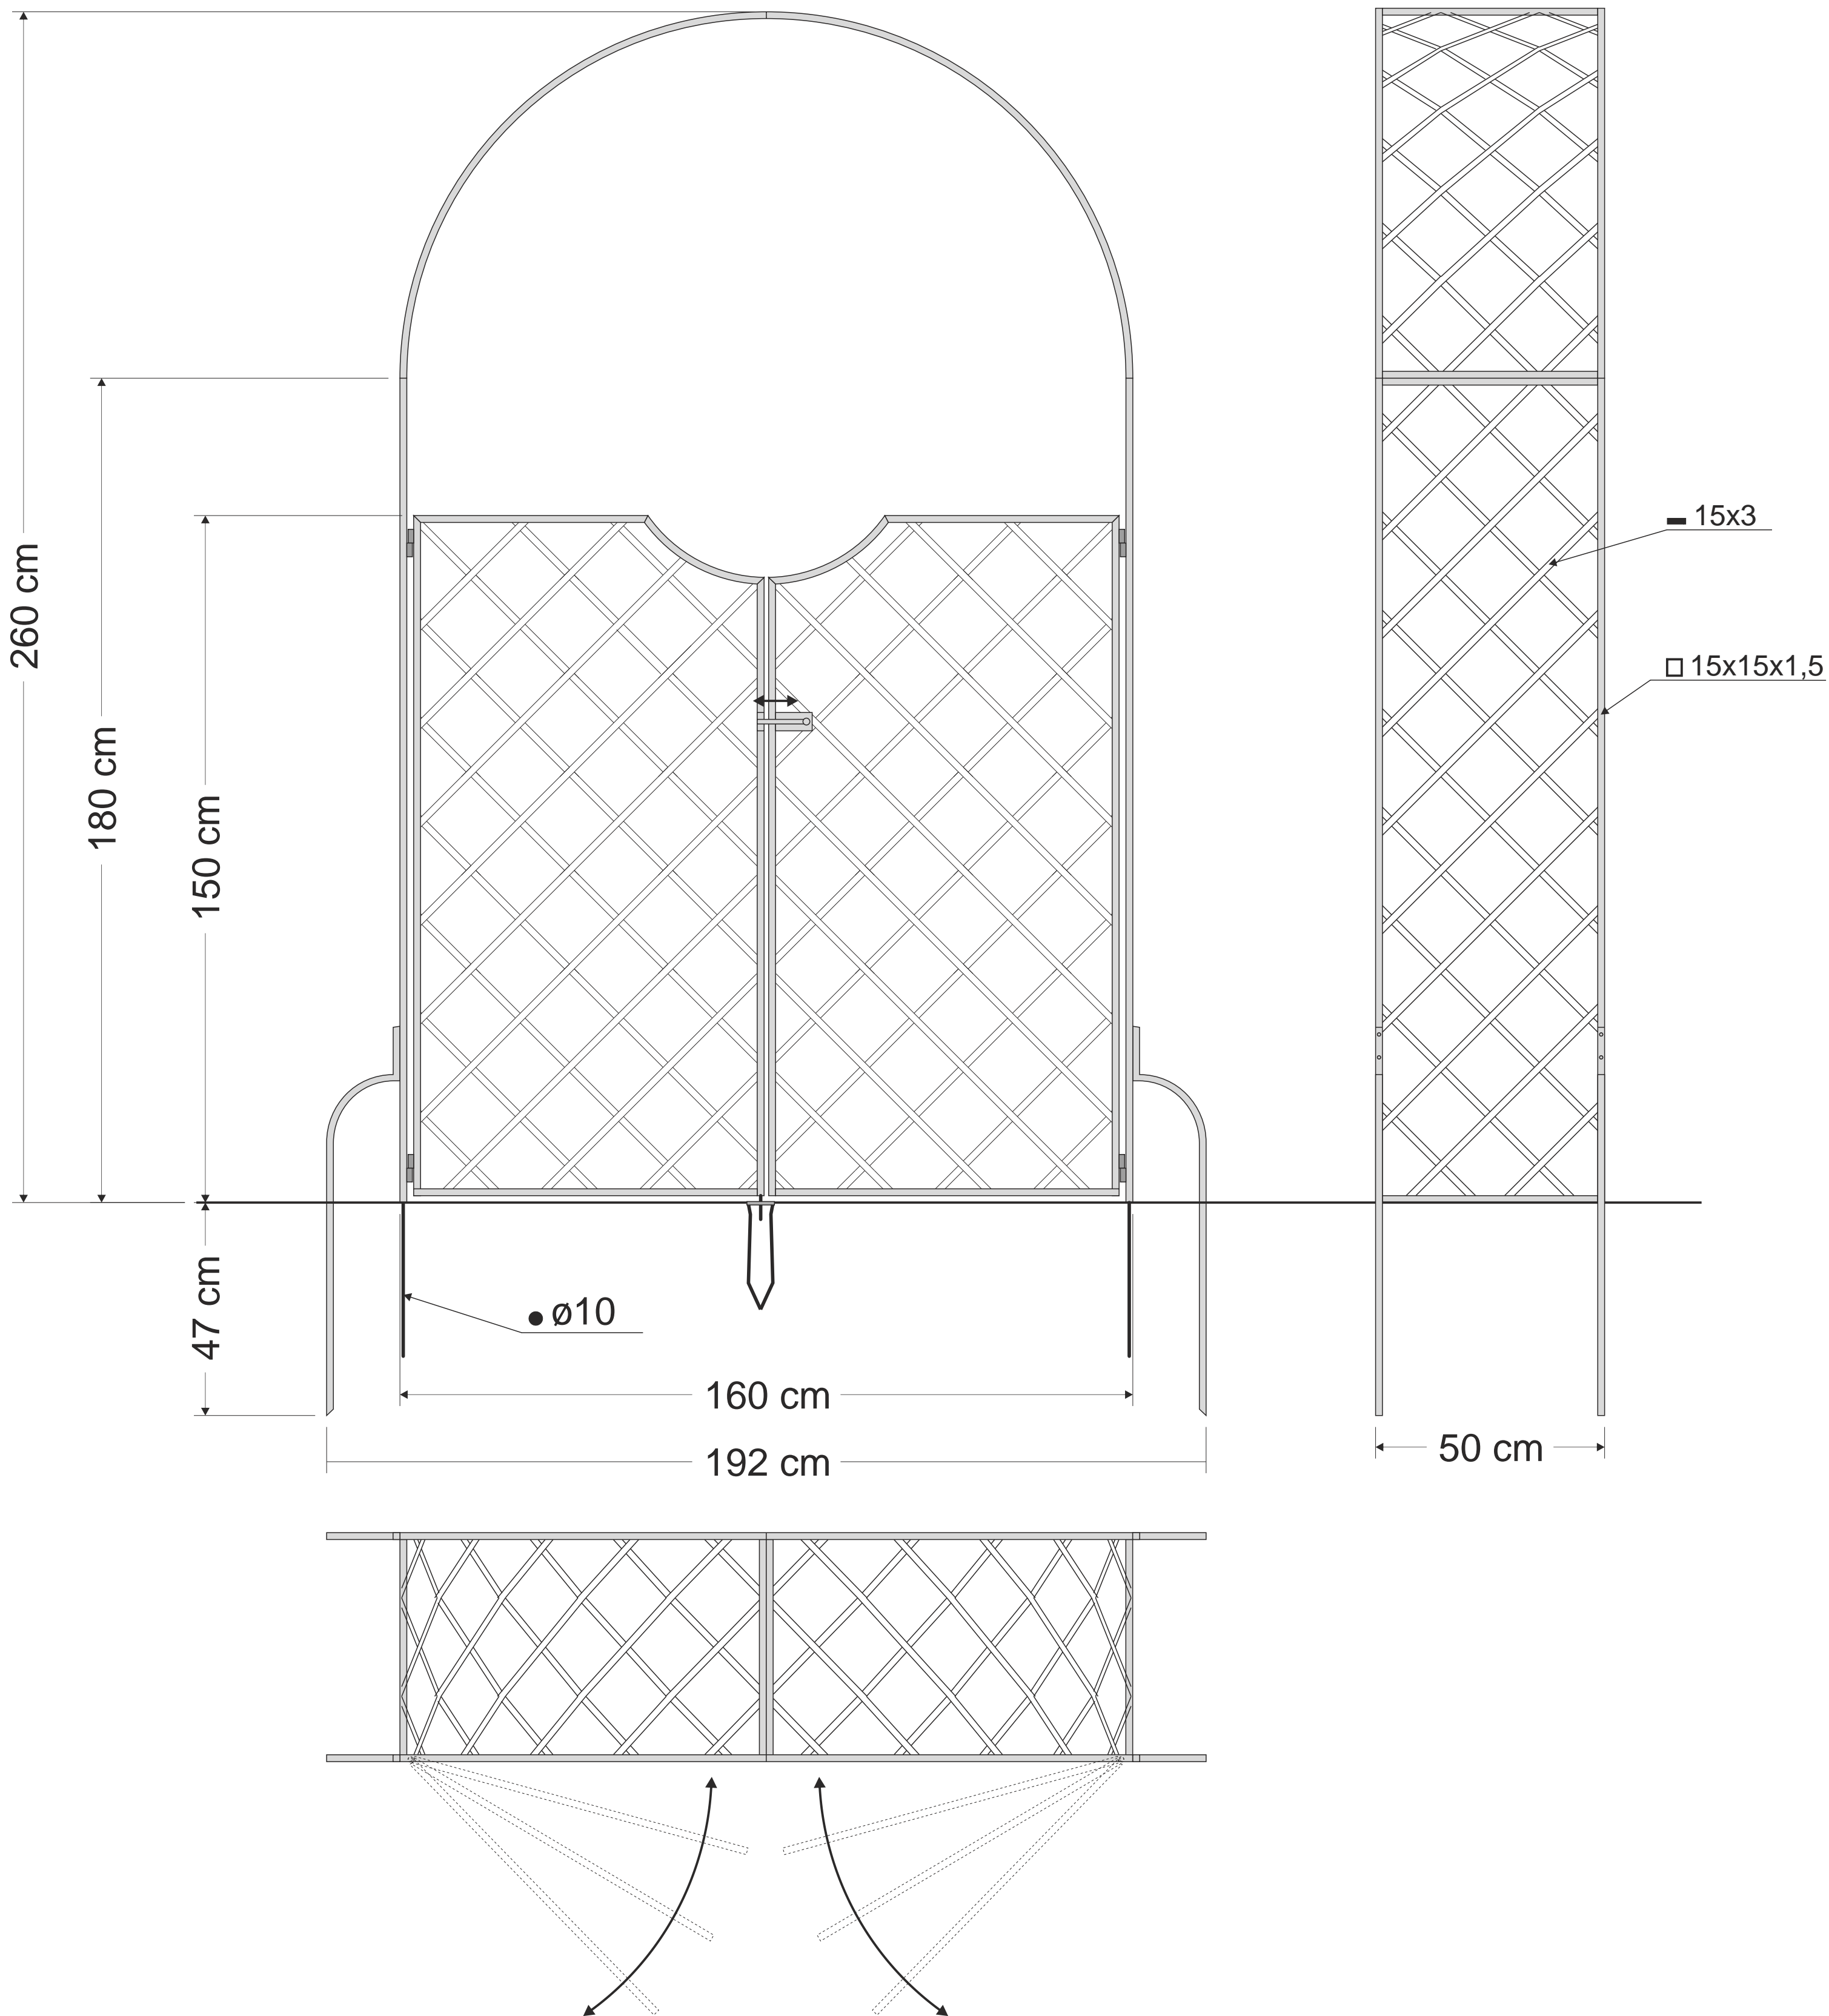

R5-160-CT

central fixing spike (opened)

central fixing spike (closed)

latch

hinge