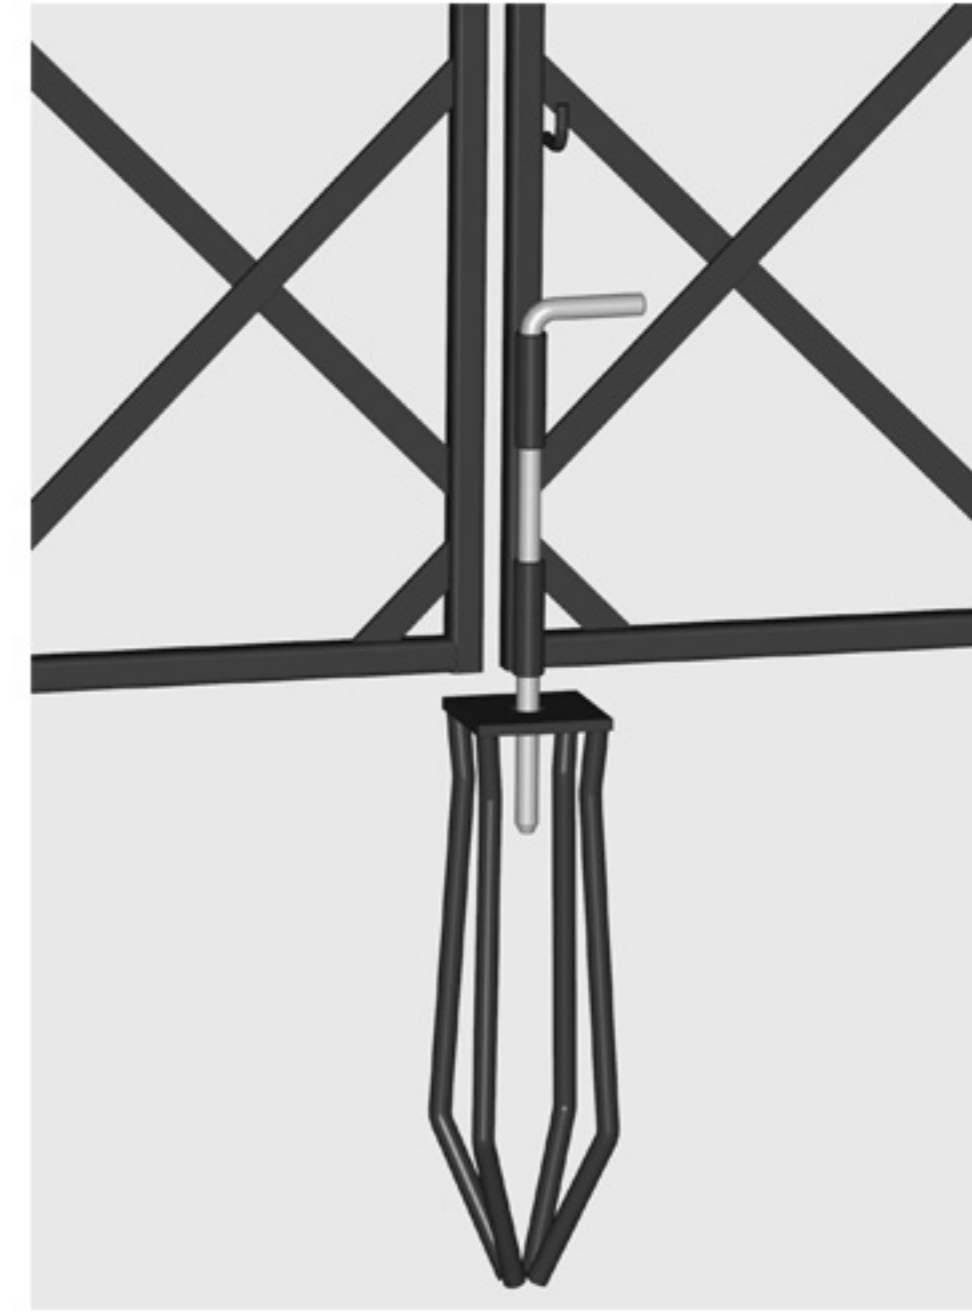

R5-160-CT

central fixing spike (opened)

central fixing spike (closed)

latch

hinge