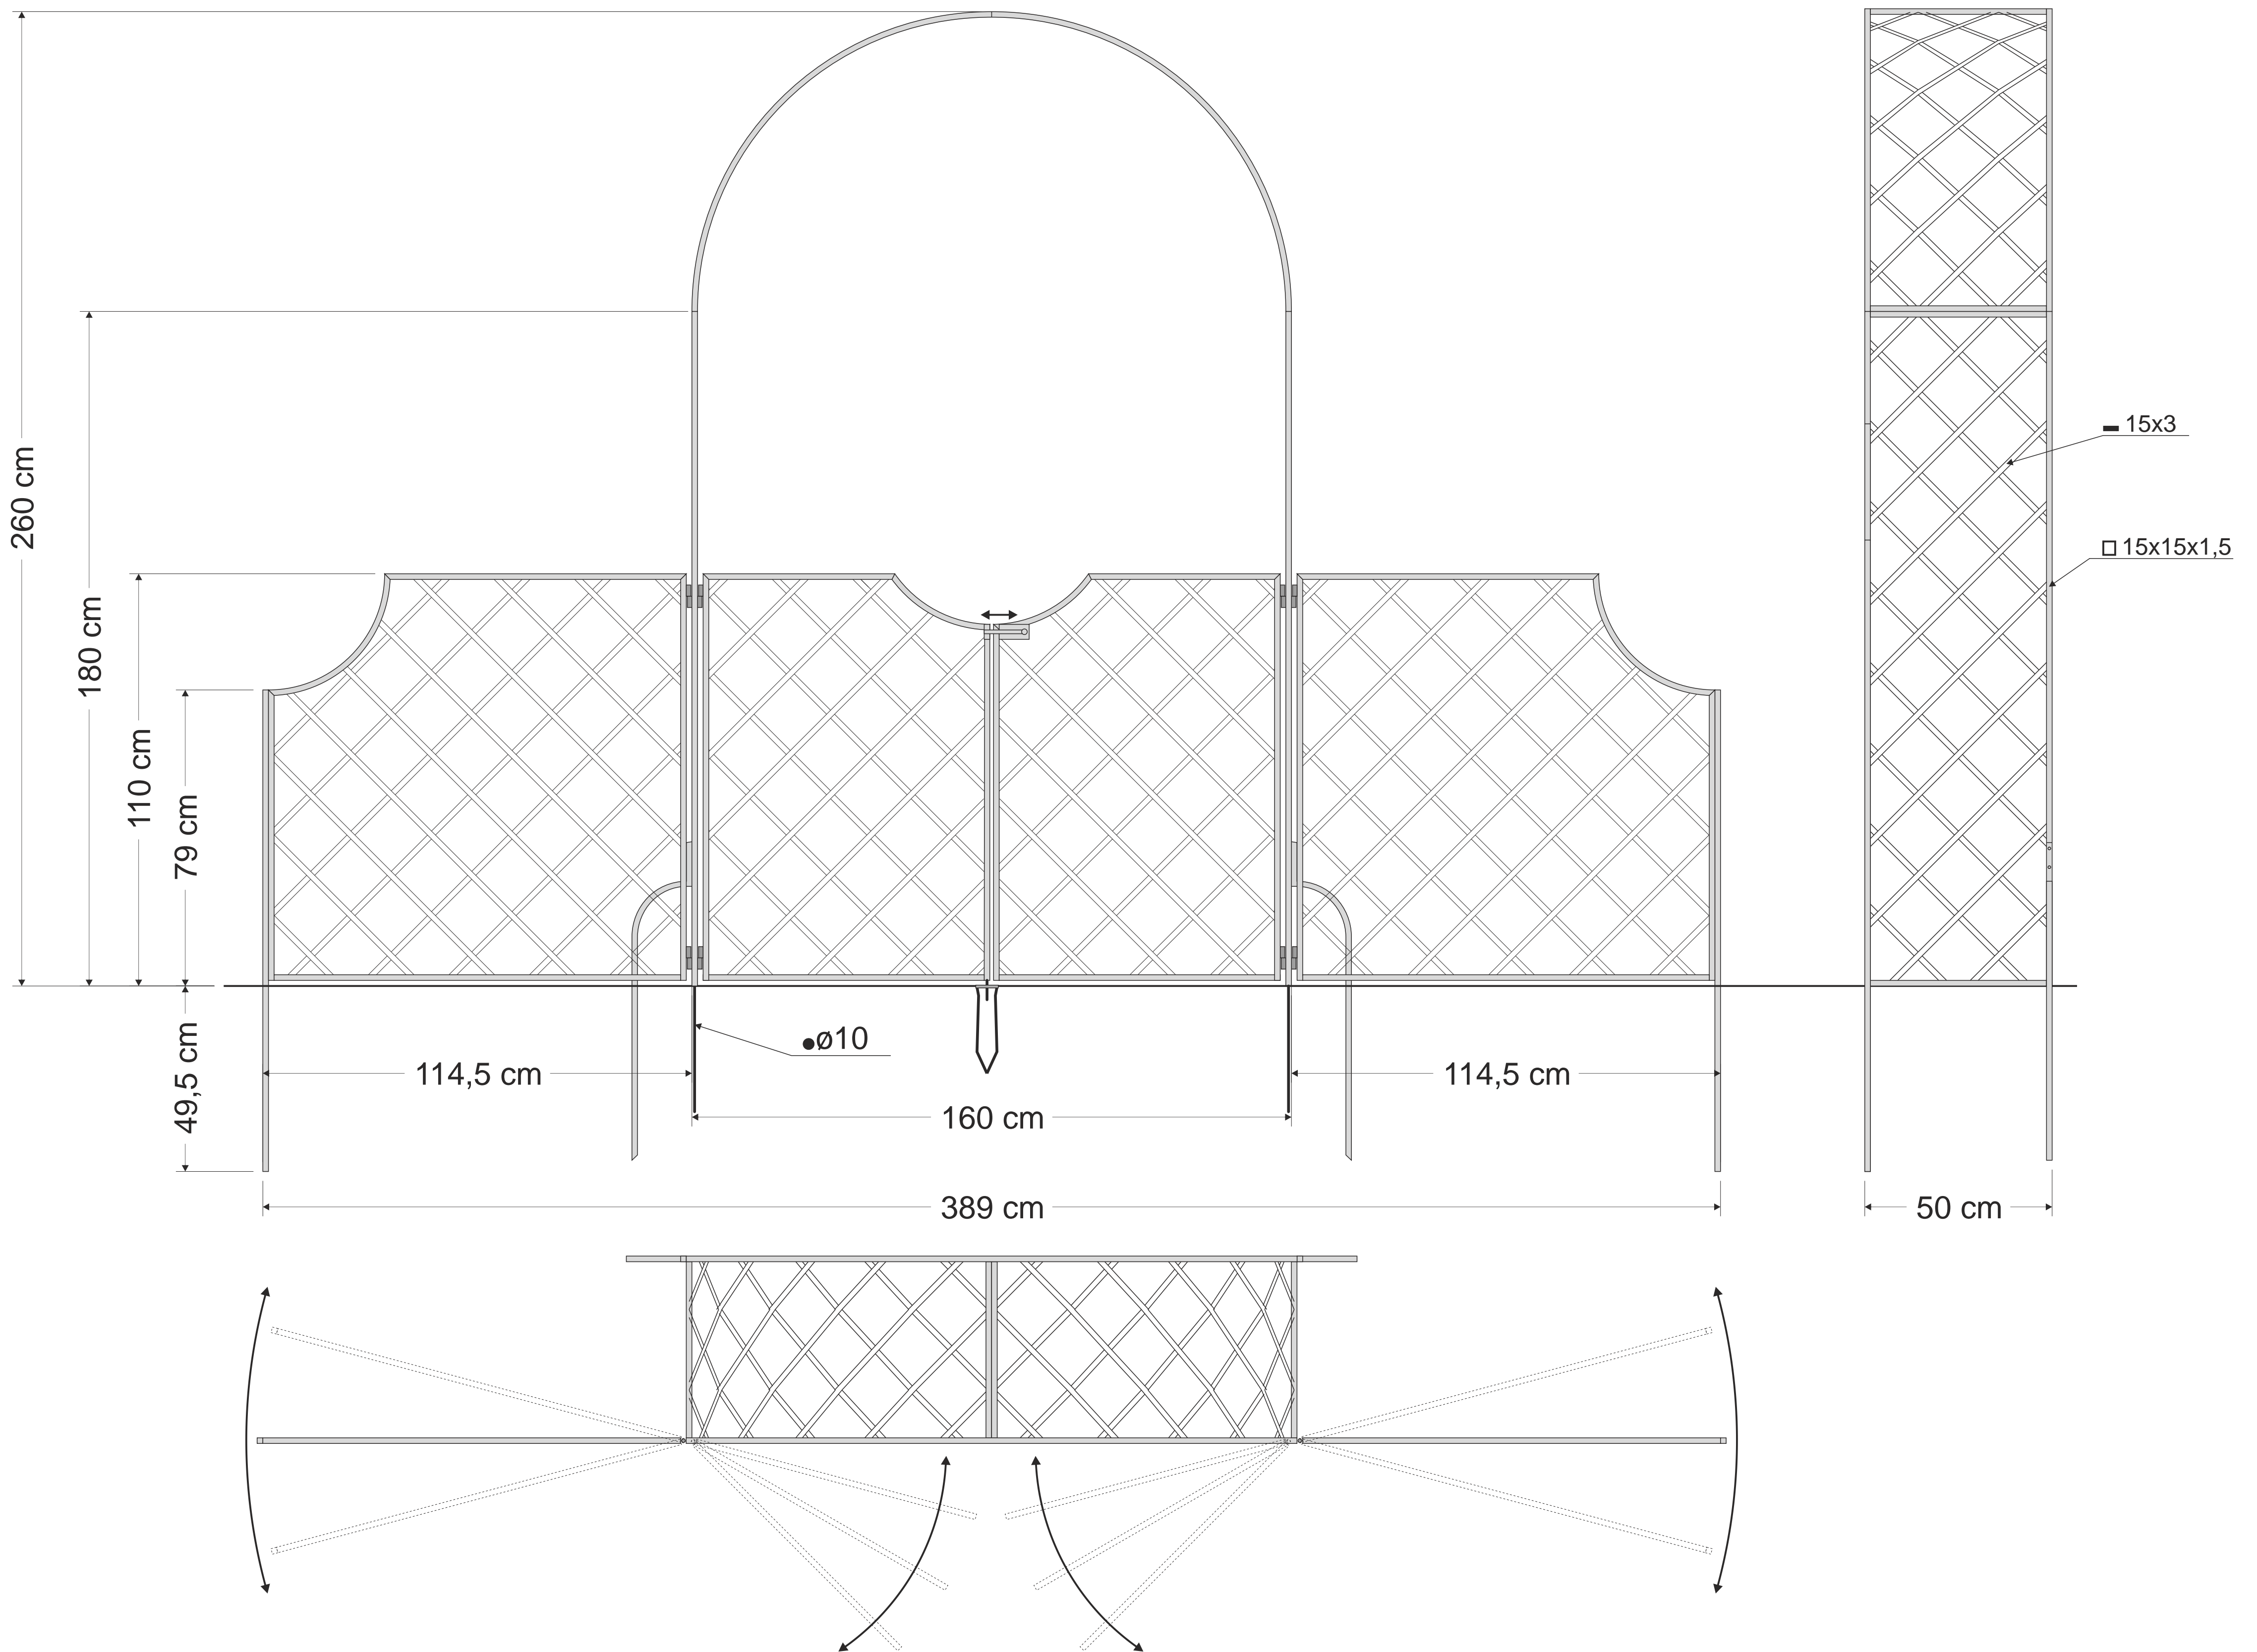

R5-160-CGZ

central fixing spike (opened)

central fixing spike (closed)

latch

hinge