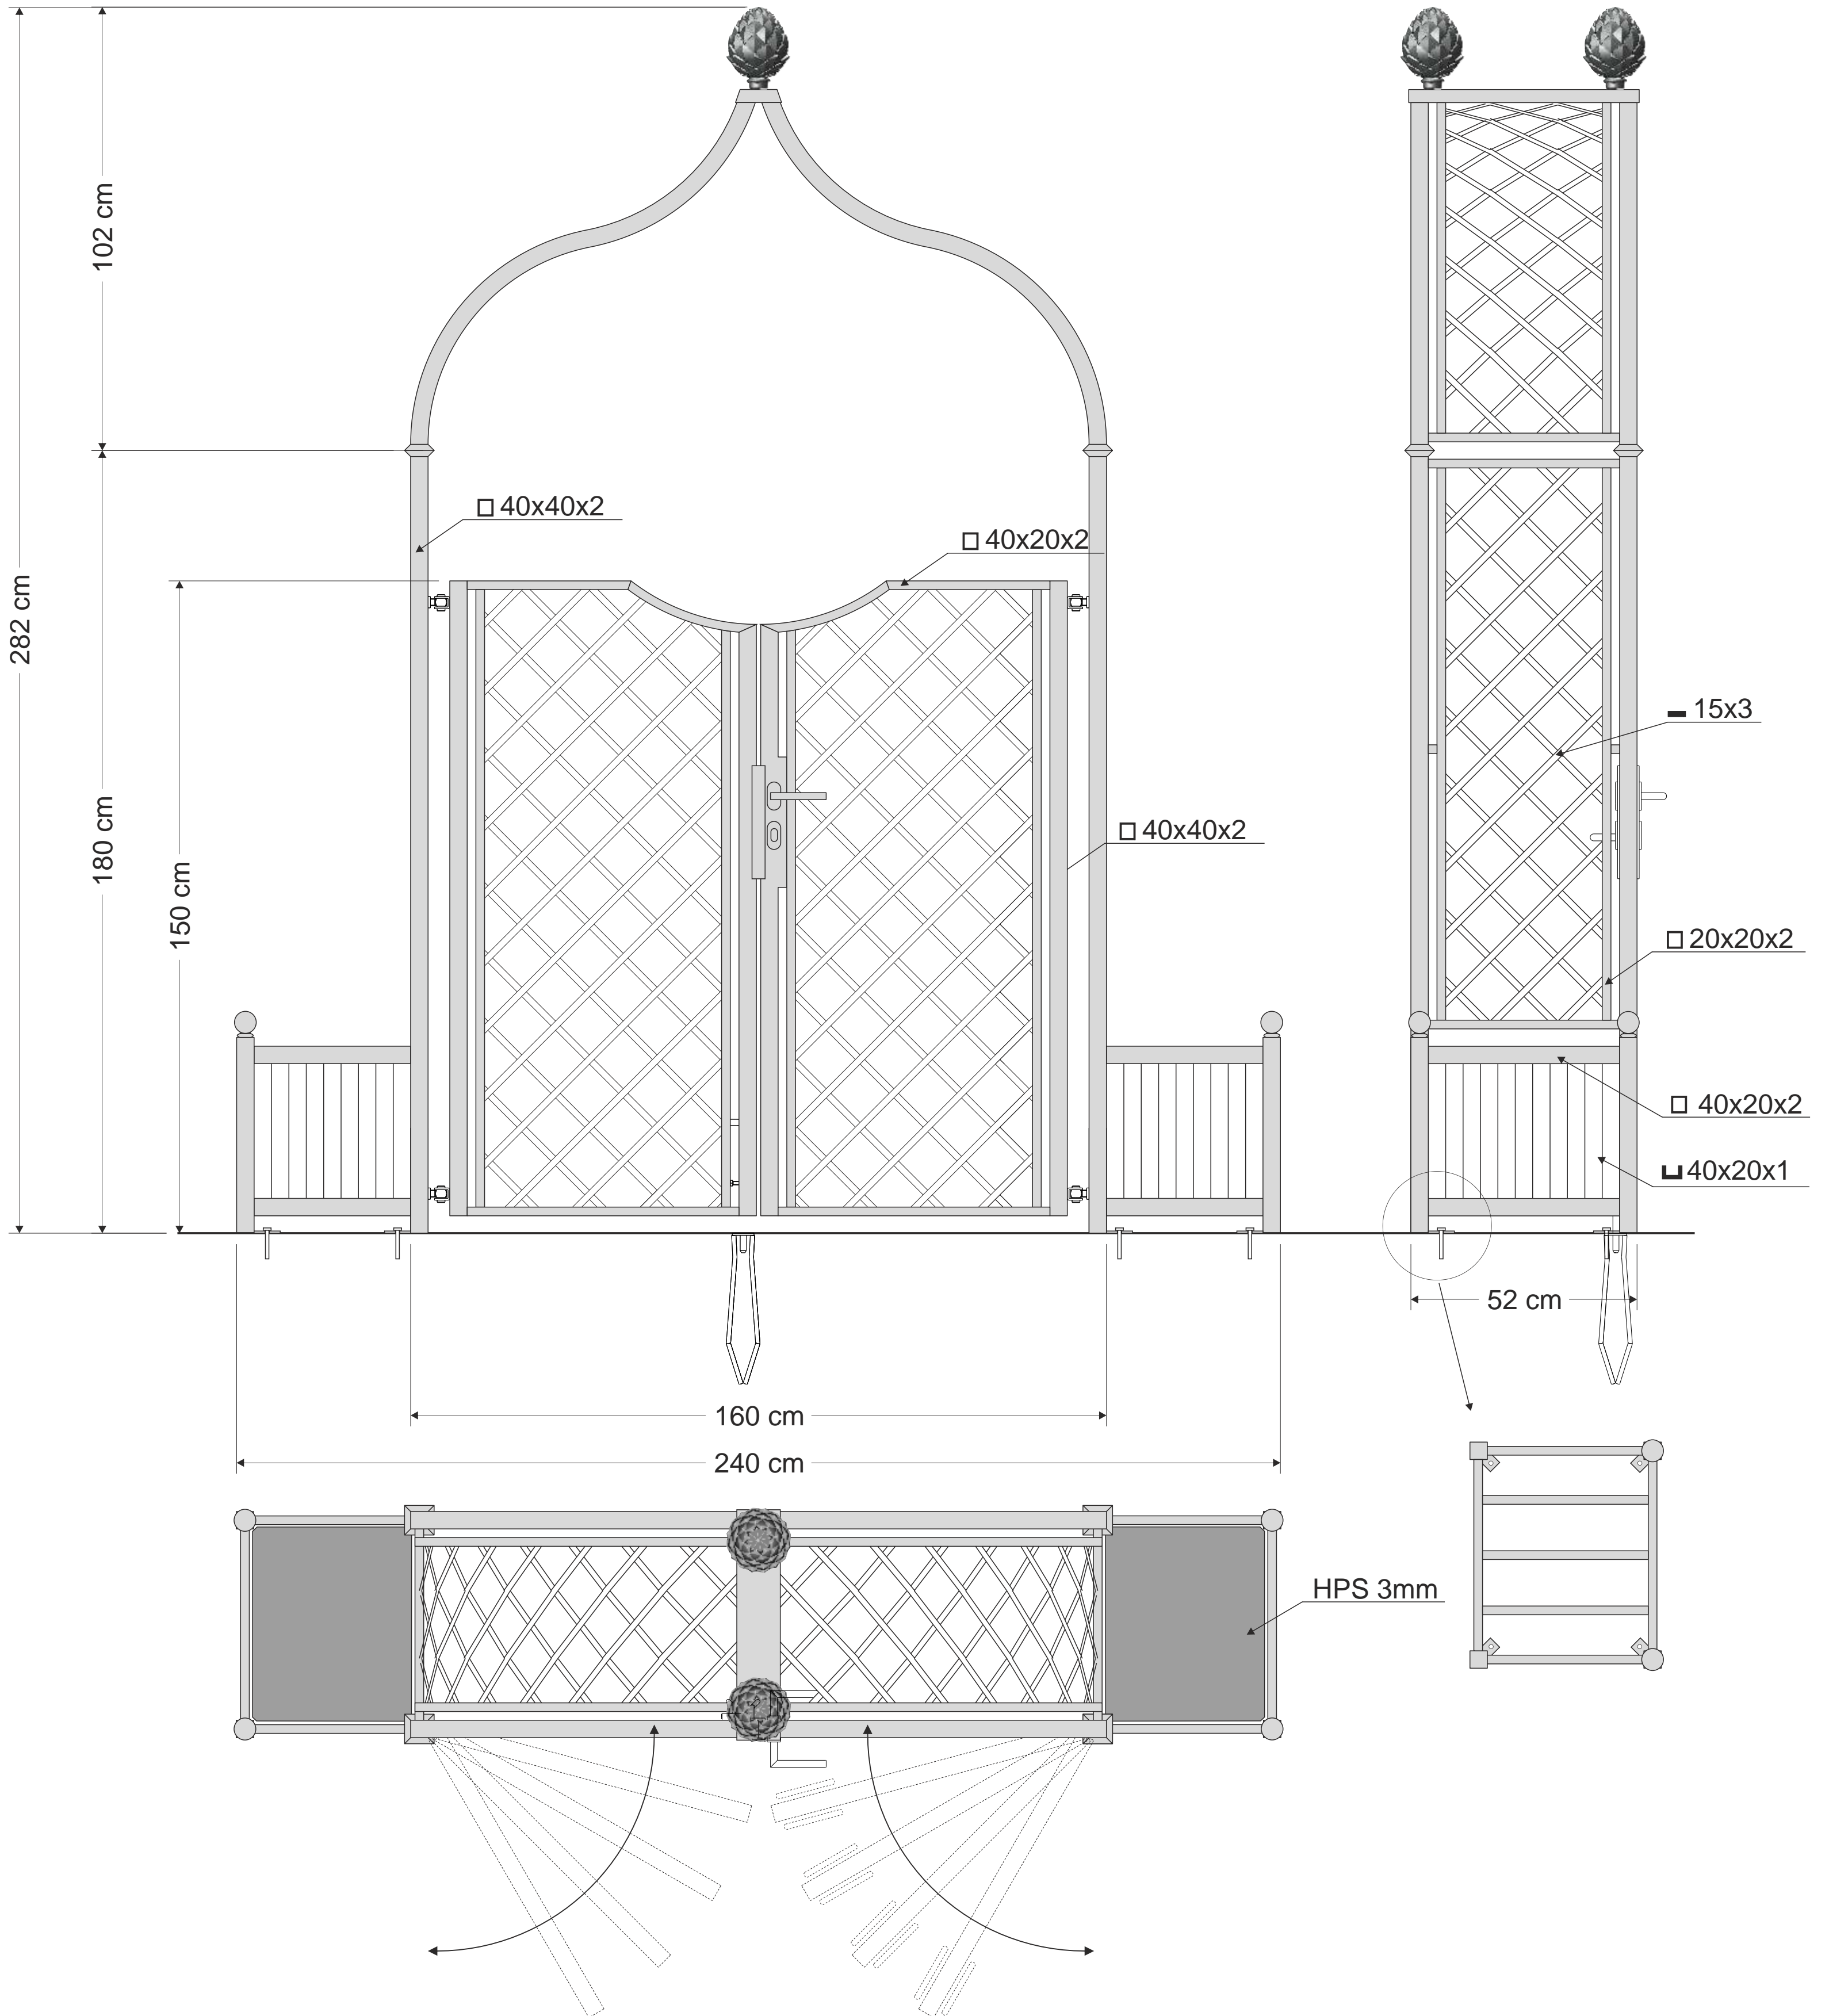

R5-152-VKT

central fixing spike (opened)

central fixing spike (closed)

handle

hinge

Stainless steel handle - 3 keys supplied