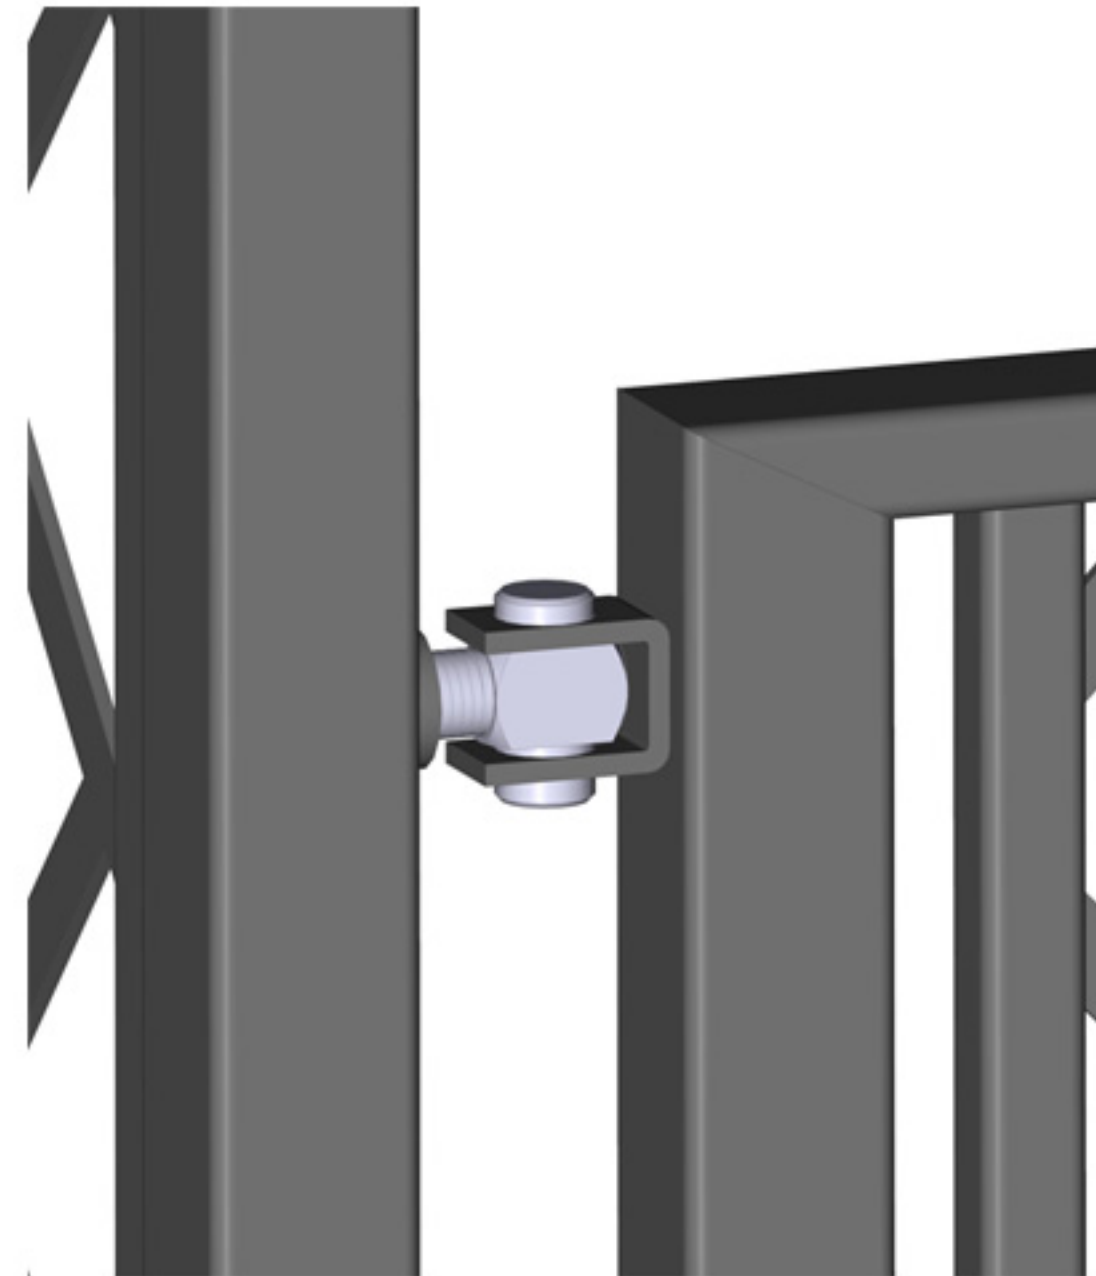

R5-152-VKT

central fixing spike (opened)

central fixing spike (closed)

handle

hinge

Stainless steel handle - 3 keys supplied