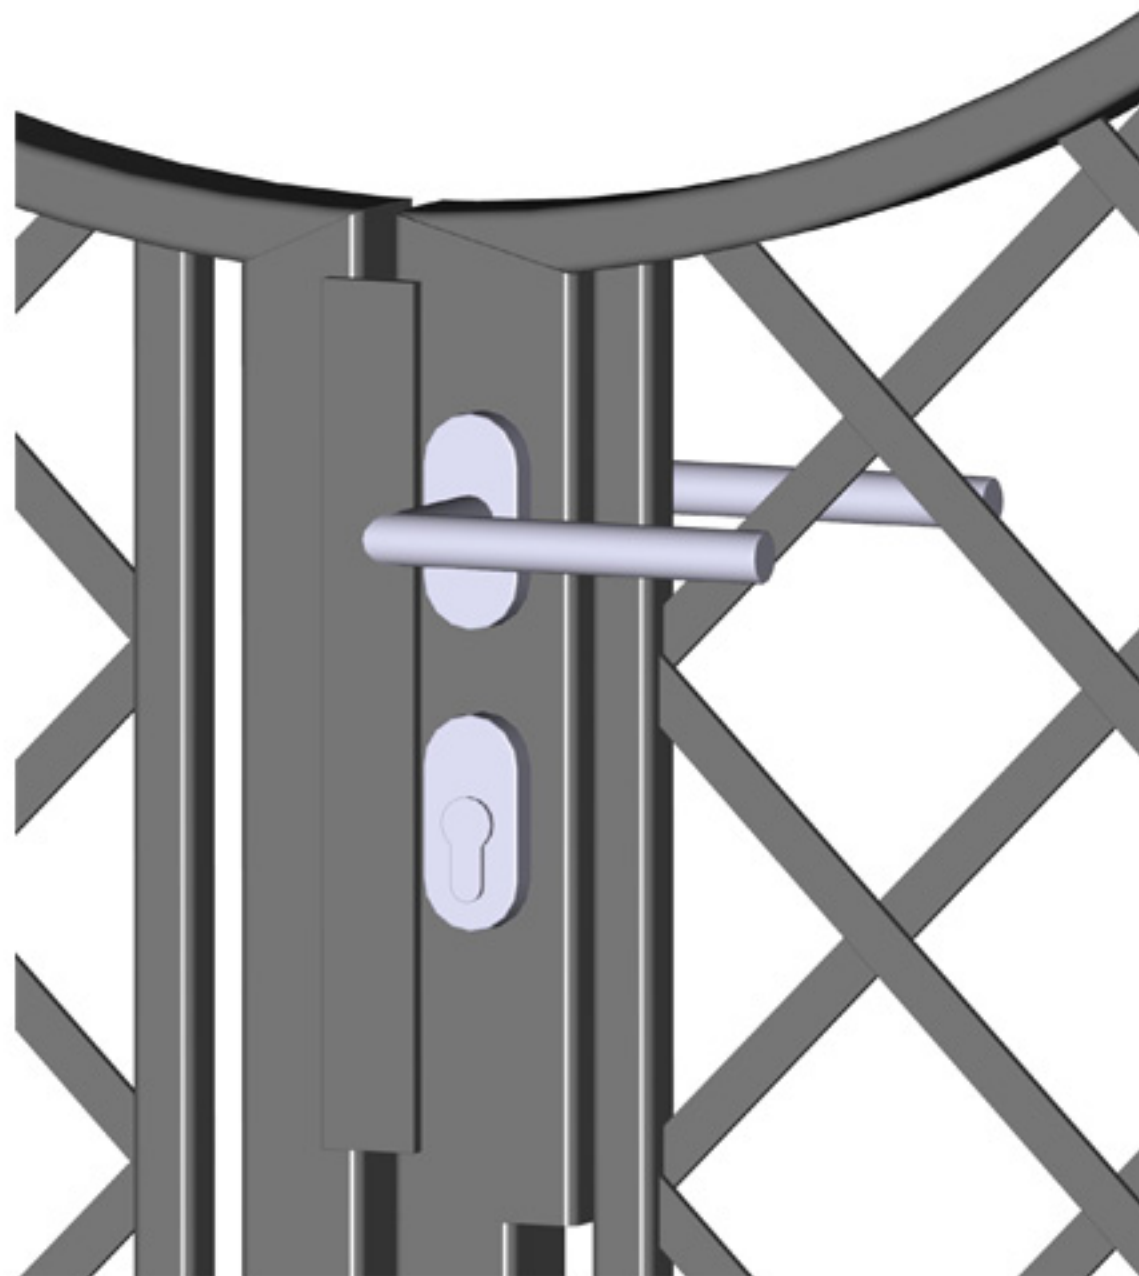

R5-152-VKT

central fixing spike (opened)

central fixing spike (closed)

handle

hinge

Stainless steel handle - 3 keys supplied