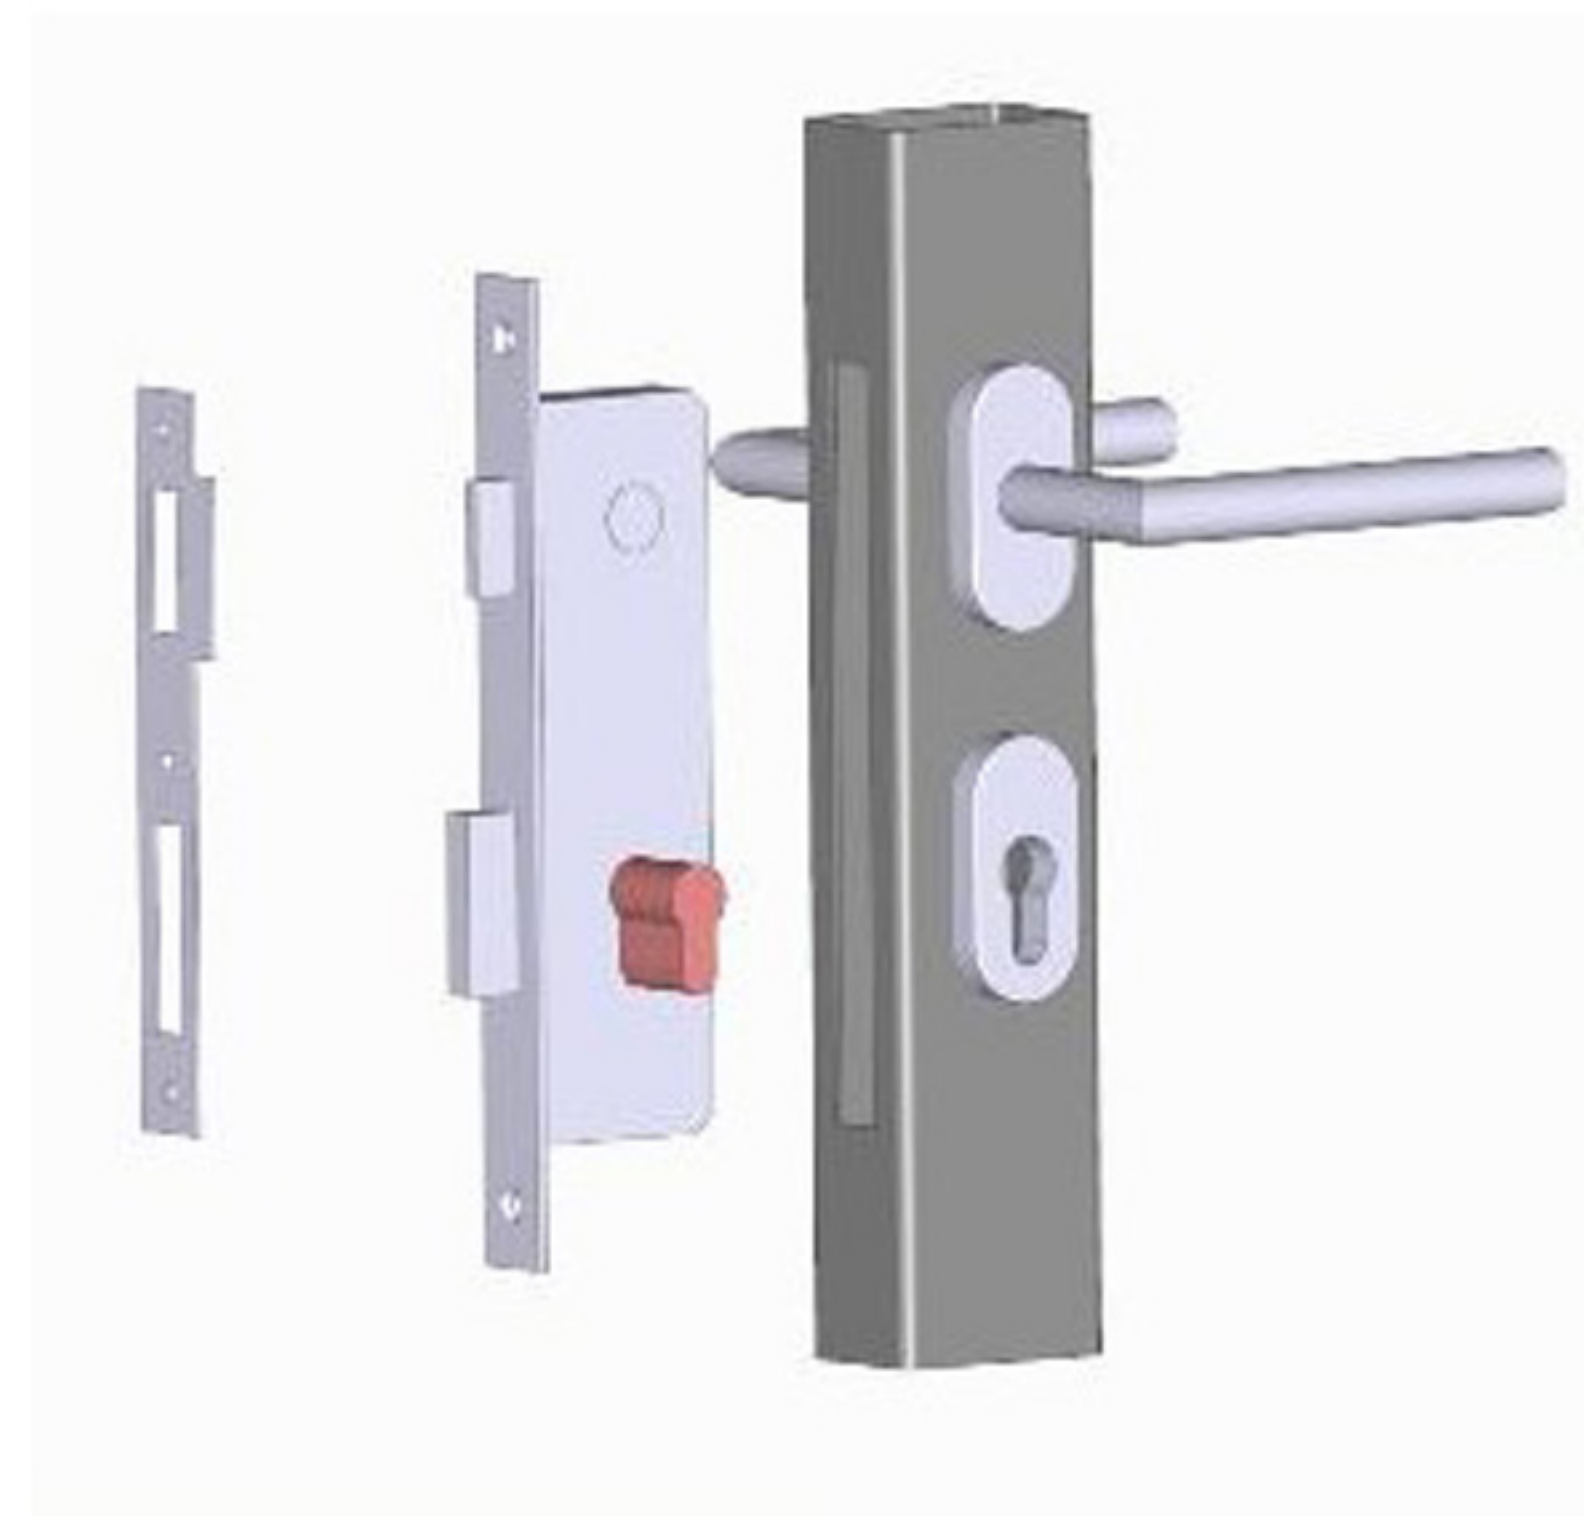

R5-152-VKT

central fixing spike (opened)

central fixing spike (closed)

handle

hinge

Stainless steel handle - 3 keys supplied