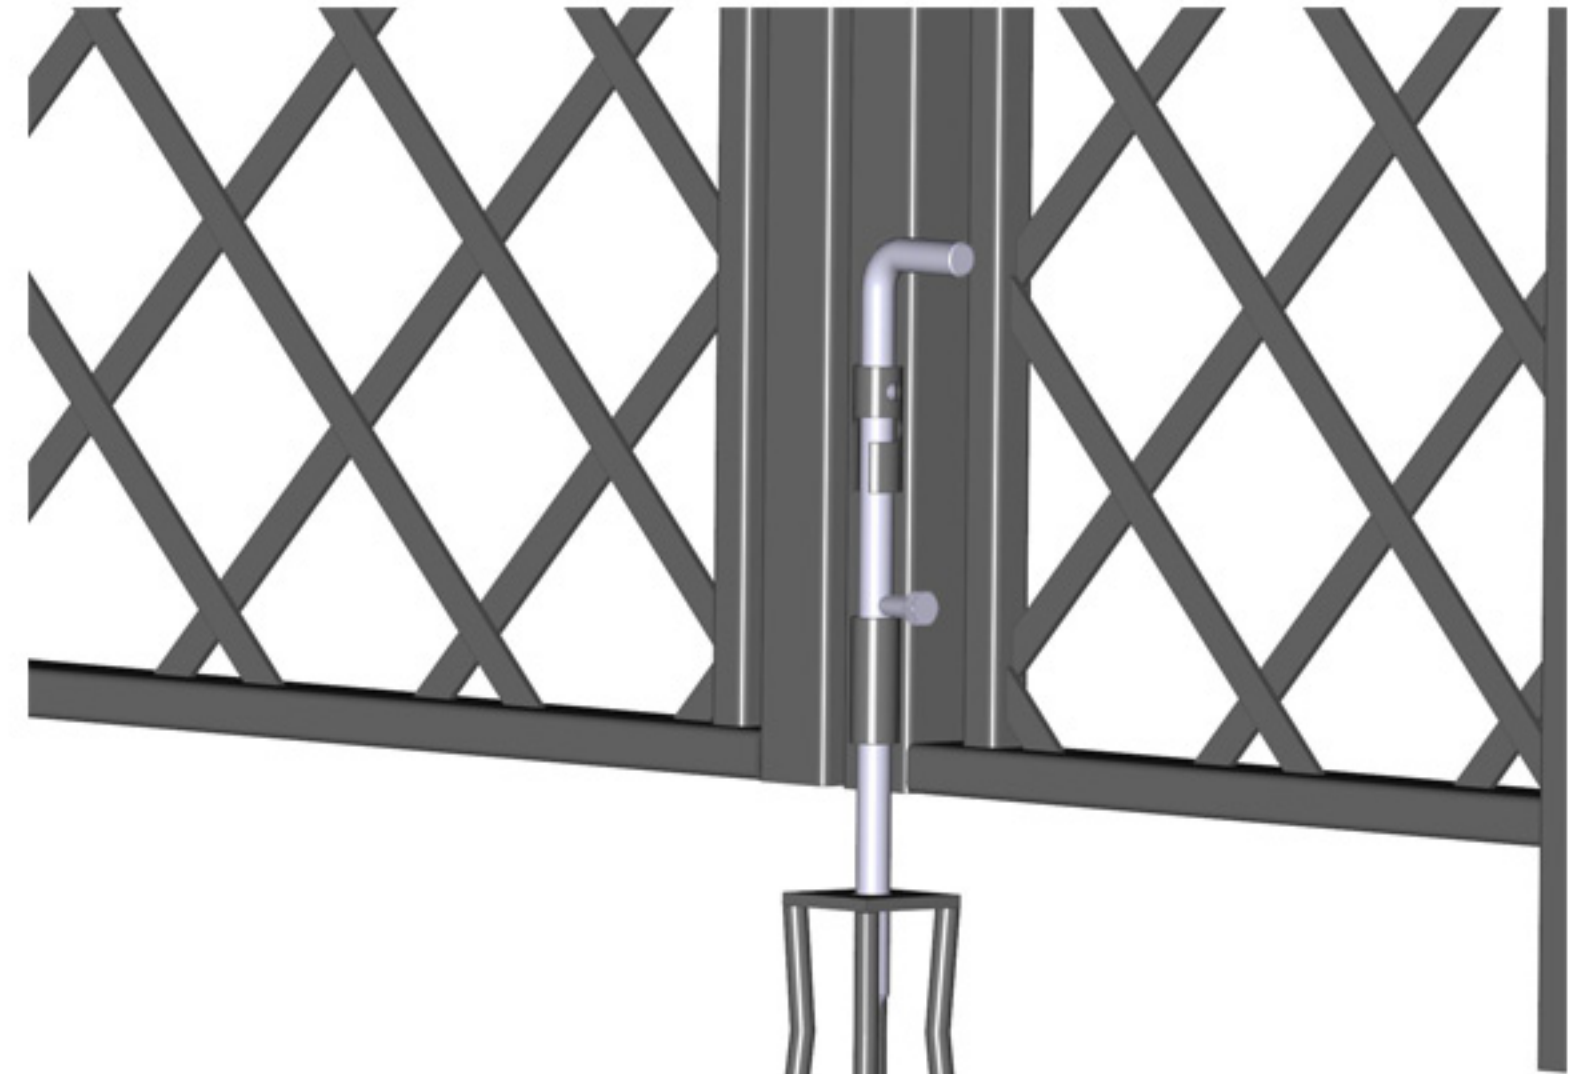

R5-152-VKT

central fixing spike (opened)

central fixing spike (closed)

handle

hinge

Stainless steel handle - 3 keys supplied