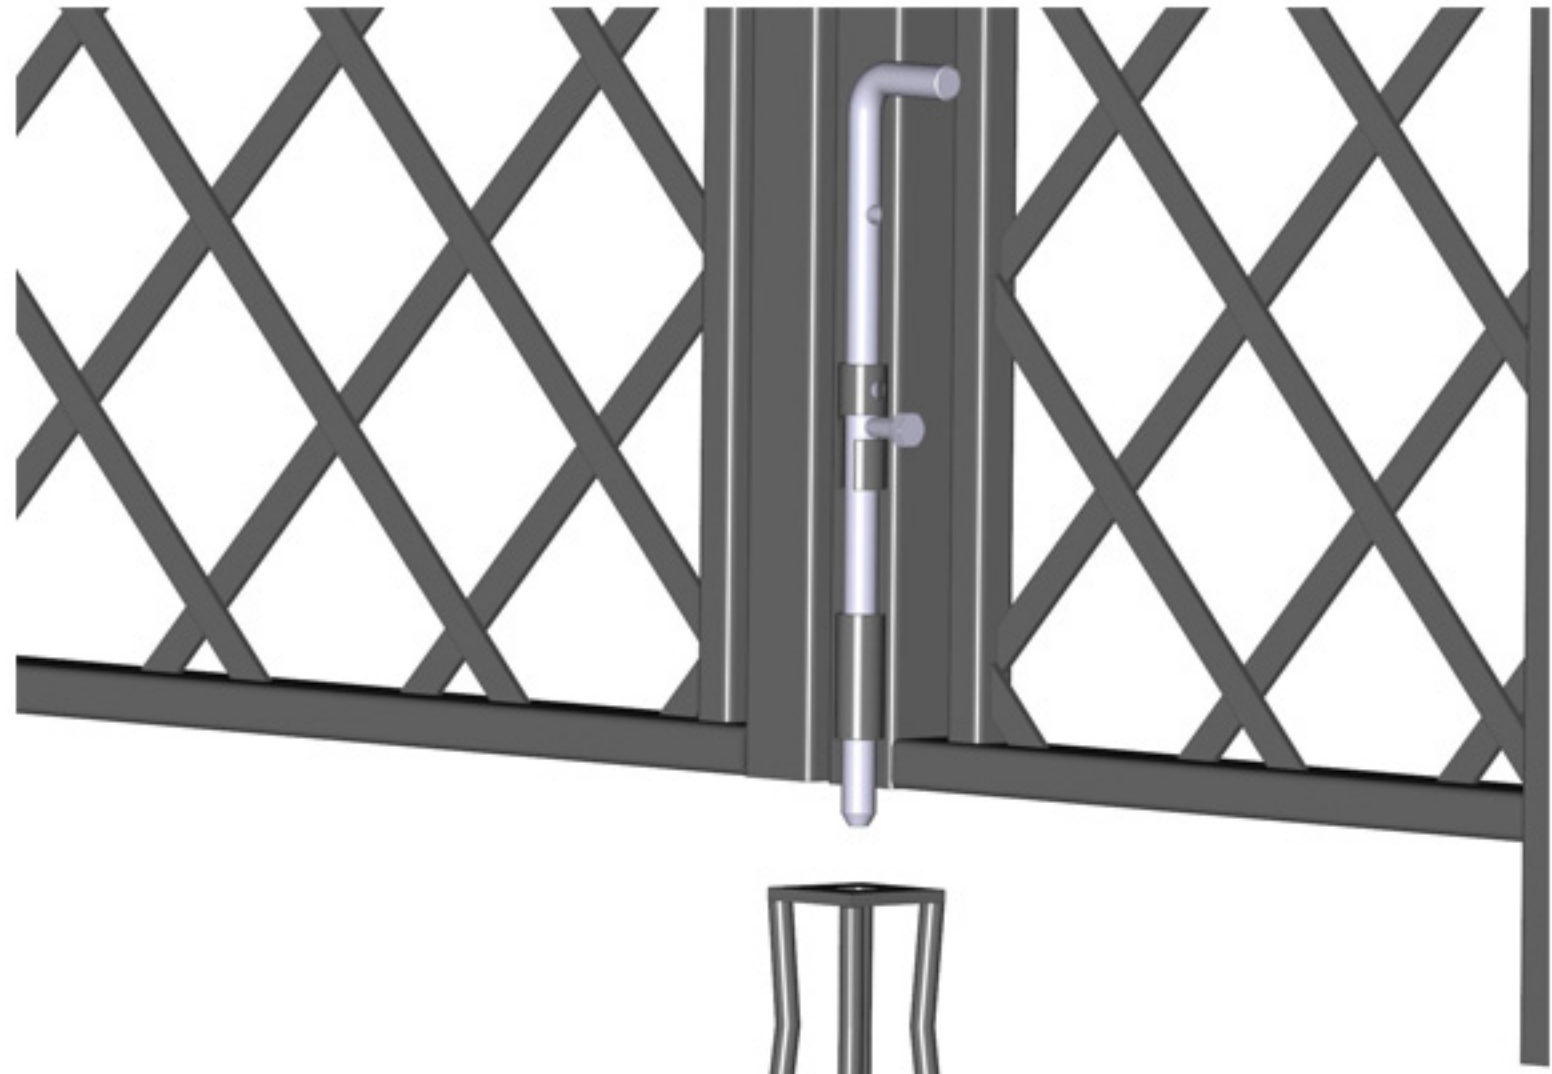

R5-152-VKT

central fixing spike (opened)

central fixing spike (closed)

handle

hinge

Stainless steel handle - 3 keys supplied