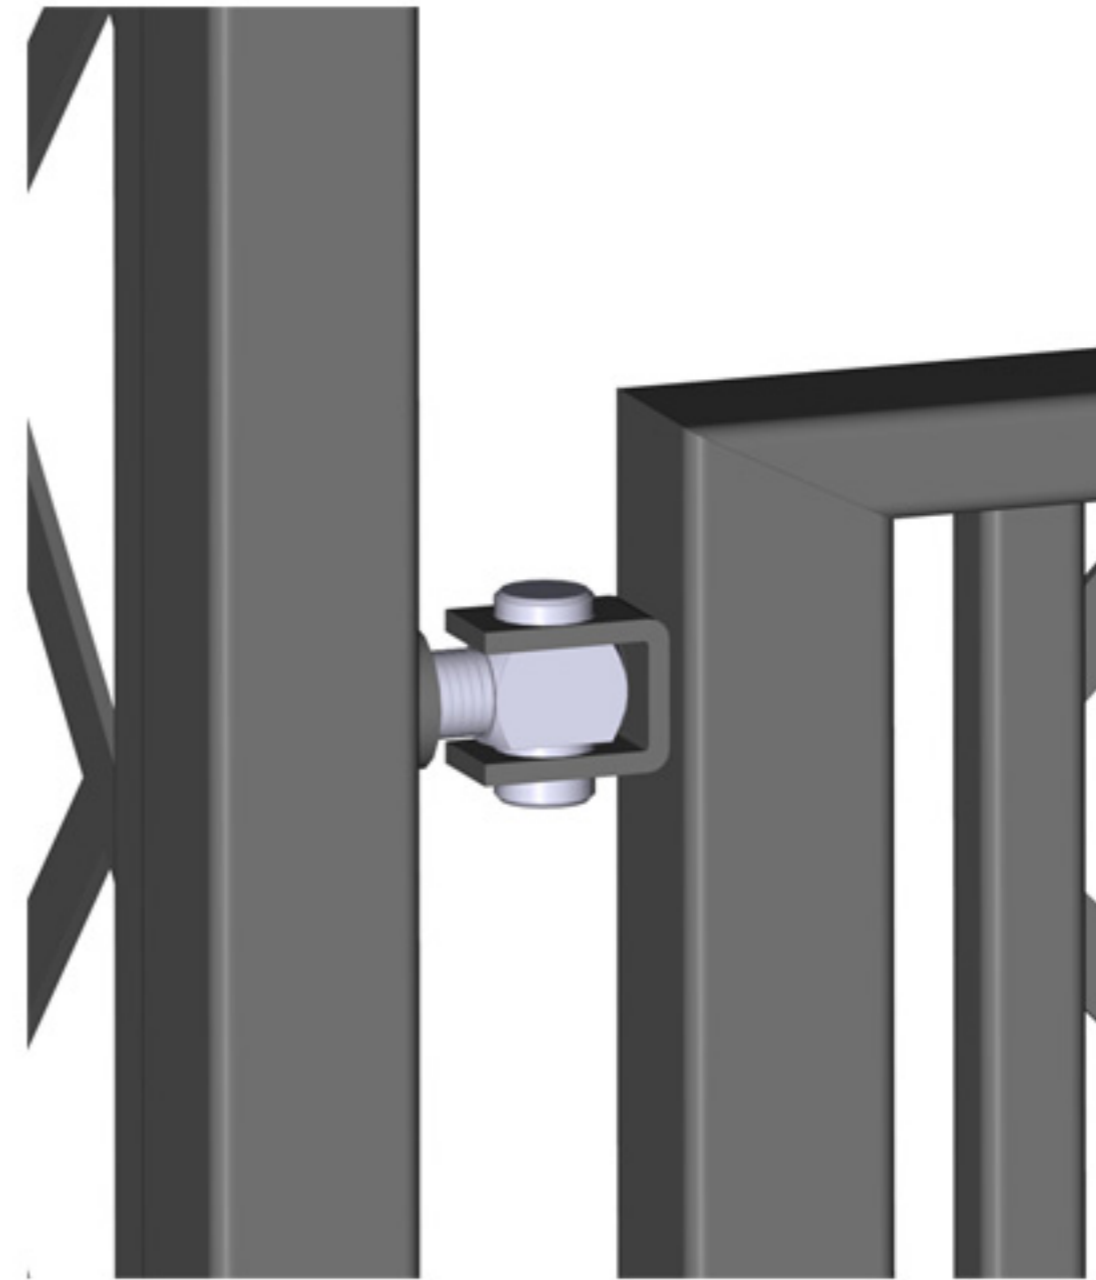

# R5-152-CKT

central fixing spike (opened)

central fixing spike (closed)

handle

hinge

Stainless steel handle - 3 keys supplied