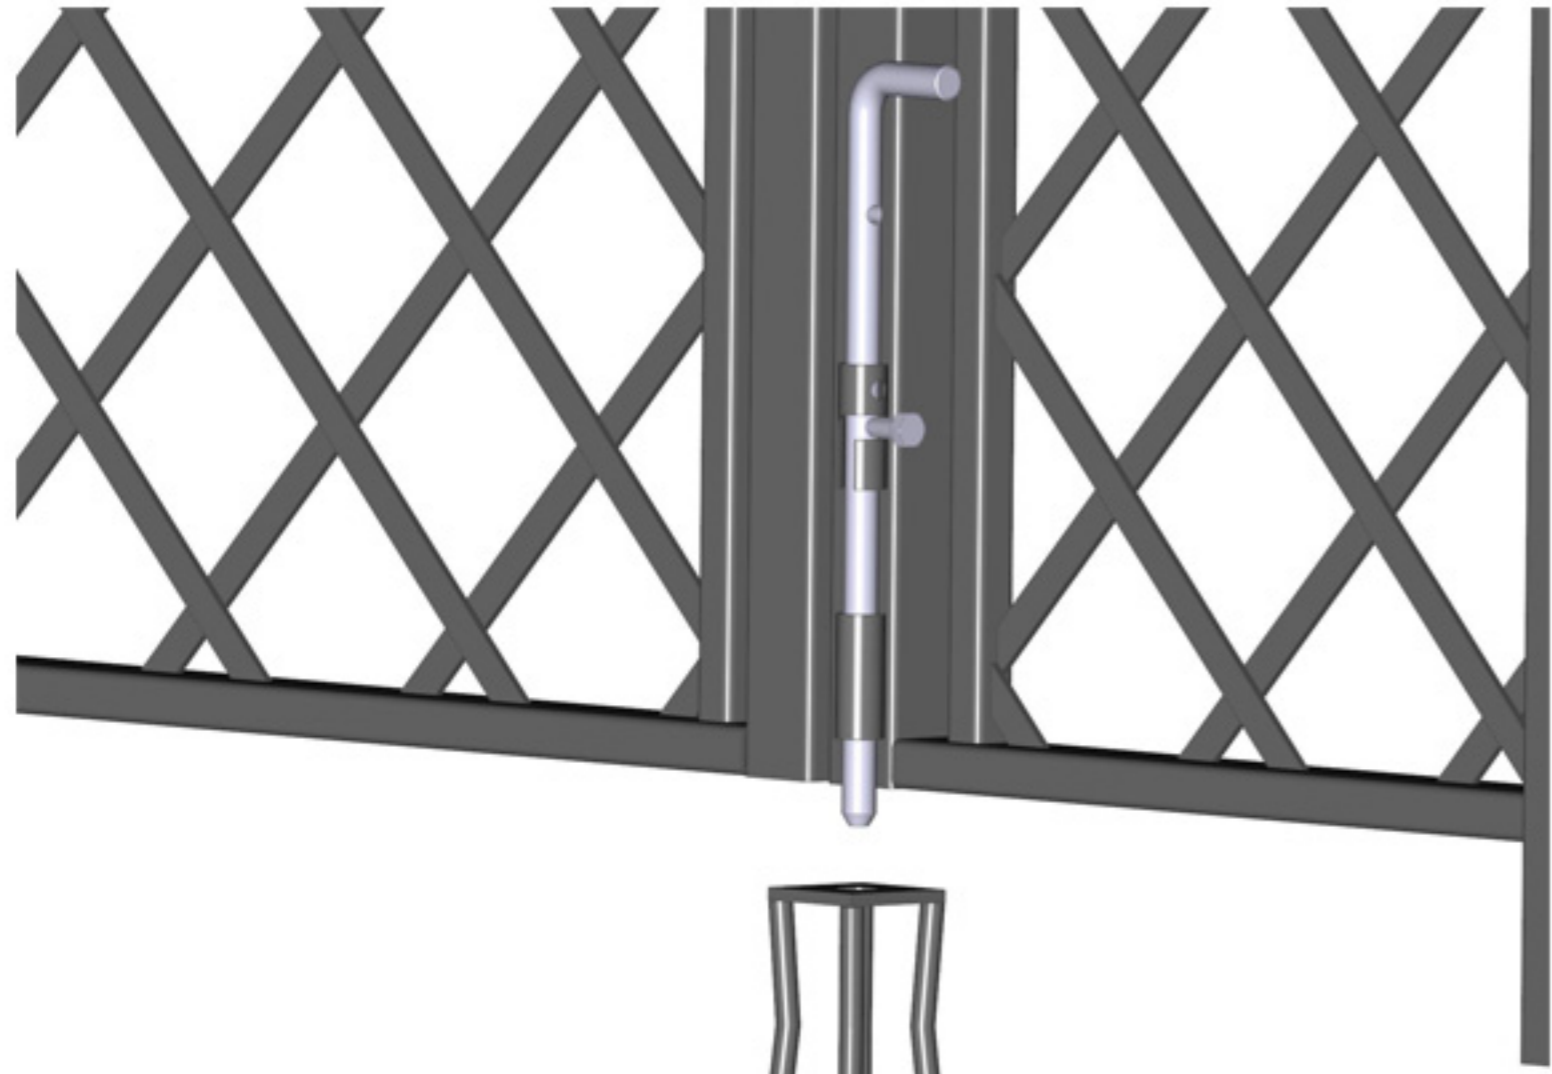

# R5-152-CKT

central fixing spike (opened)

central fixing spike (closed)

handle

hinge

Stainless steel handle - 3 keys supplied