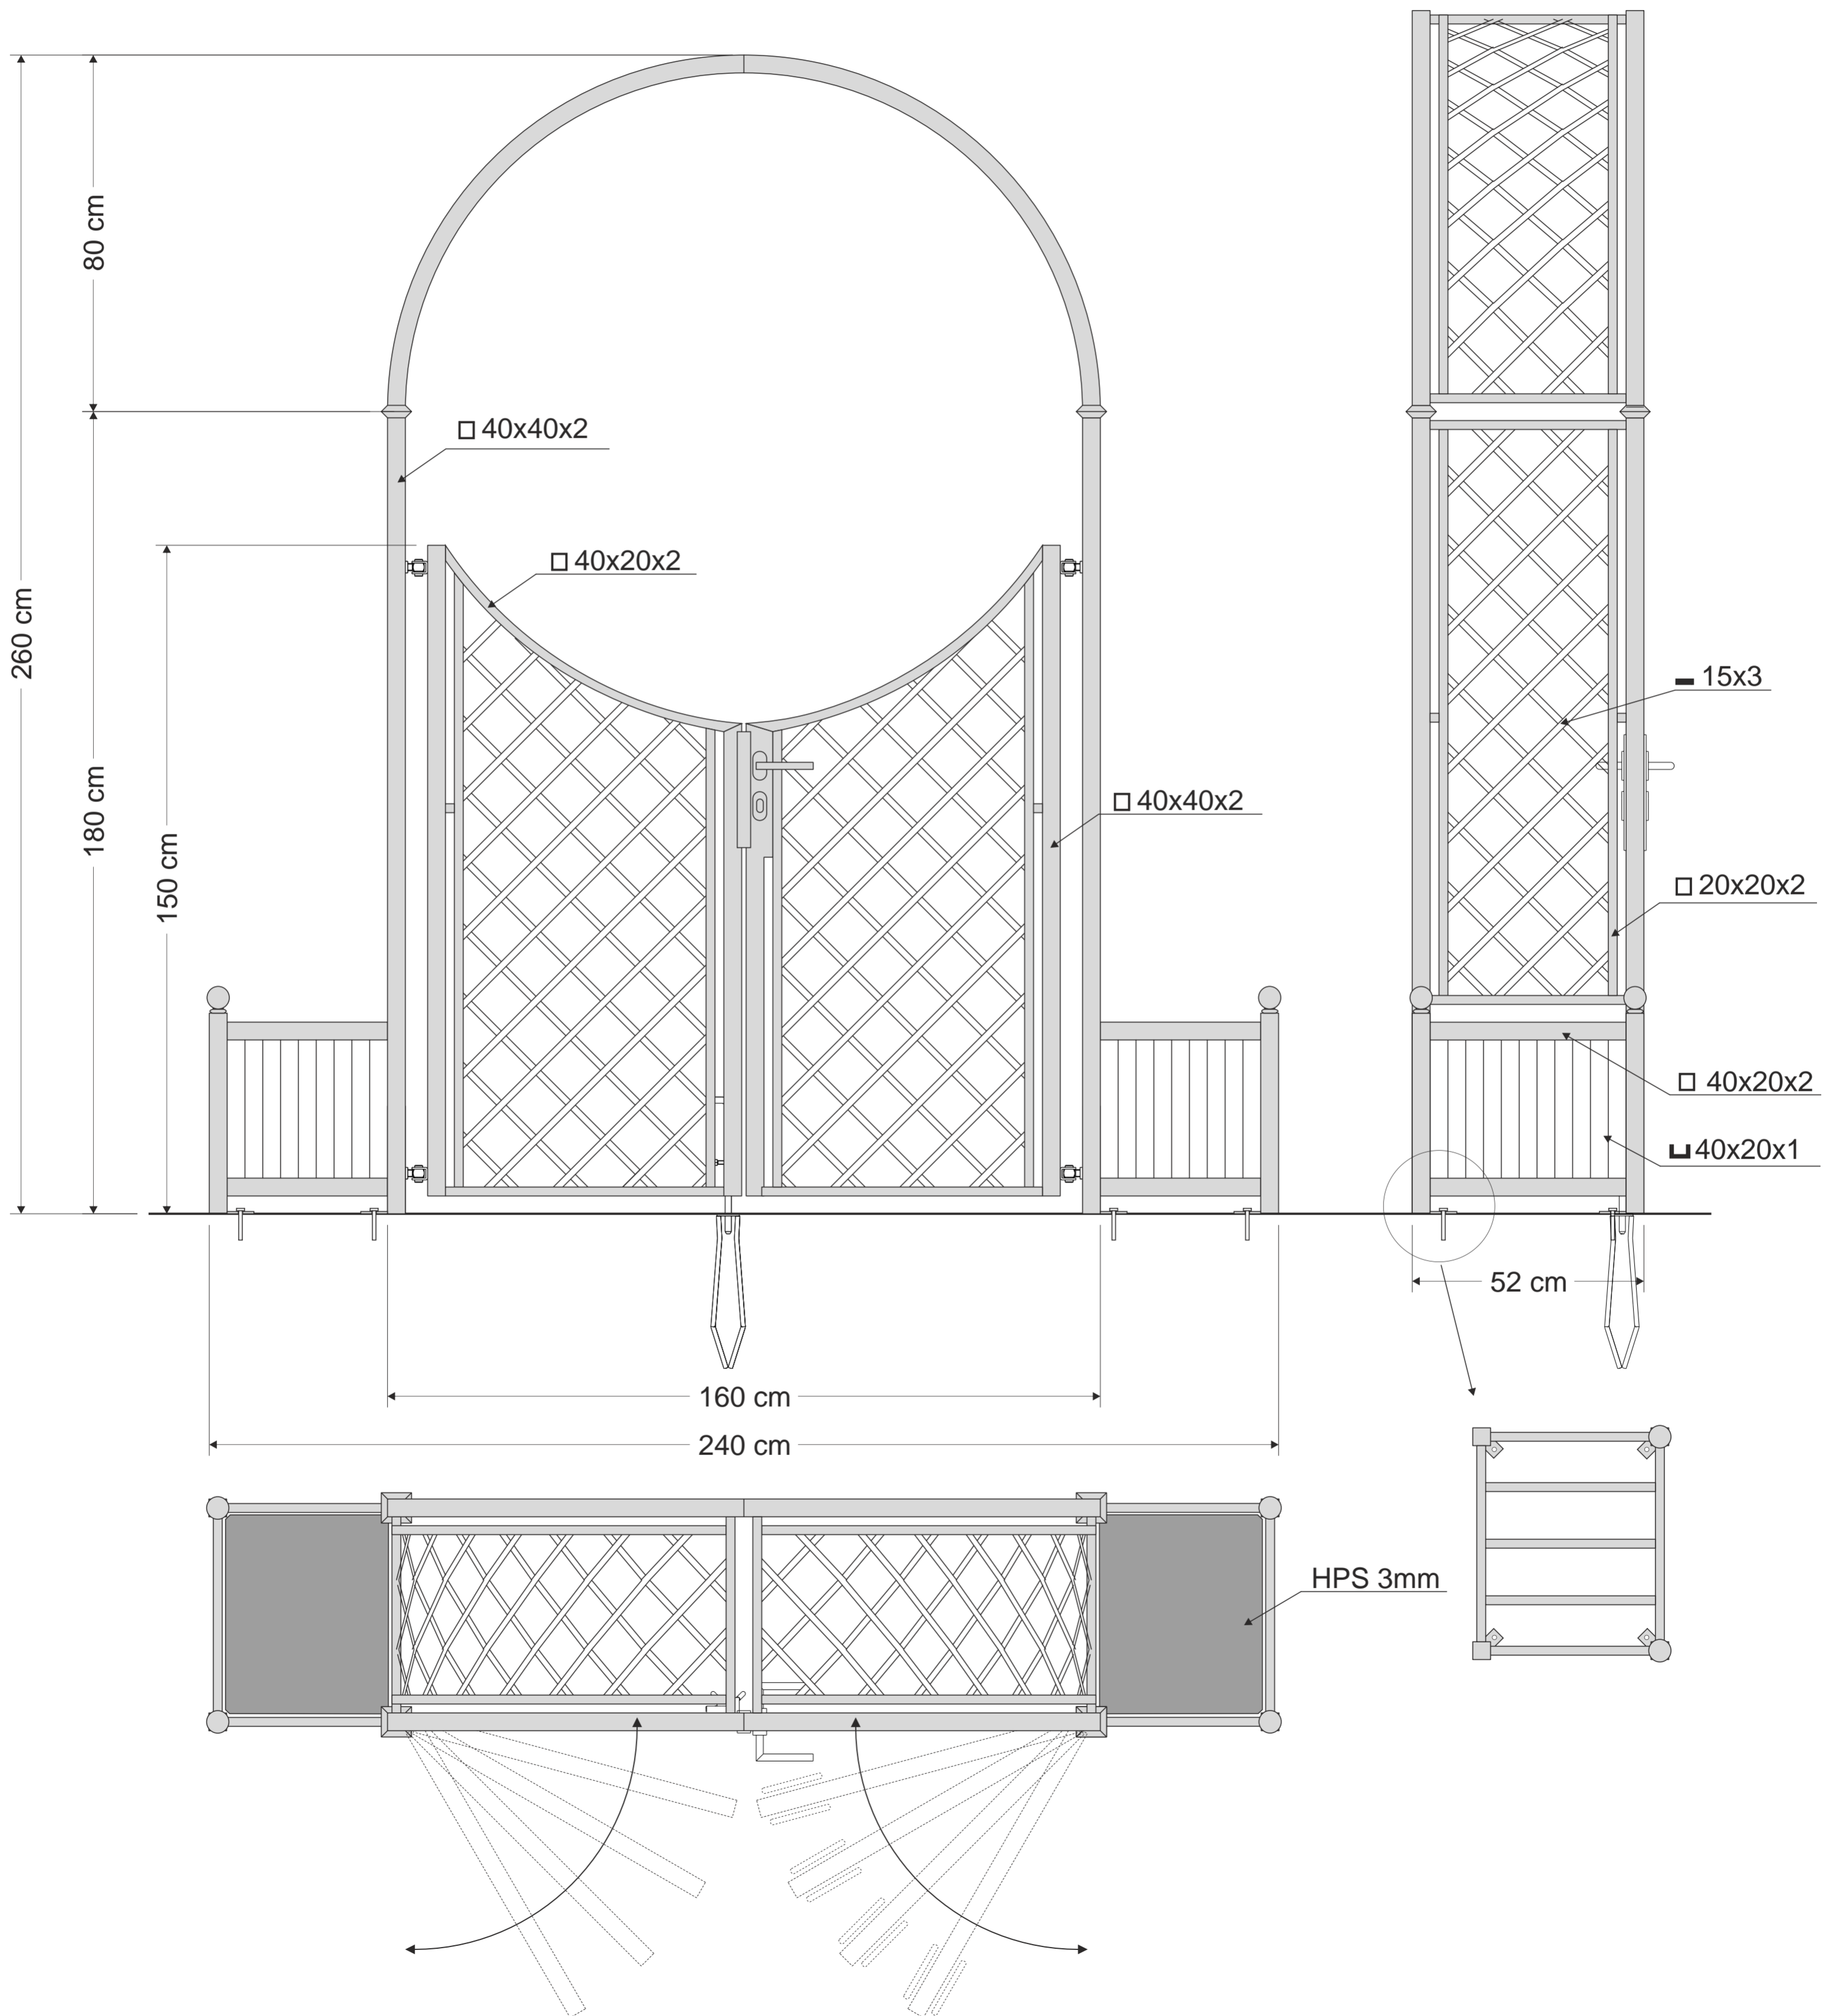

# R5-152-CKT

central fixing spike (opened)

central fixing spike (closed)

handle

hinge

Stainless steel handle - 3 keys supplied