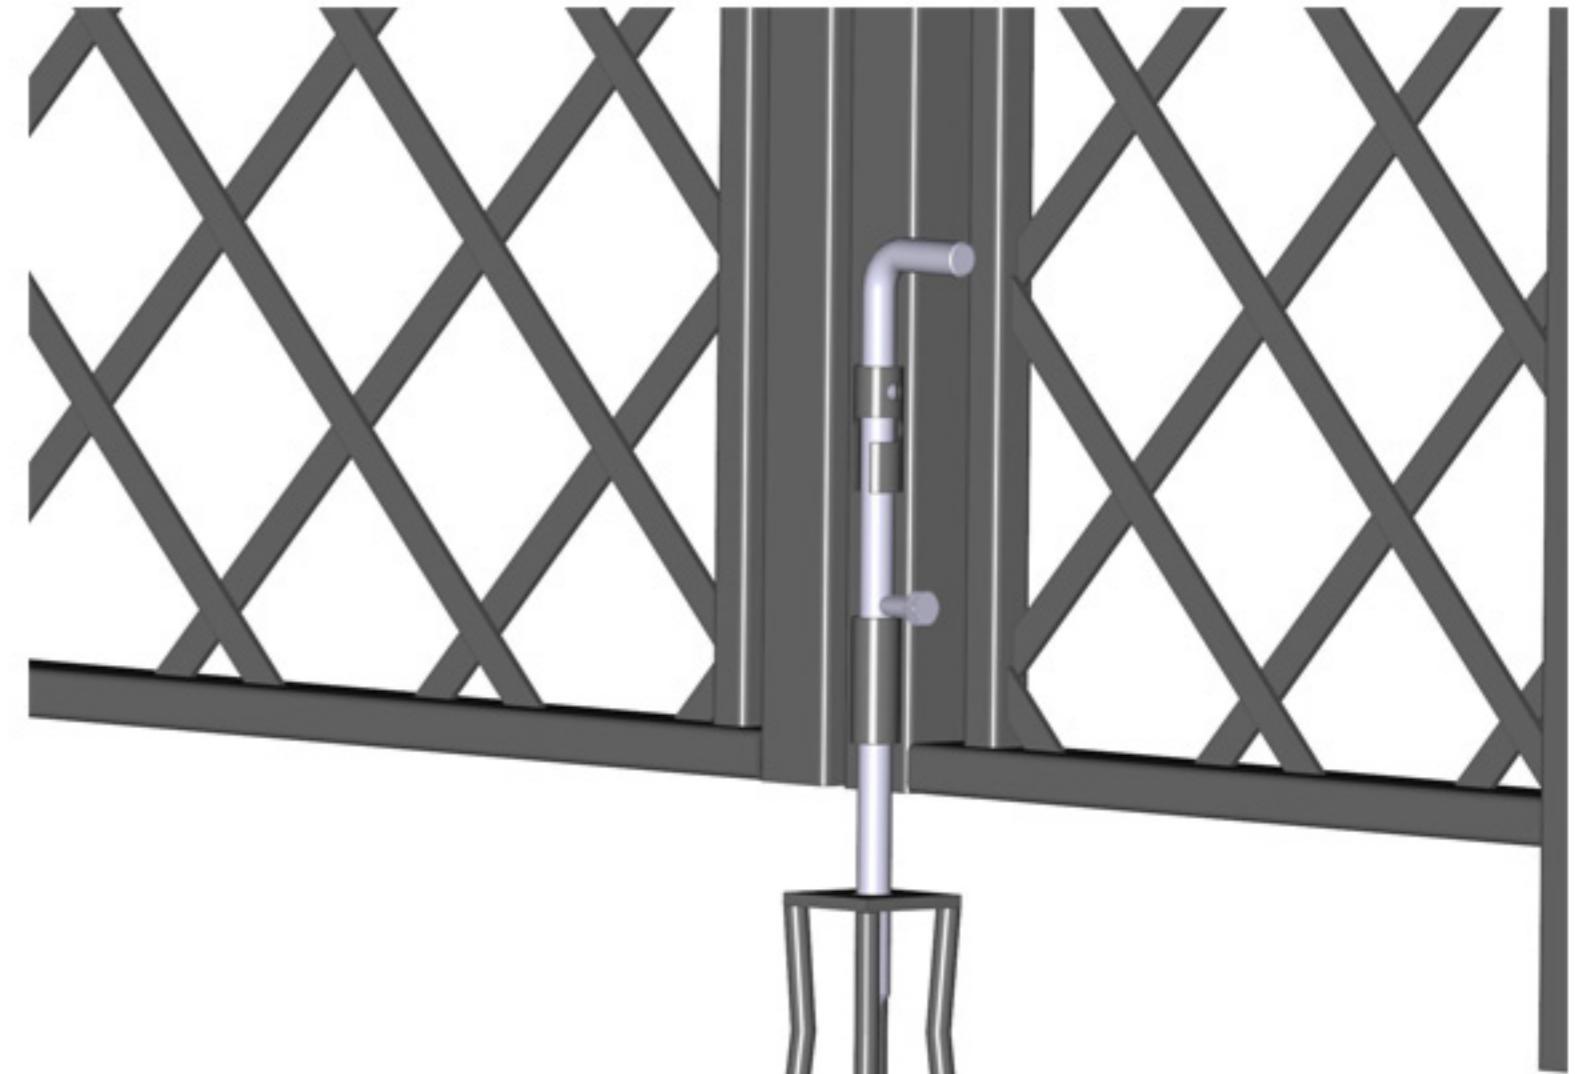

# R5-152-CKT

central fixing spike (opened)

central fixing spike (closed)

handle

hinge

Stainless steel handle - 3 keys supplied