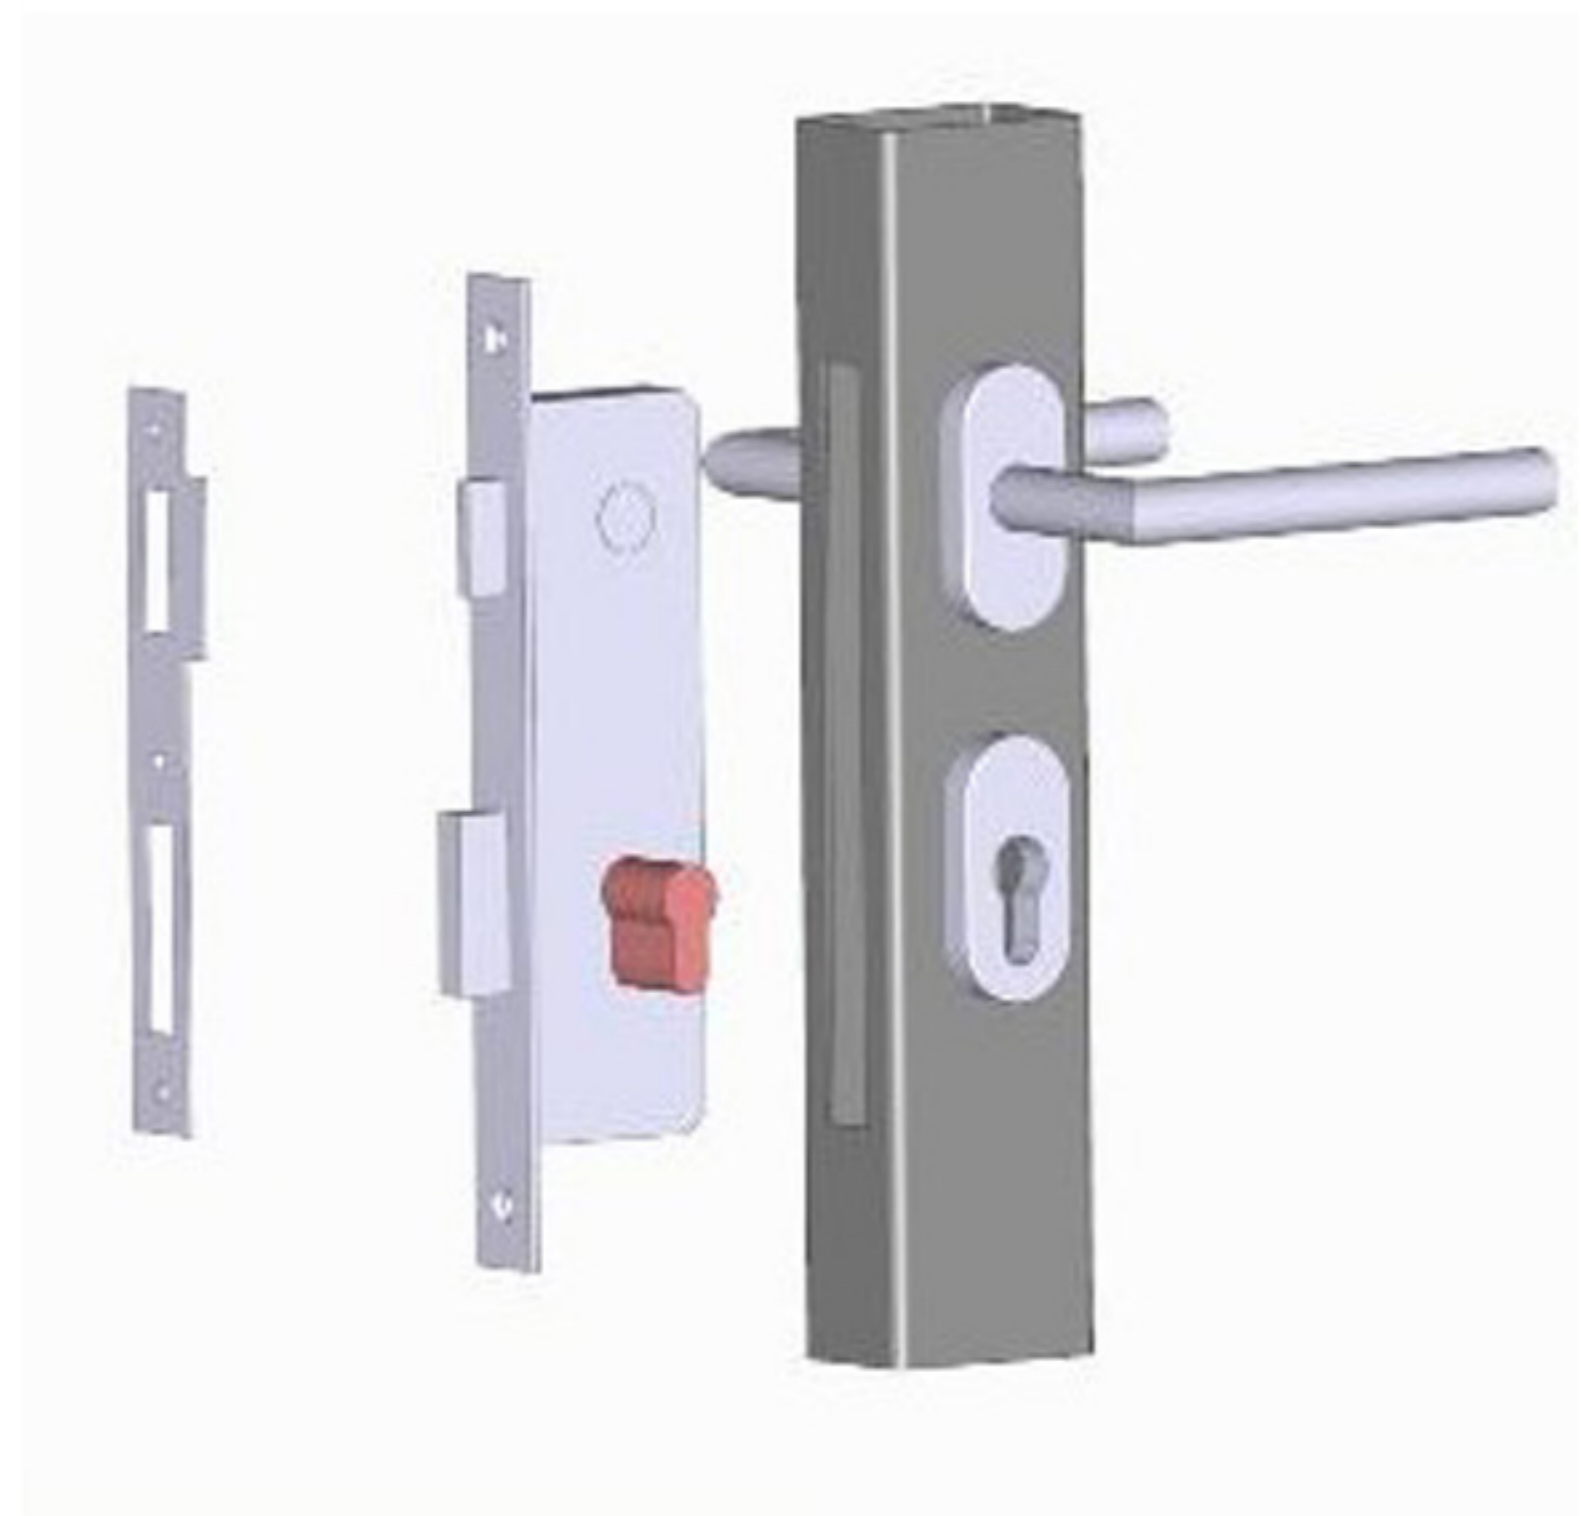

# R5-152-CKT

central fixing spike (opened)

central fixing spike (closed)

handle

hinge

Stainless steel handle - 3 keys supplied