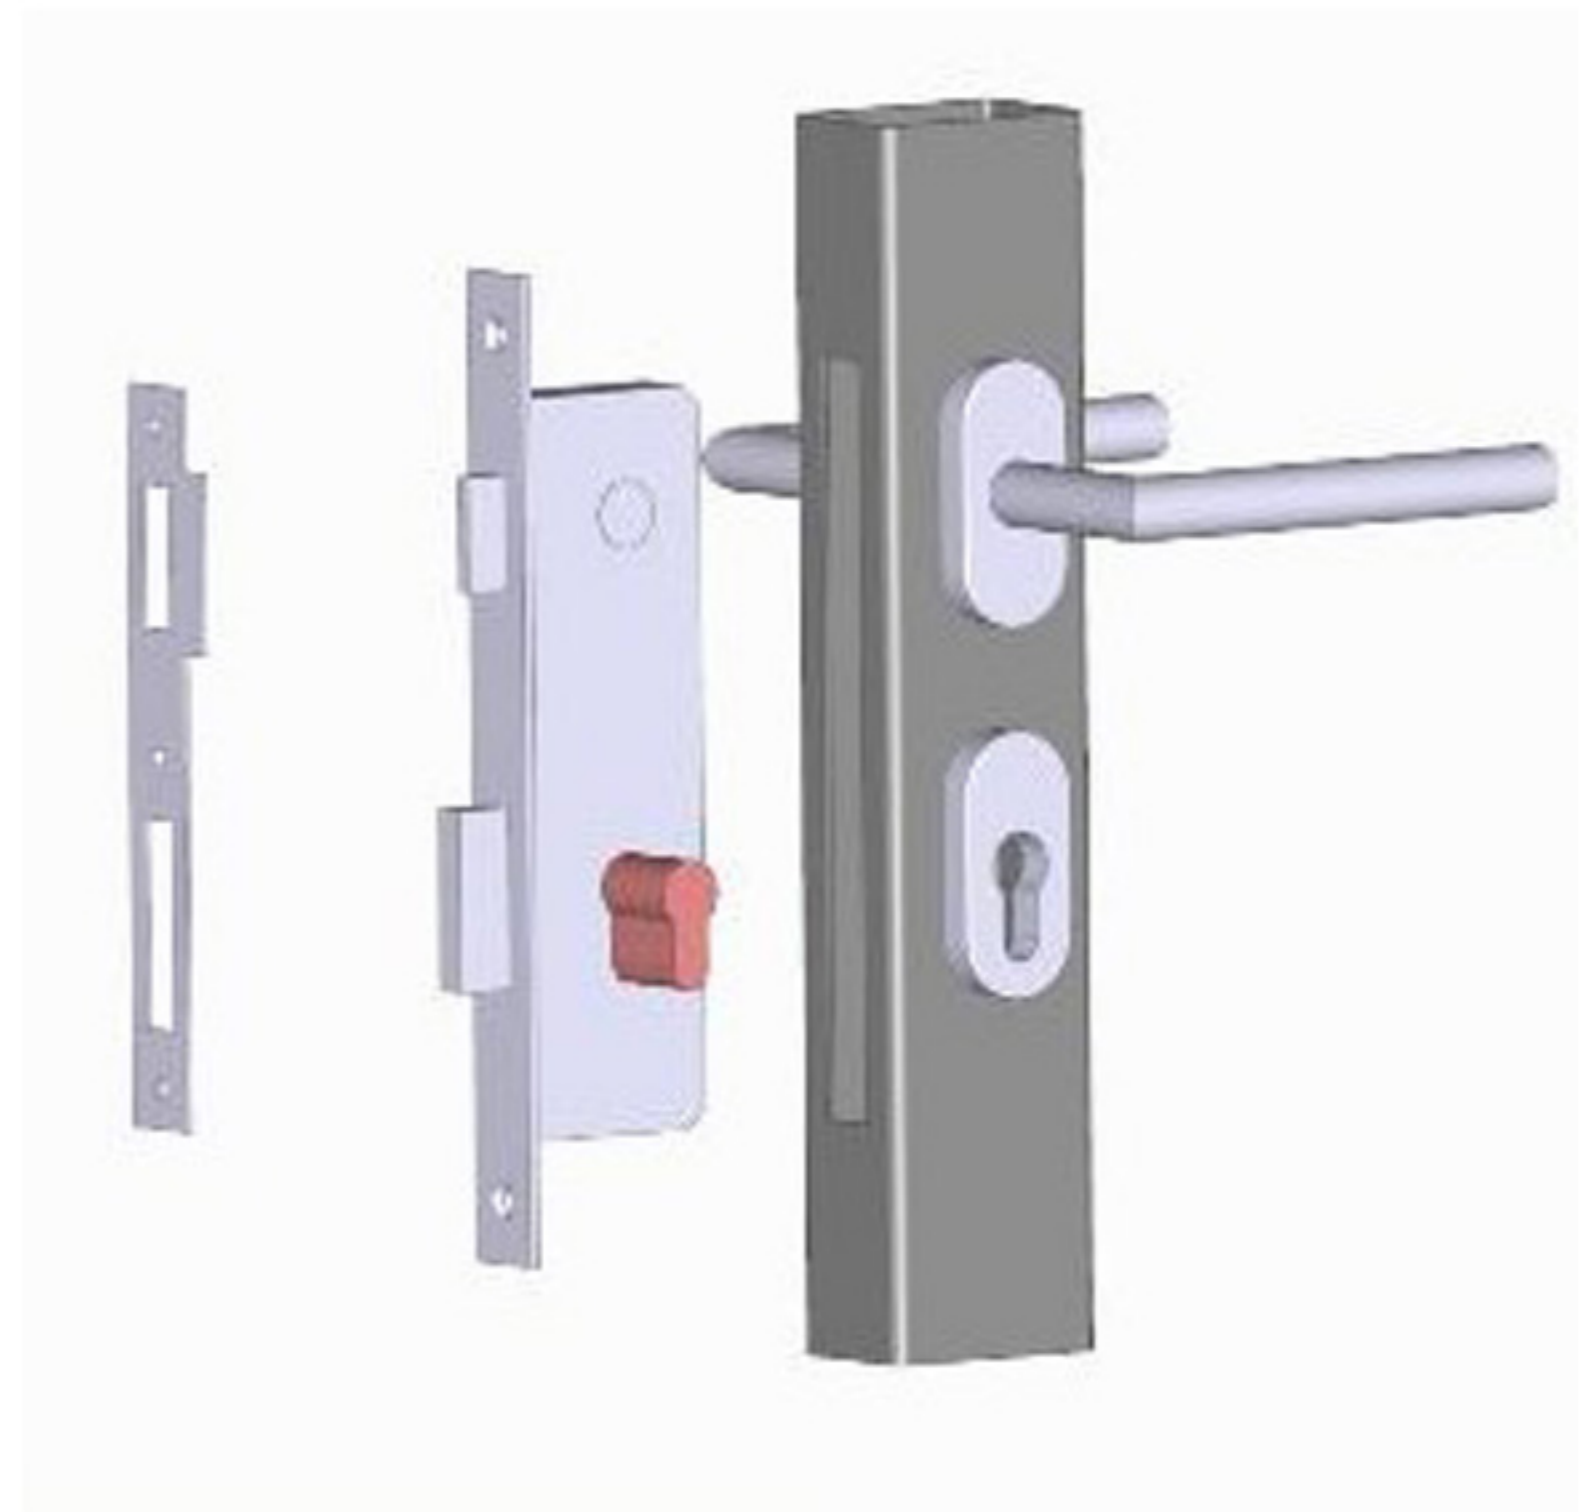

# R5-152-CKG

central fixing spike (opened)

central fixing spike (closed)

handle

hinge

Stainless steel handle - 3 keys supplied