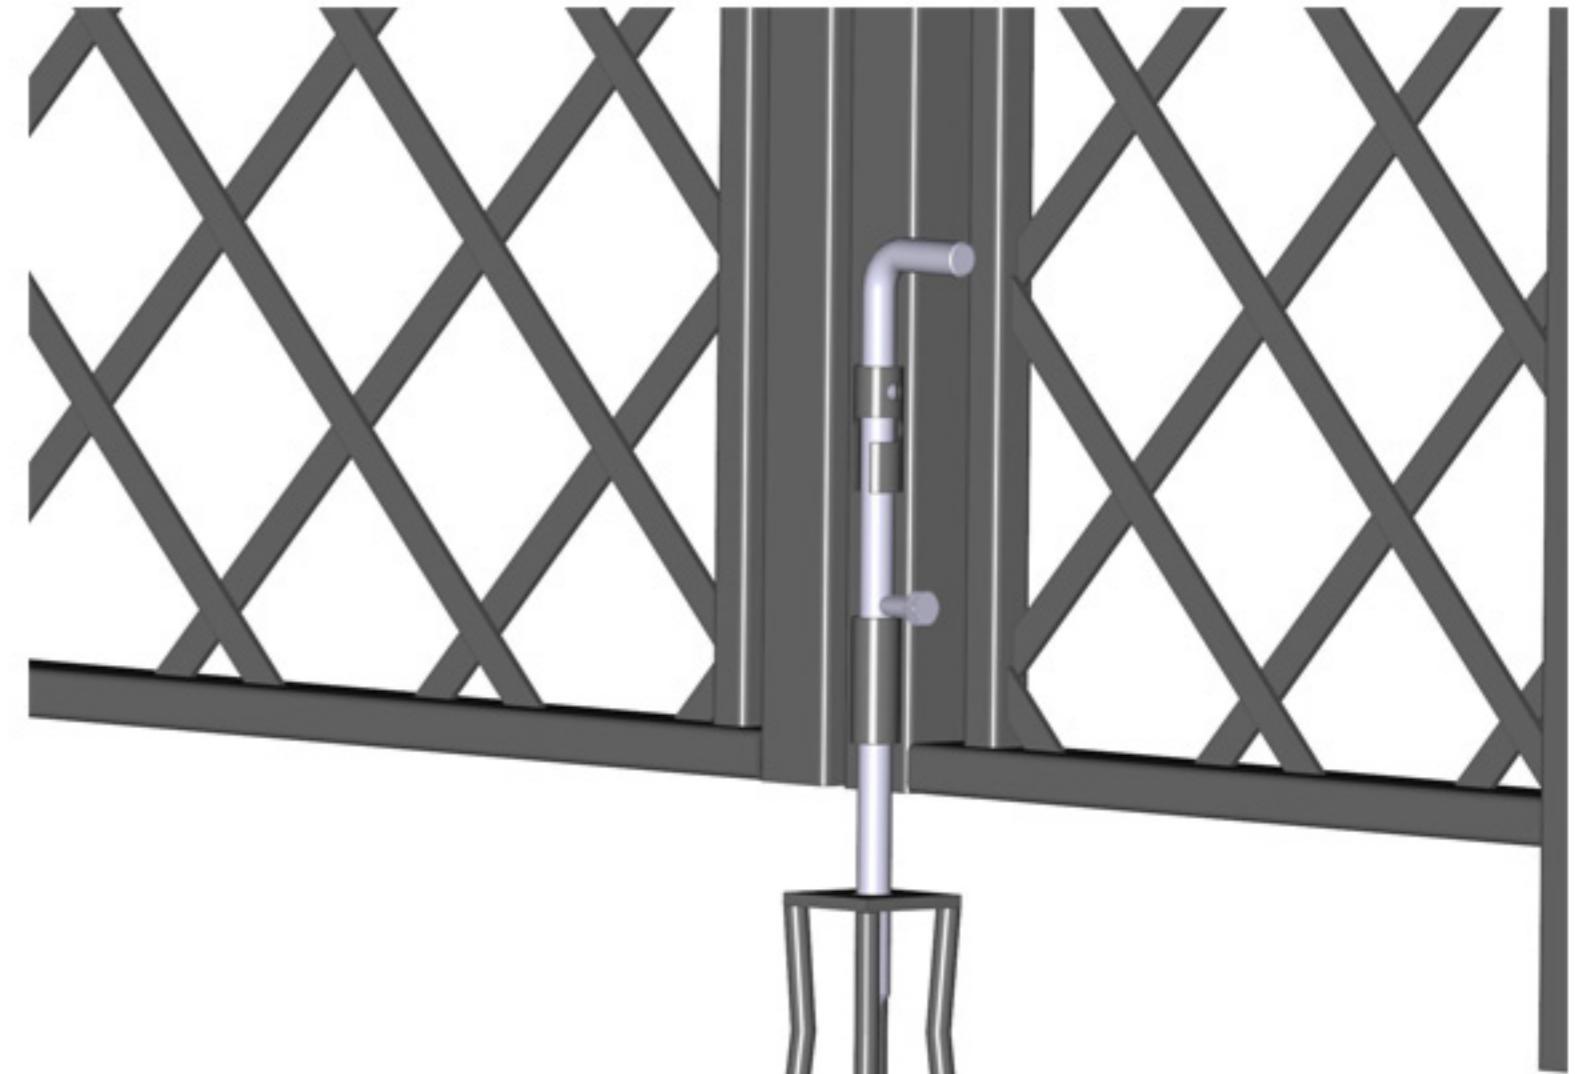

# R5-152-CKG

central fixing spike (opened)

central fixing spike (closed)

handle

hinge

Stainless steel handle - 3 keys supplied