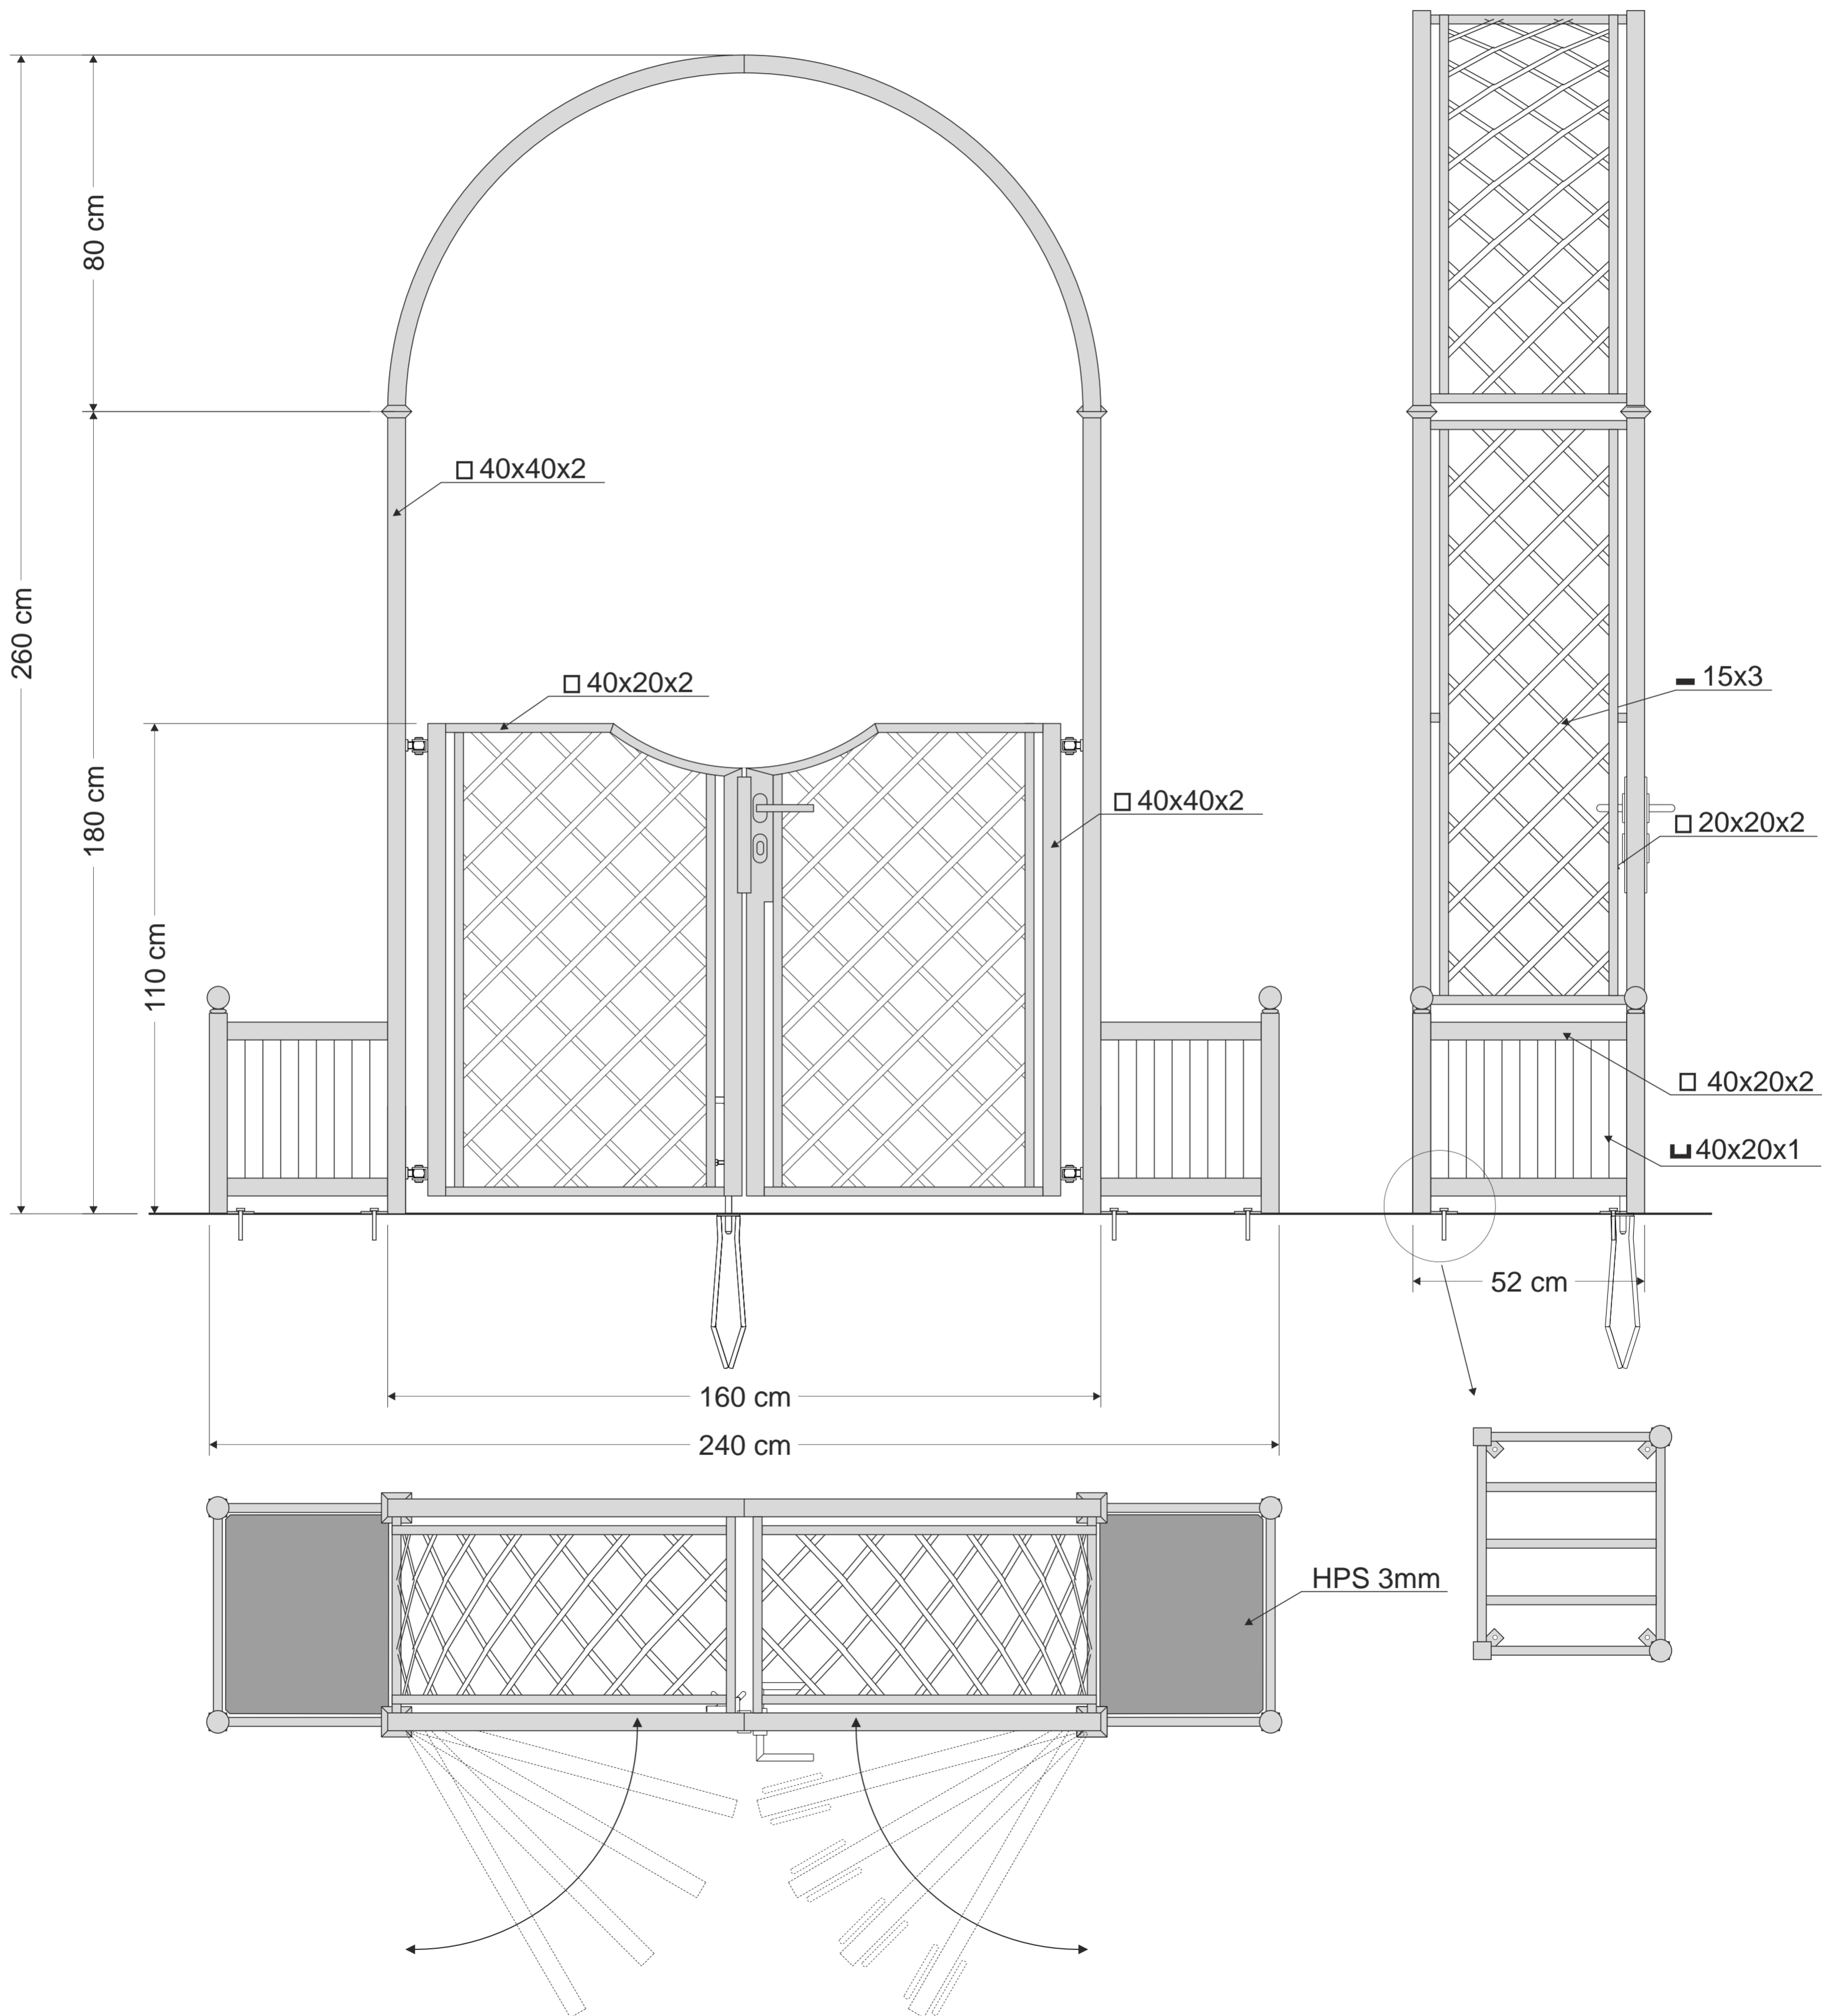

# R5-152-CKG

central fixing spike (opened)

central fixing spike (closed)

handle

hinge

Stainless steel handle - 3 keys supplied