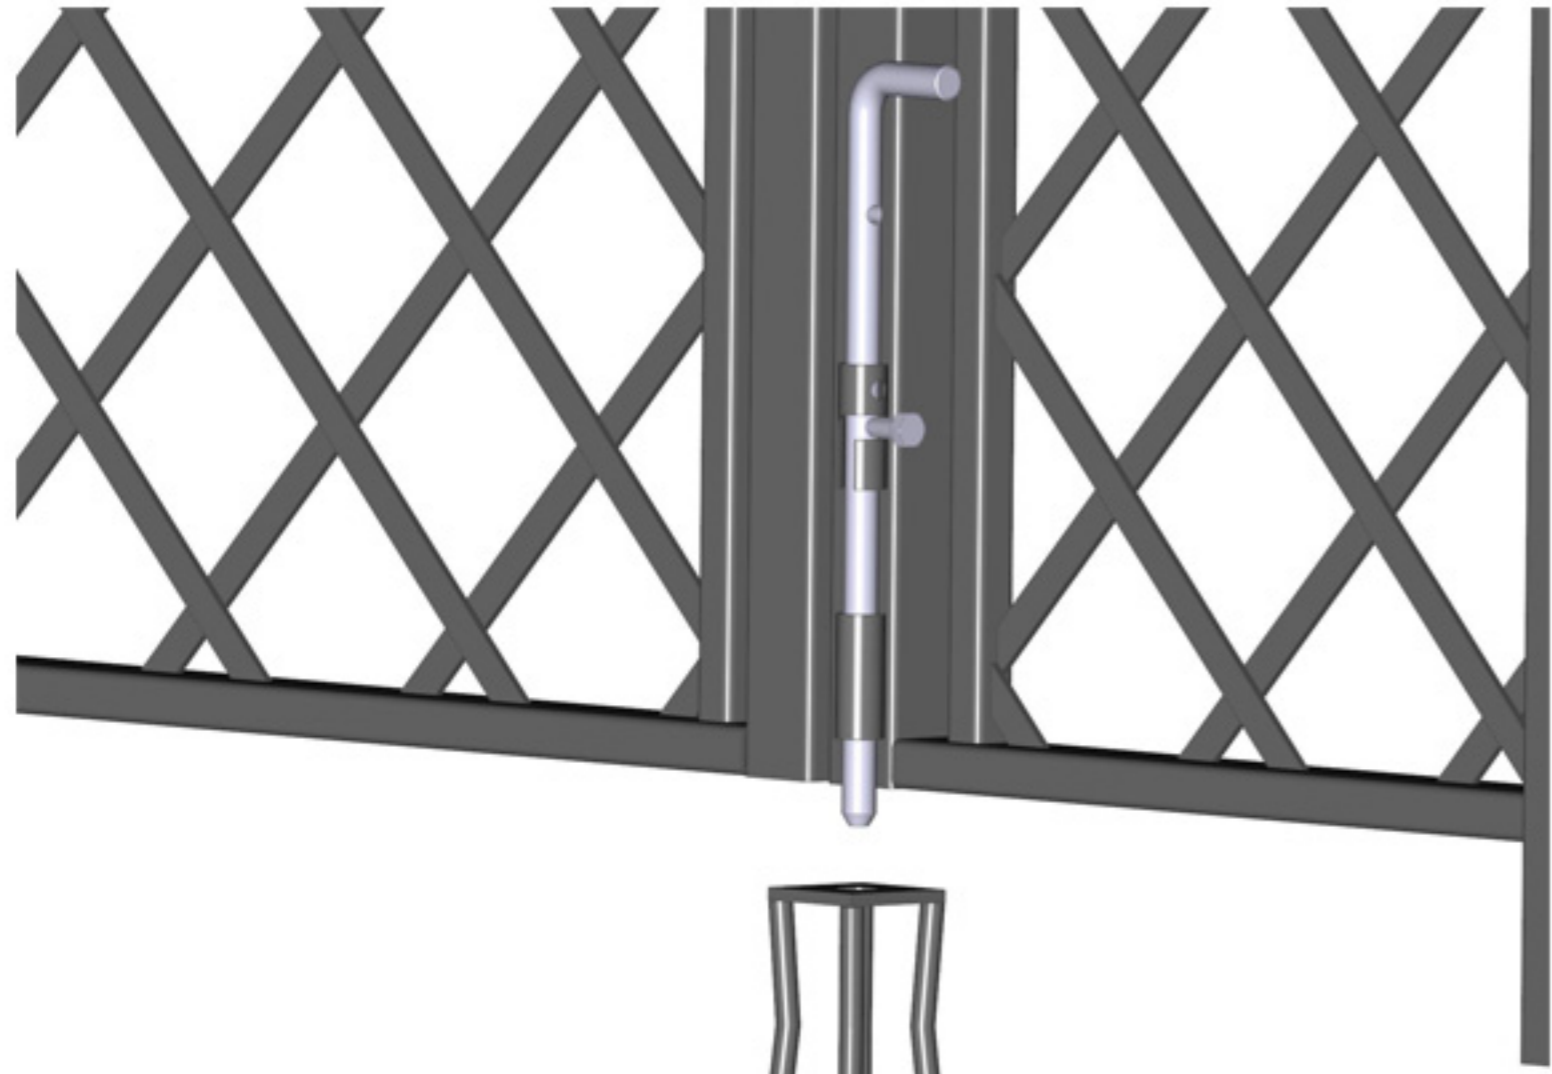

# R5-152-CKG

central fixing spike (opened)

central fixing spike (closed)

handle

hinge

Stainless steel handle - 3 keys supplied