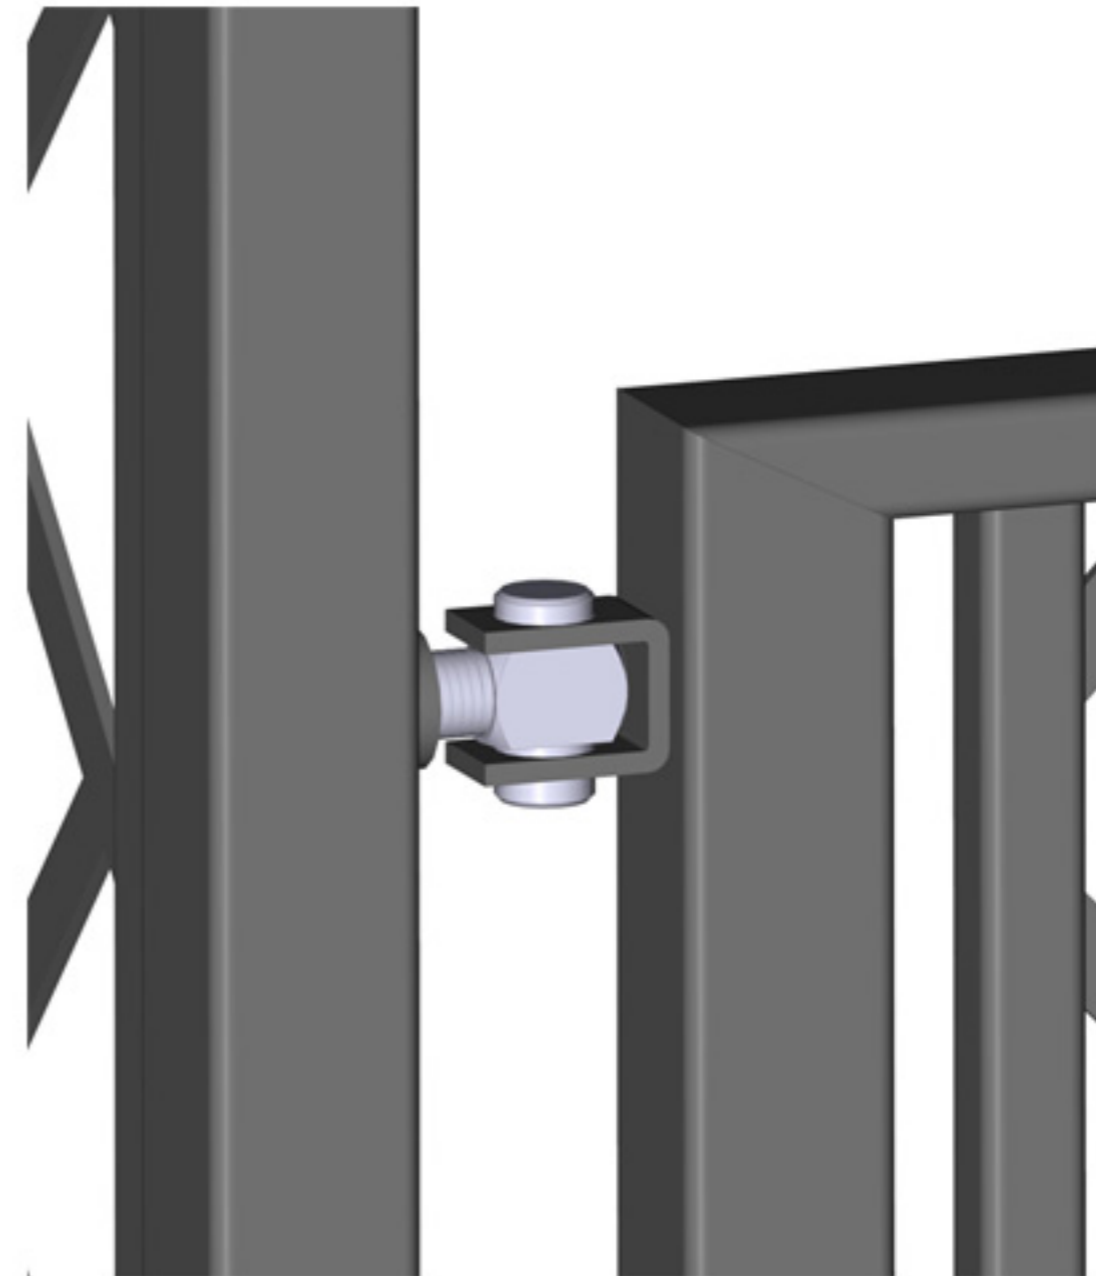

# R5-152-CKG

central fixing spike (opened)

central fixing spike (closed)

handle

hinge

Stainless steel handle - 3 keys supplied